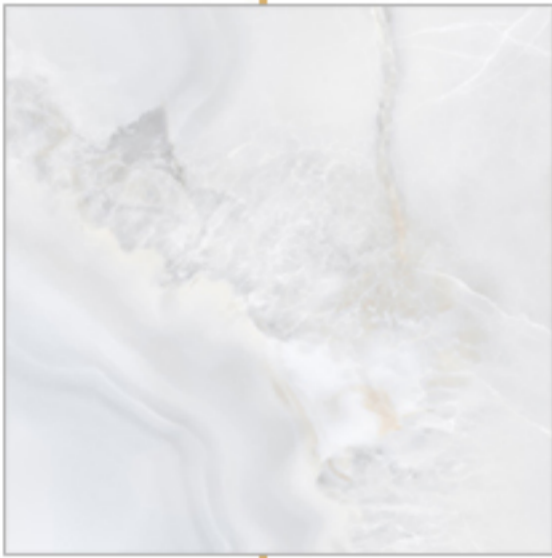

ABADIS SLAB

WWW.ABADISTILE.COM

PORTLAND LIGHT

1200X1200 mm

PORTLAND LIGHT

NANO POLISHED | PORCELAIN

THICKNESS 9mm

1200 x 1200

PORTLAND LIGHT

Nano Polished
Porcelain
6 Faces
120x120

PORTLAND LIGHT

ABADIS SLAB PORTLAND | NANO POLISHED
THICKNESS 9mm | 1200X1200 mm | 6 FACES

PORTLAND LIGHT

ABADIS SLAB PORTLAND | NANO POLISHED
THICKNESS 9mm | 1200X1200 mm | 6 FACES