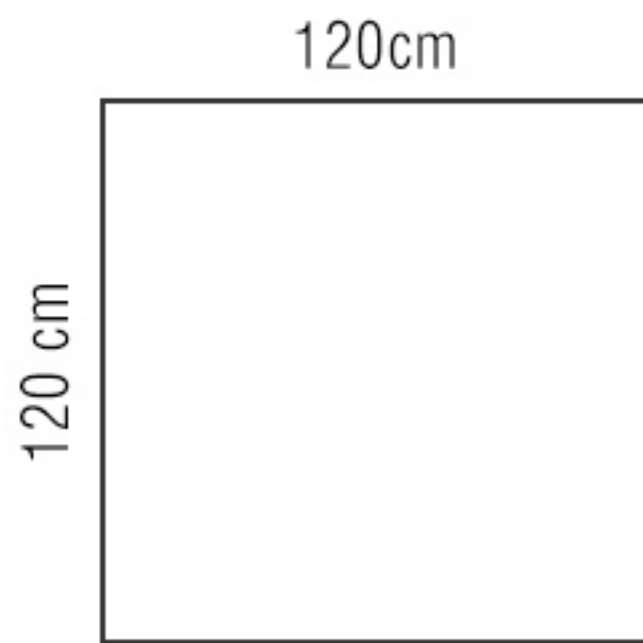

ABADIS TILE
WWW.ABADISTILE.COM

SCATO

WHITE

Nano Polished-Porcelain

120x120-8 Faces

2024
NEW
COLLECTIONS

**SCATO
WHITE**

SCATO WHITE