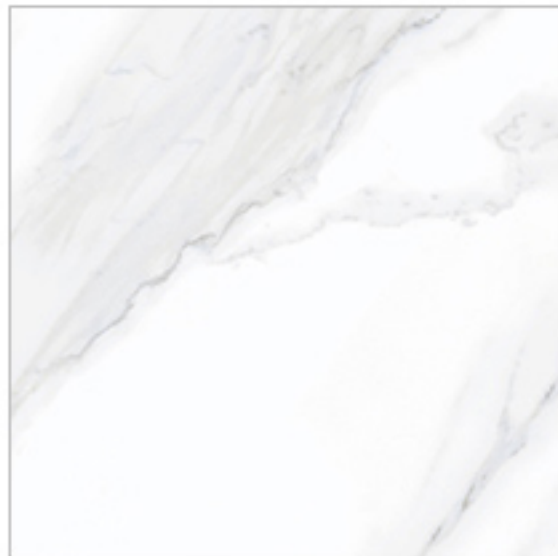

ABADIS TILE
WWW.ABADISTILE.COM

SCATO

WHITE

Nano Polished-Porcelain

120x120-8 Faces

2024
NEW
COLLECTIONS

**SCATO
WHITE**

SCATO WHITE

S
-AC
T
O

ABADIS TILE
WWW.ABADISTILE.COM

SCATO WHITE

Nano Polished
Porcelain
8 Faces
120x120

SCATO WHITE

2024

NEW

COLLECTIONS