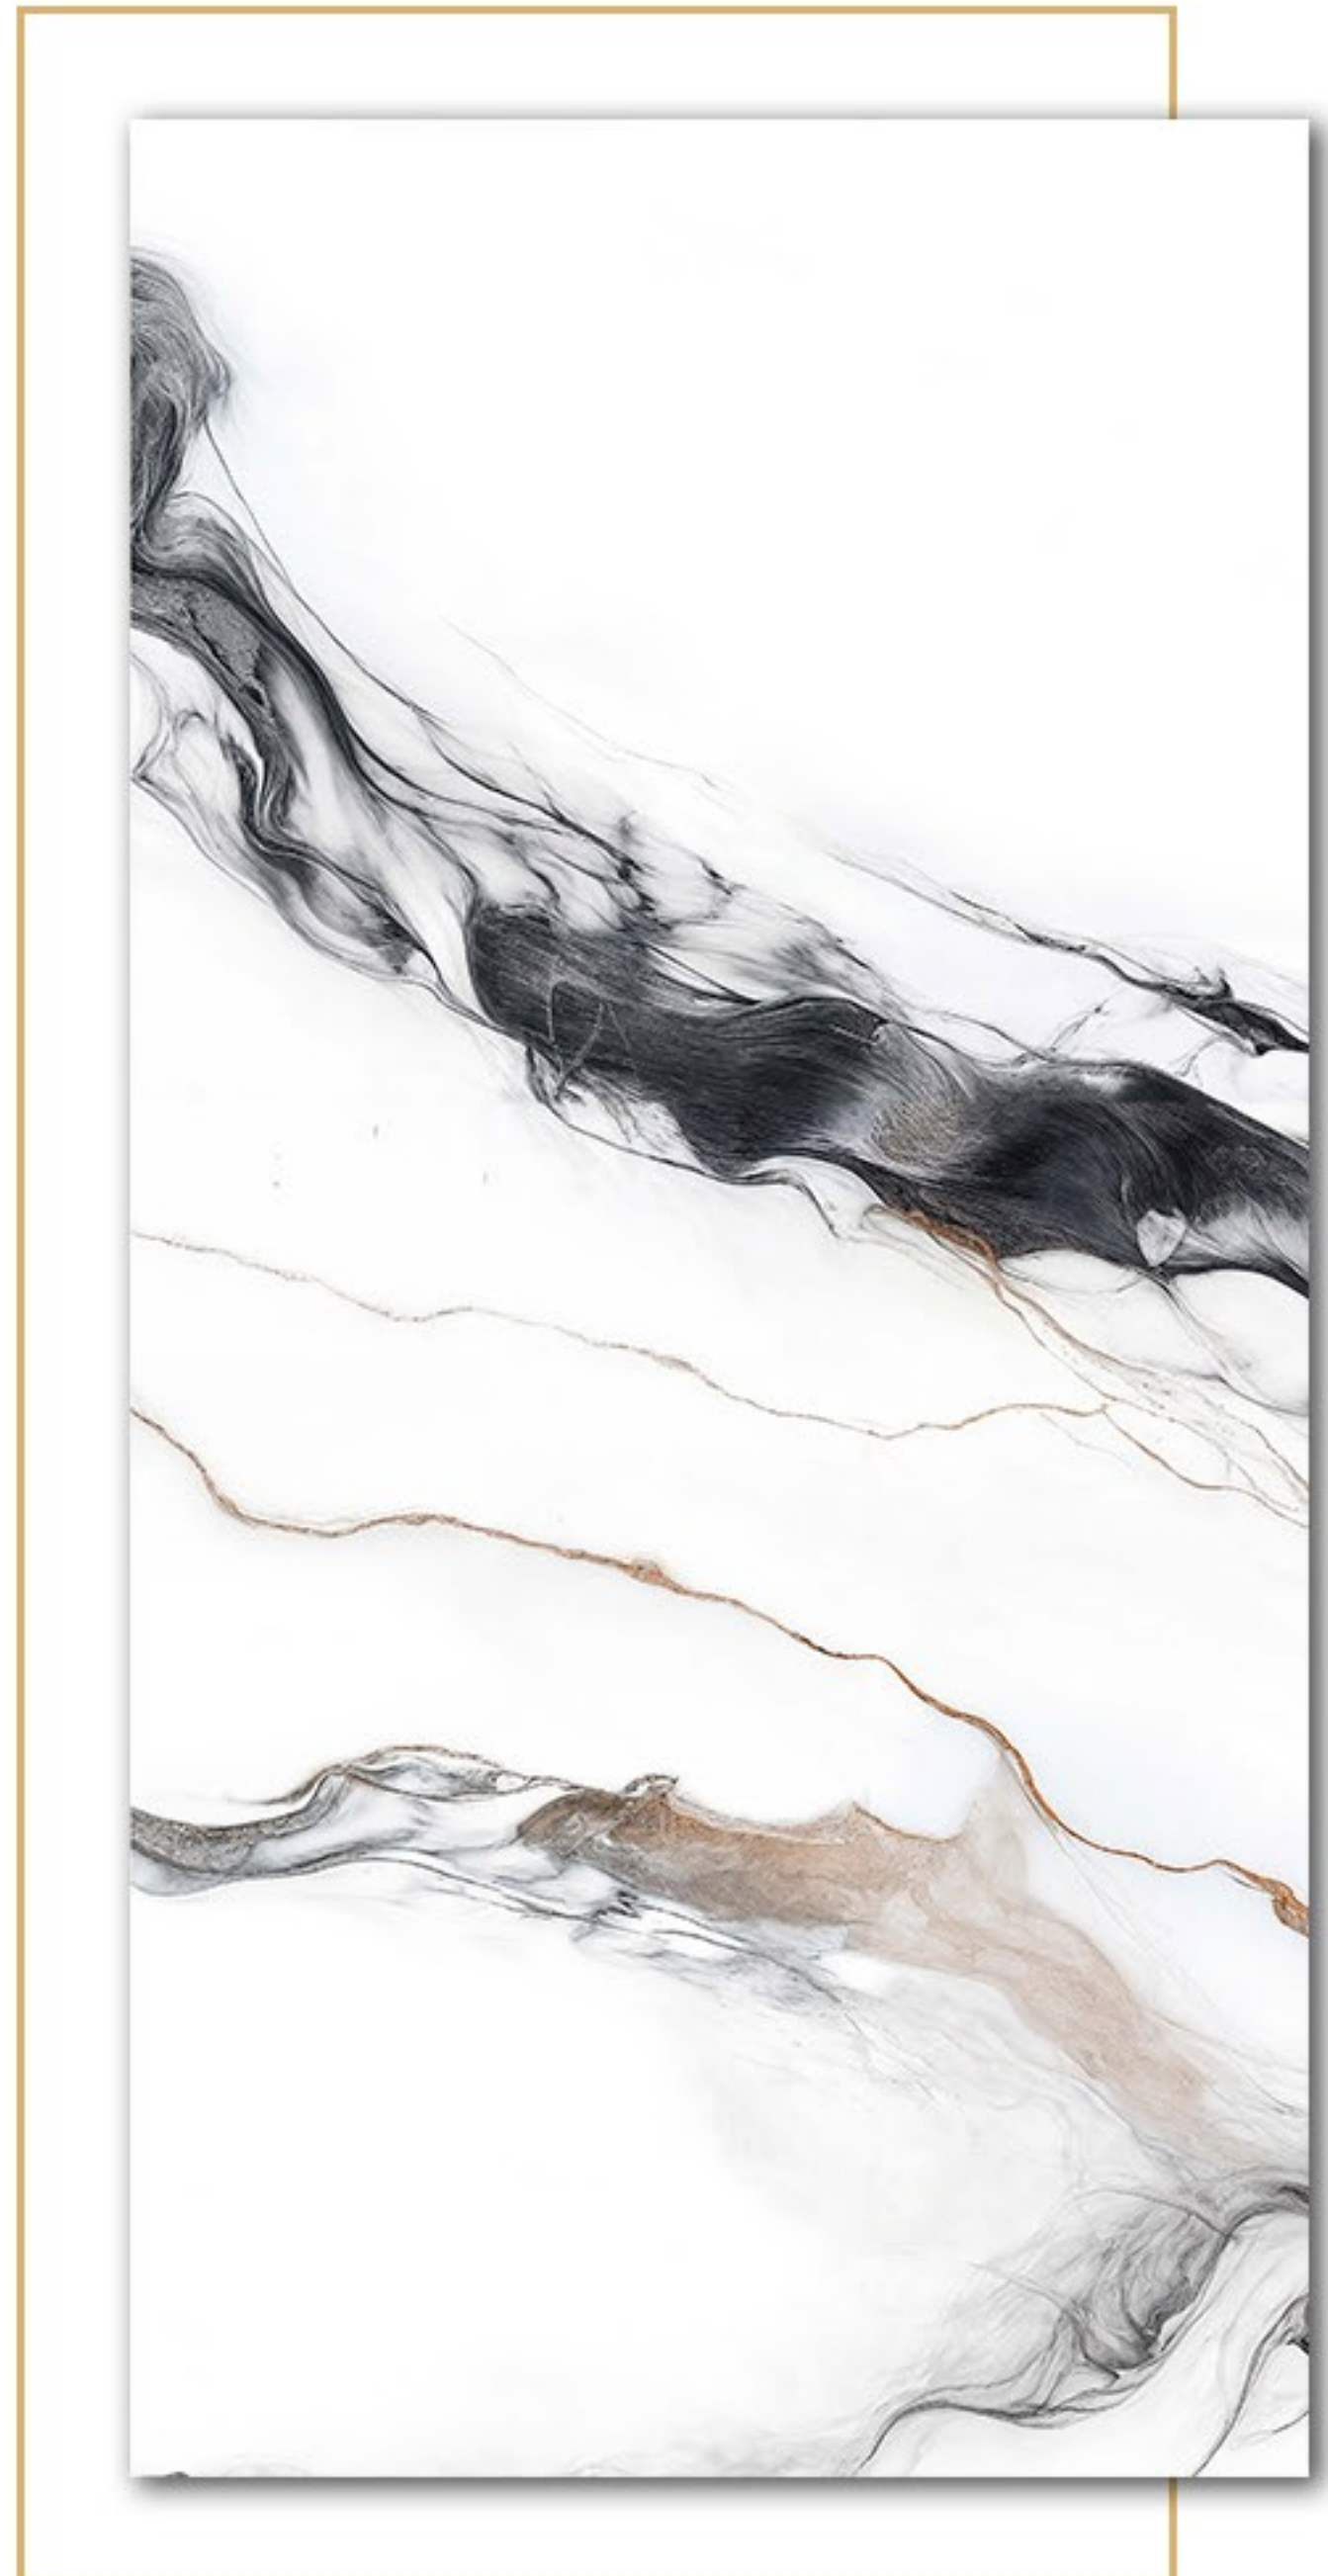

ABADIS TILE

WWW.ABADISTILE.COM

ASTORGA WHITE

60x120

6 Faces

Nano Polished-Porcelain