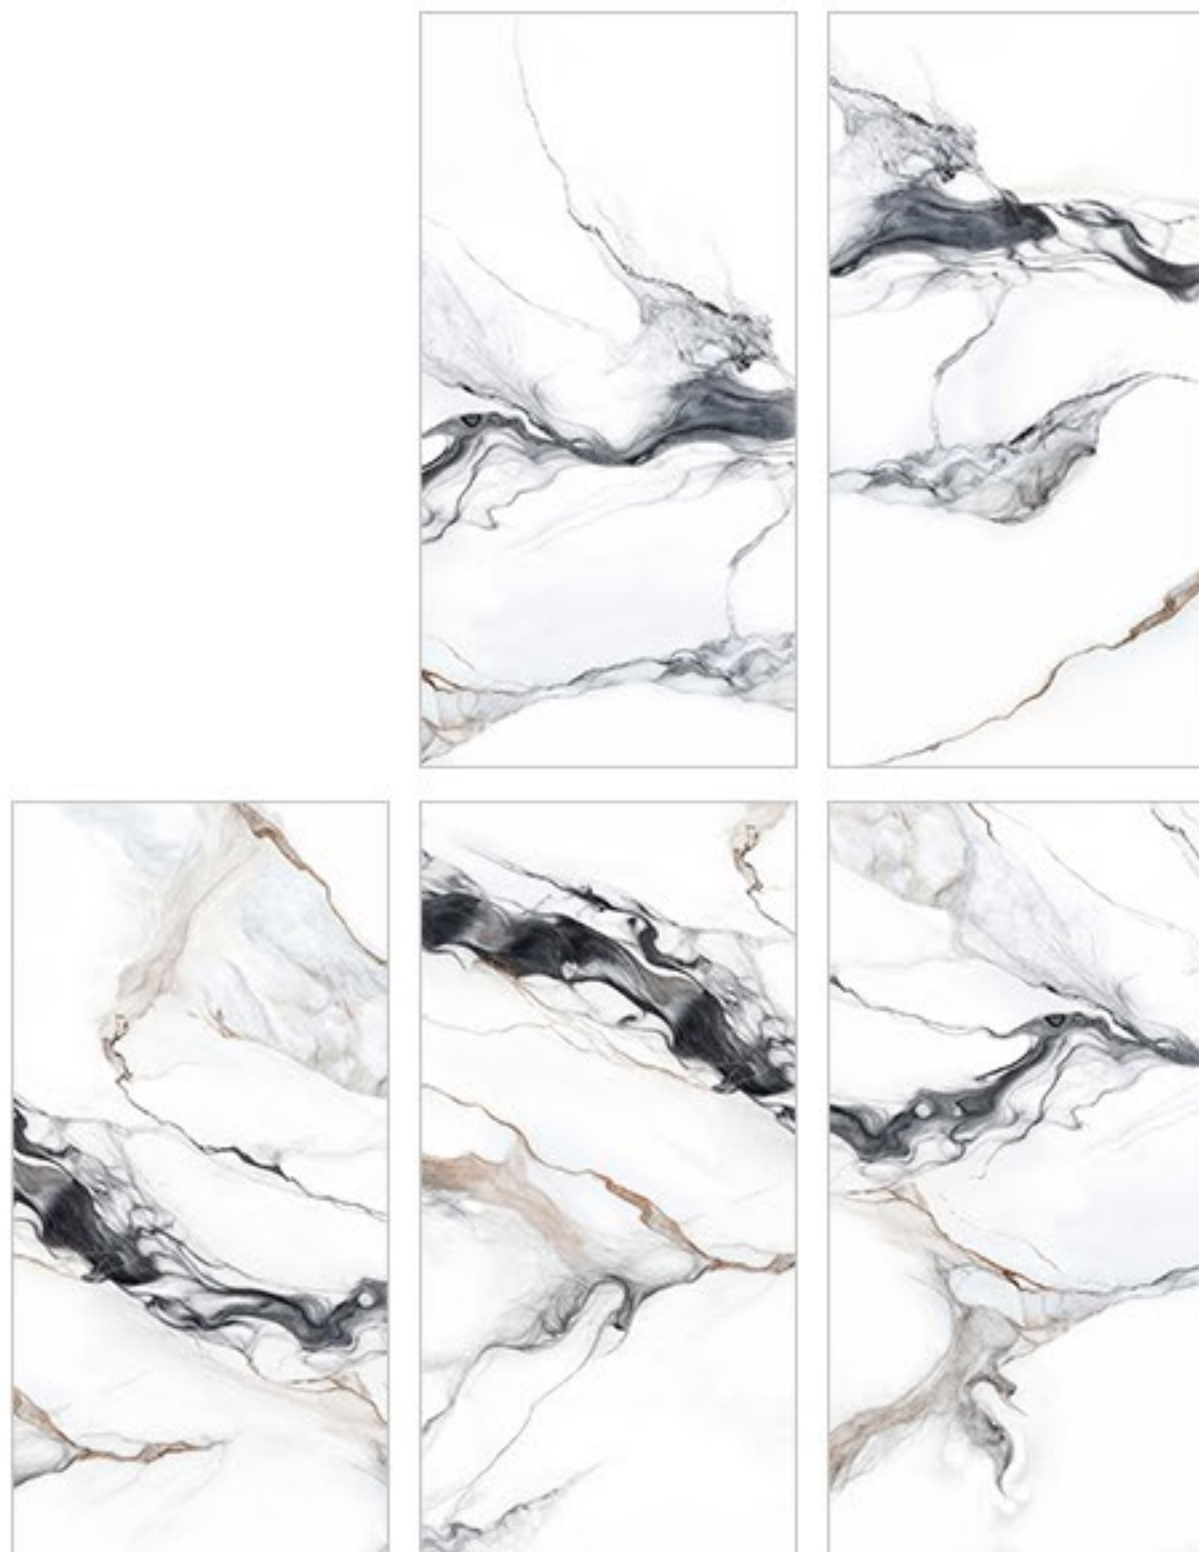

COLLECTIONS

AS
TO
RG
AG

ABADIS TILE

WWW.ABADISTILE.COM

ASTORGA WHITE

60x120

6 Faces

Nano Polished-Porcelain