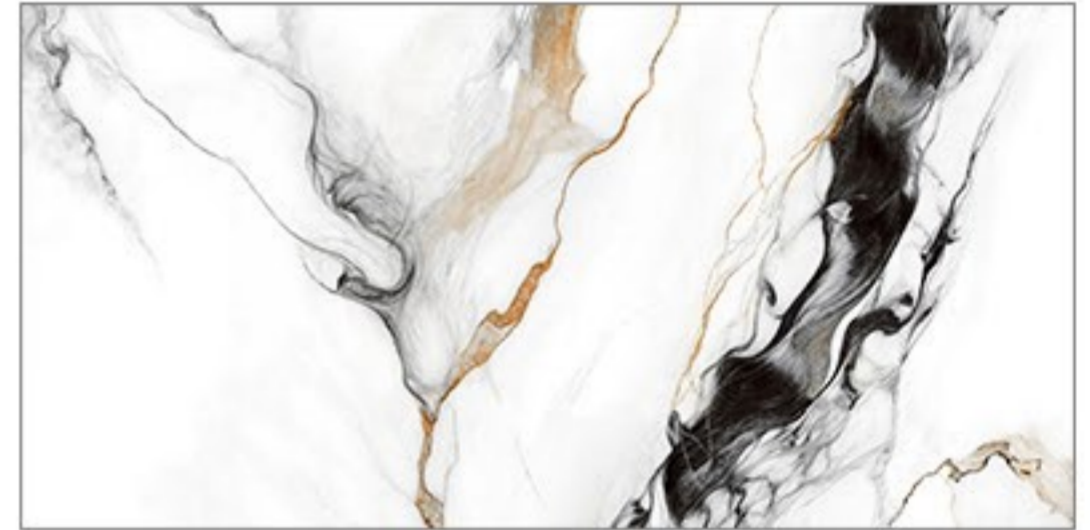

ASTORGA WHITE

ABADIS SLAB ASTORGA | NANO POLISHED | PORCELAIN
THICKNESS 9 mm | 800X1600 mm | 6 FACES

ASTORGA BLACK

ABADIS SLAB ASTORGA | NANO POLISHED | PORCELAIN
THICKNESS 9 mm | 800X1600 mm | 6 FACES

ASTORGA BLACK & WHITE