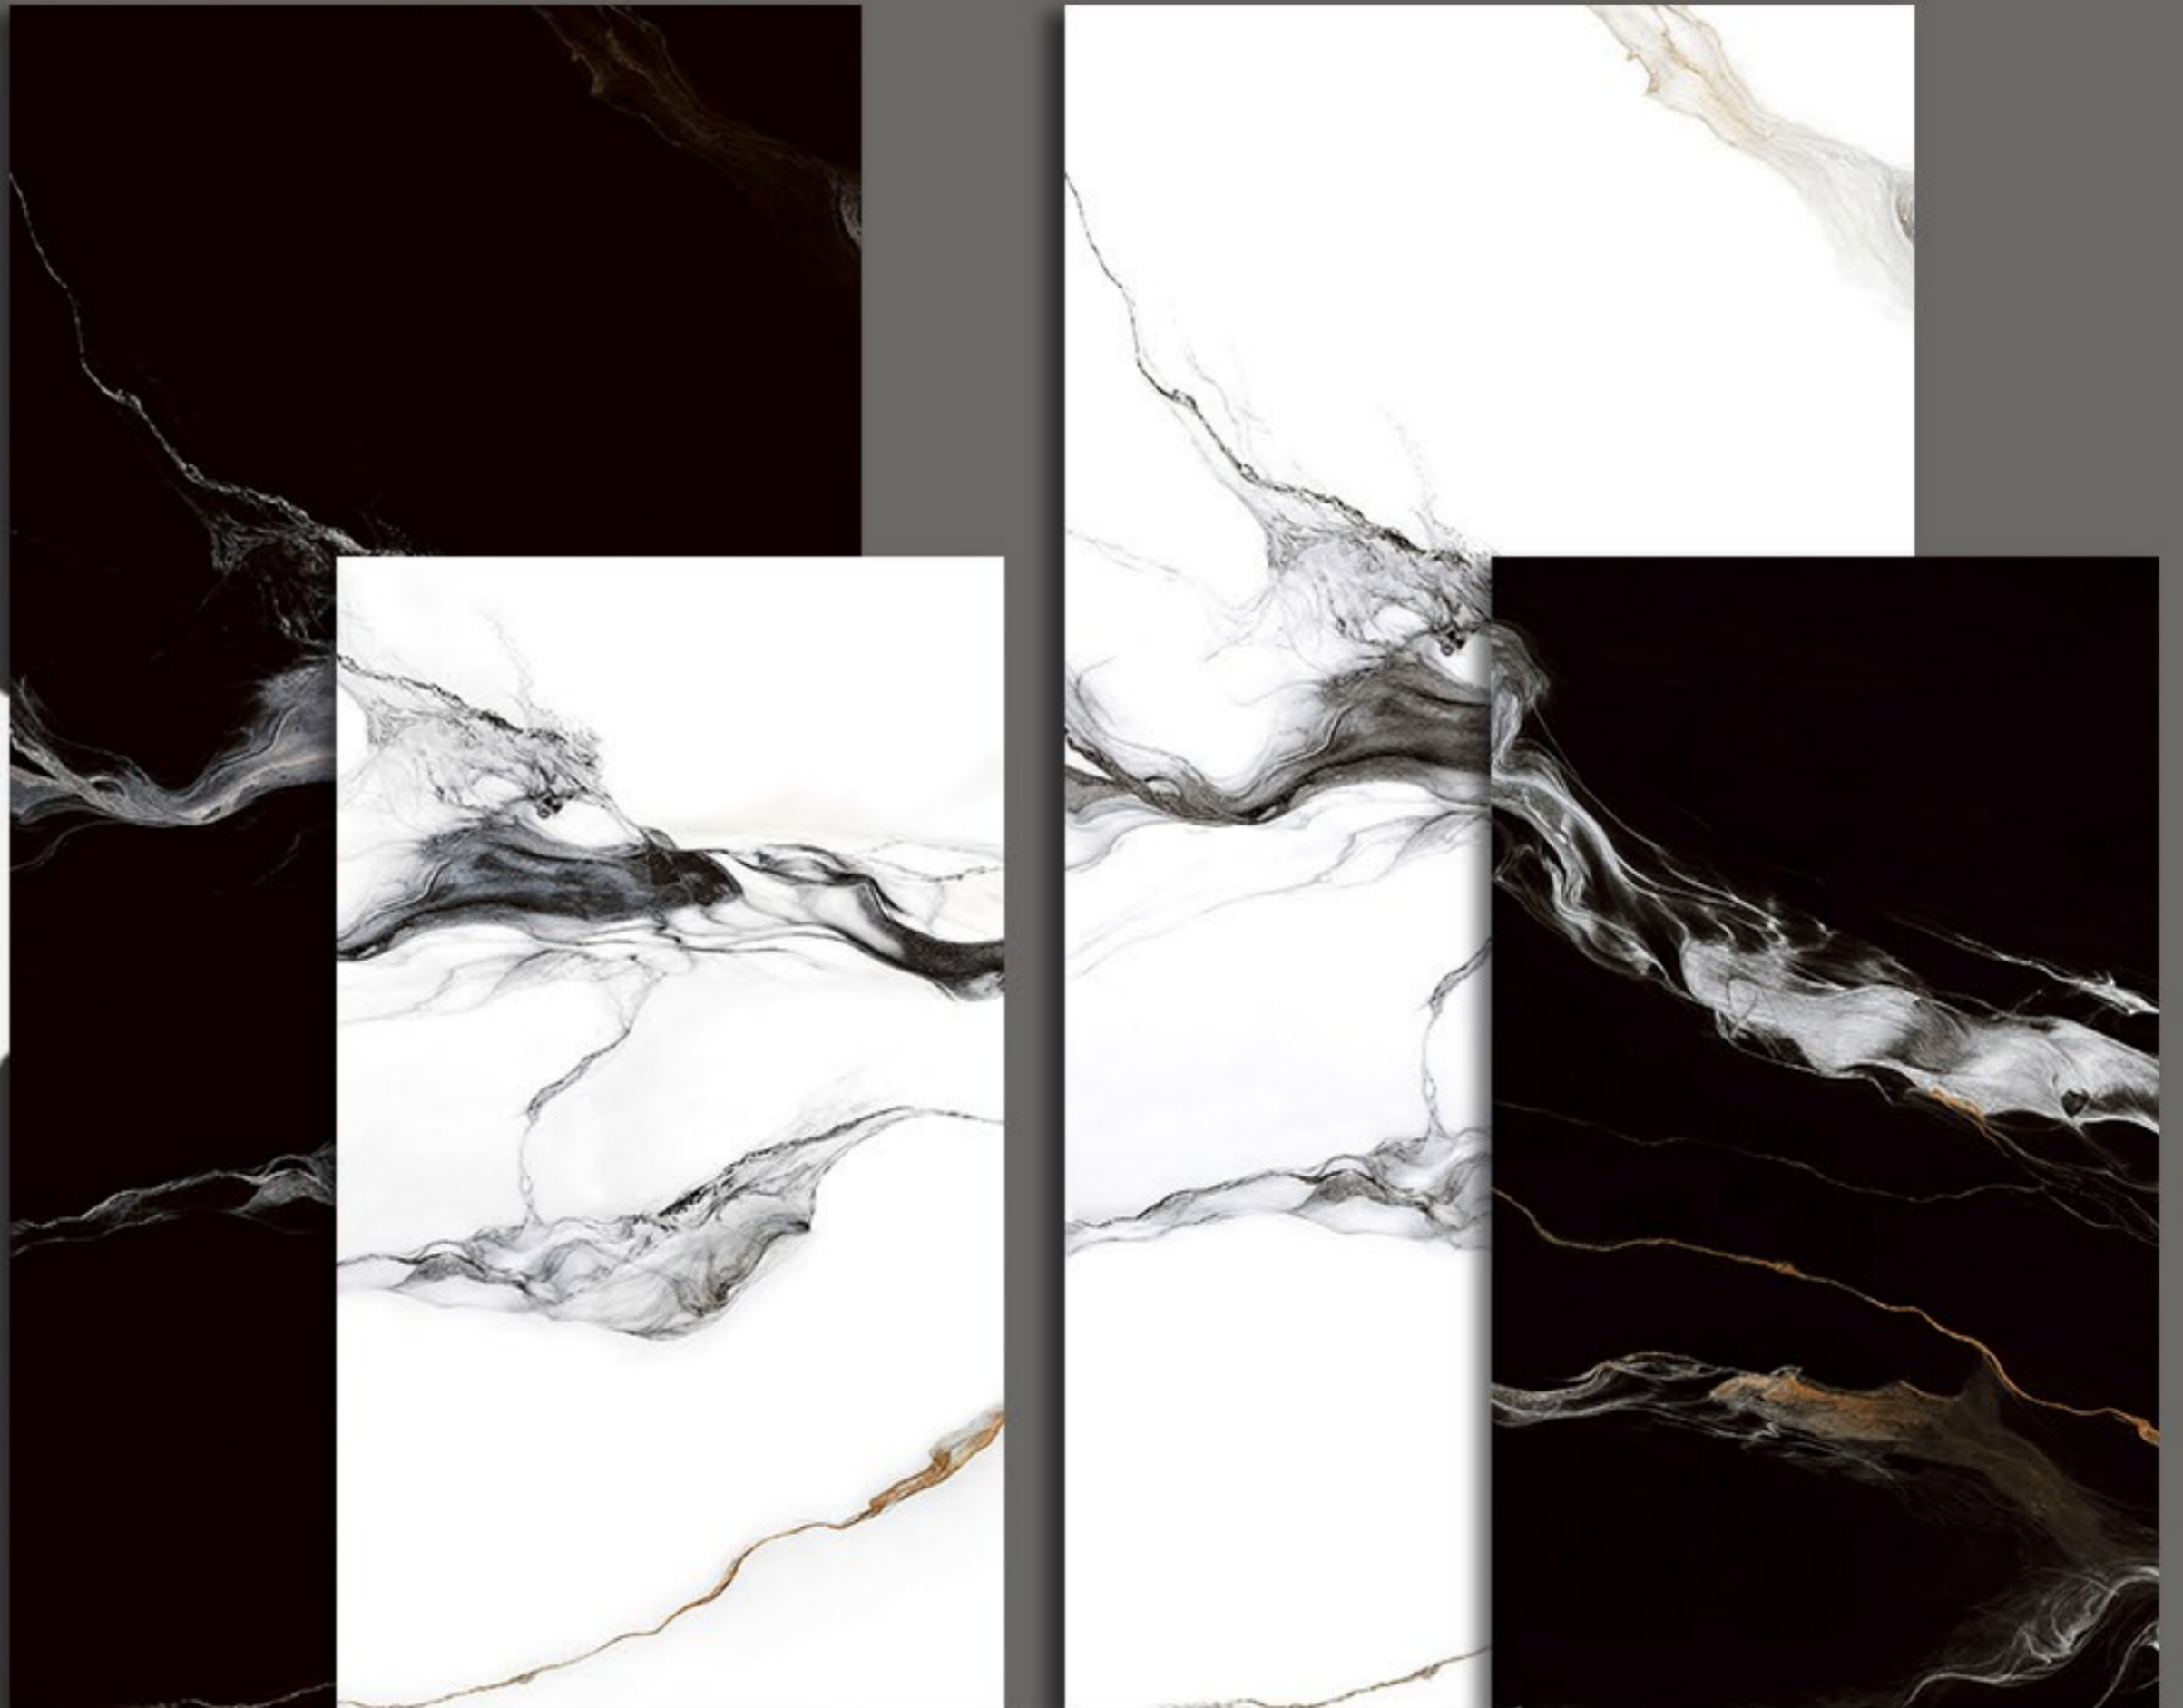

ABADIS SLAB

A NEW SKIN FOR ARCHITECTURE

WWW.ABADISTILE.COM

ASTORGA BLACK & WHITE

1200X2400 mm
800X1600 mm

ASTORGA
BLACK & WHITE

NANO POLISHED | PORCELAIN

THICKNESS 9mm