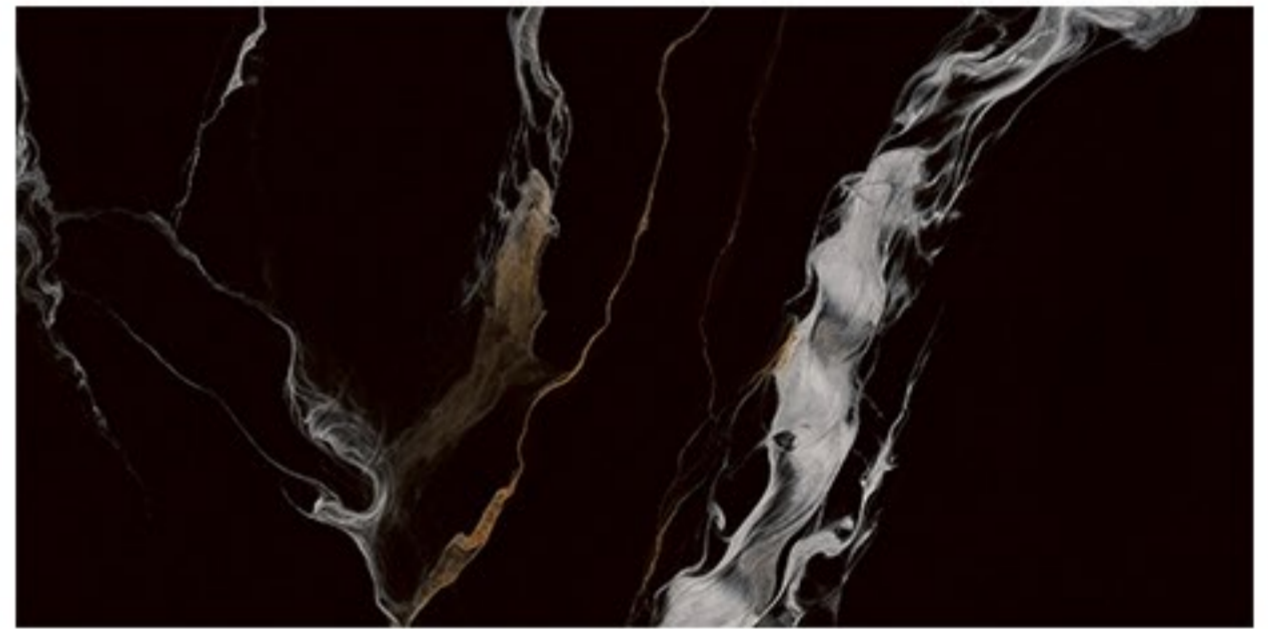

ASTORGA BLACK

ABADIS SLAB ASTORGA | NANO POLISHED | PORCELAIN
THICKNESS 9 mm | 1200X2400 mm | 3 FACES