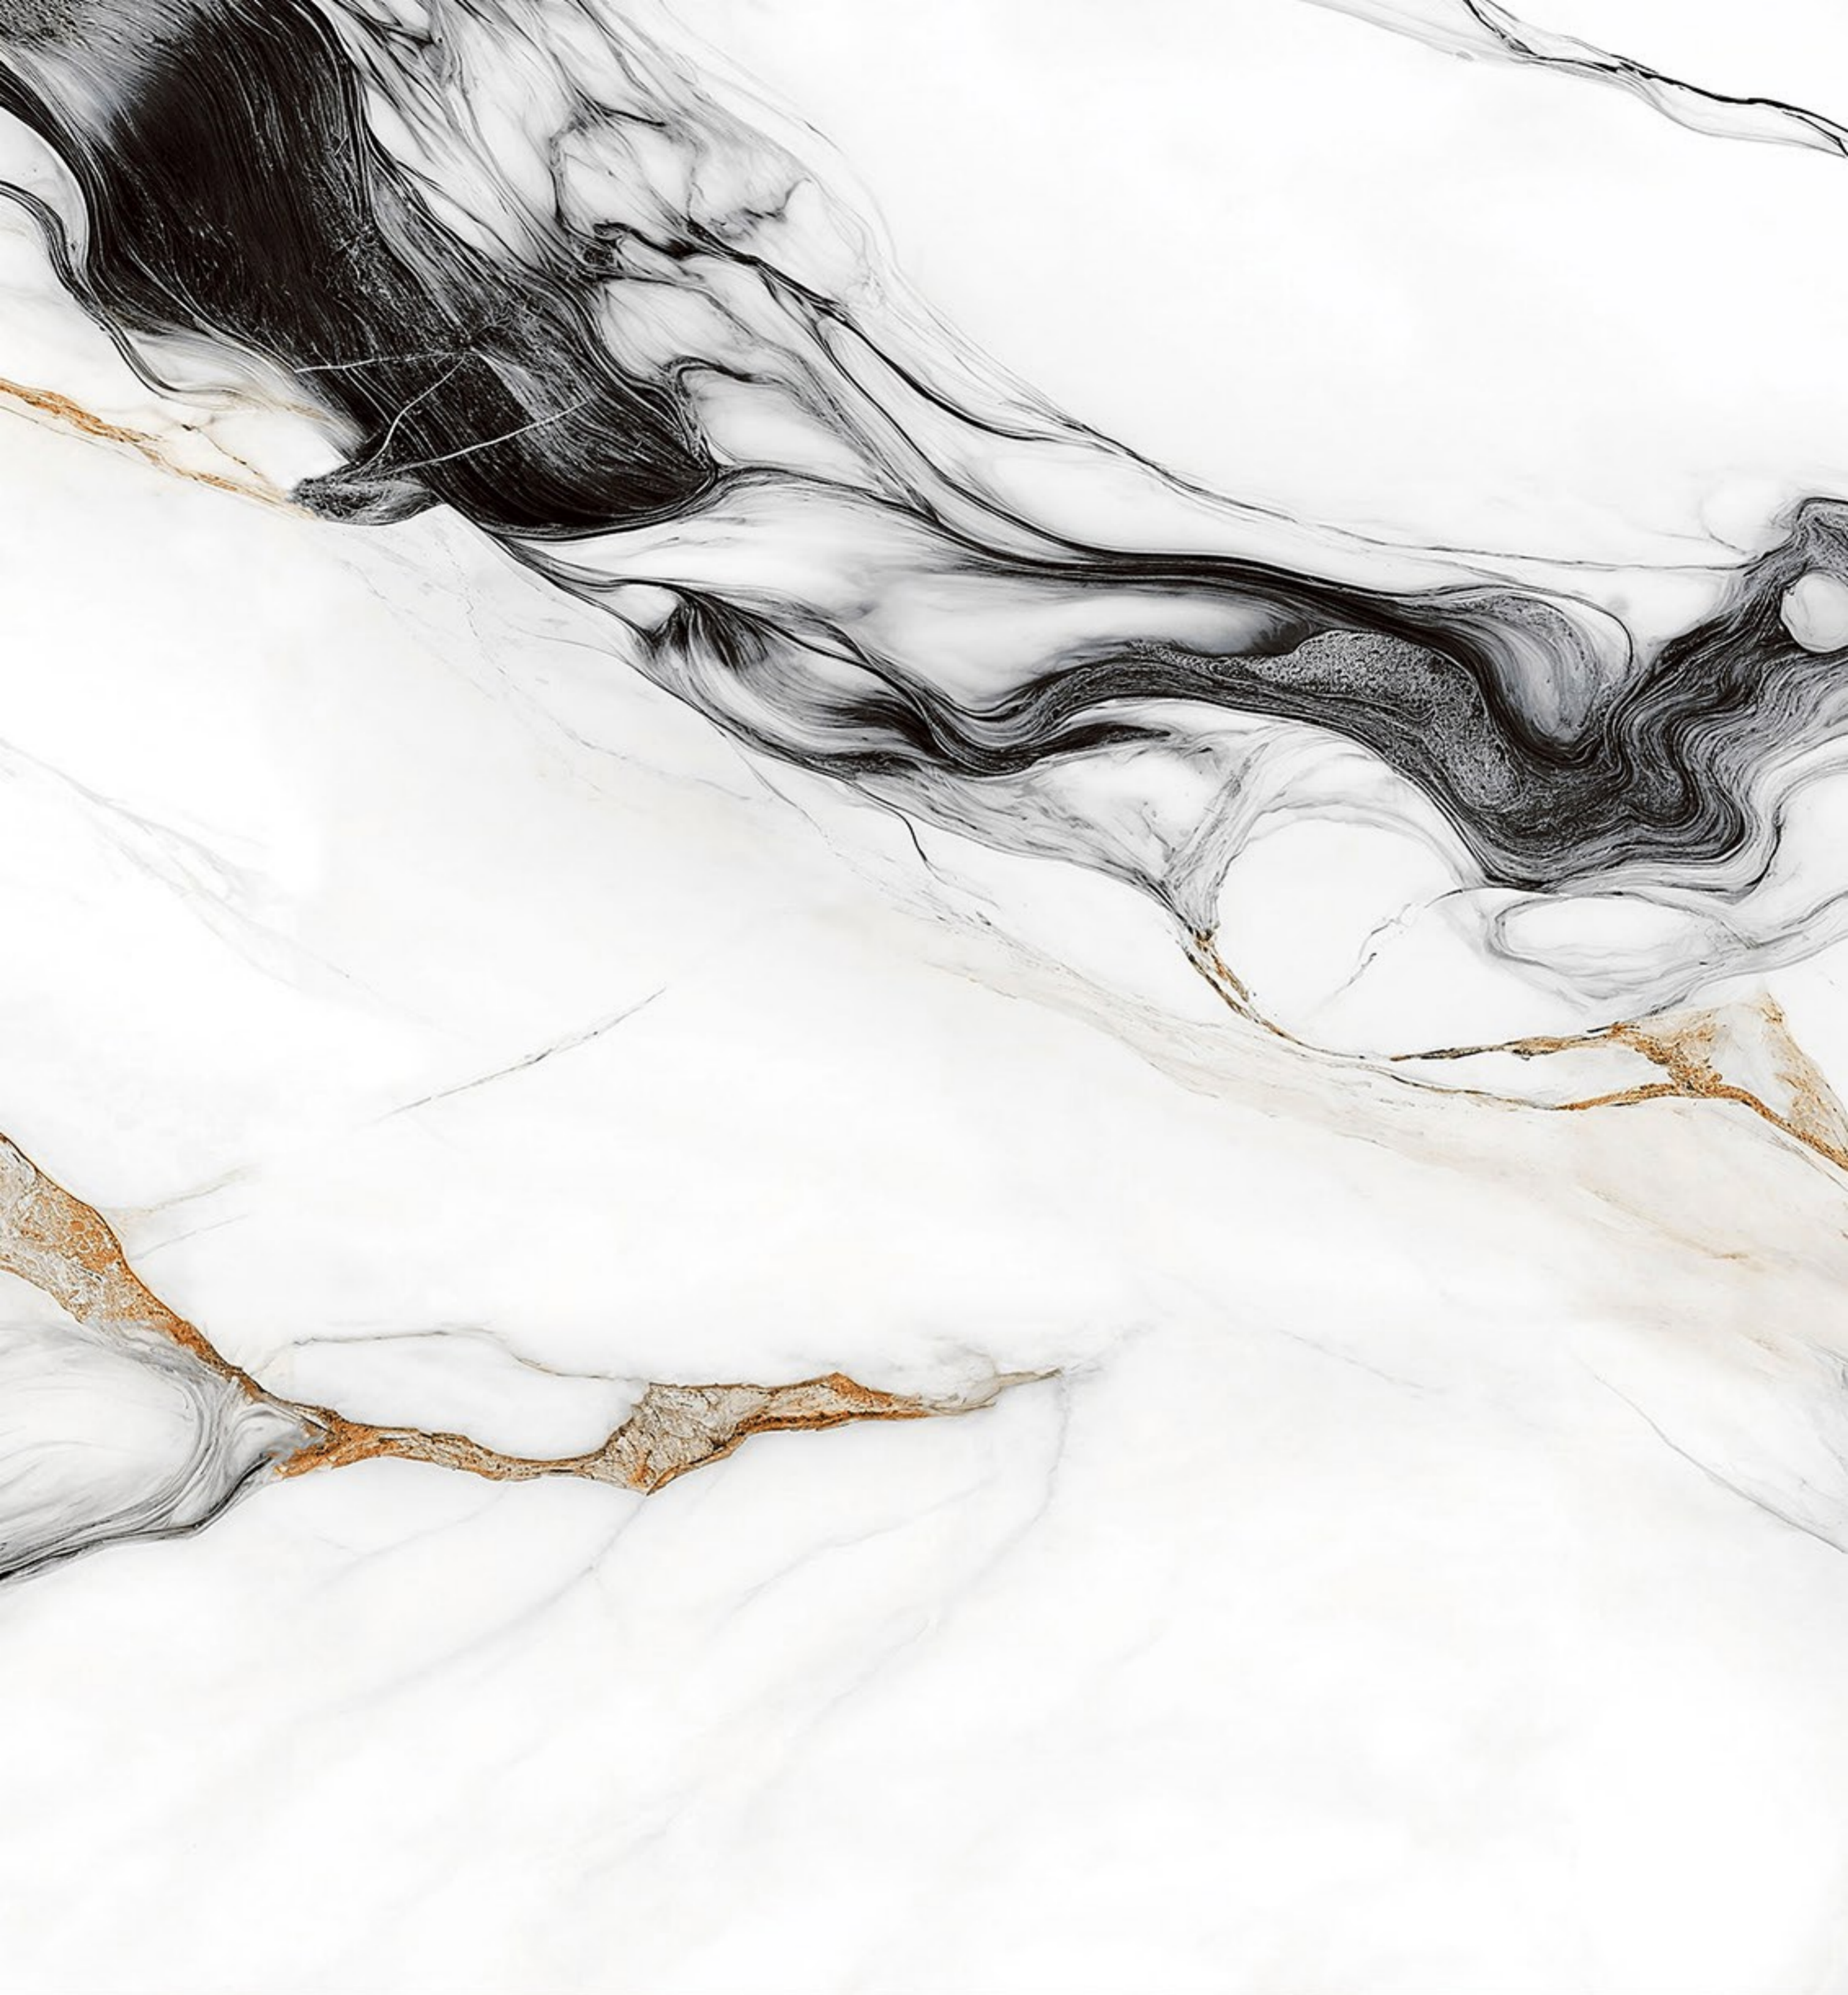

ABADIS SLAB
A NEW SKIN FOR ARCHITECTURE

WWW.ABADISTILE.COM