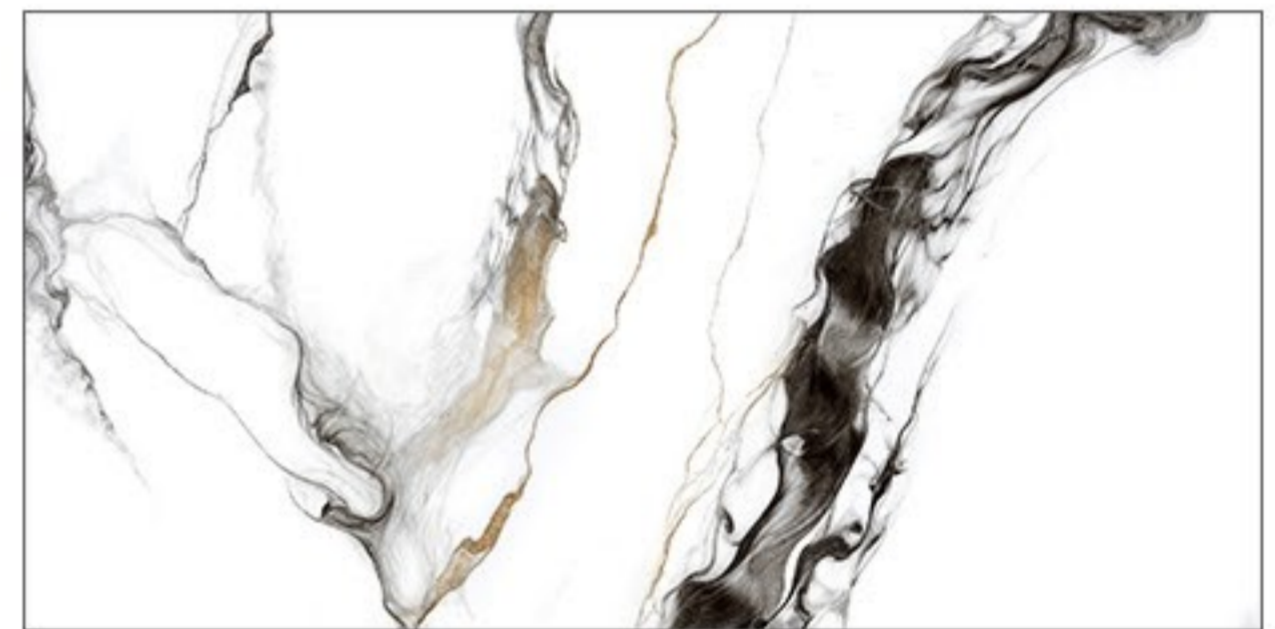

1200x2400

800x1600

ASTORGA BLACK

ABADIS SLAB ASTORGA | NANO POLISHED | PORCELAIN
THICKNESS 9 mm | 1200X2400 mm | 3 FACES

ASTORGA WHITE

ABADIS SLAB ASTORGA | NANO POLISHED | PORCELAIN
THICKNESS 9 mm | 1200X2400 mm | 3 FACES