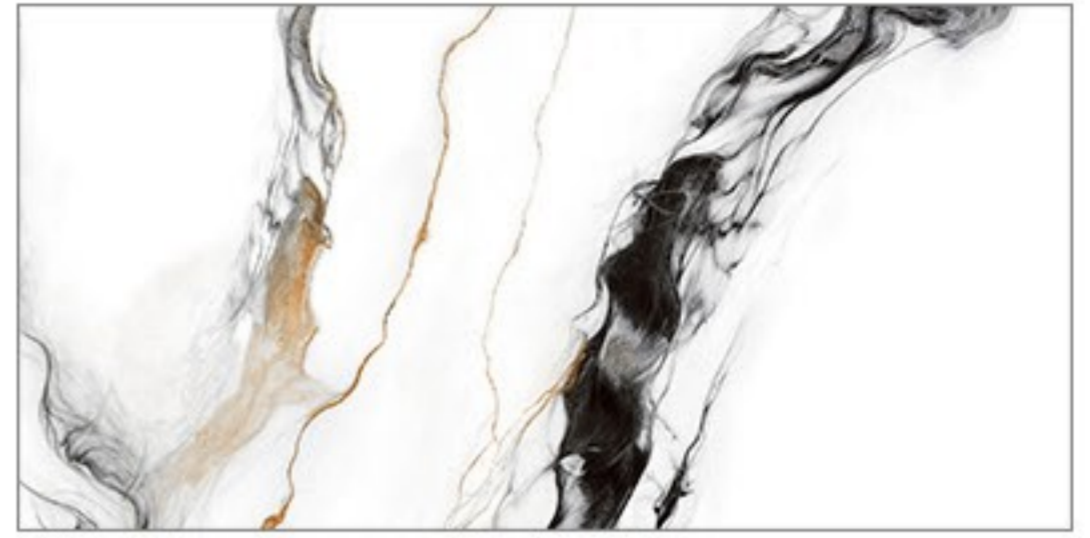

ASTORGA WHITE

ABADIS SLAB ASTORGA | NANO POLISHED | PORCELAIN
THICKNESS 9 mm | 800X1600 mm | 6 FACES