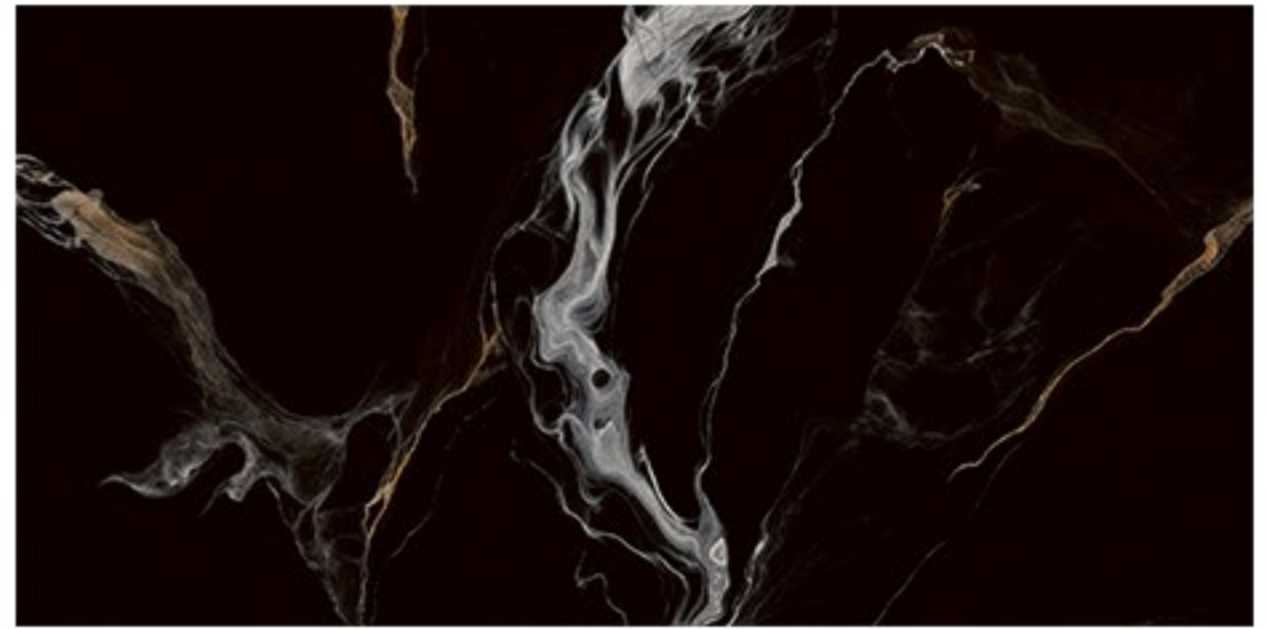

ASTORGA BLACK

ABADIS SLAB ASTORGA | NANO POLISHED | PORCELAIN
THICKNESS 9 mm | 1200X2400 mm | 3 FACES