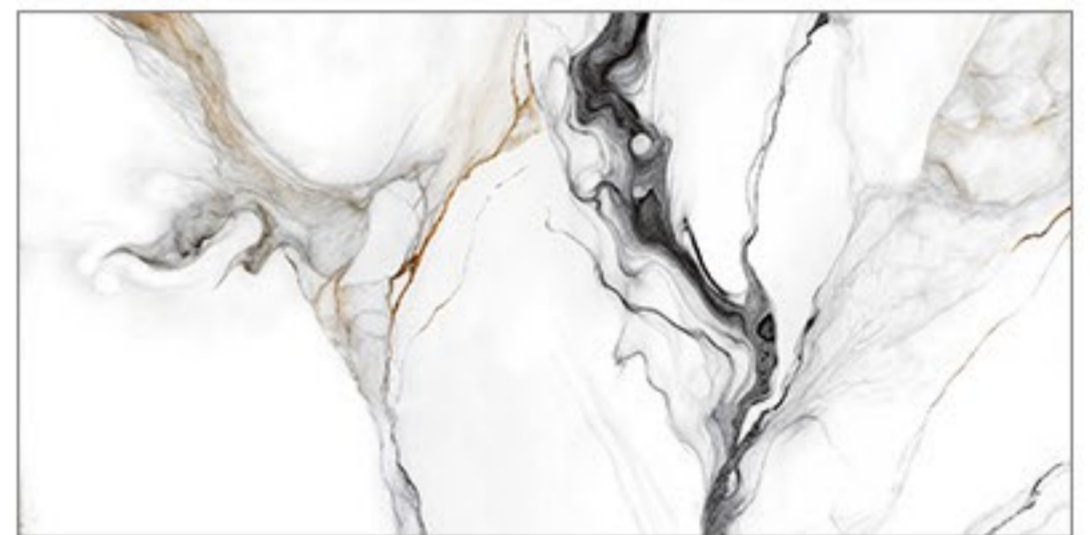

ASTORGA WHITE

ABADIS SLAB ASTORGA | NANO POLISHED | PORCELAIN
THICKNESS 9 mm | 800X1600 mm | 6 FACES

ASTORGA BLACK

ABADIS SLAB ASTORGA | NANO POLISHED | PORCELAIN
THICKNESS 9 mm | 800X1600 mm | 6 FACES

ASTORGA BLACK & WHITE