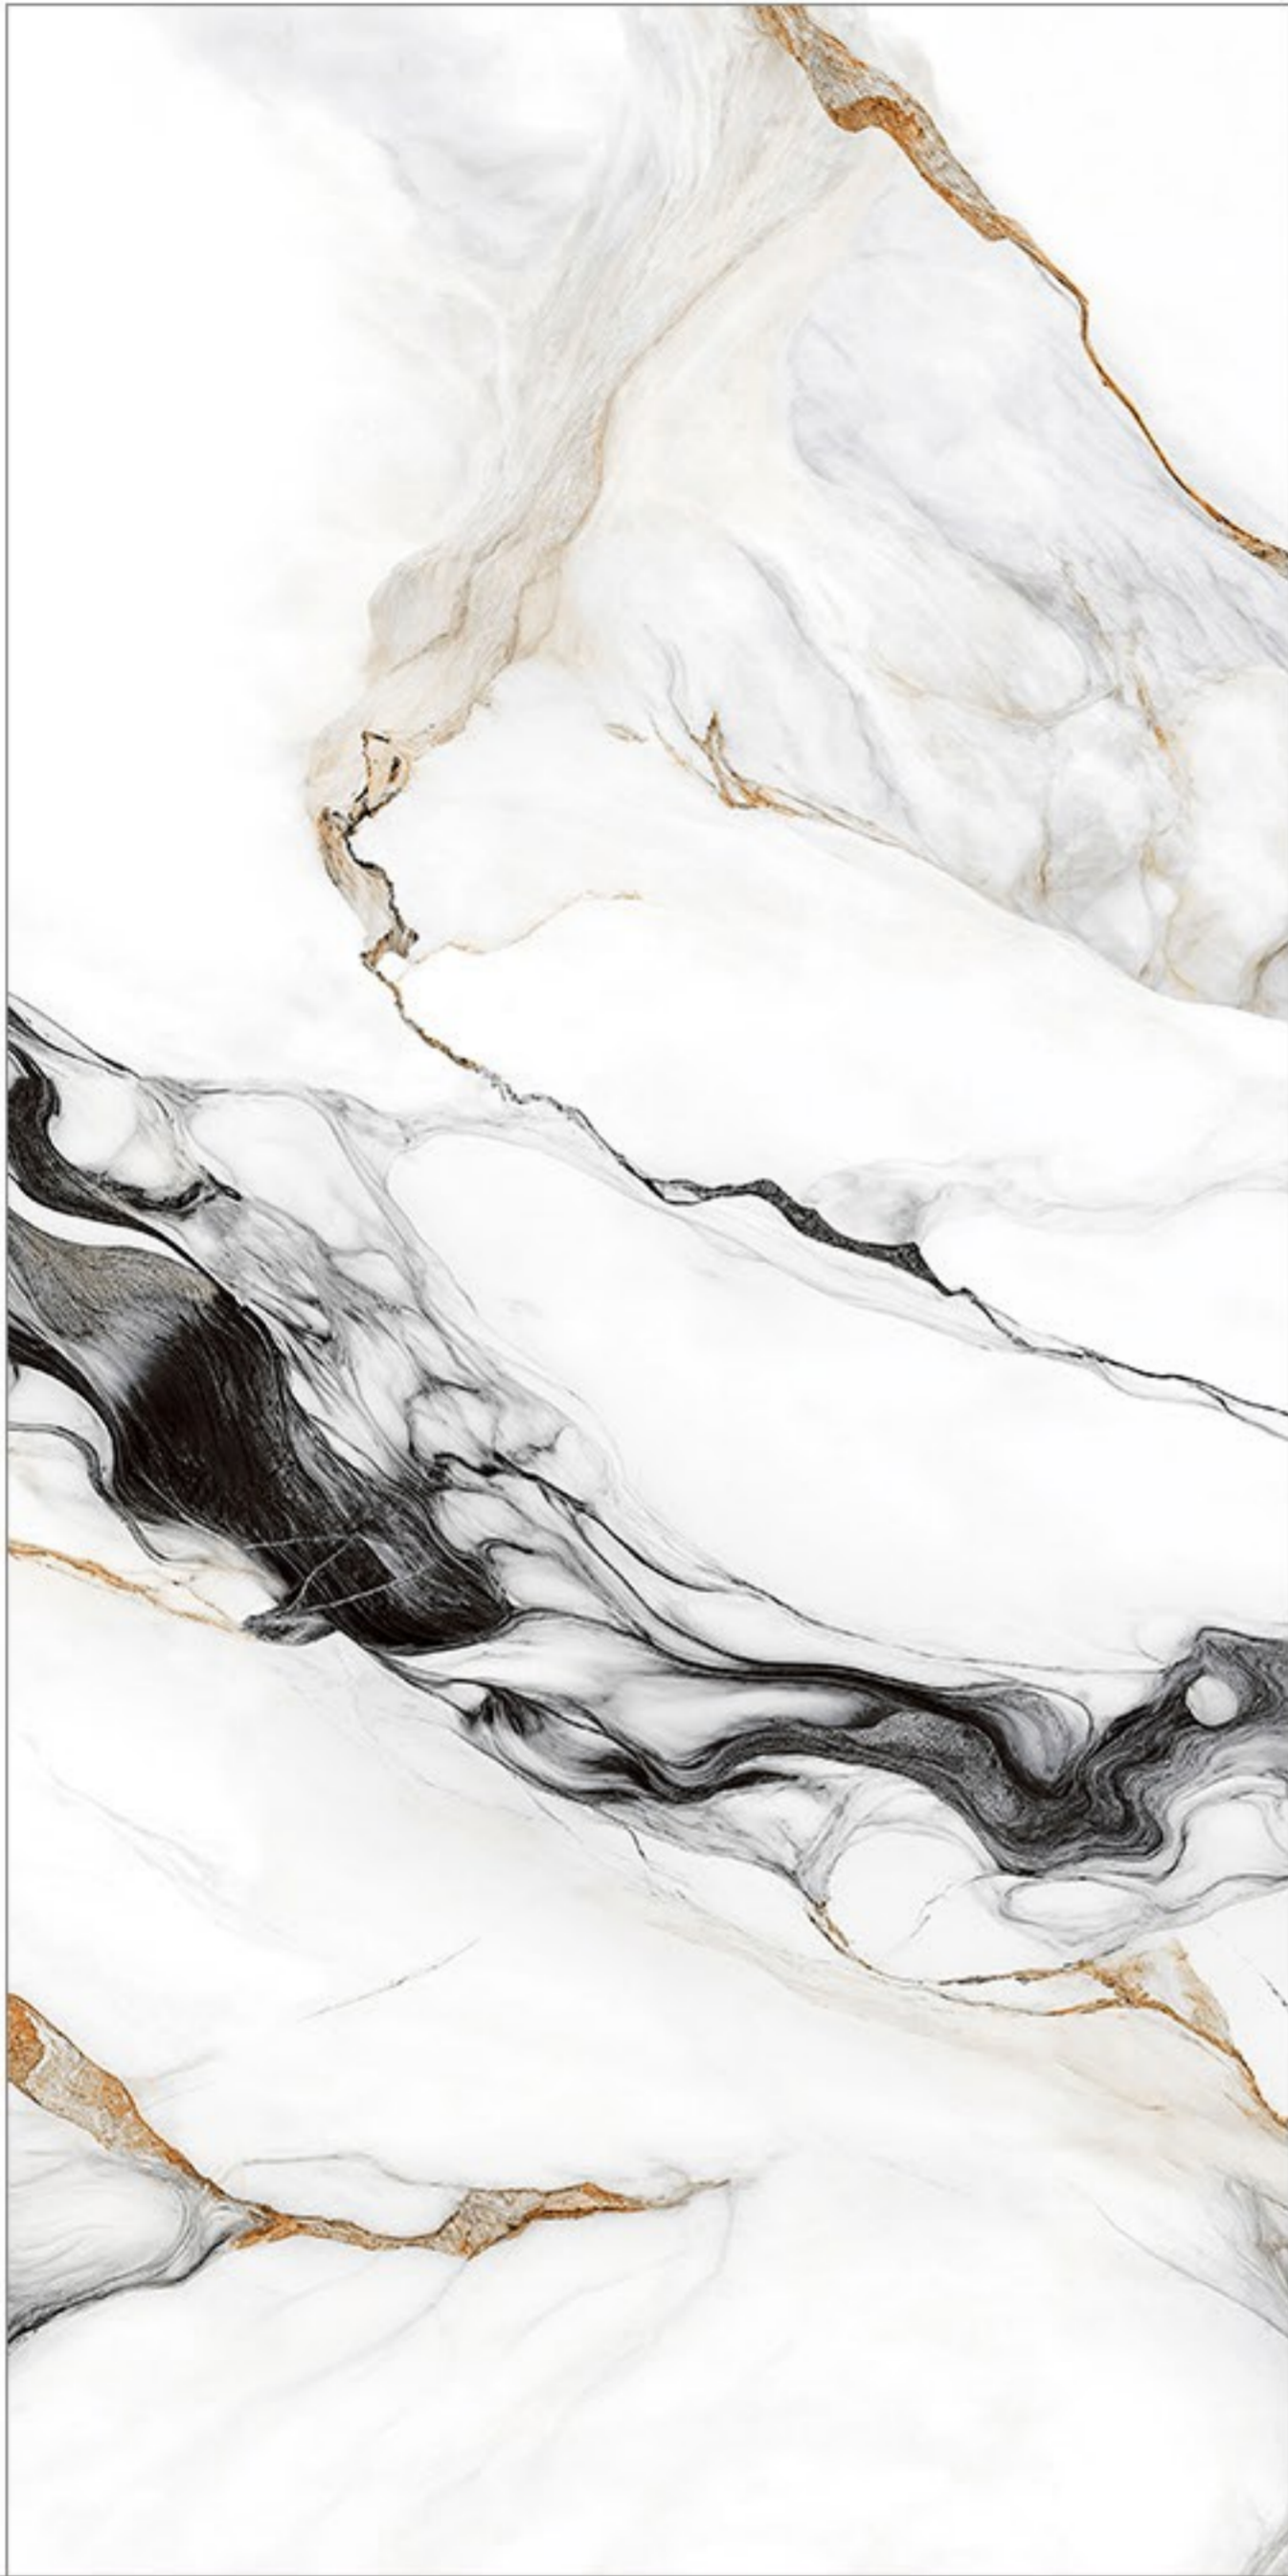

ASTORGA WHITE

ABADIS SLAB ASTORGA | NANO POLISHED | PORCELAIN
THICKNESS 9mm | 1200X2400 mm | 3 FACES

24-36

ASTORGA BLACK

ABADIS SLAB ASTORGA | NANO POLISHED | PORCELAIN
THICKNESS 9mm | 1200X2400 mm | 3 FACES