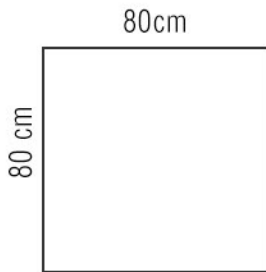

# LOCARNO

Light Gray

Nano Polished

80x80-6 Faces

2024

NEW

COLLECTIONS

**LOCARNO**  
**LIGHT GRAY**