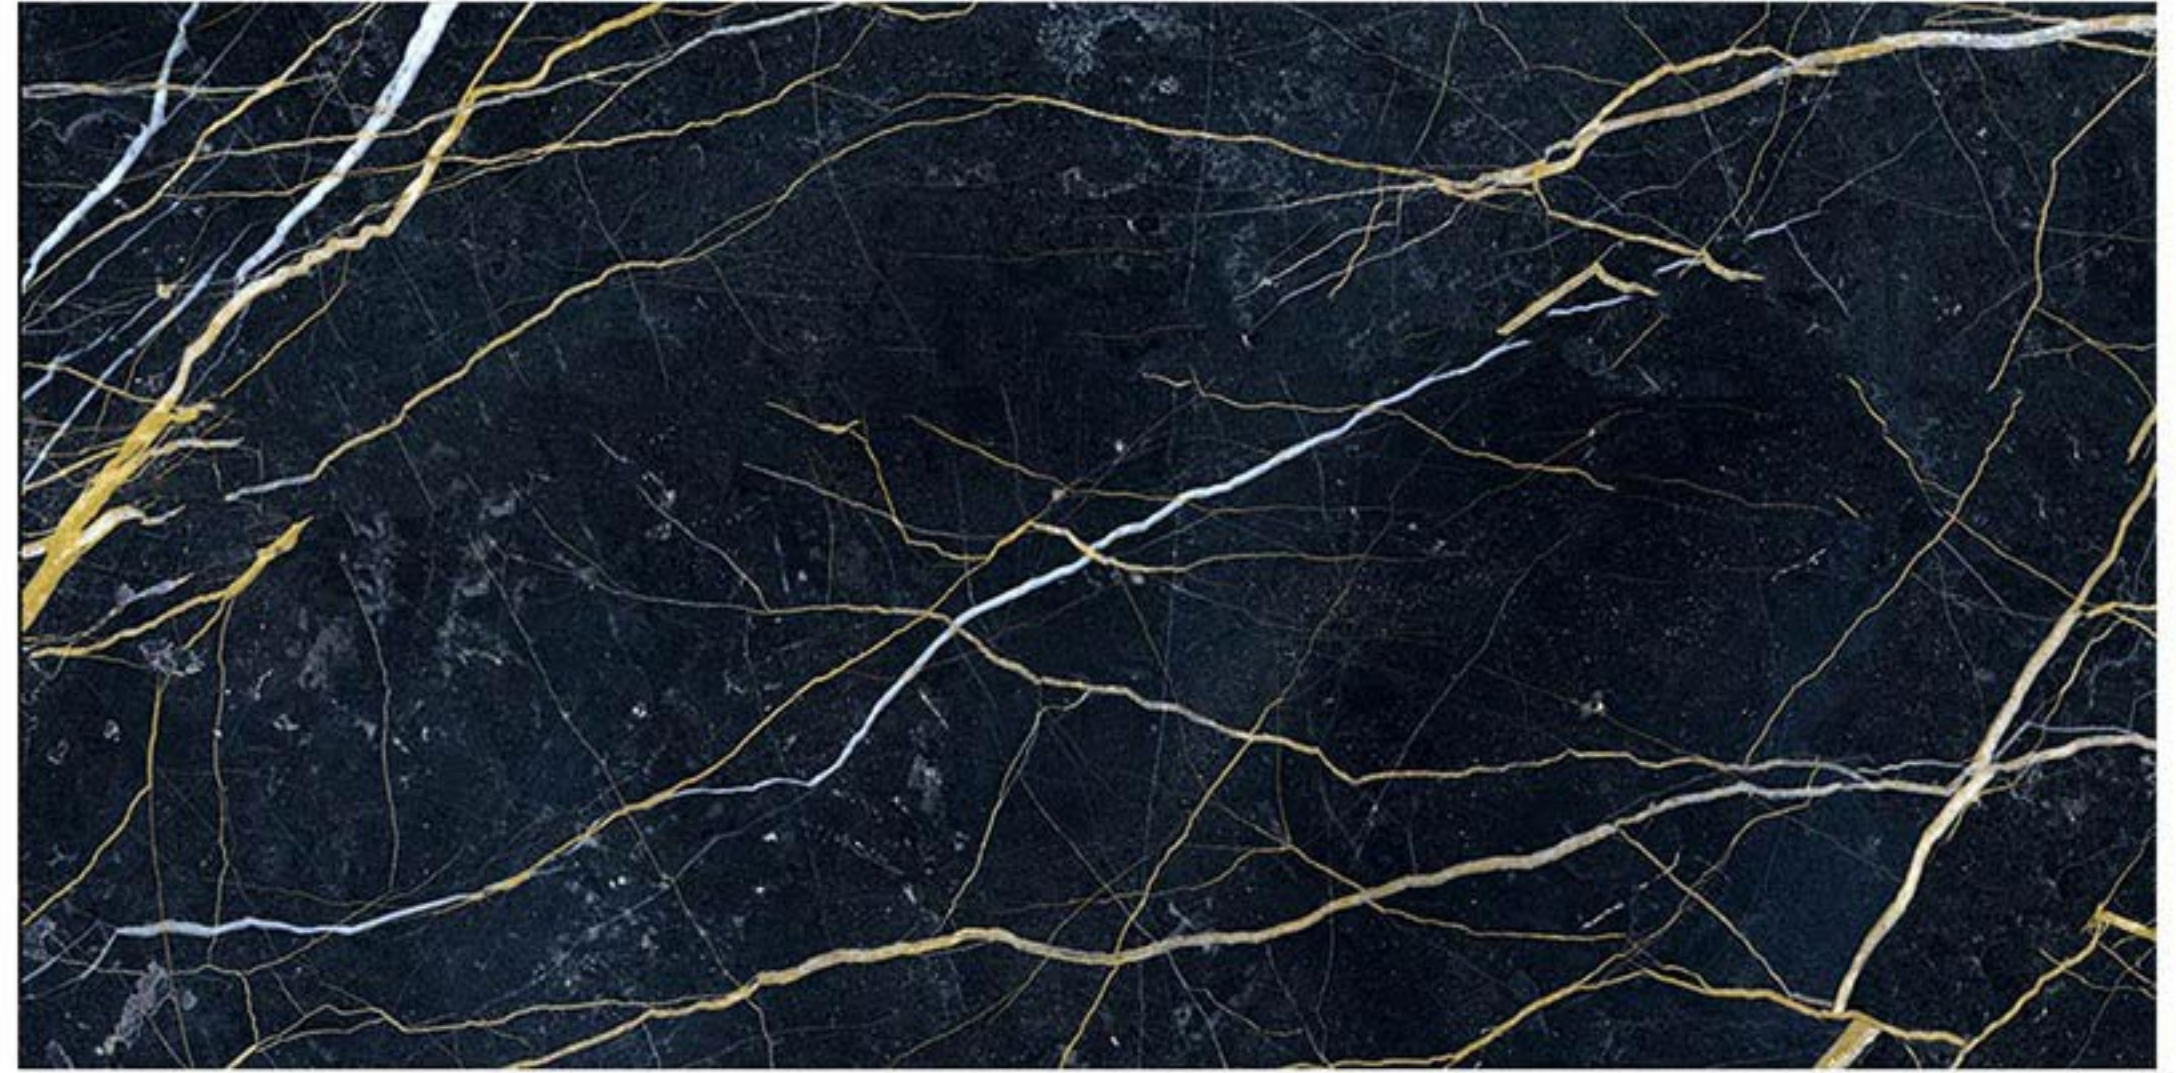

ARVEX

ABADIS SLAB ARVEX NANO POLISHED | 6 FACES
ABADIS SLAB ARVEX 800X1600 mm