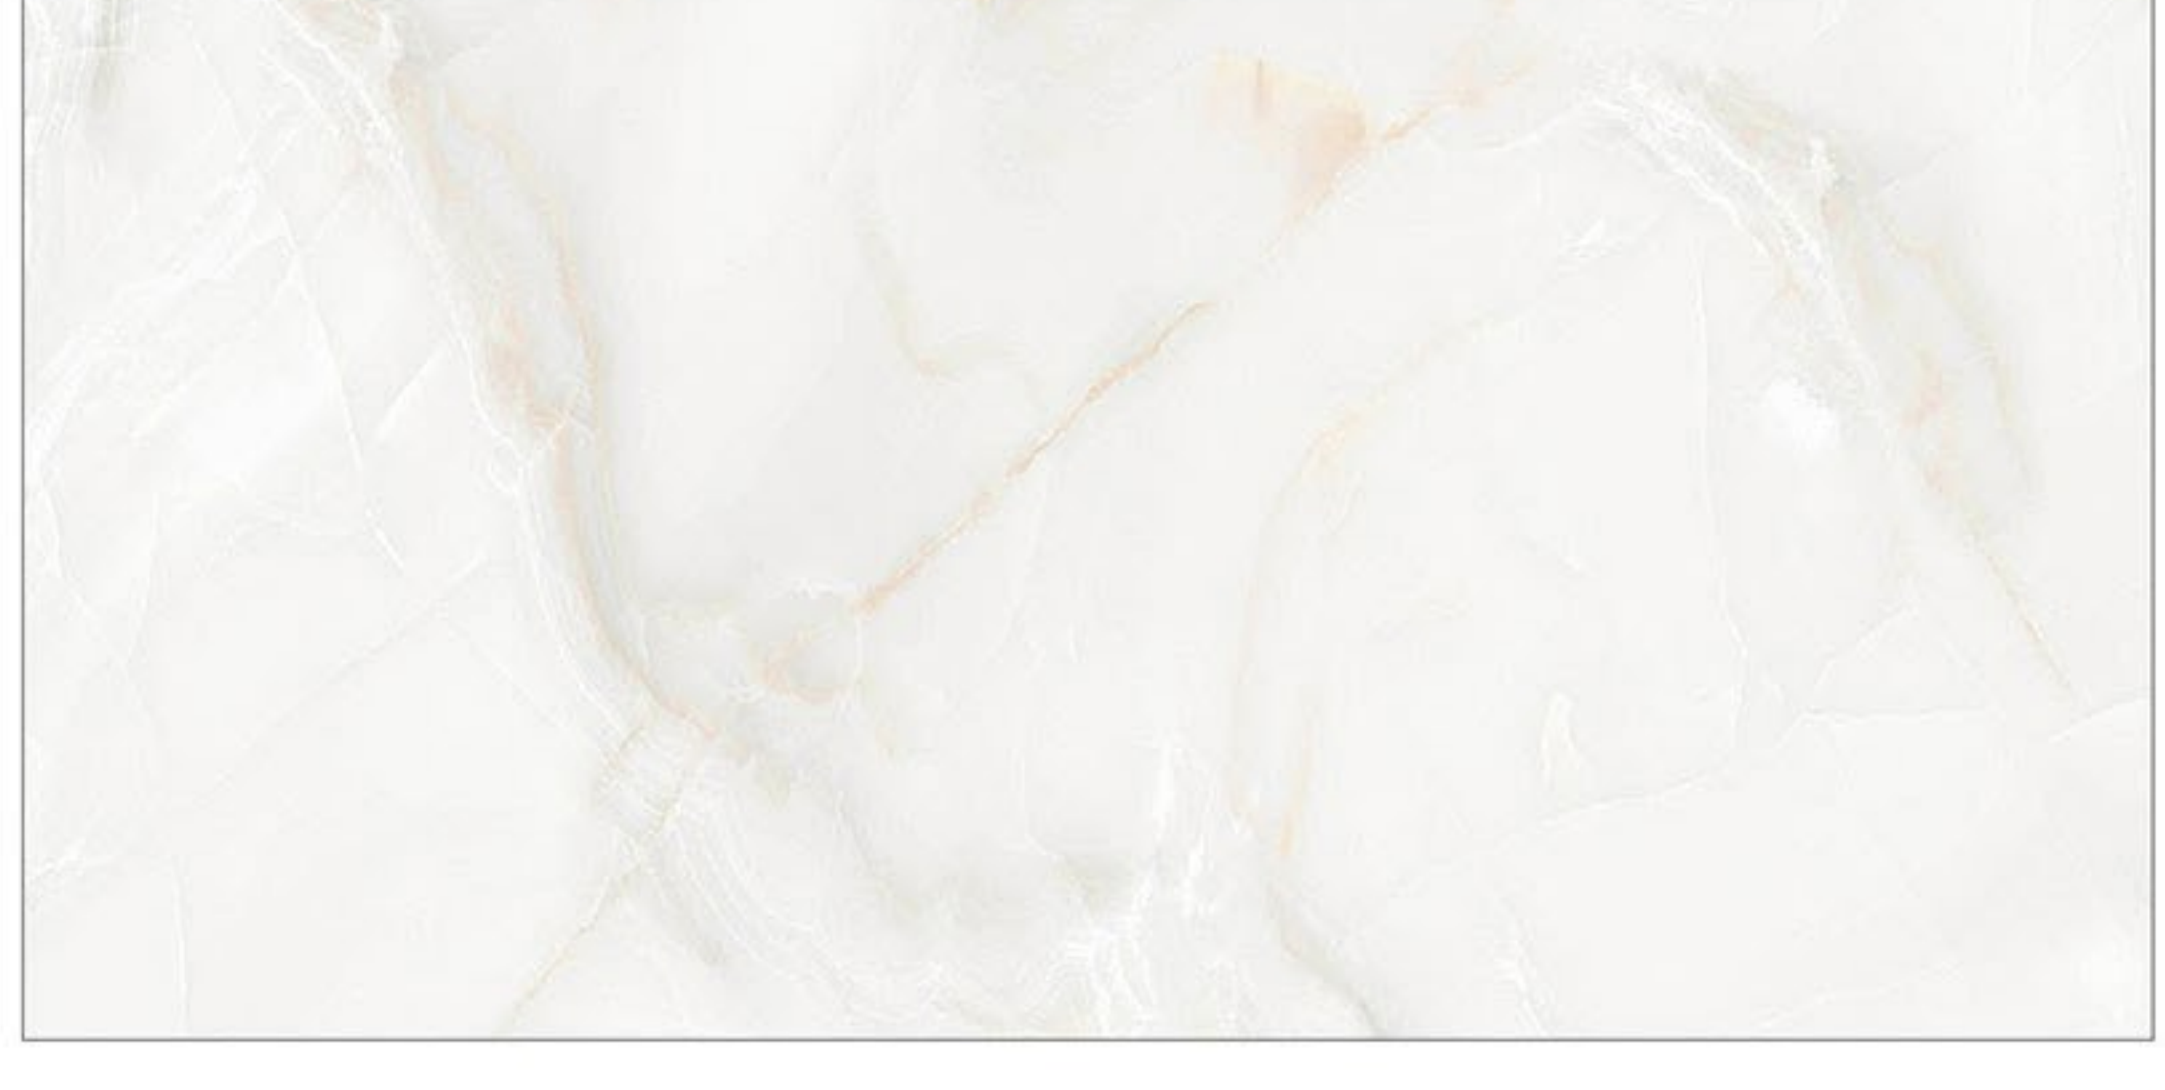

MARION LIGHT

ABADIS SLAB MARION LIGHT NANO POLISHED | 6 FACES

ABADIS SLAB MARION LIGHT **800X1600** mm