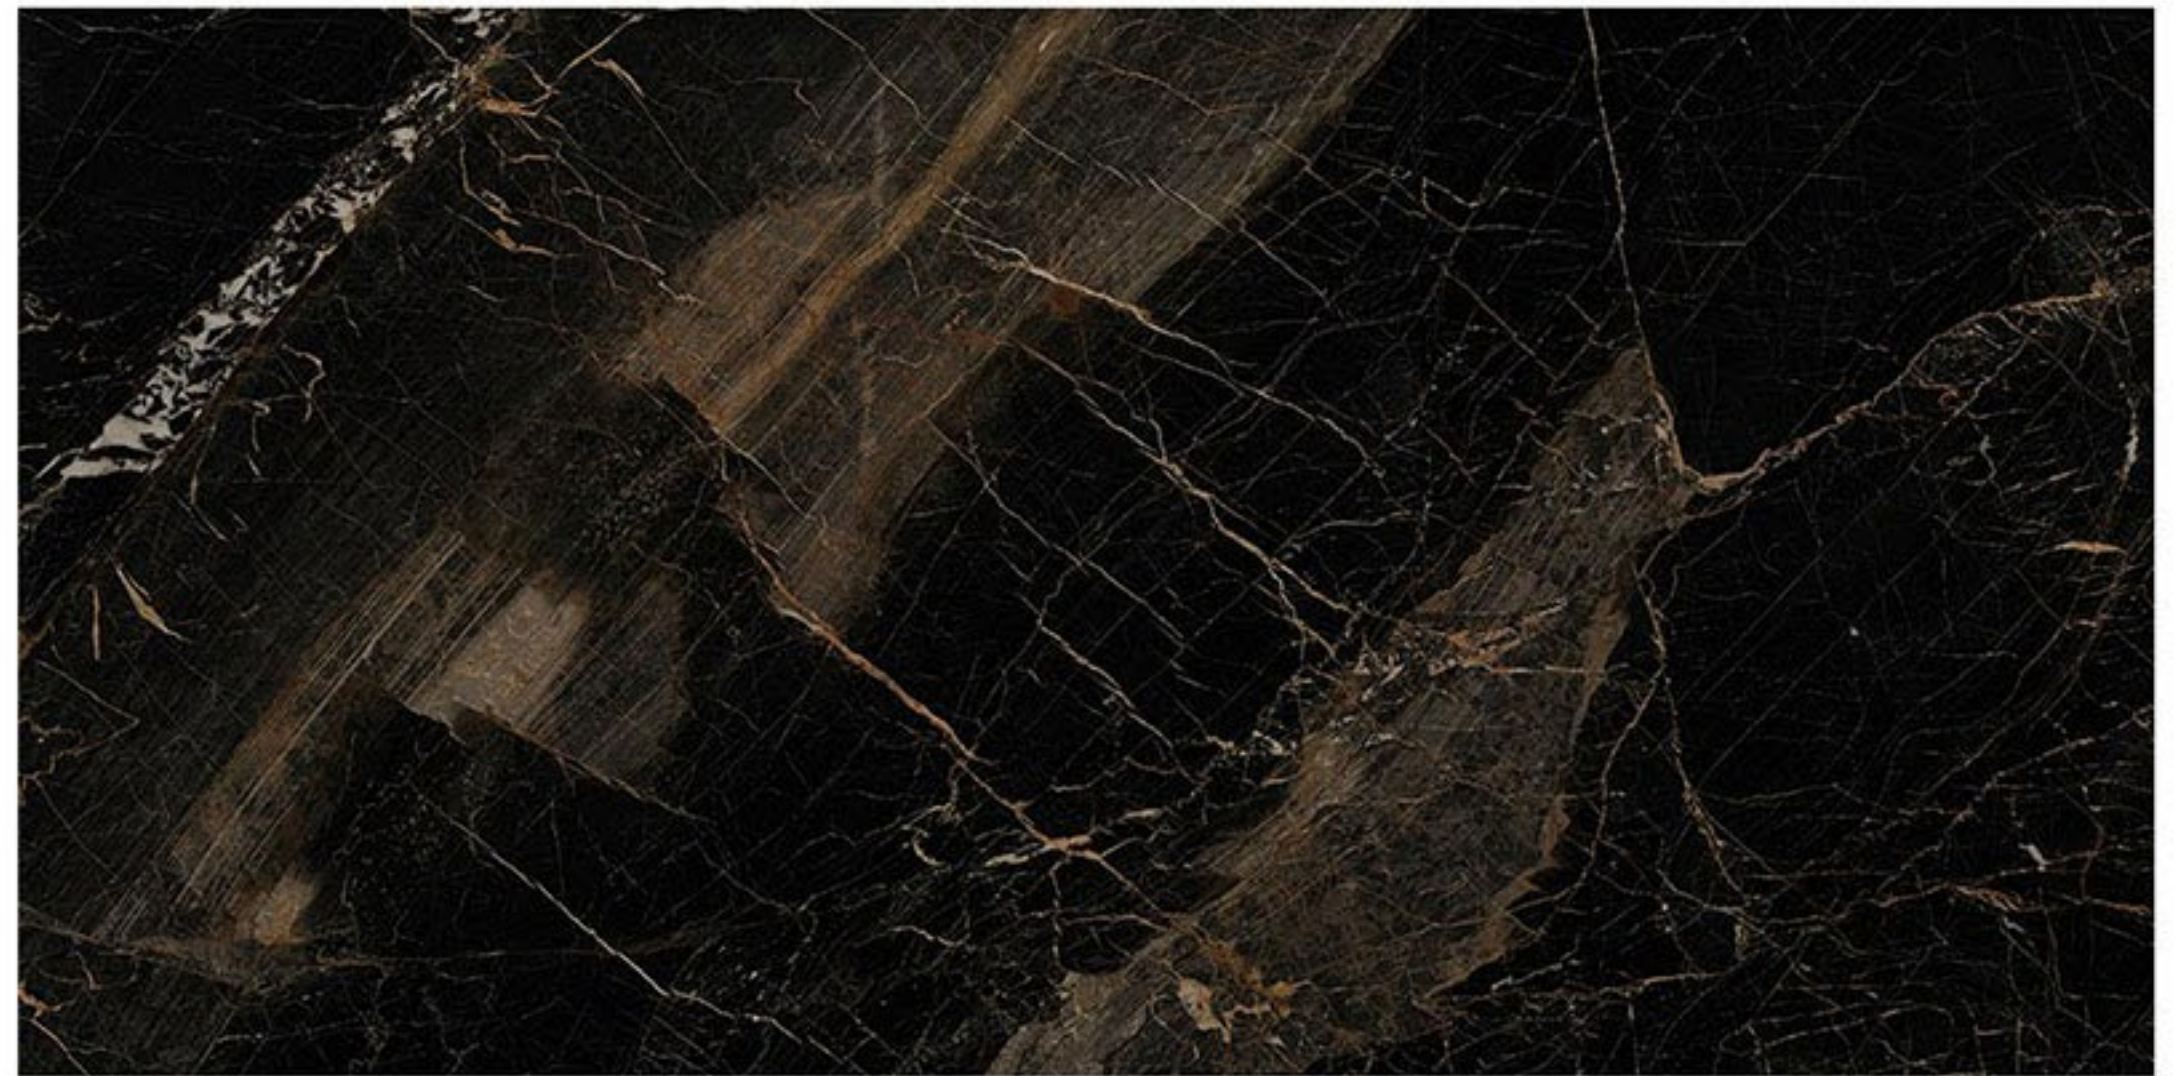

BLACK BURN

ABADIS SLAB BLACK BURN NANO POLISHED | 6 FACES
ABADIS SLAB BLACK BURN 800X1600 mm