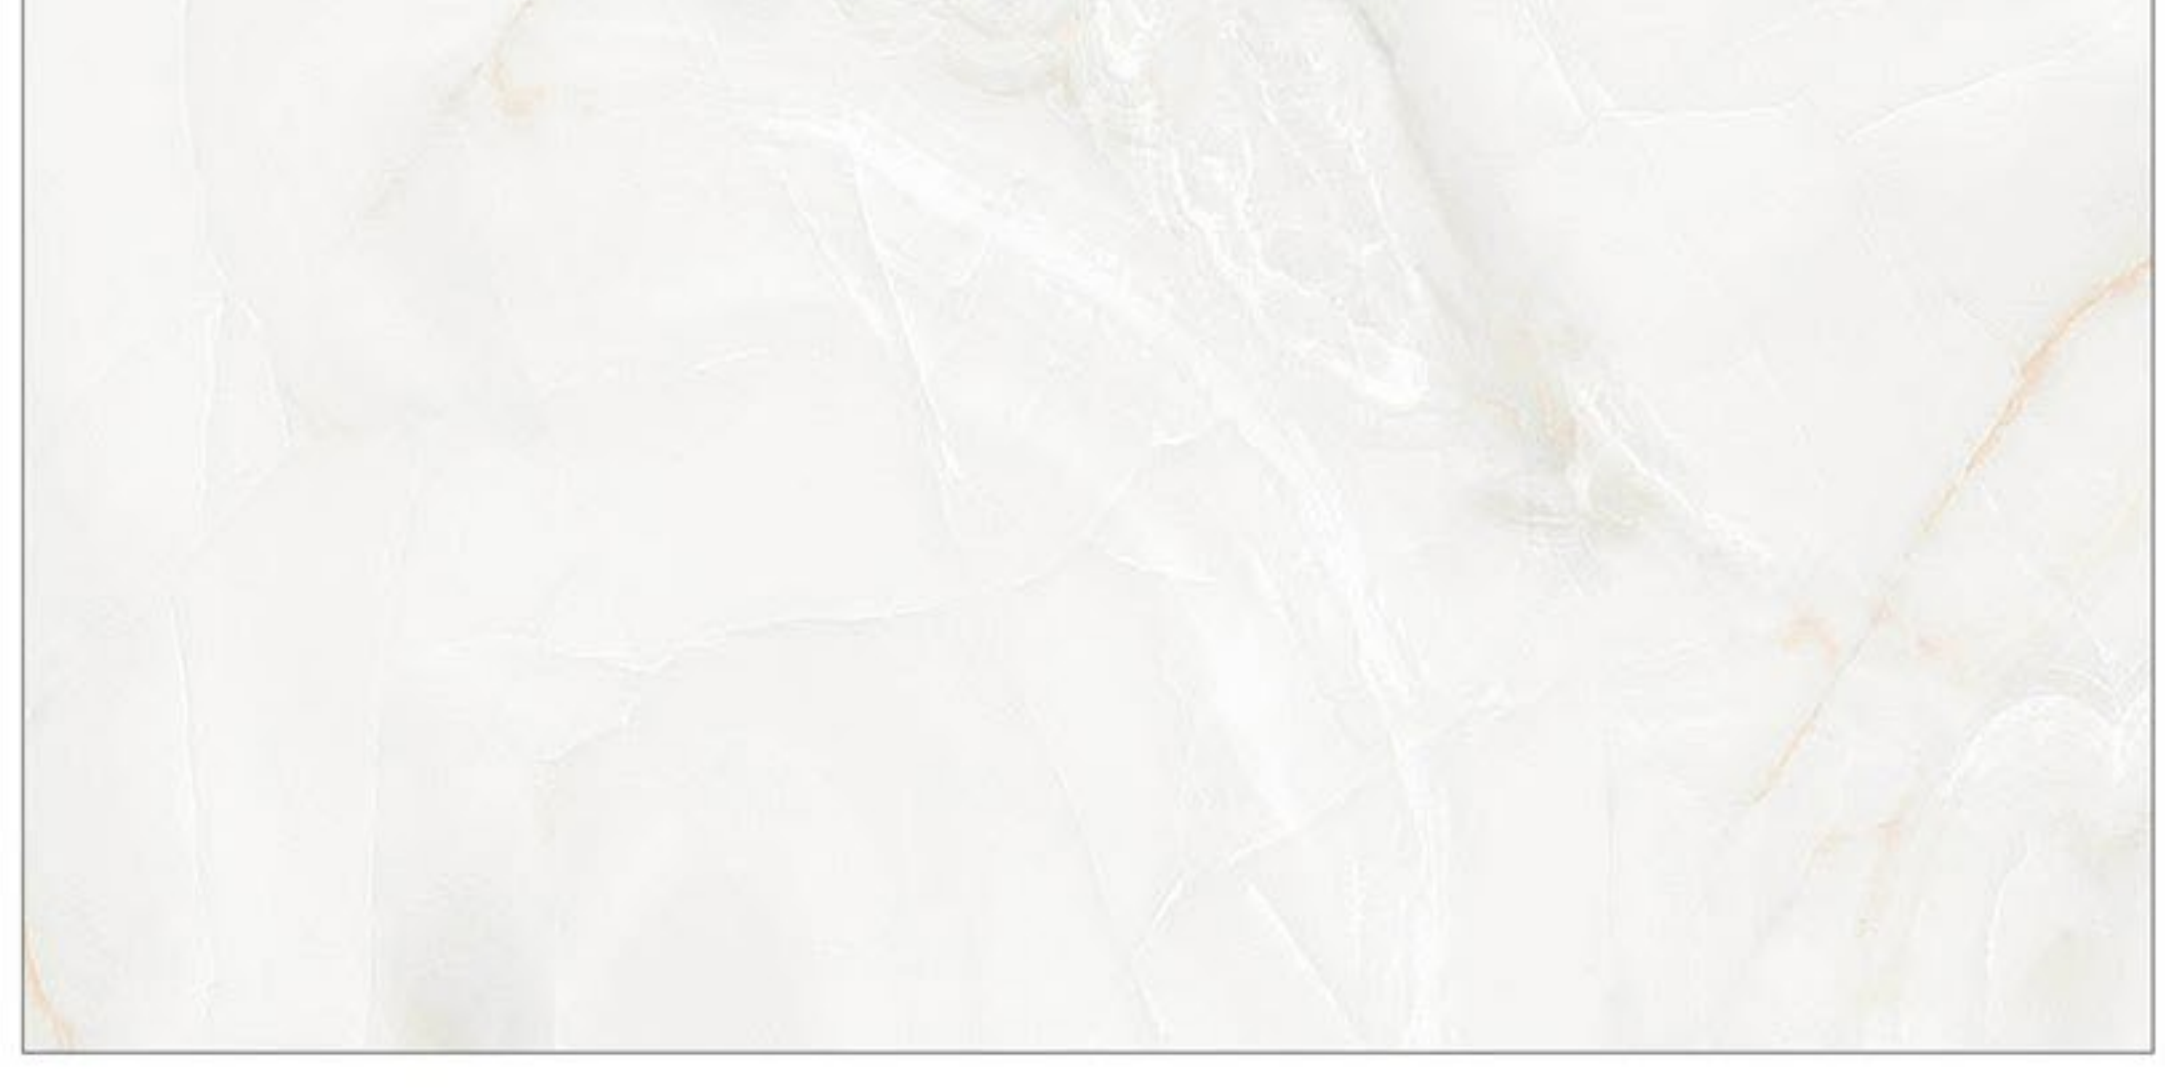

MARION LIGHT

ABADIS SLAB MARION LIGHT NANO POLISHED | 6 FACES

ABADIS SLAB MARION LIGHT **800X1600** mm