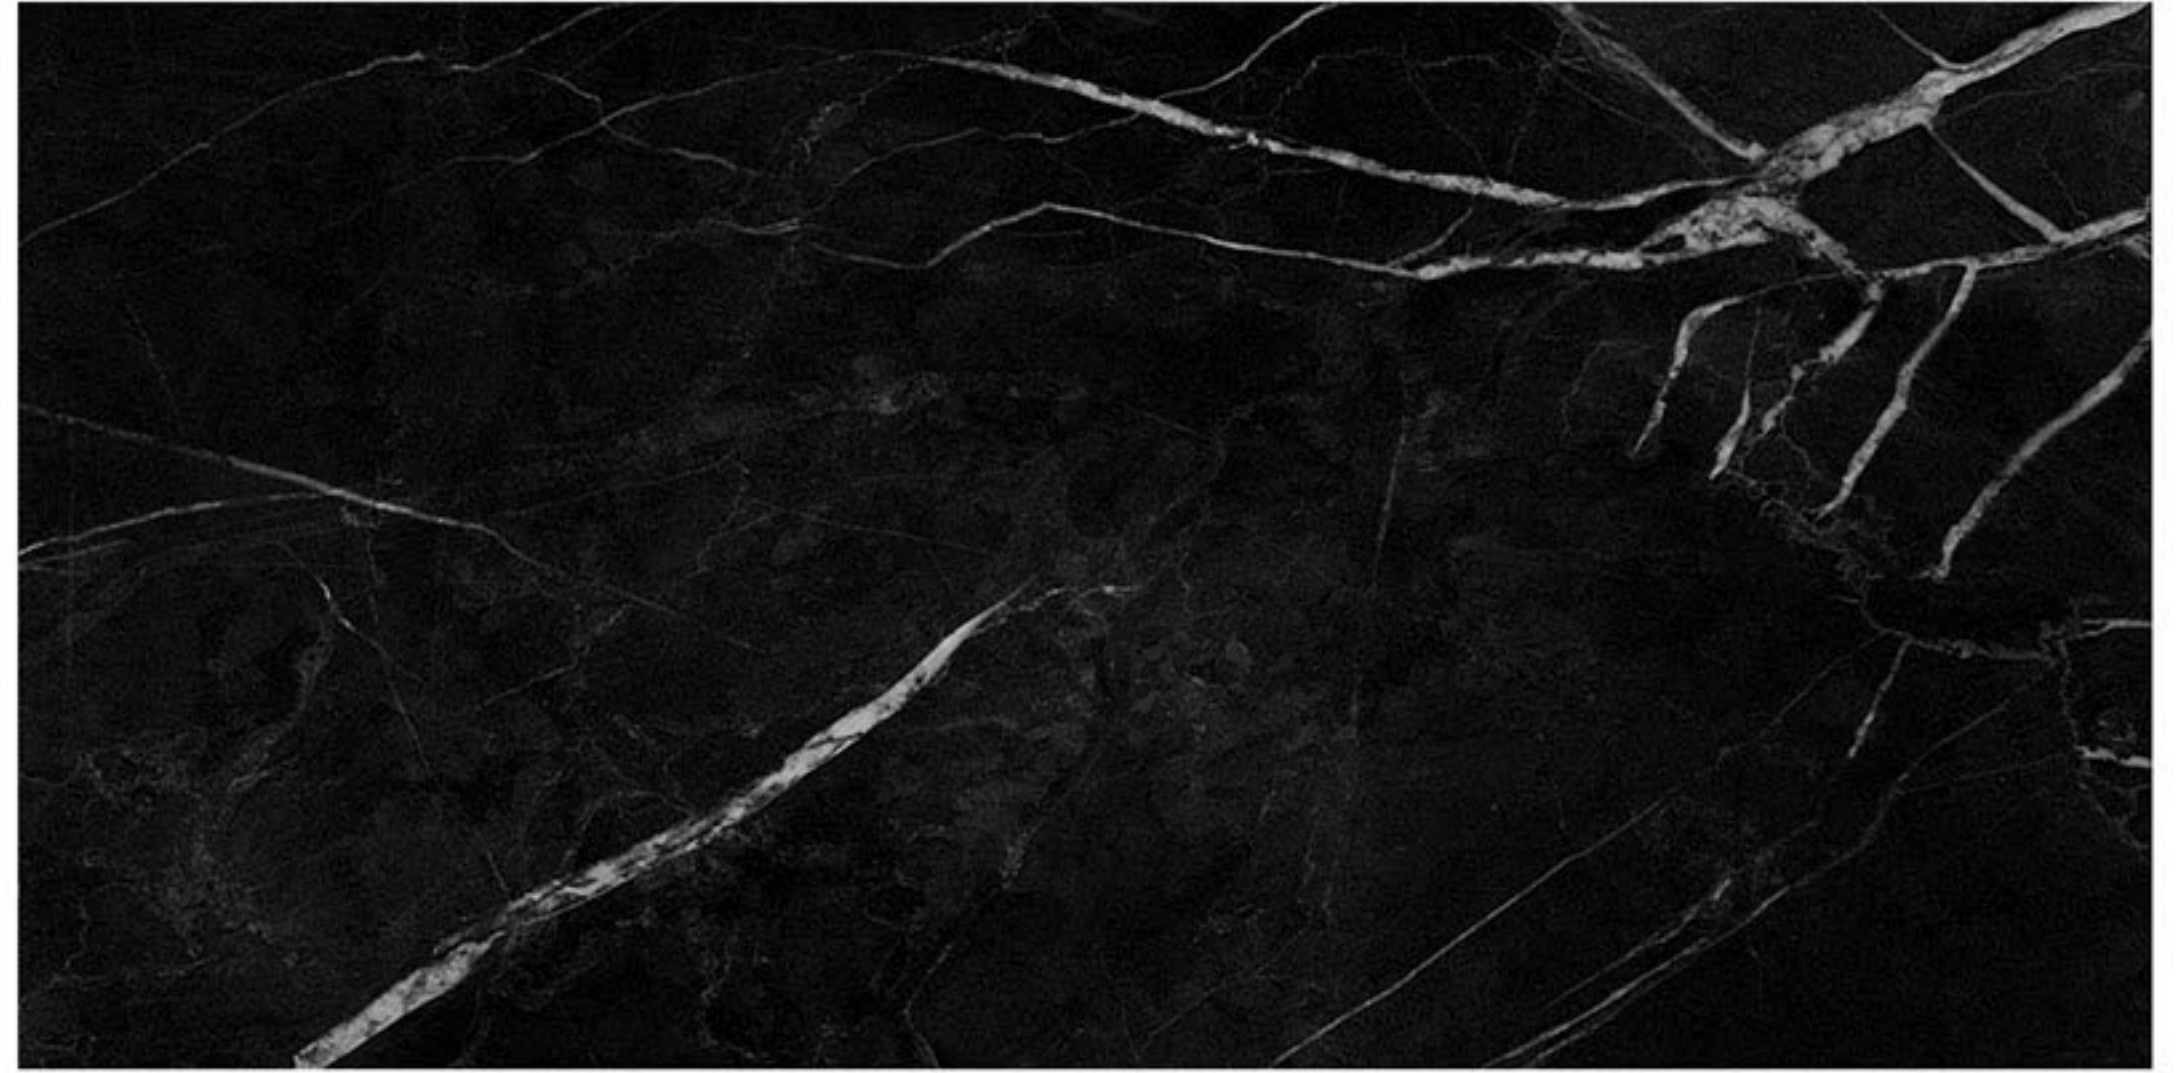

ALAYTA

ABADIS SLAB ALAYTA NANO POLISHED | 6 FACES
ABADIS SLAB ALAYTA 800X1600 mm