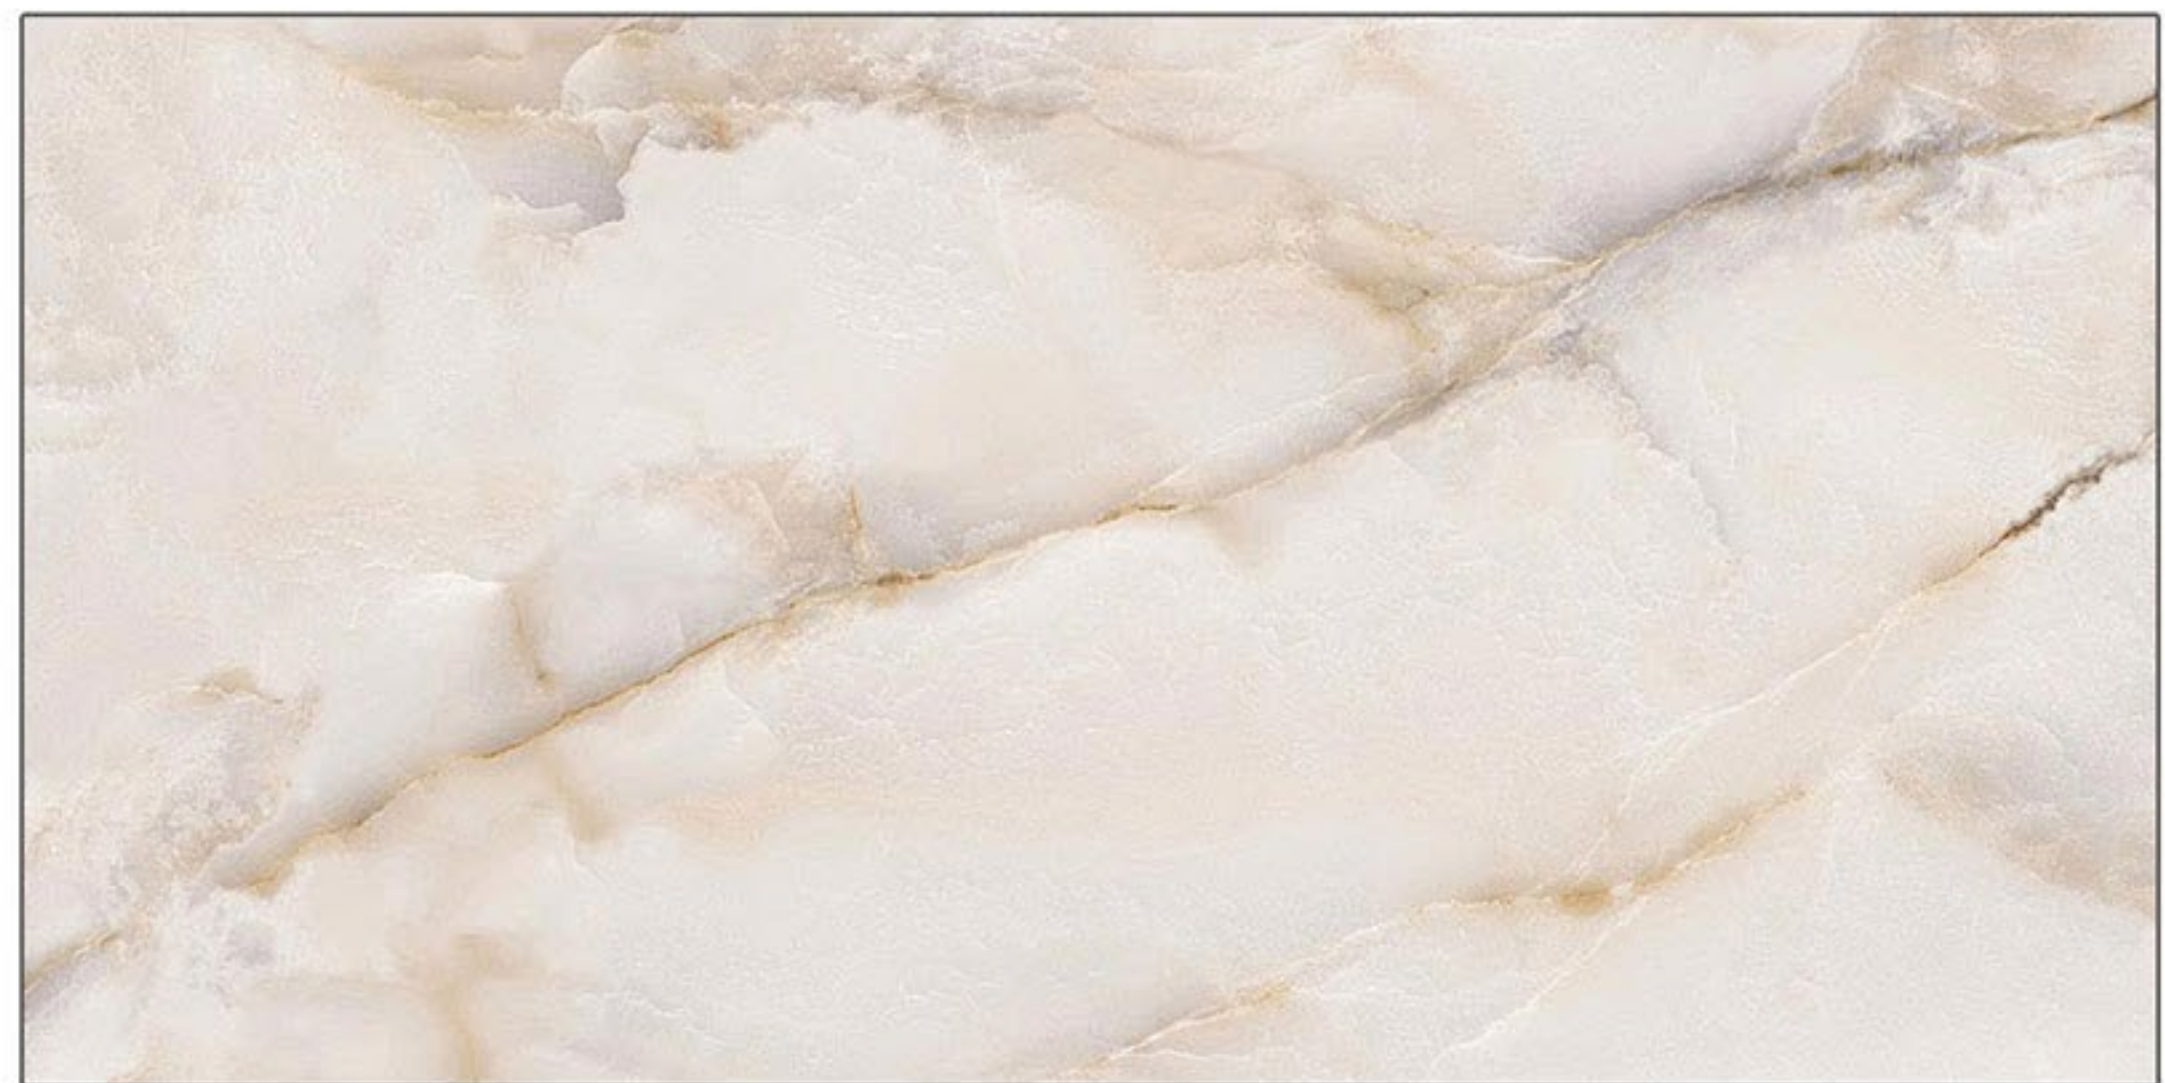

HIELAND BEIGE

ABADIS SLAB HIELAND BEIGE NANO POLISHED | 6 FACES
ABADIS SLAB HIELAND BEIGE **800X1600** mm