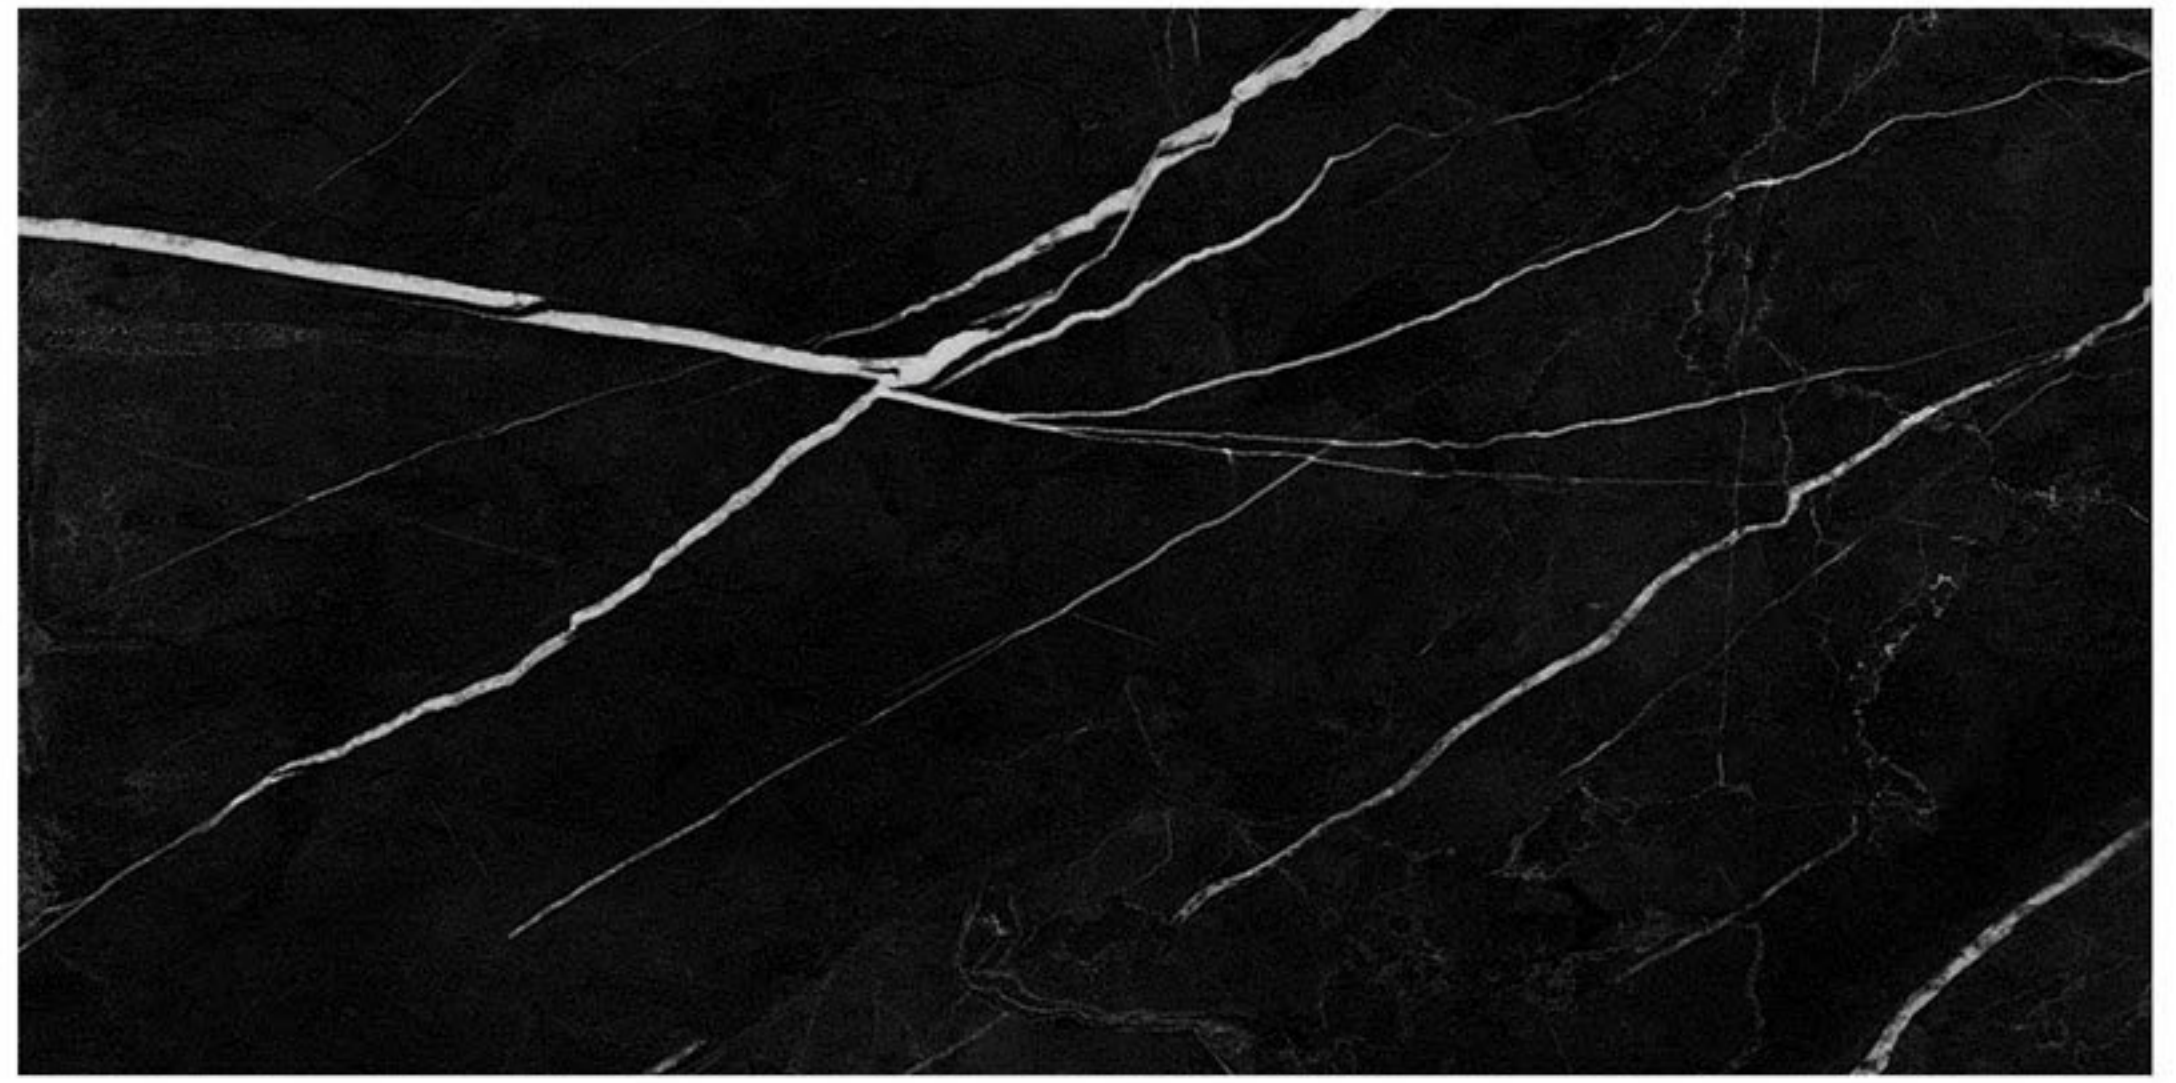

ALAYTA

ABADIS SLAB ALAYTA NANO POLISHED | 6 FACES
ABADIS SLAB ALAYTA 800X1600 mm