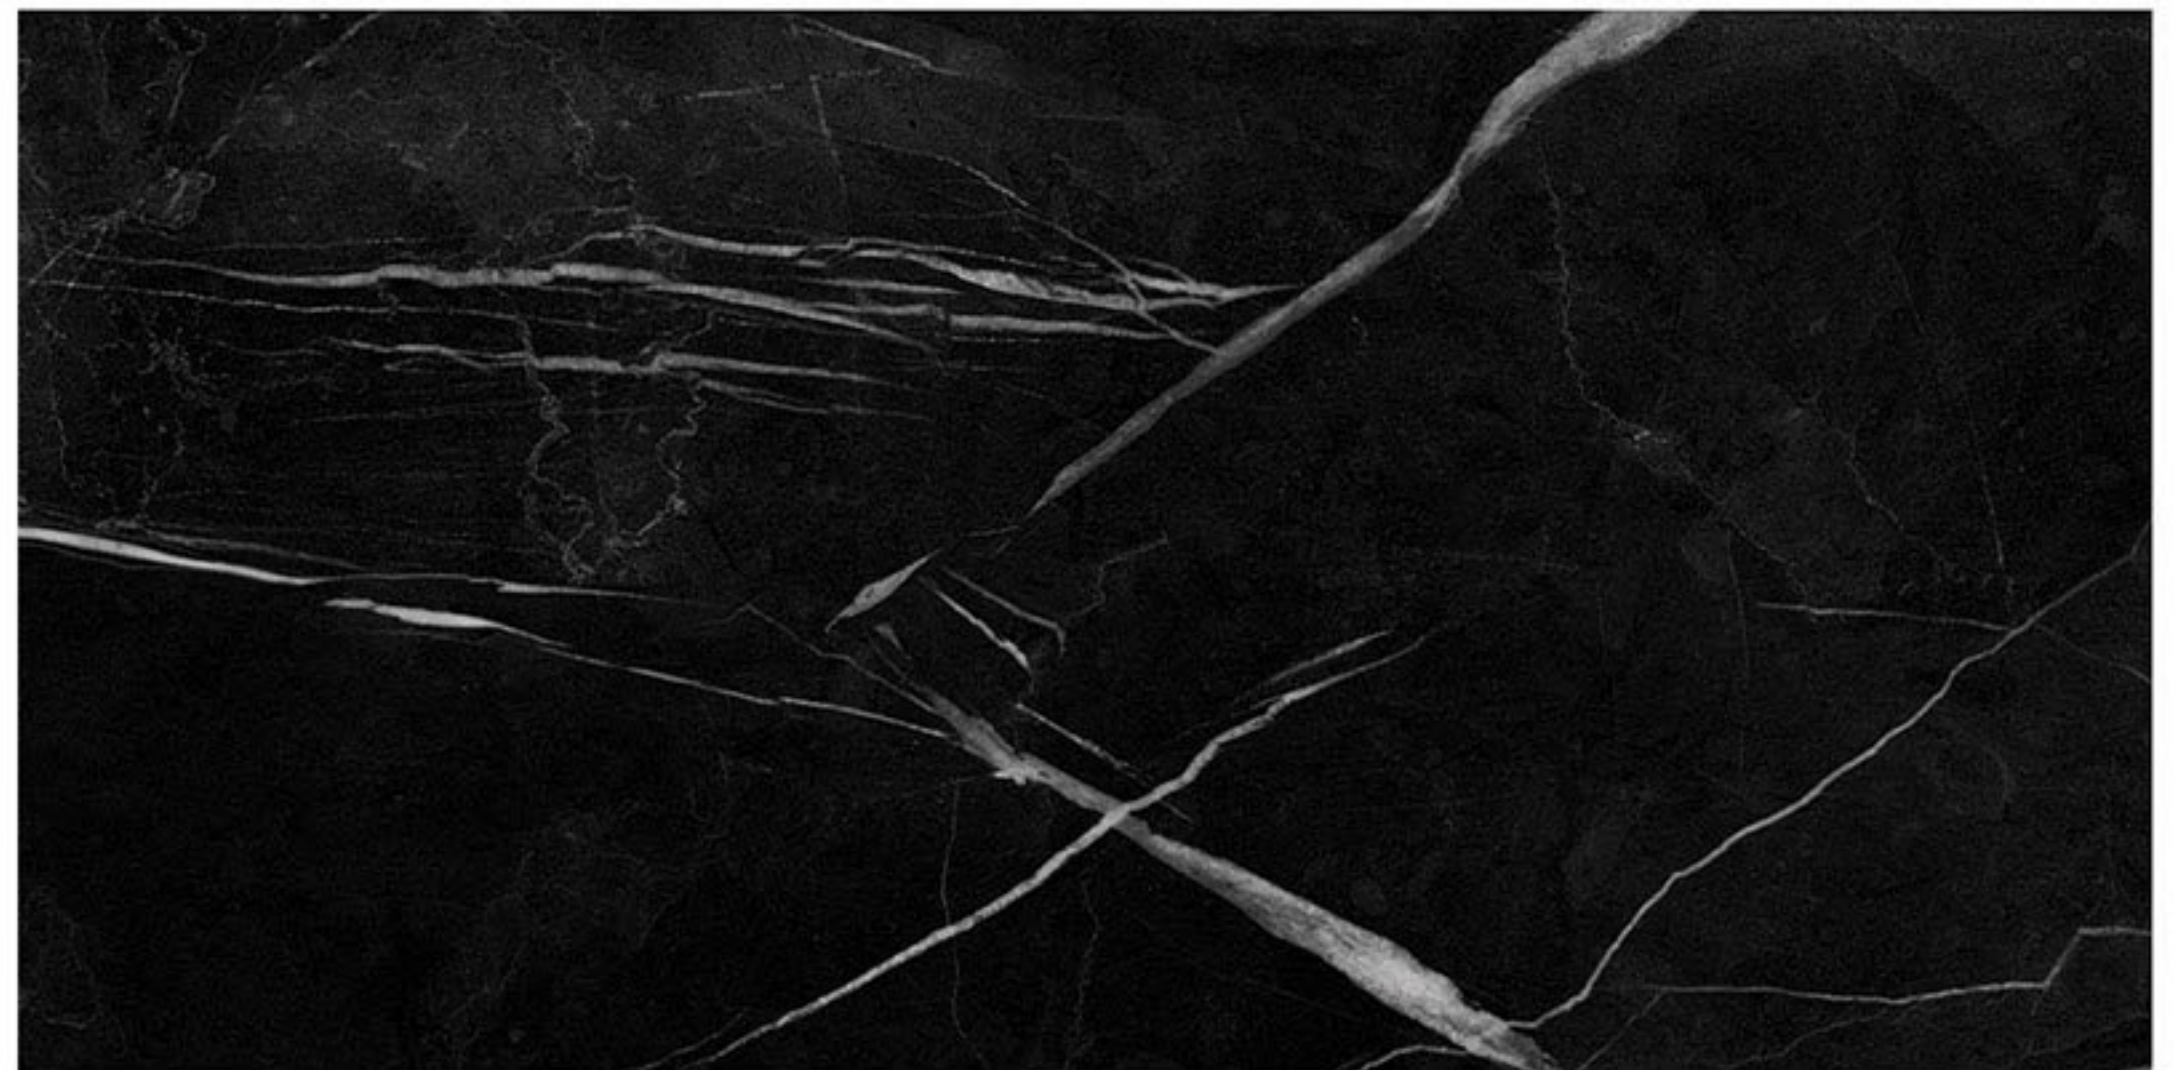

ALAYTA

ABADIS SLAB ALAYTA NANO POLISHED | 6 FACES
ABADIS SLAB ALAYTA 800X1600 mm