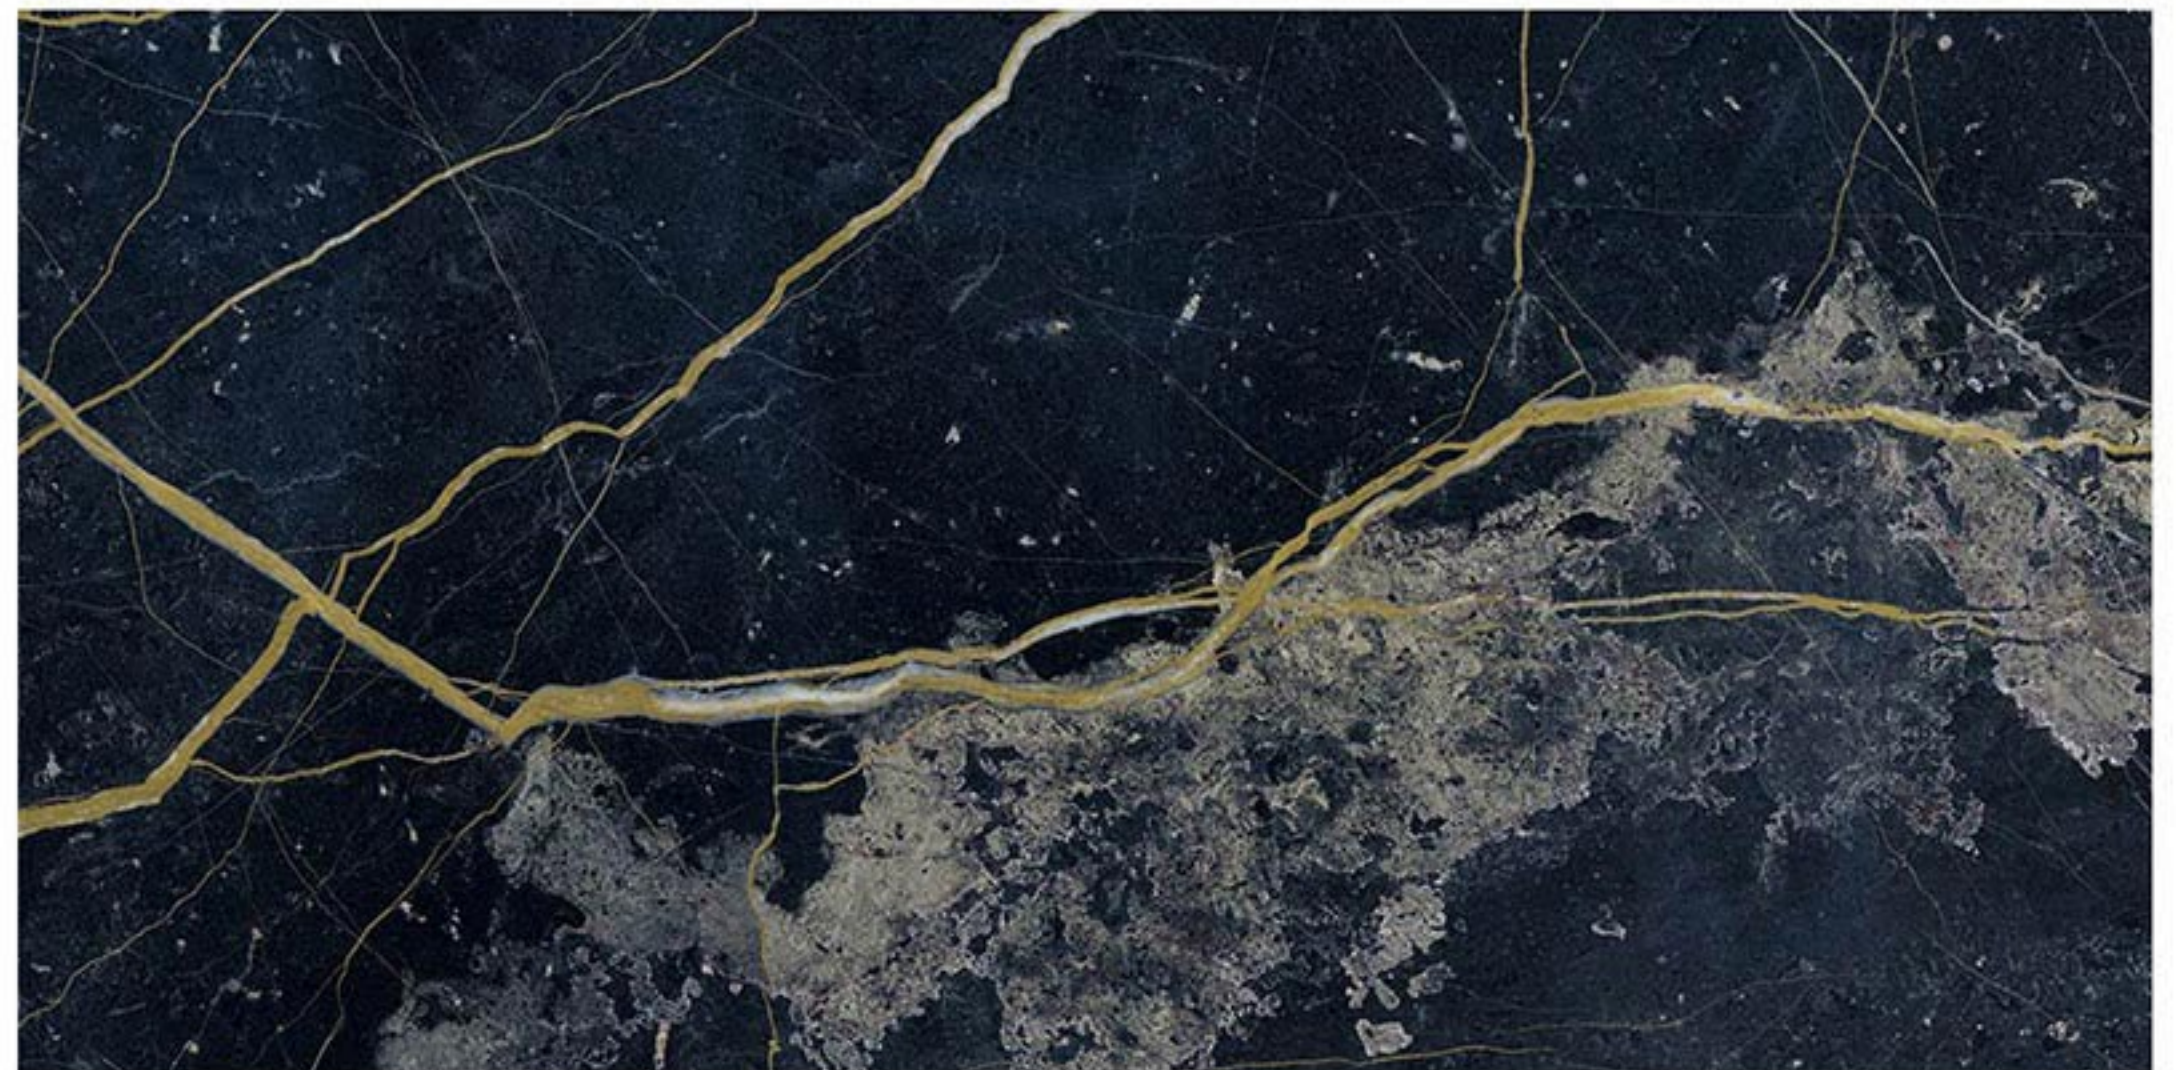

ARVEX

ABADIS SLAB ARVEX NANO POLISHED | 6 FACES
ABADIS SLAB ARVEX 800X1600 mm