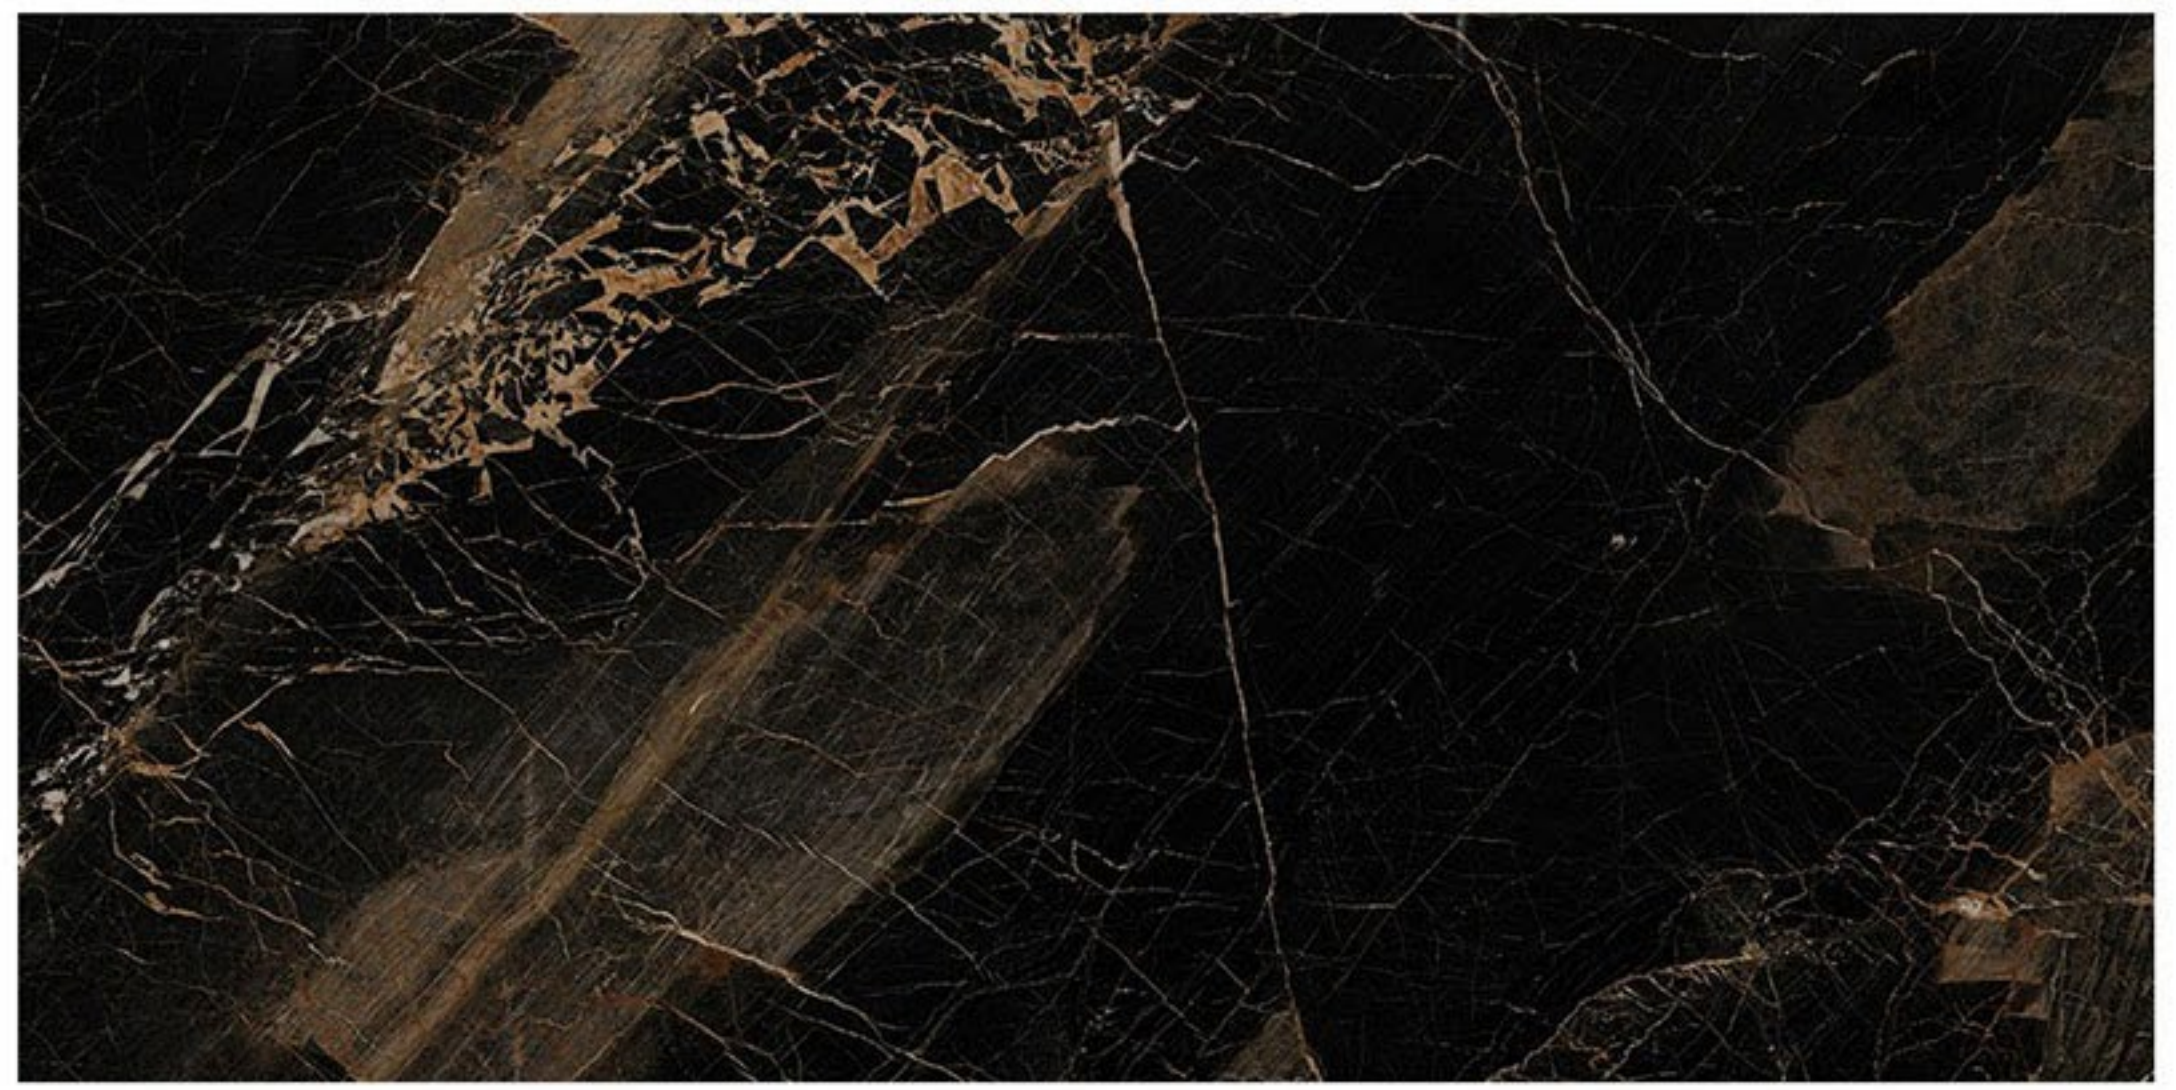

BLACK BURN

ABADIS SLAB BLACK BURN NANO POLISHED | 6 FACES
ABADIS SLAB BLACK BURN 800X1600 mm