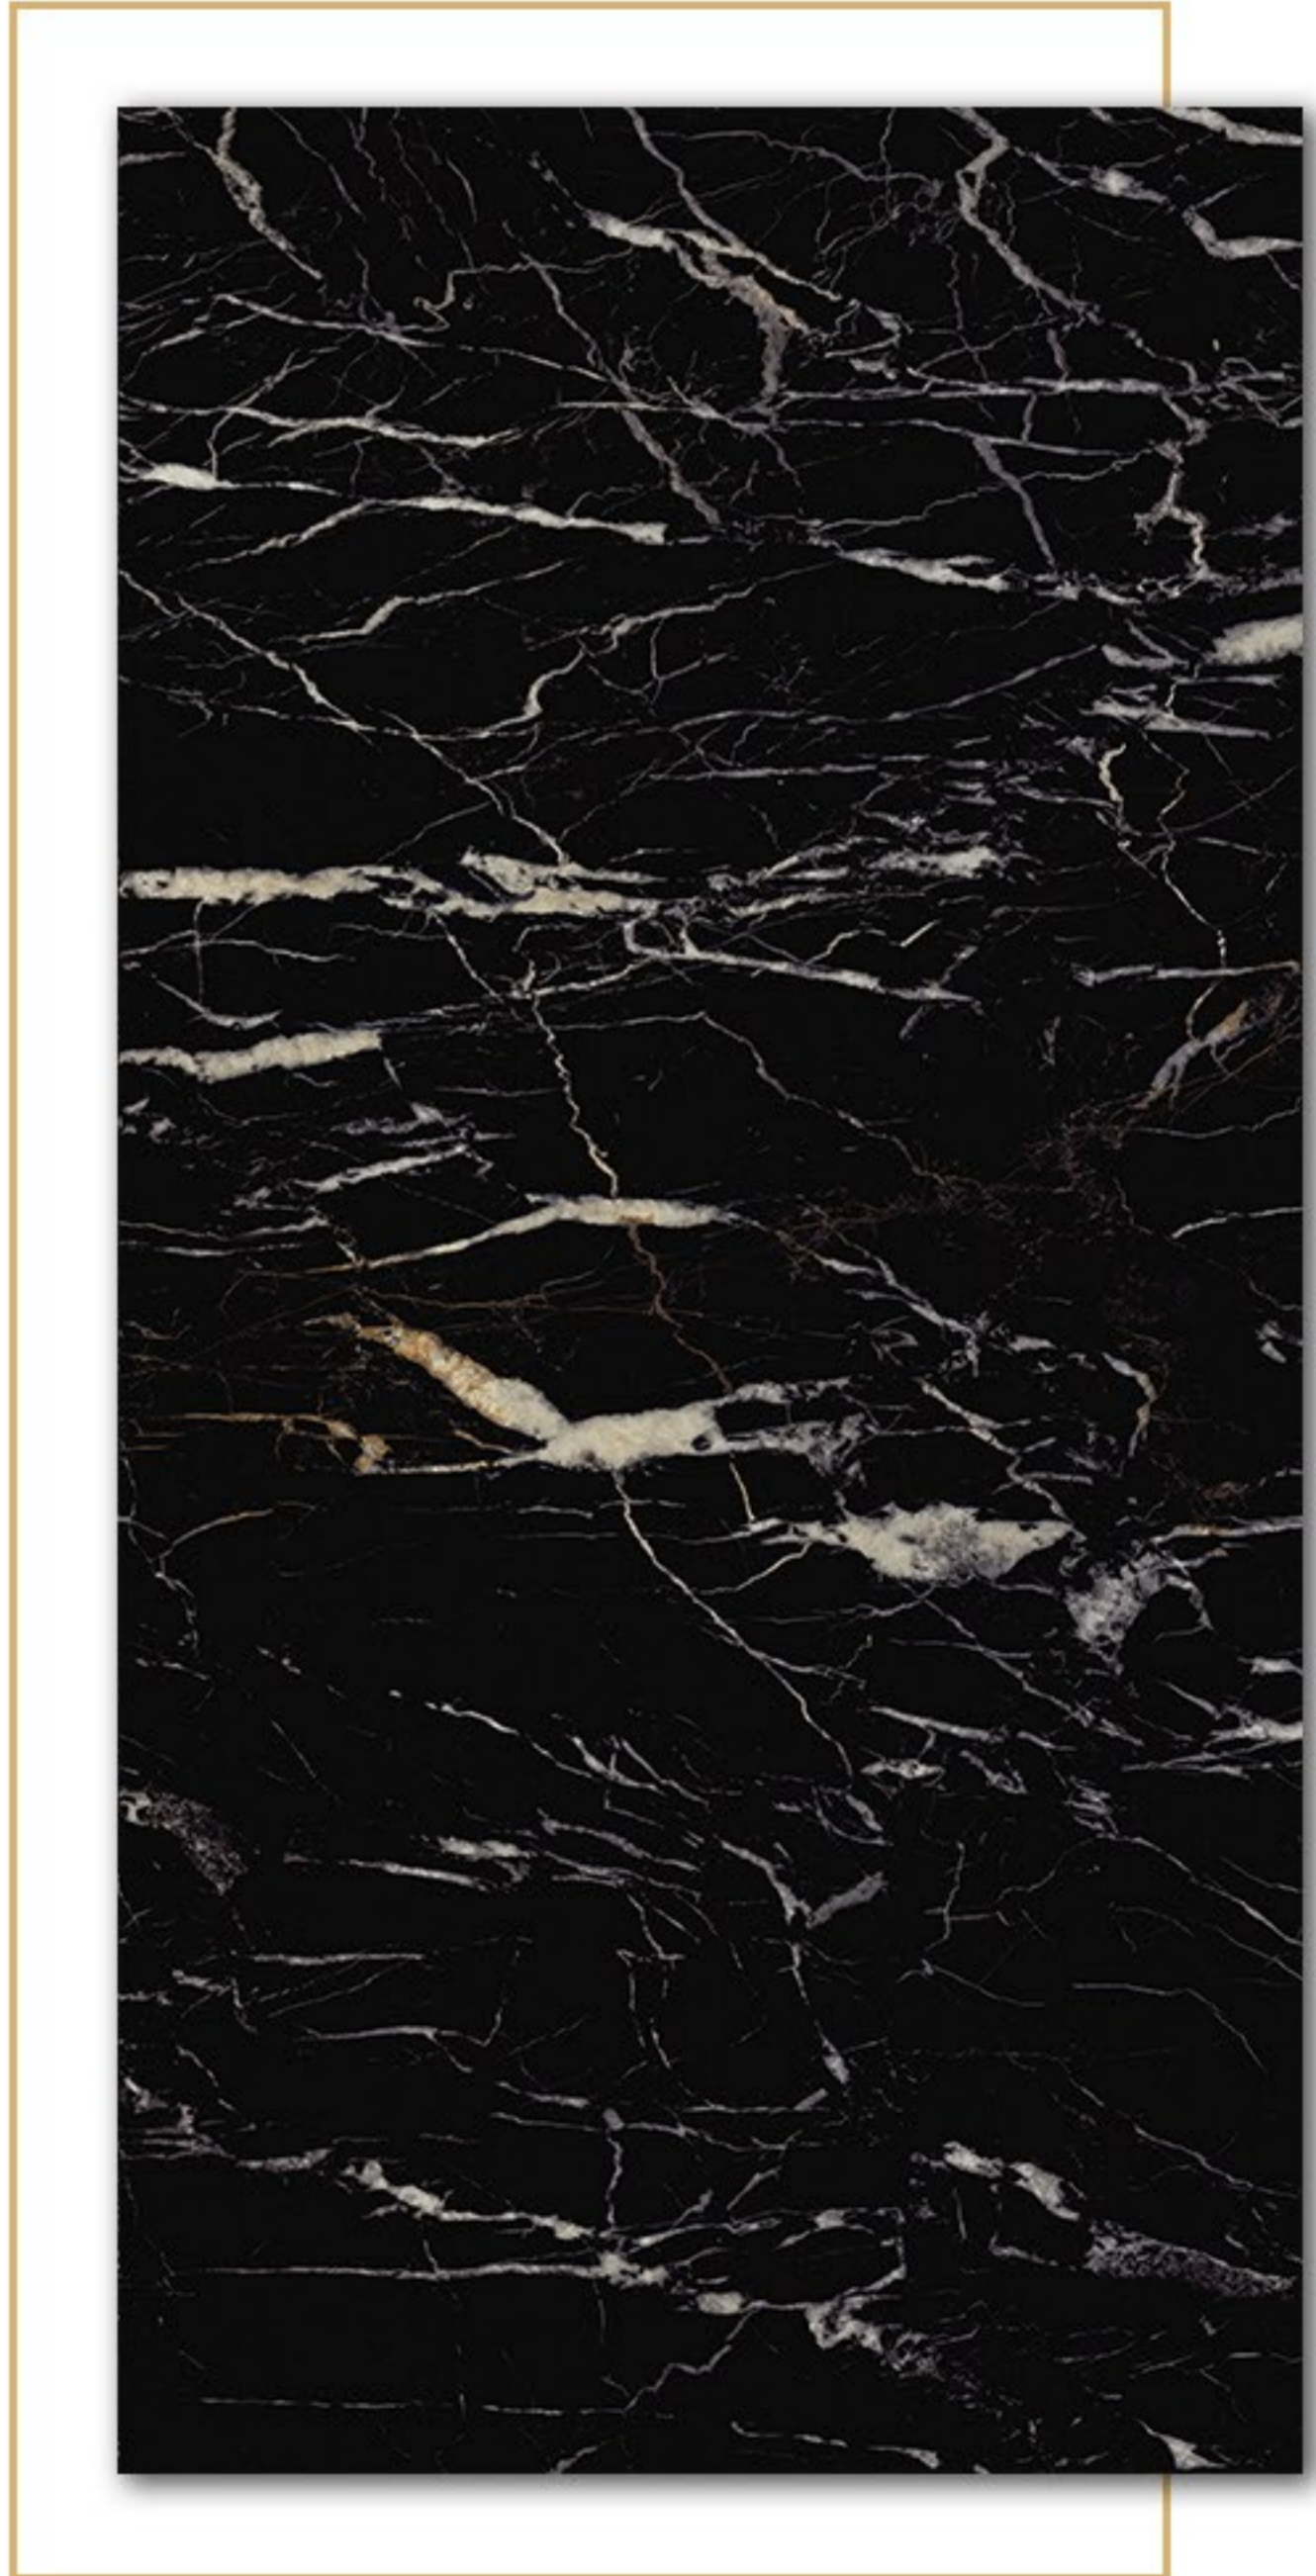

MONTAU

Porcelain
Thickness 10mm
6 Faces-Nano Polished

ABADIS TILE
WWW.ABADISTILE.COM