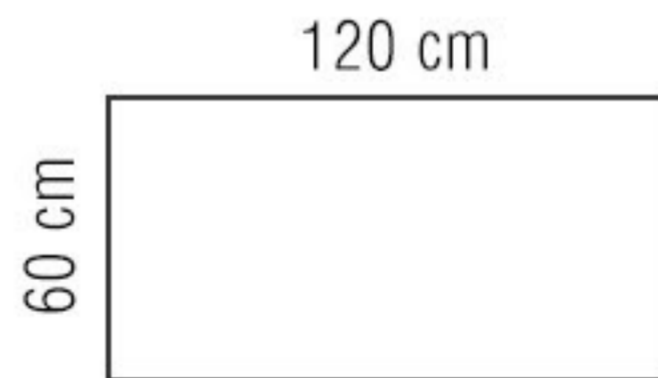

60x120 - 8 Faces
Thickness 10mm
Porcelain

2023

NEW

COLLECTIONS