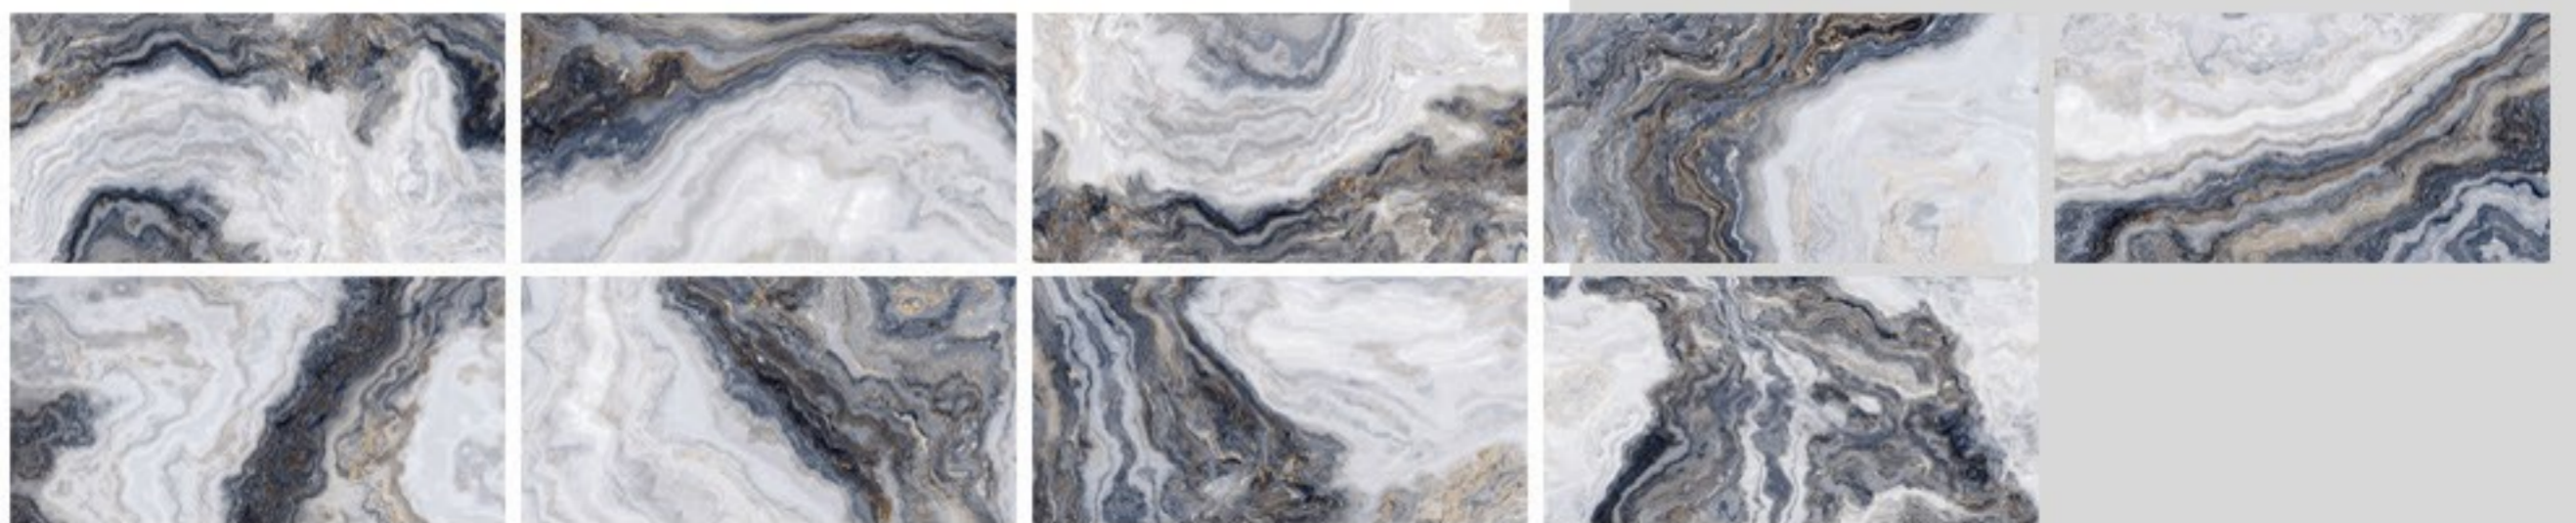

60x120 - 9 Faces
Nano Polished