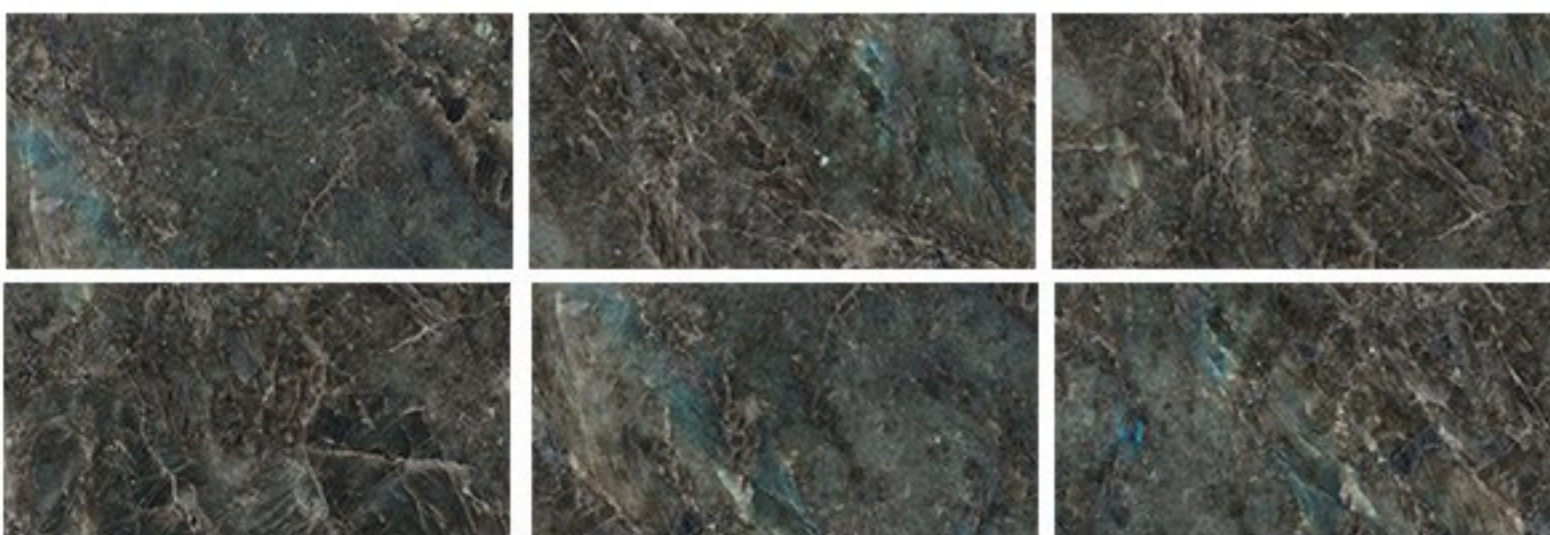

ABADIS TILE

GABRIS

60x120 - 6 Faces
Nano Polished