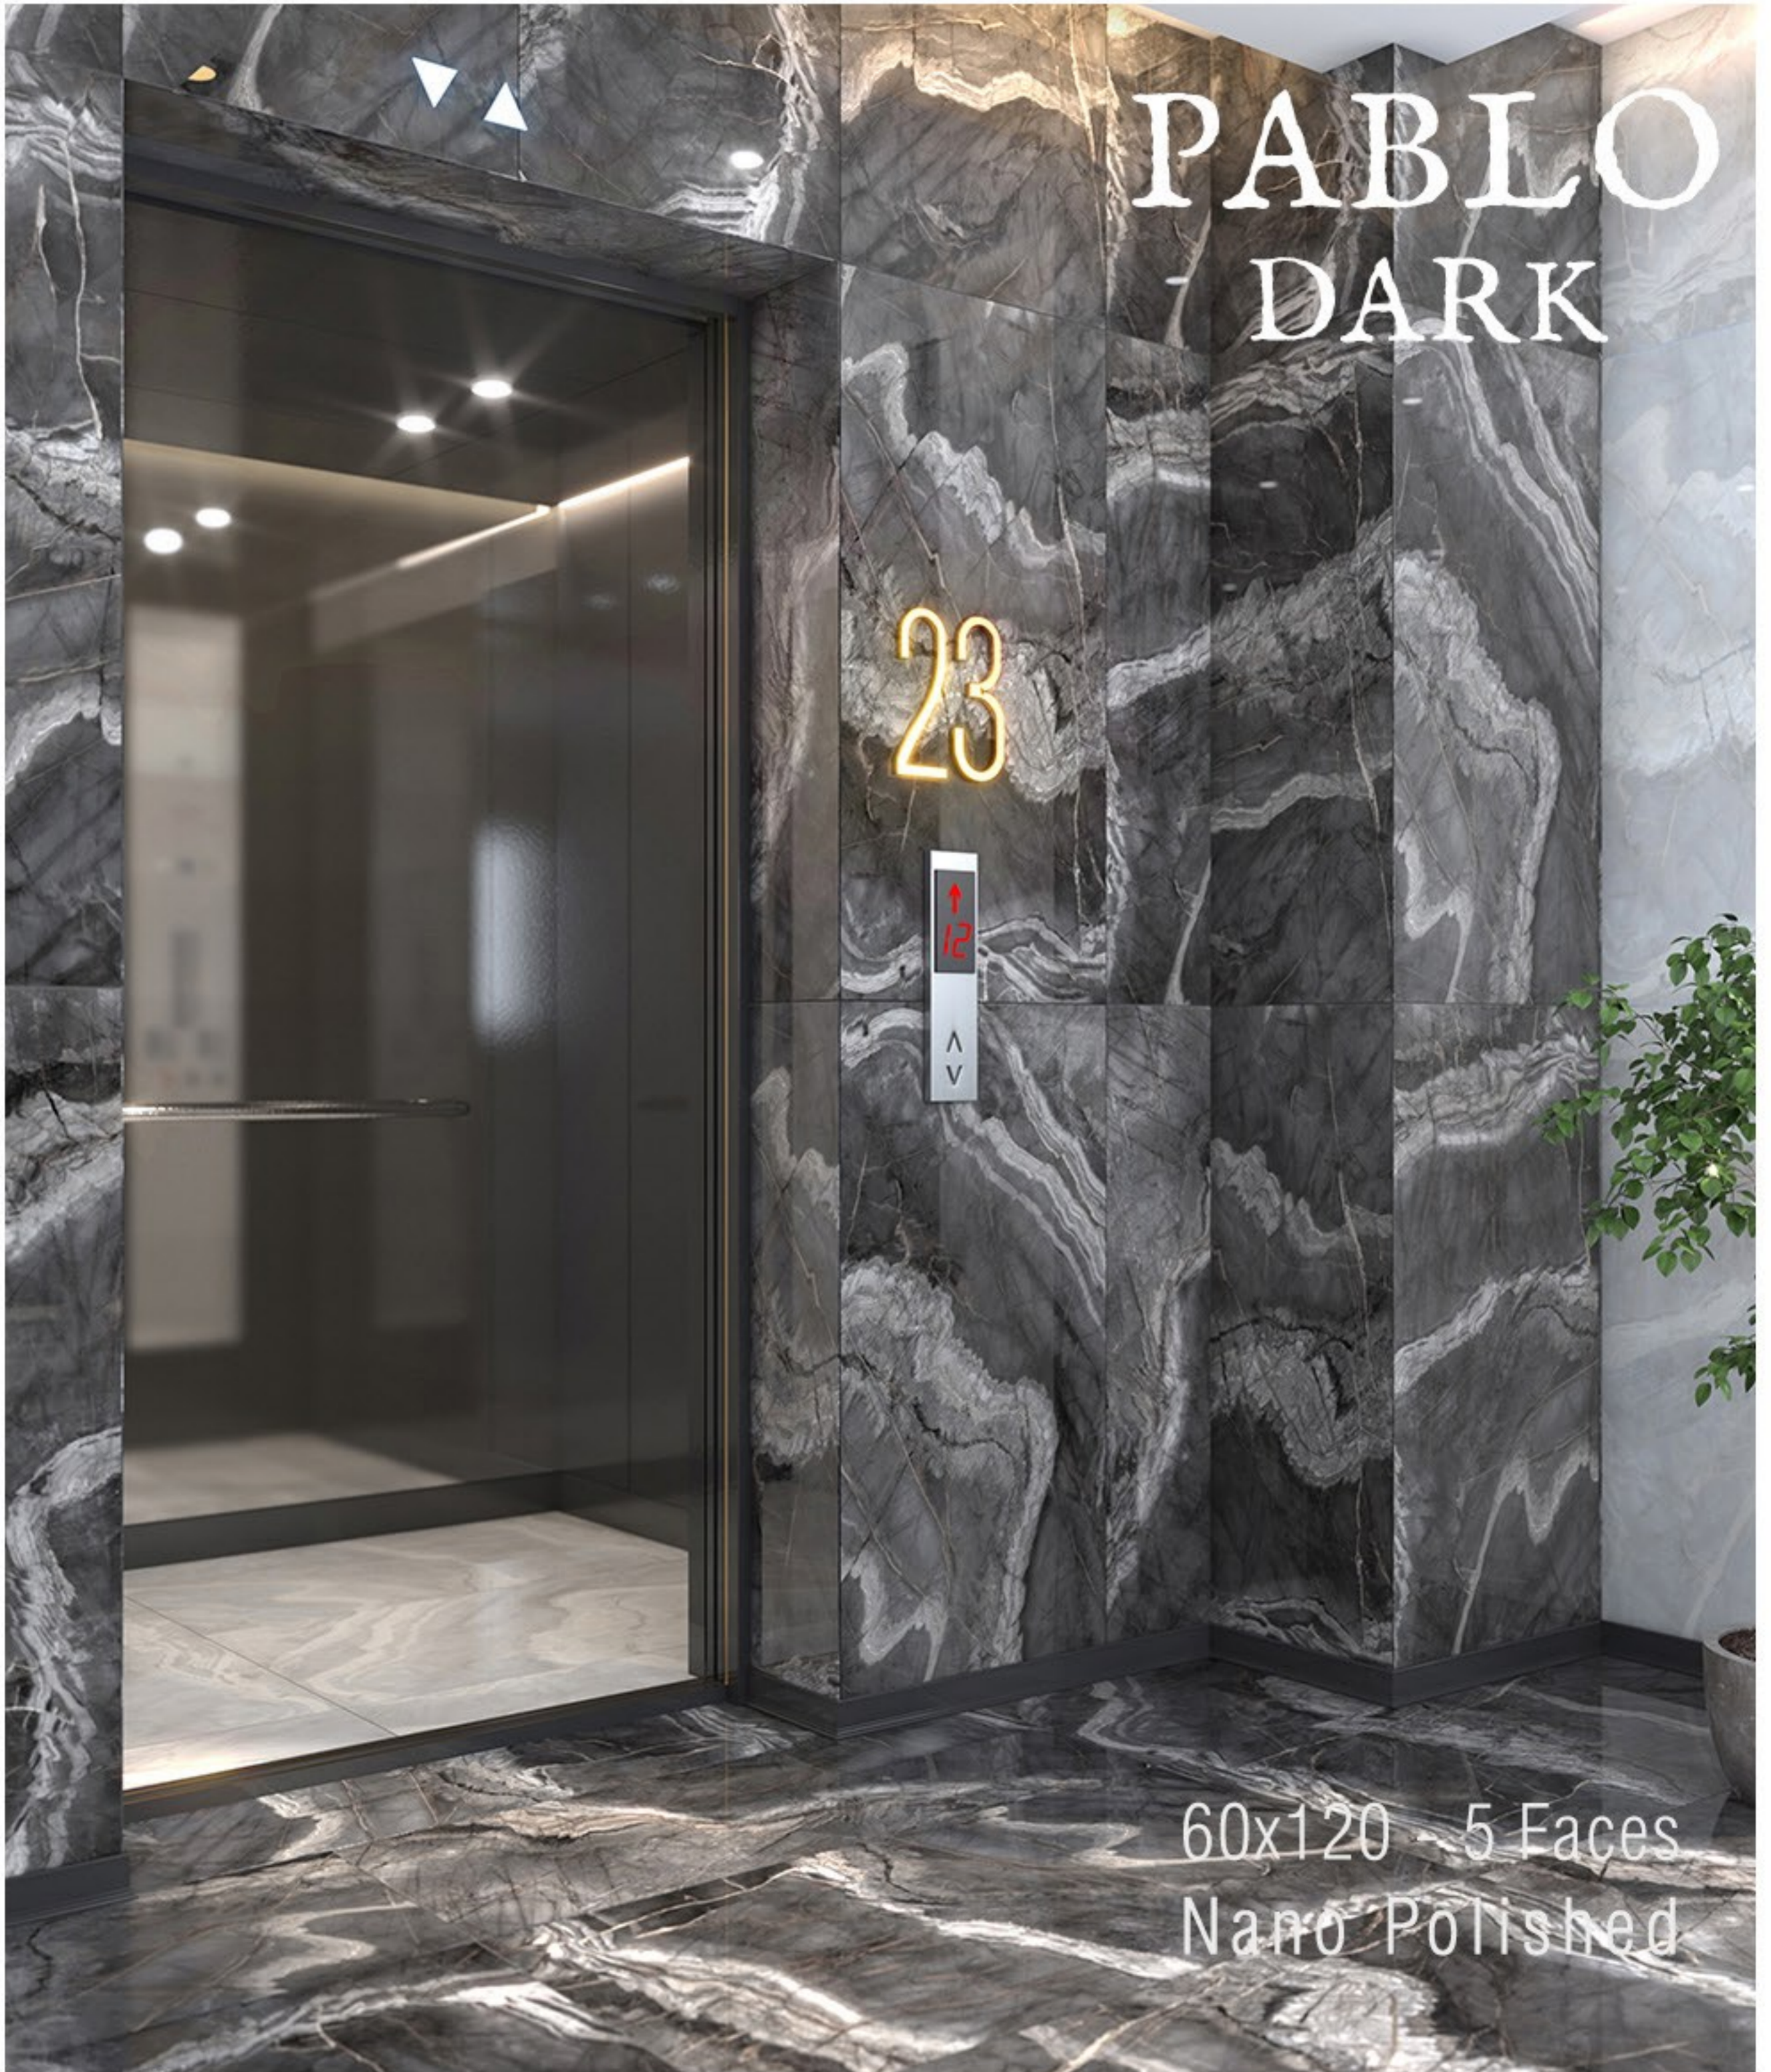

PABLO - DARK

23

60x120 - 5 Faces
Nano Polished