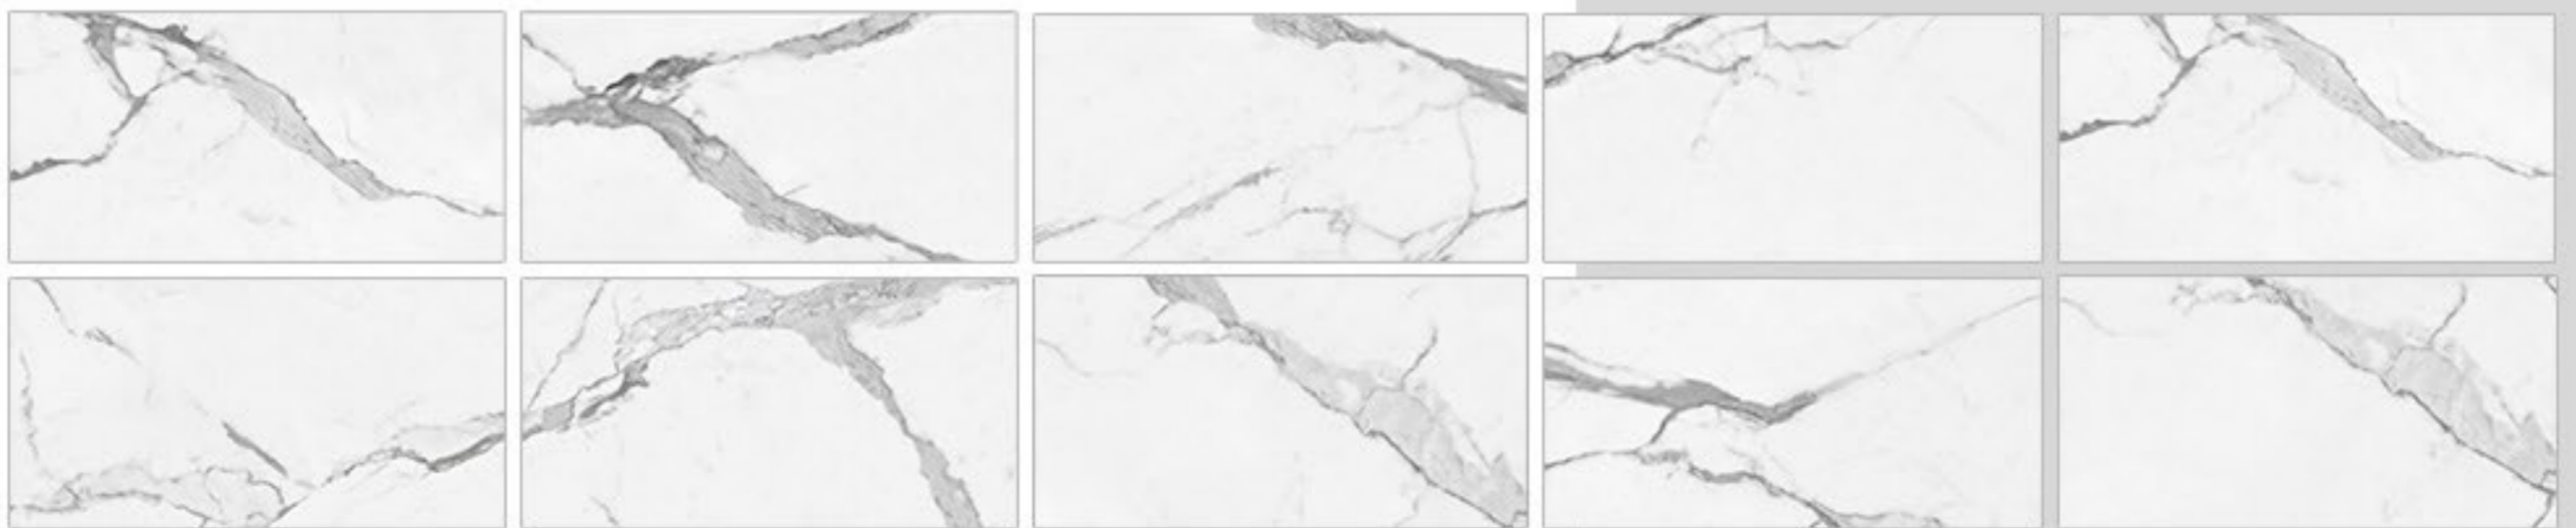

60x120 - 10 Faces
Nano Polished