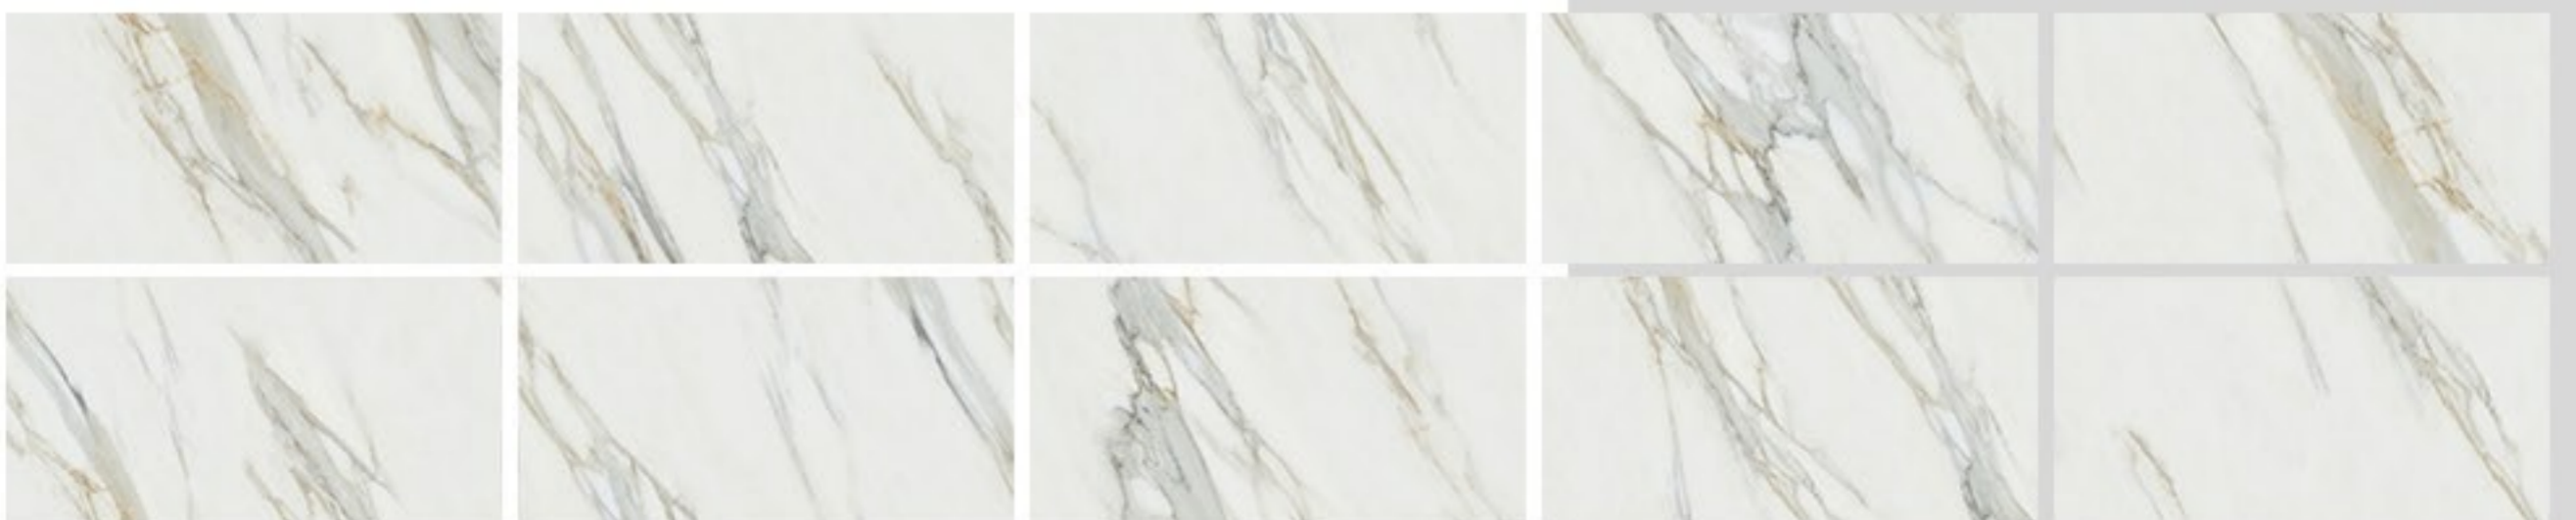

ABADIS TILE

ORLANDO

60x120 - 10 Faces
Glossy-Porcelain