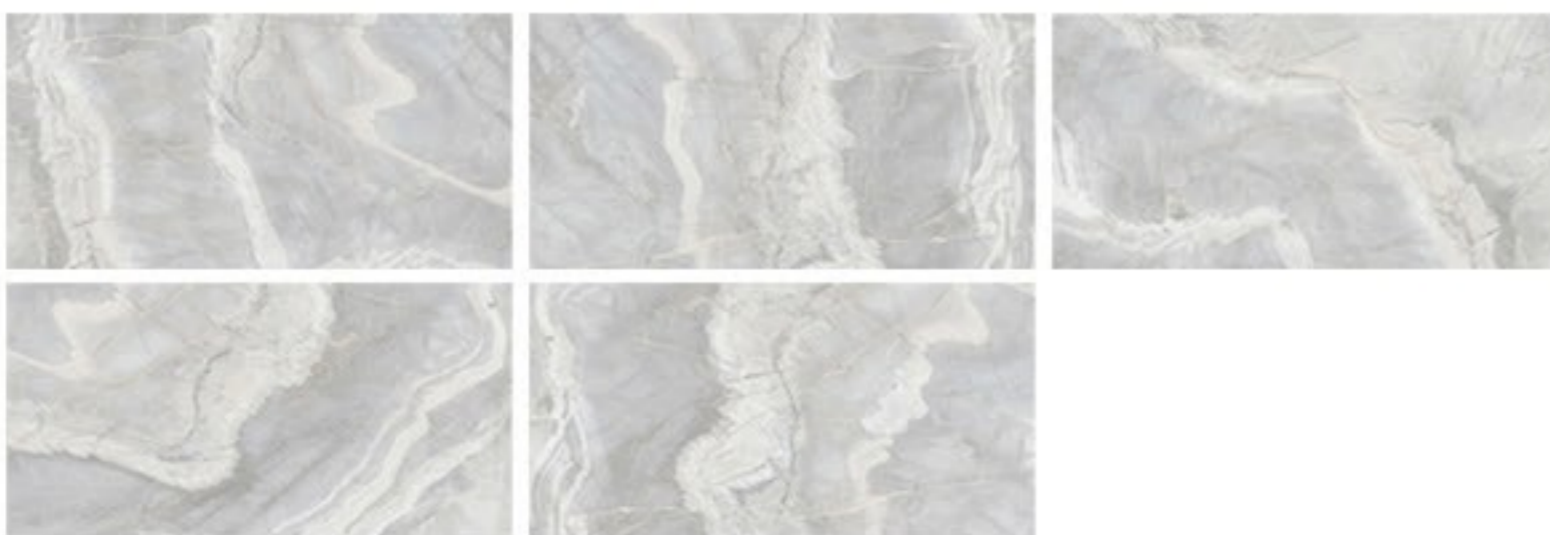

ABADIS TILE

PABLO LIGHT

60x120 - 5 Faces
Nano Polished