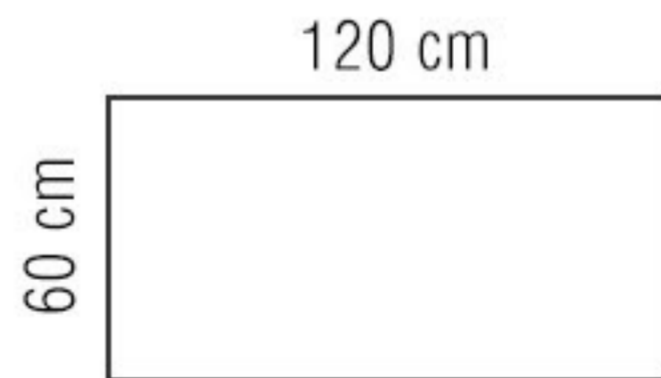

# MONTAU

Nano Polished

60x120 -6 Faces  
Thickness 10mm  
Porcelain

2023

NEW

COLLECTIONS

**MONTAU**