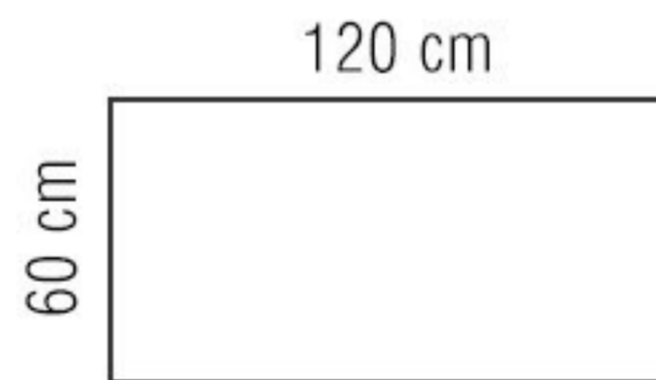

60x120 - 5 Faces

2023

NEW

COLLECTIONS