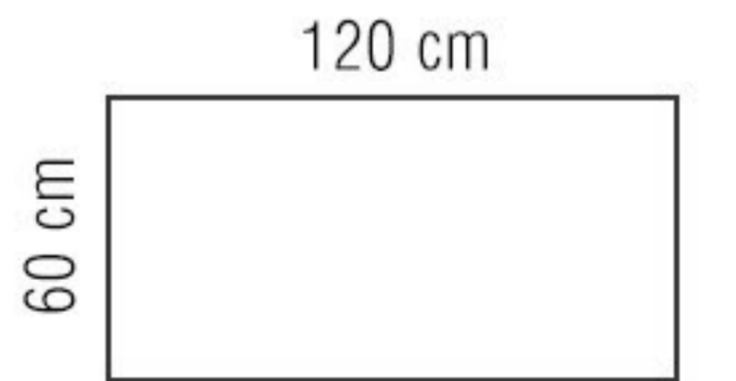

60x120 -10 Faces

2023

NEW

COLLECTIONS