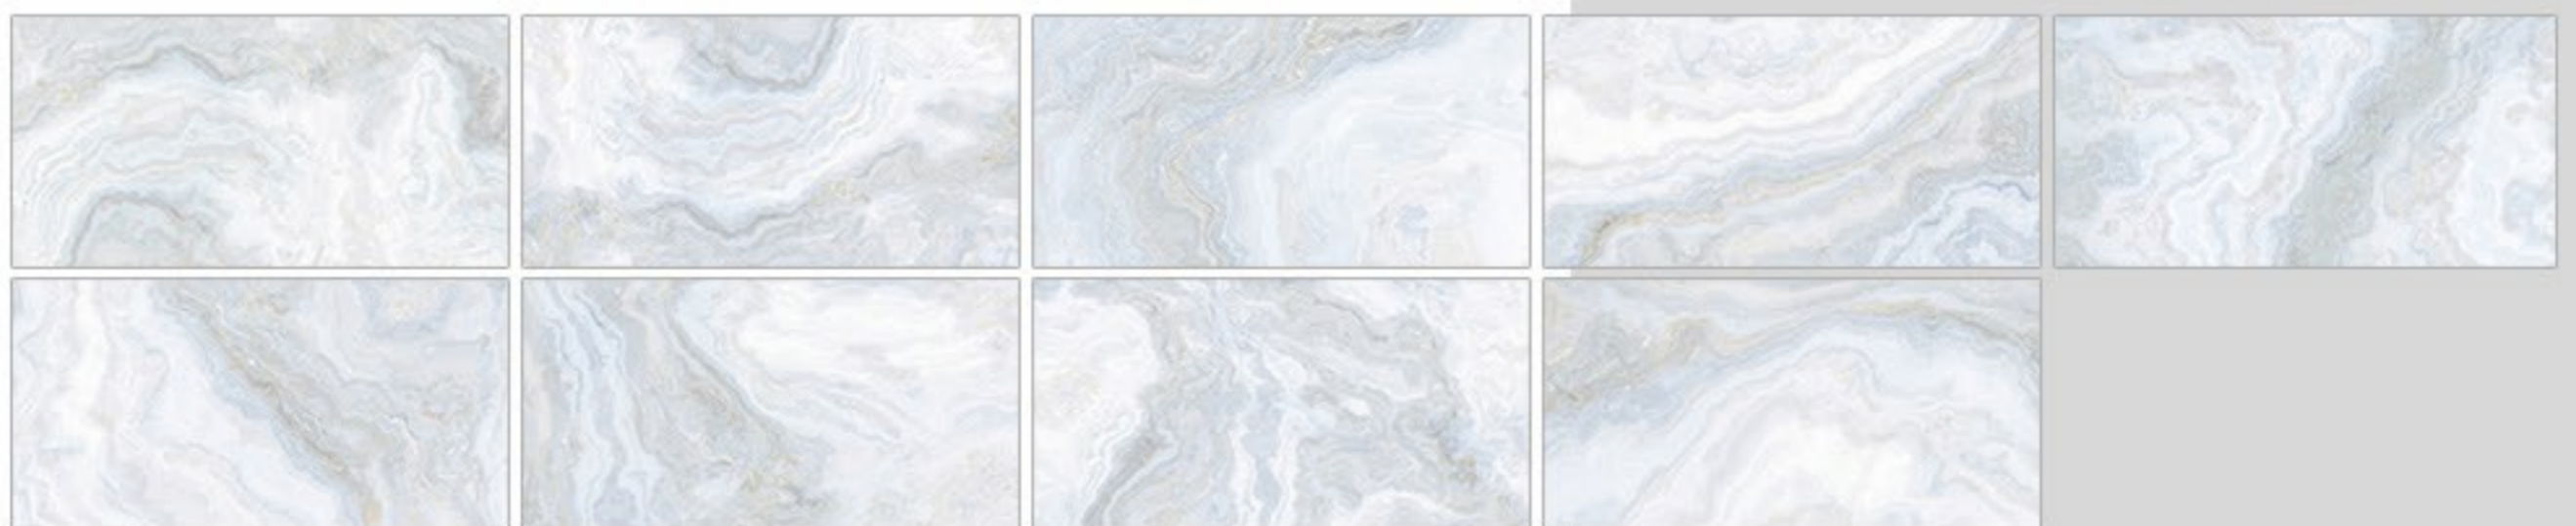

# WISCONSIN LIGHT

60x120 - 9 Faces  
Nano Polished