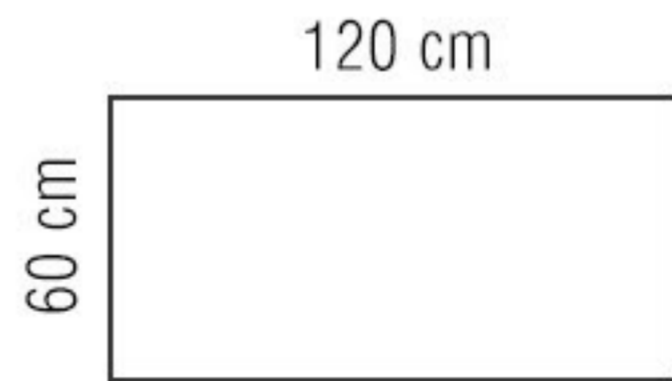

60x120 - 7 Faces

2023

NEW

COLLECTIONS