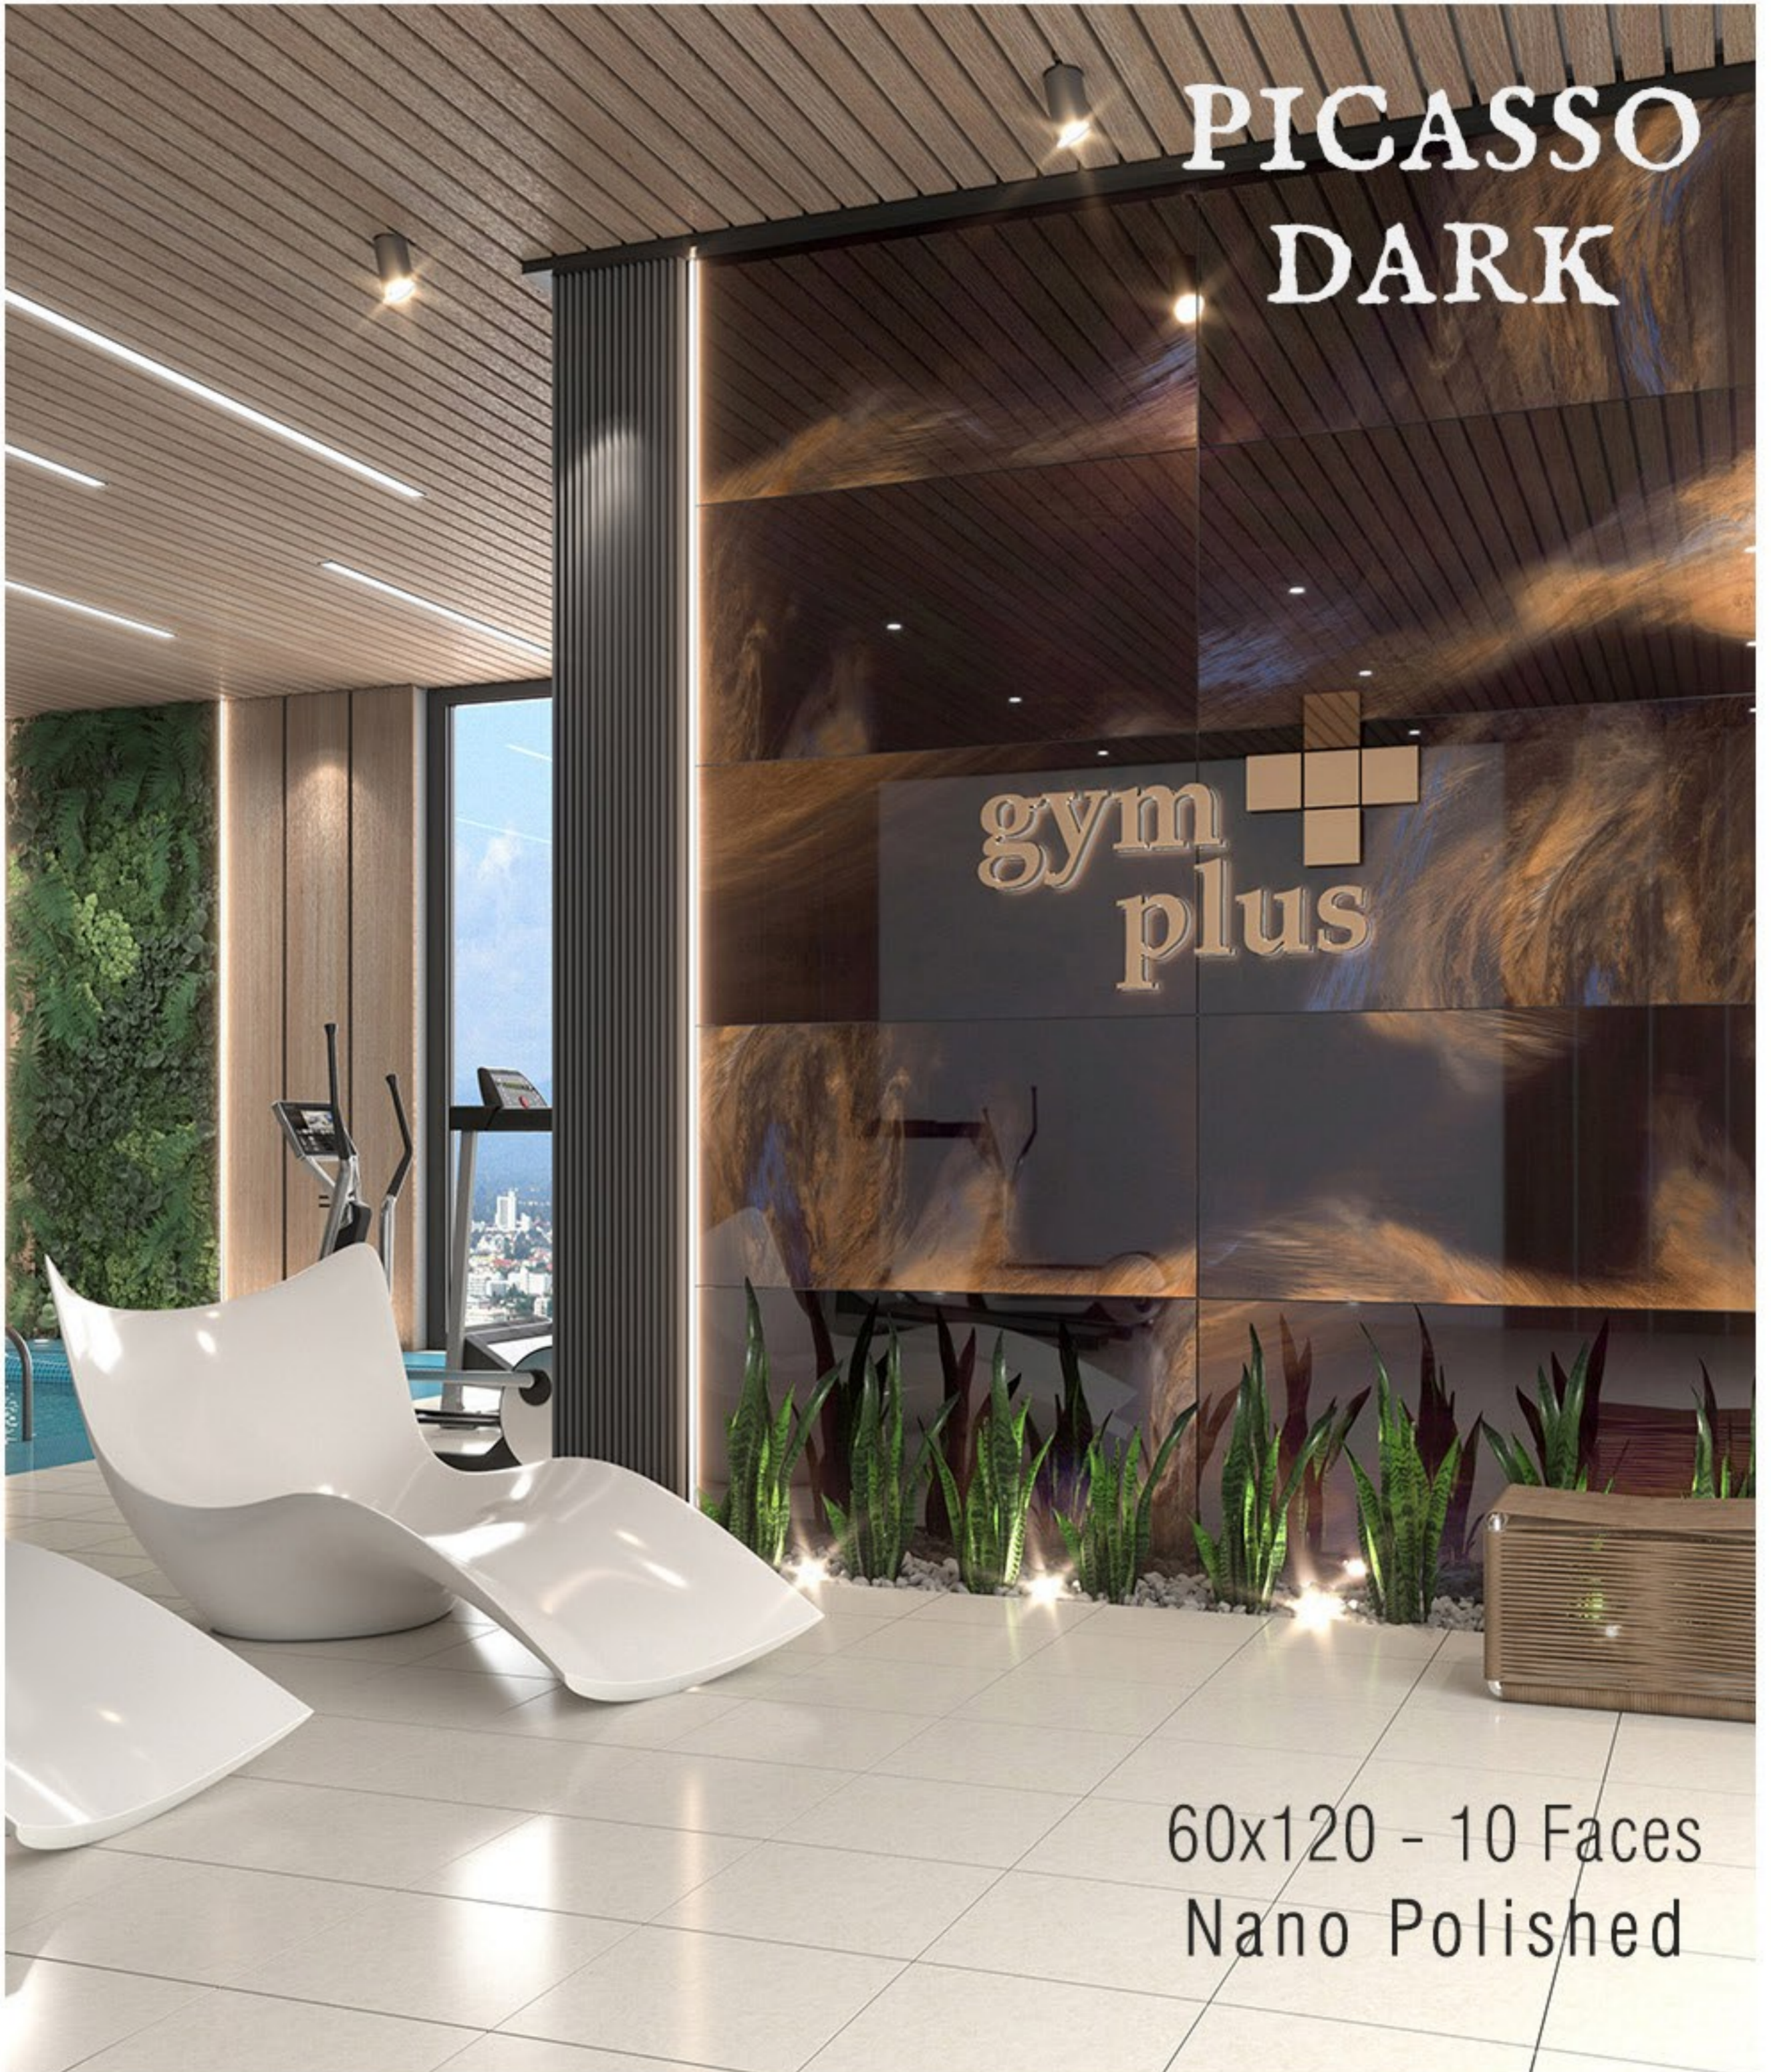

PICASSO DARK

gym
plus

60x120 - 10 Faces
Nano Polished