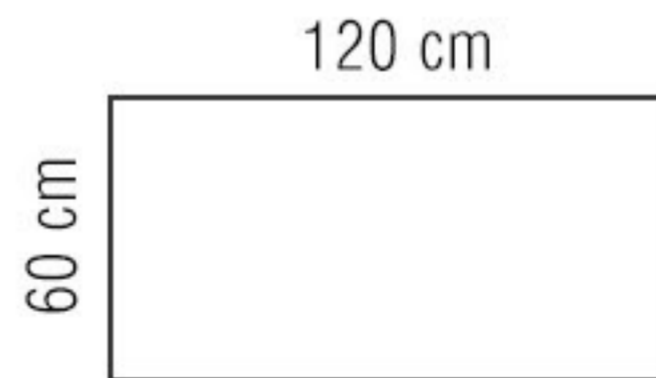

60x120 - 5 Faces

2023

NEW

COLLECTIONS