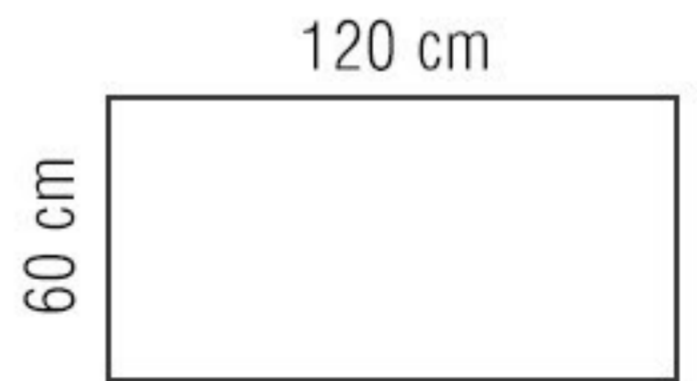

60x120 -8 Faces

2023

NEW

COLLECTIONS