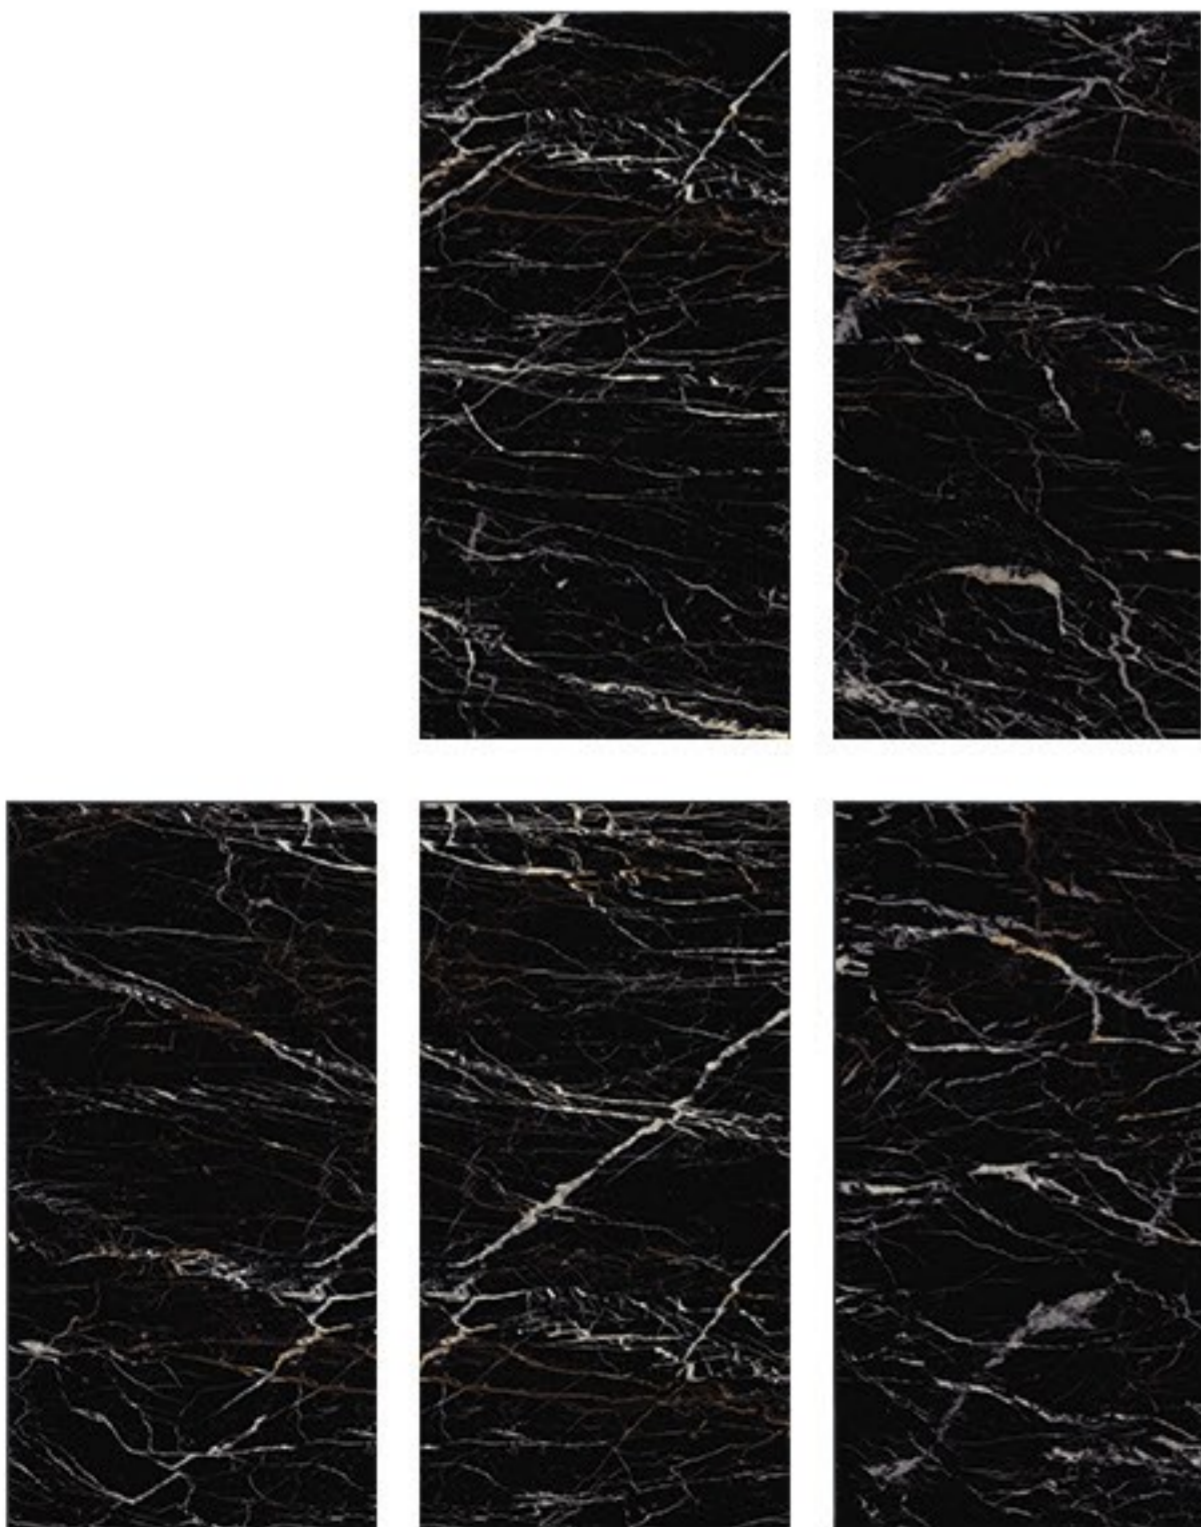

MONTAU

Porcelain
Thickness 10mm
6 Faces-Nano Polished

ABADIS TILE
WWW.ABADISTILE.COM