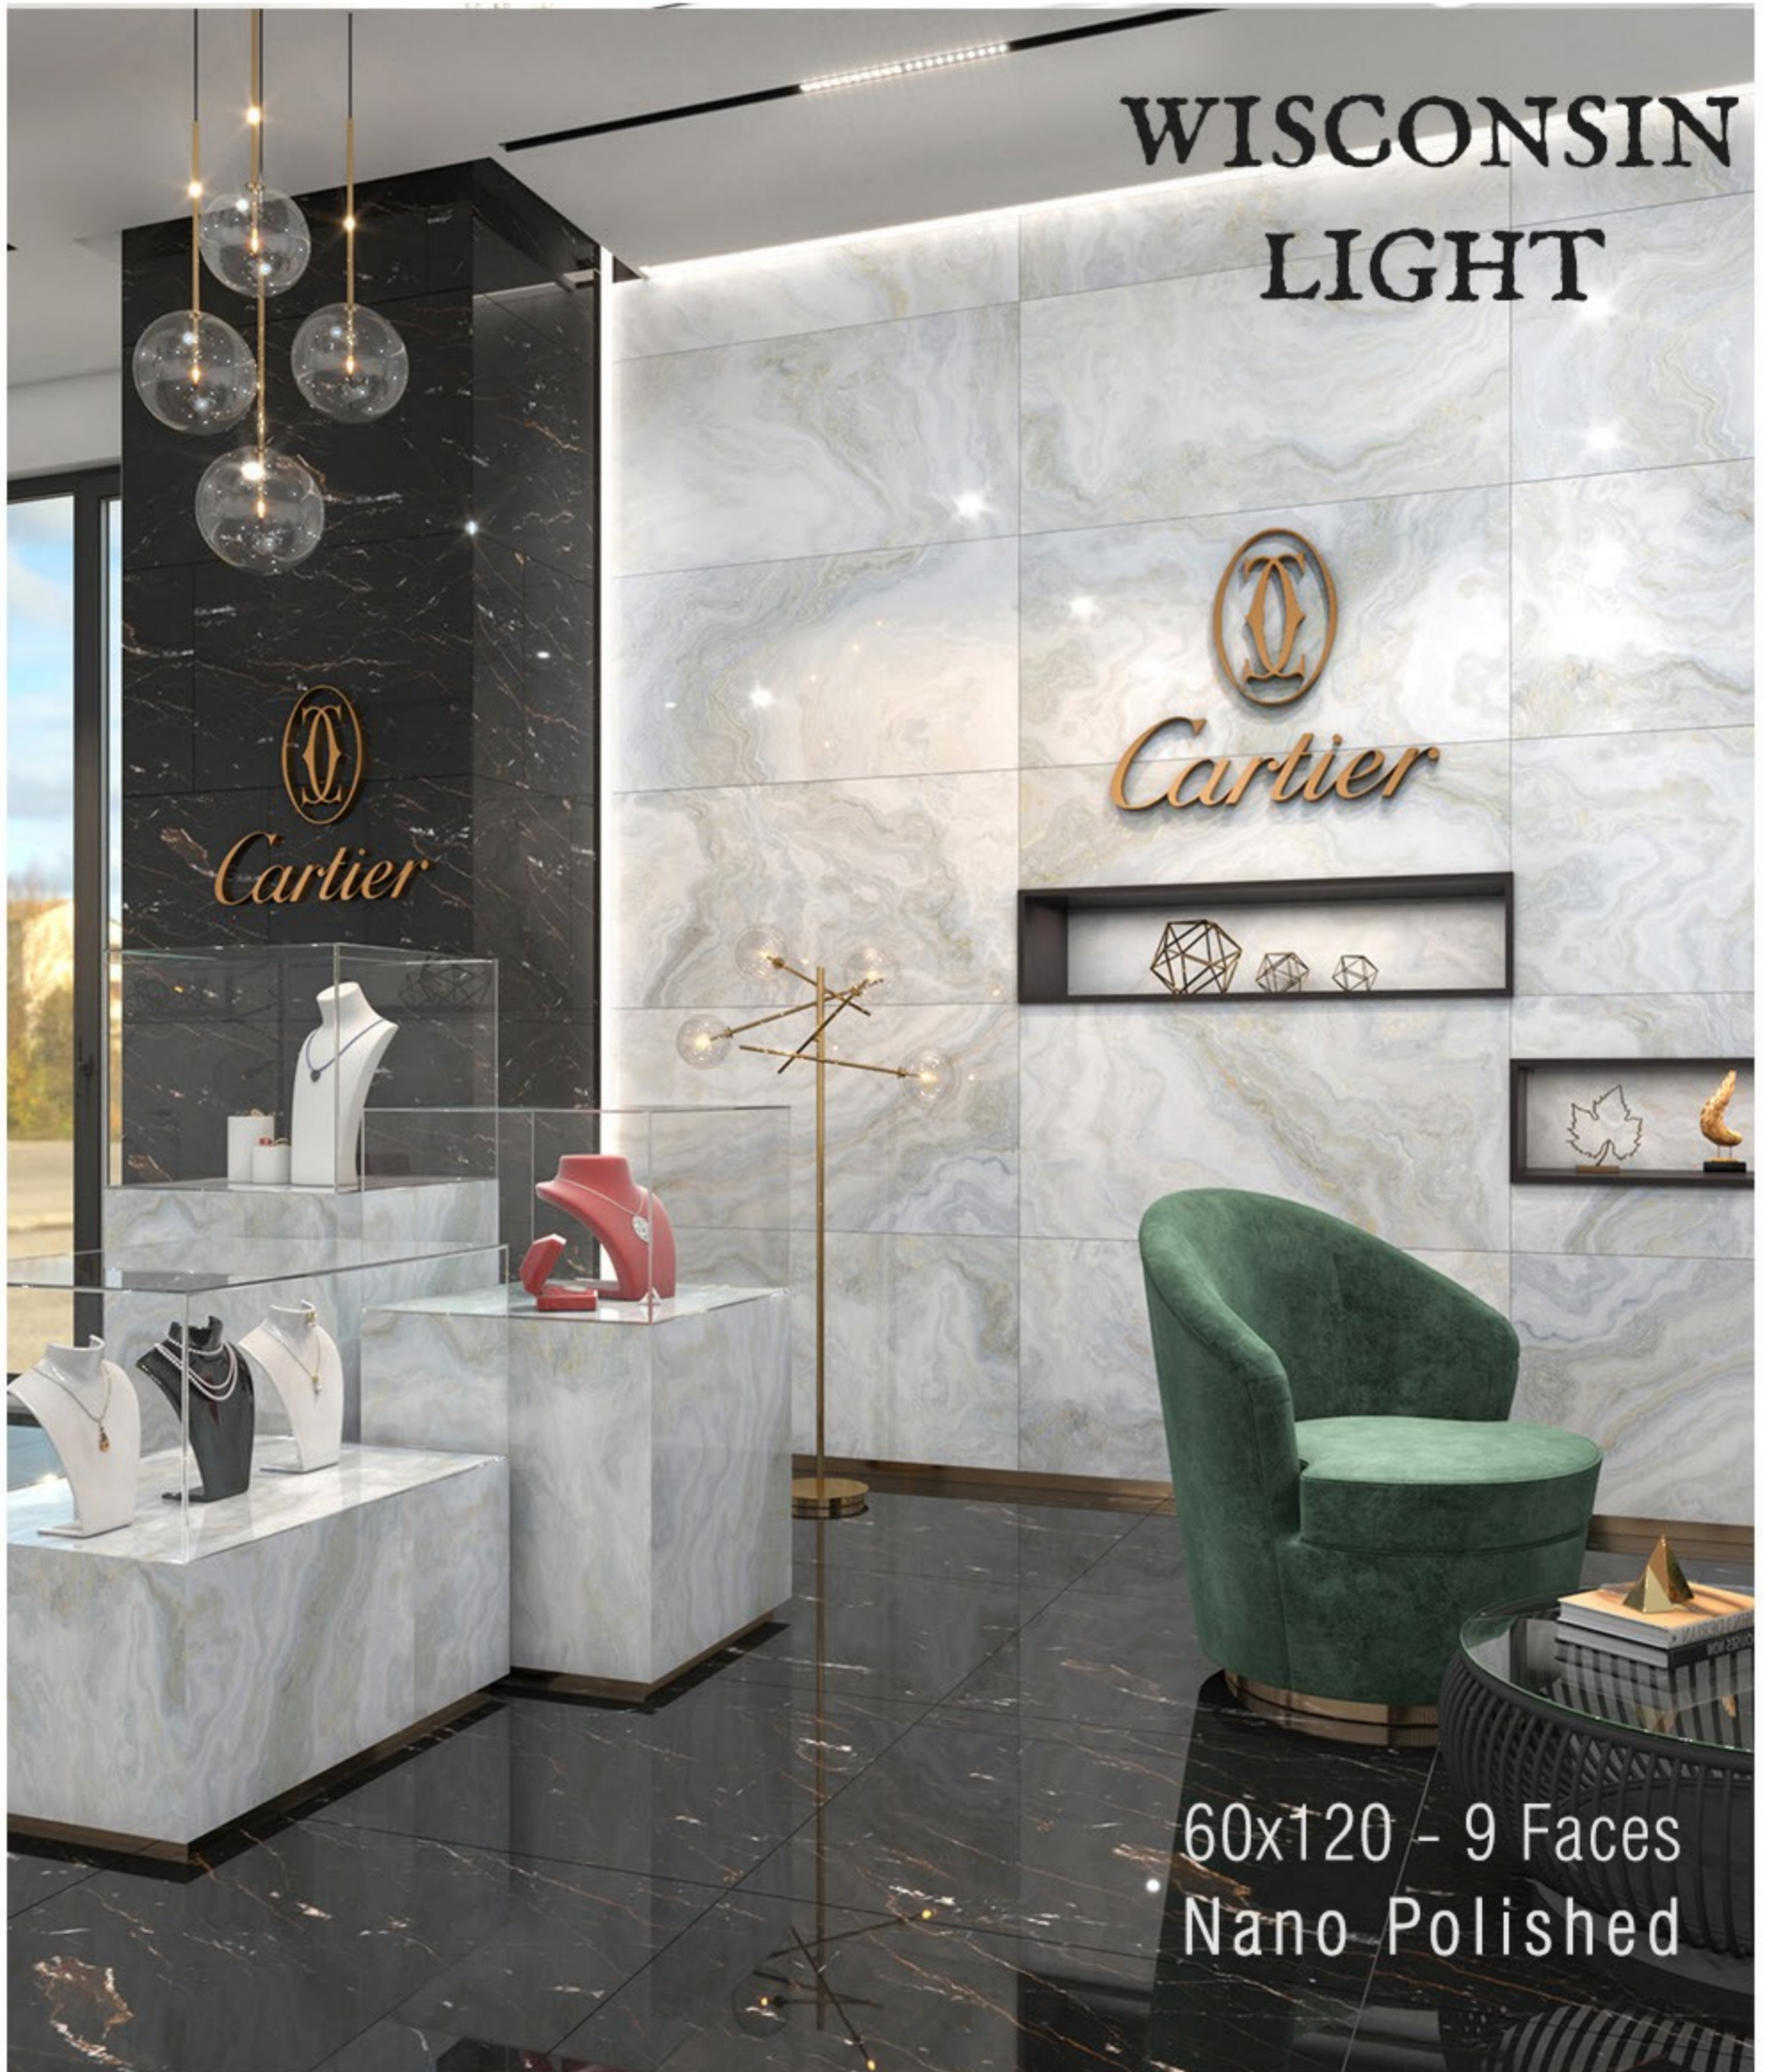

WISCONSIN LIGHT

60x120 - 9 Faces
Nano Polished