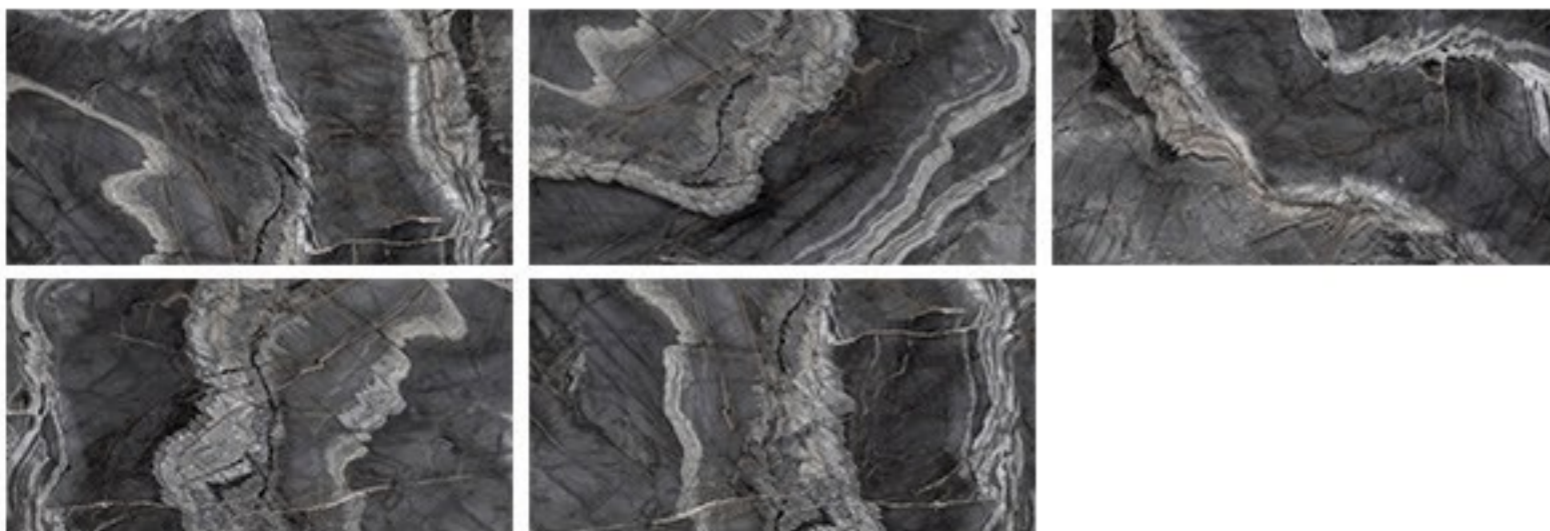

ABADIS TILE

PABLO DARK

60x120 - 5 Faces
Nano Polished