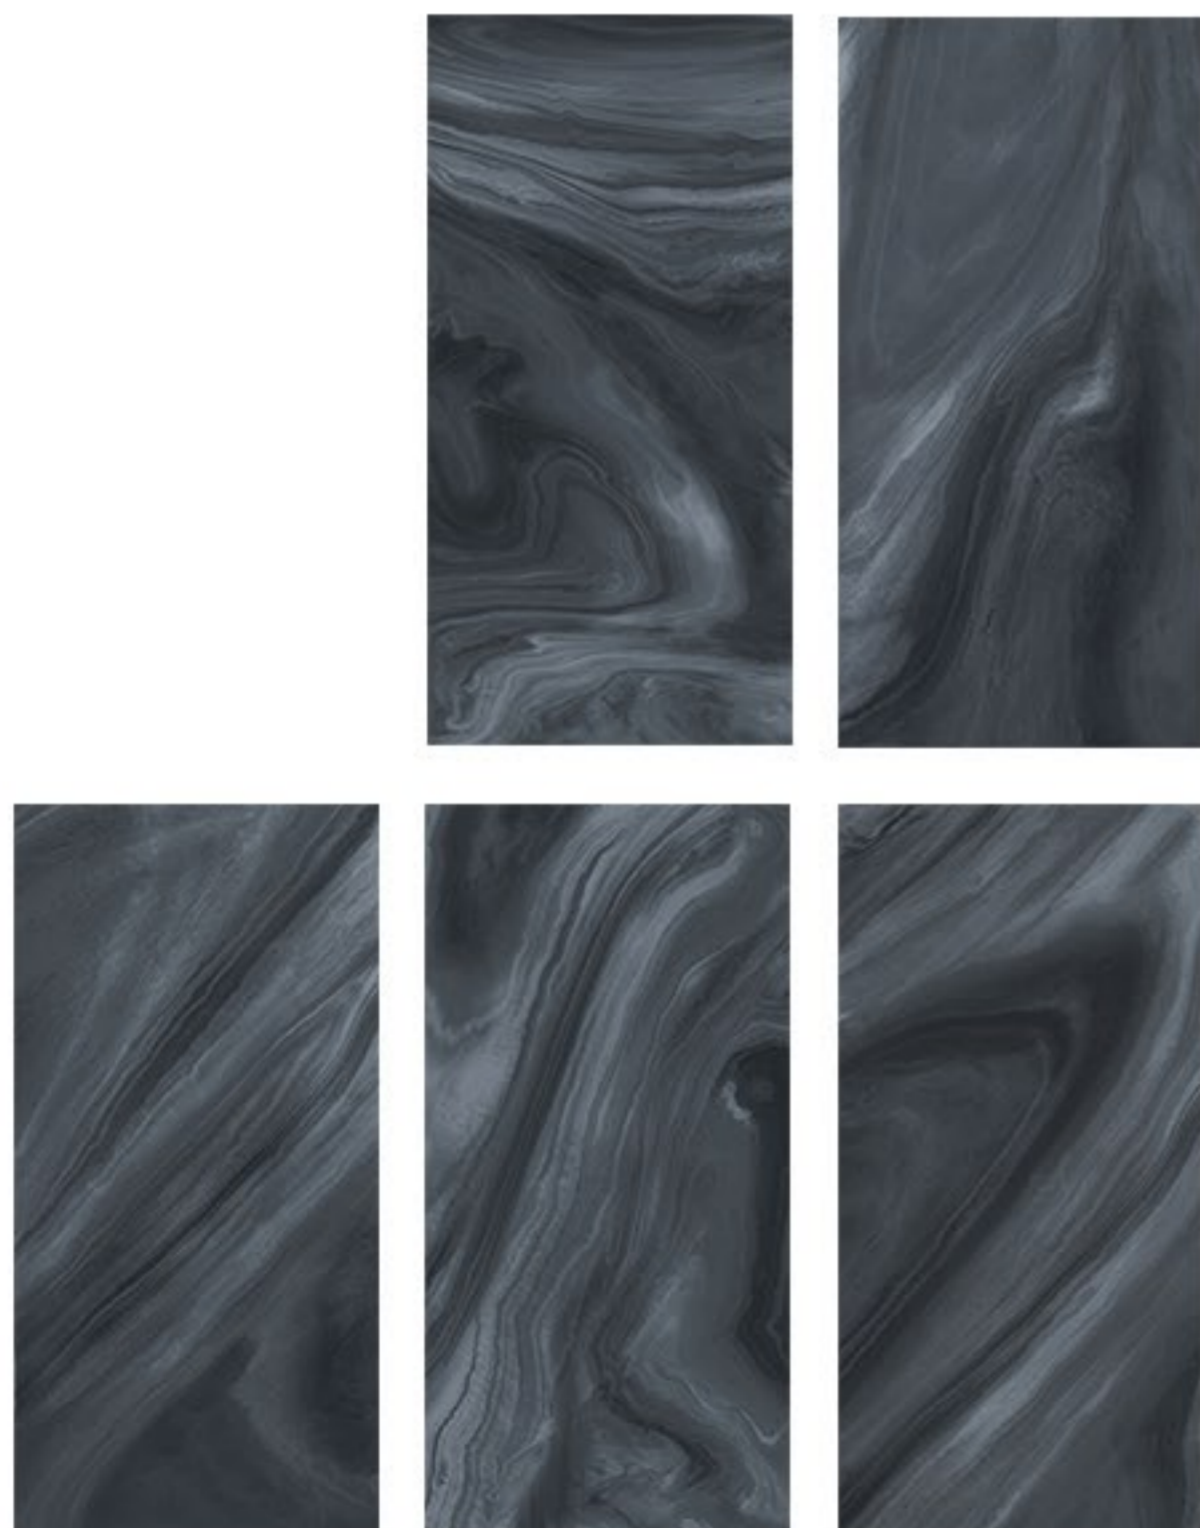

# SALVIN SMOKY

Nano Polished

5 Faces

60x120

ABADIS TILE

[WWW.ABADISTILE.COM](http://WWW.ABADISTILE.COM)

**SALVIN**  
CLOUDY & SMOKY

60x120 -5 & 6 Faces  
Nano Polished