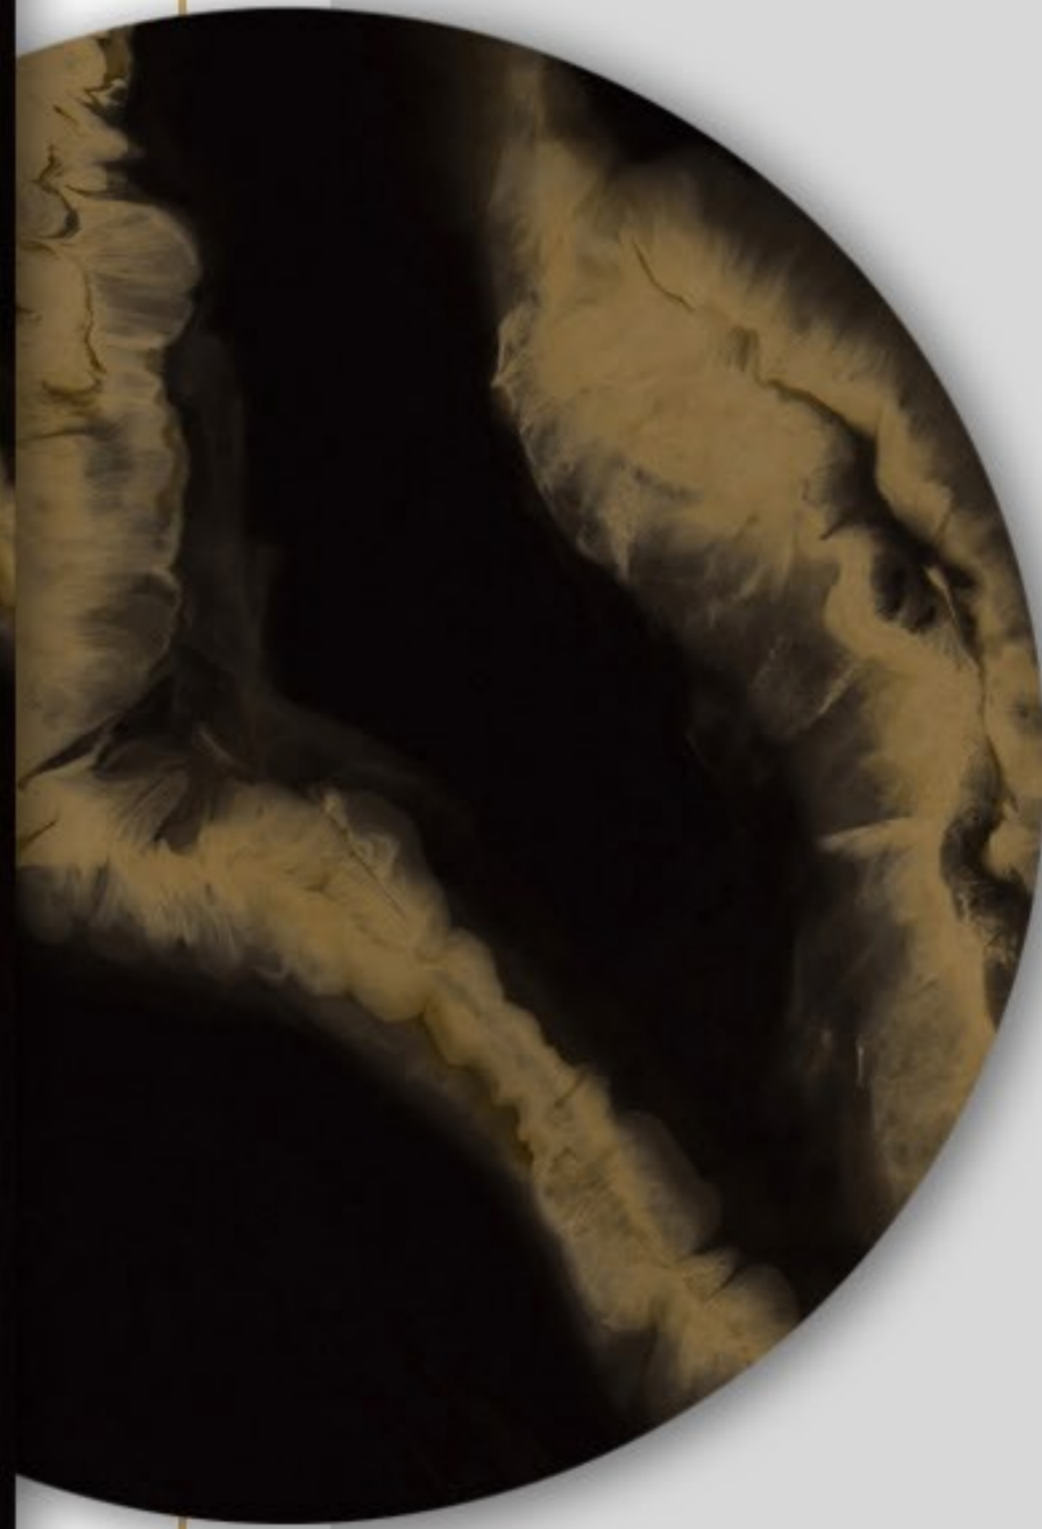

ABADIS TILE

ARIZONA