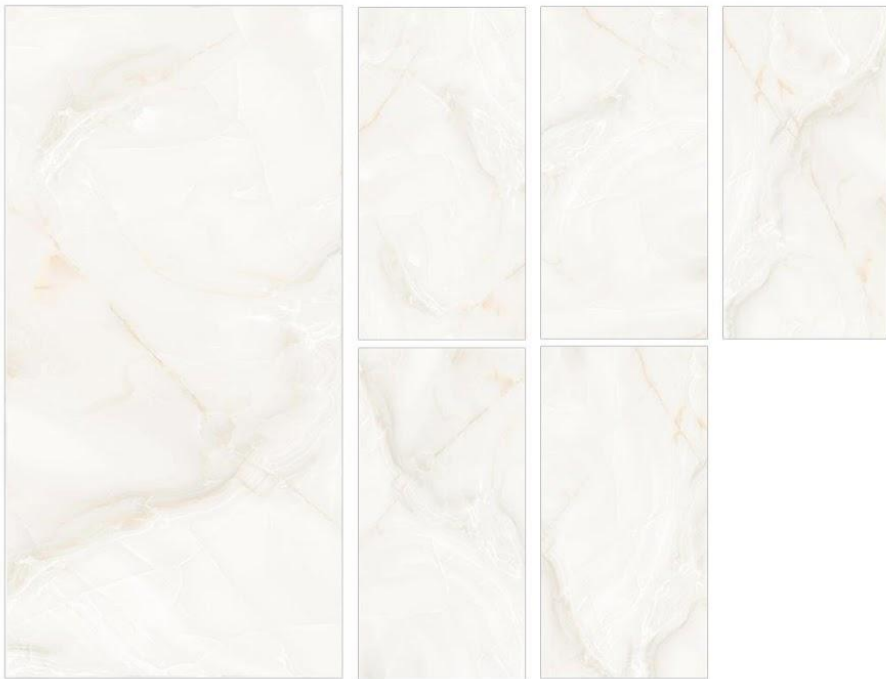

Last Tile

Next Tile

✦ **MARION LIGHT** | 80x160 - 6 Faces

Last Tile

Next Tile

★ MARION LIGHT | 80x160 - 6 Faces

Last Tile

Next Tile