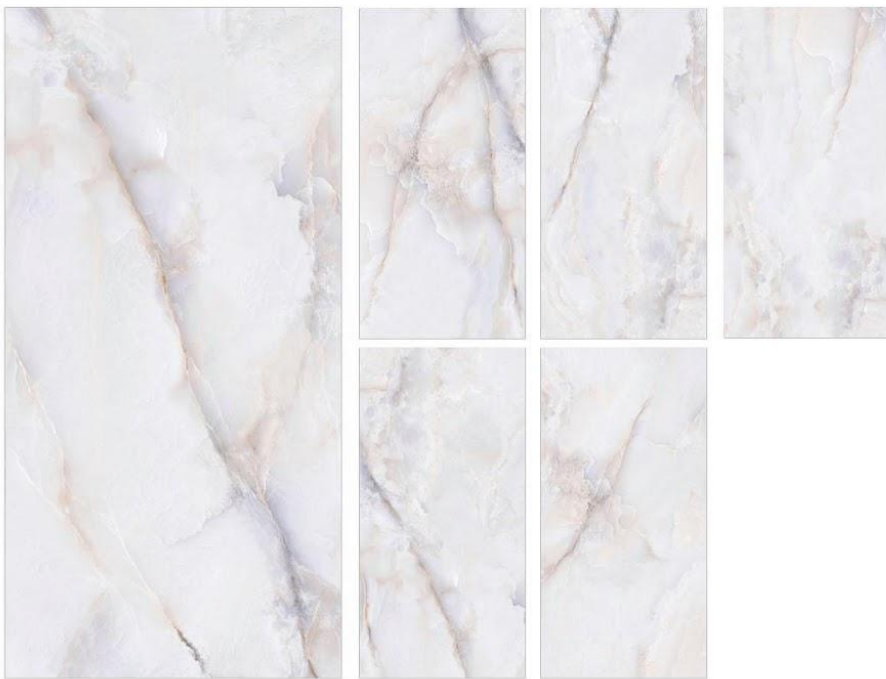

Next Tile

★ **HIELAND GRAY** | 80x160 - 6 Faces

Last Tile

Next Tile

✦ **HIELAND GRAY** | 80x160 - 6 Faces

Last Tile

Next Tile

★ MARION LIGHT | 80x160 - 6 Faces