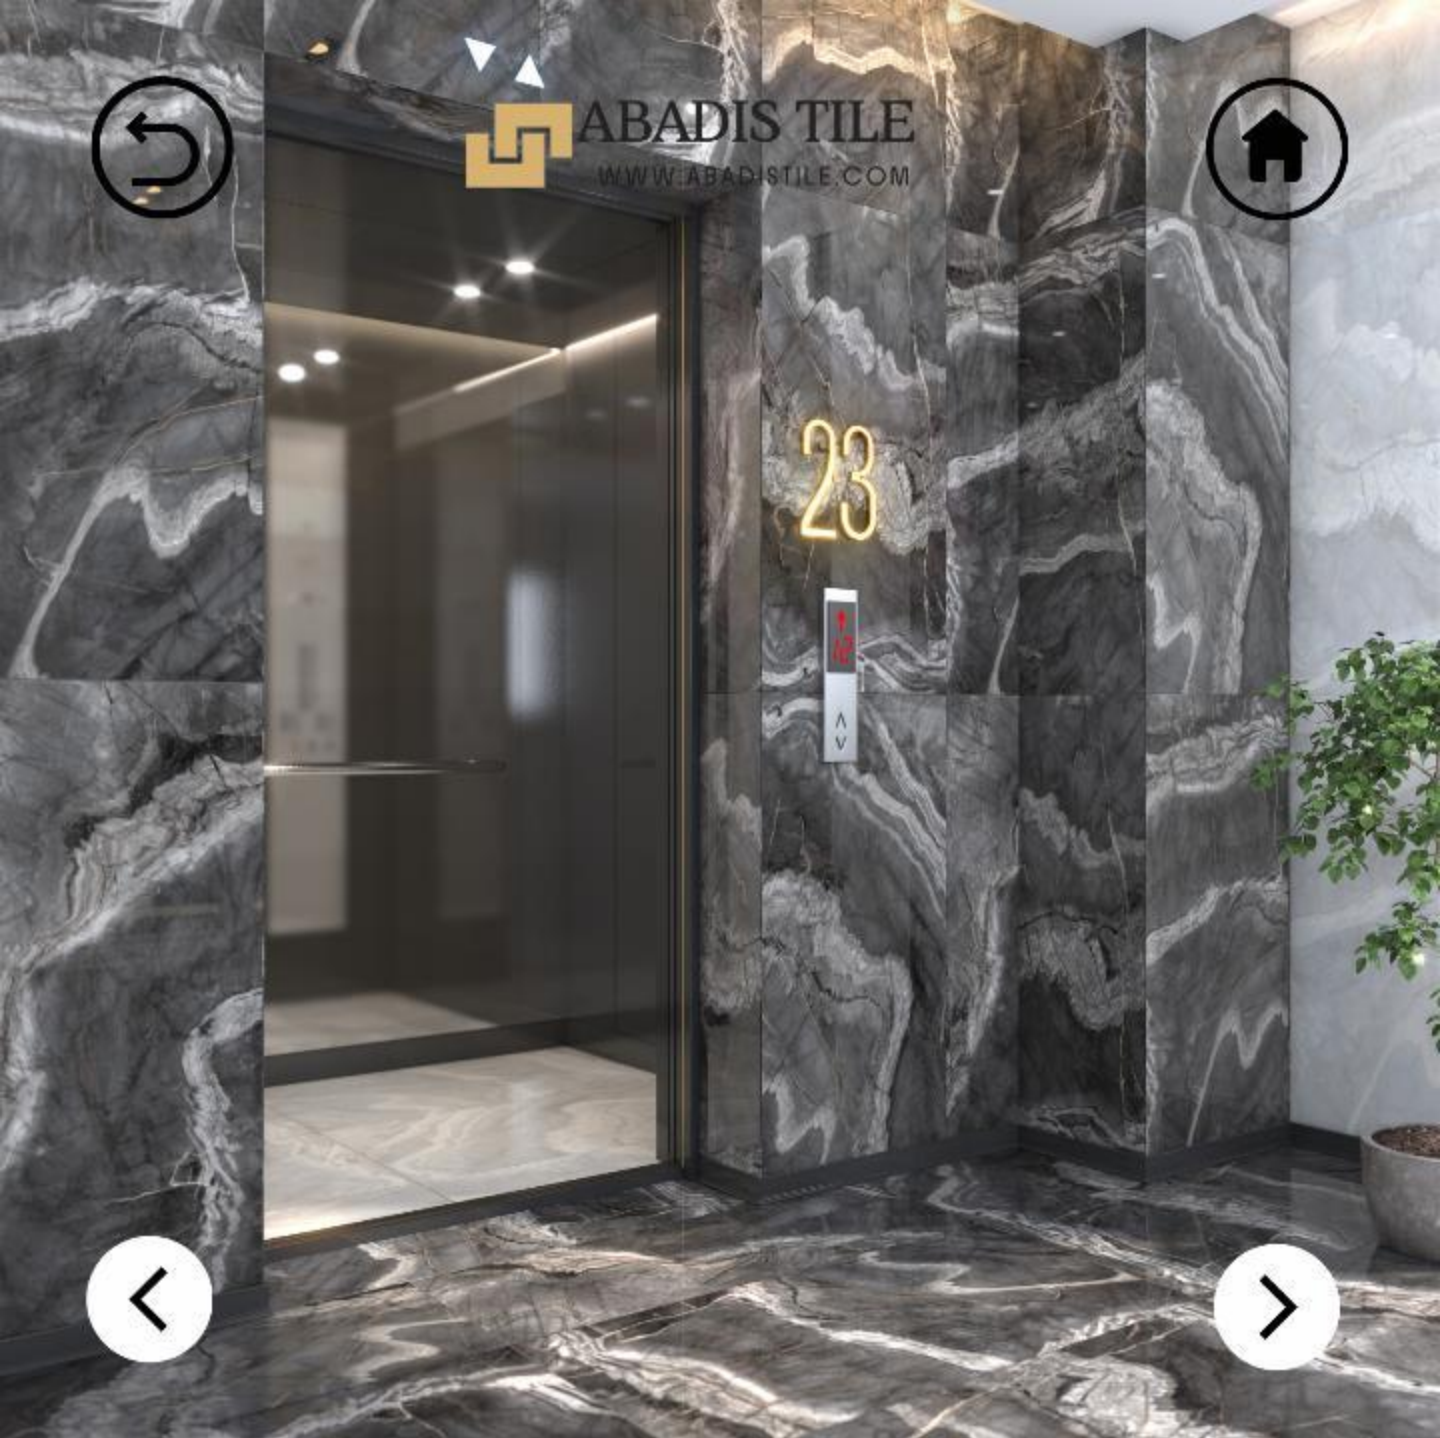

★ **PICASSO Light** | 60x120 - 10 Faces

★ **Pablo Light** | 60x120 - 5 Faces

Last Tile

Next Tile

✦ **Pablo Dark | 60x120 - 5 Faces**

Last Tile

Next Tile

✦ **PABLO** Four match | 60x120 - 2 Faces