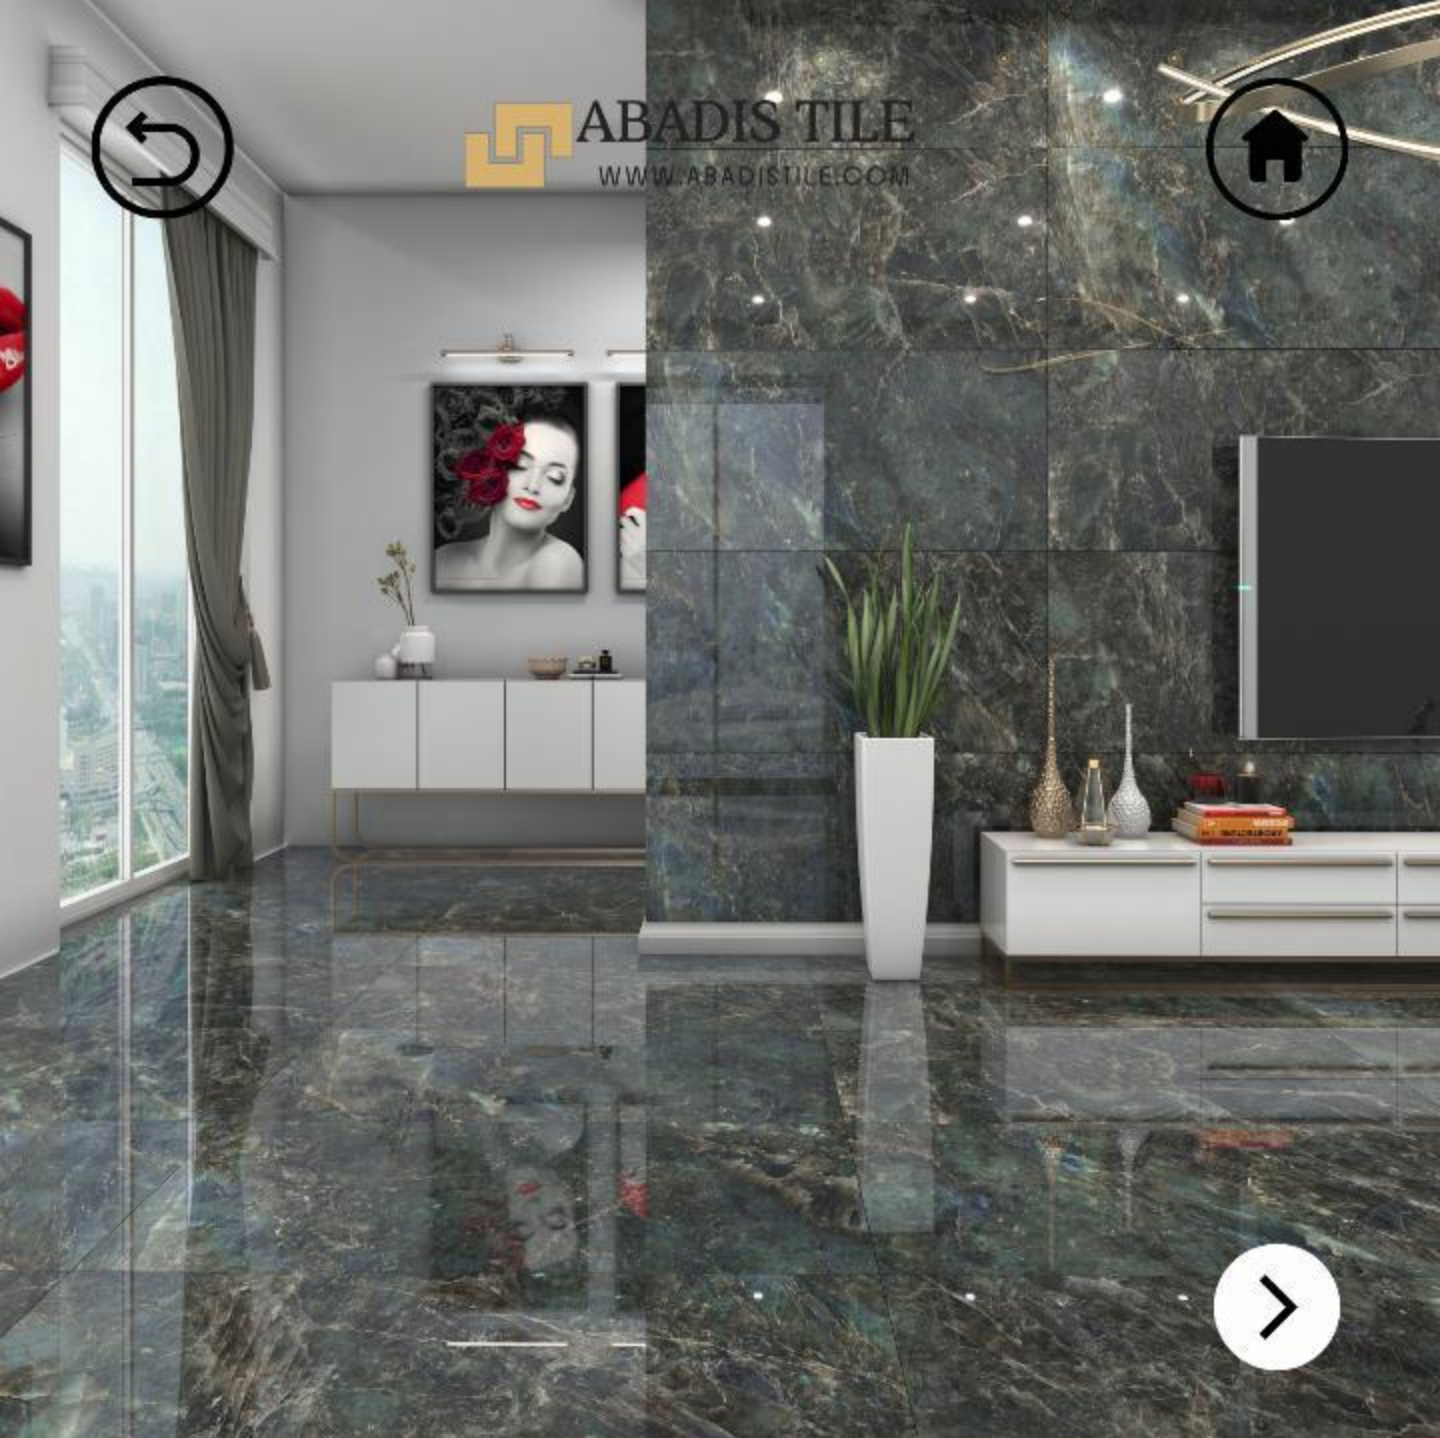

★ **Gabris** | 60x120 - 6 Faces

Last Tile

Next Tile