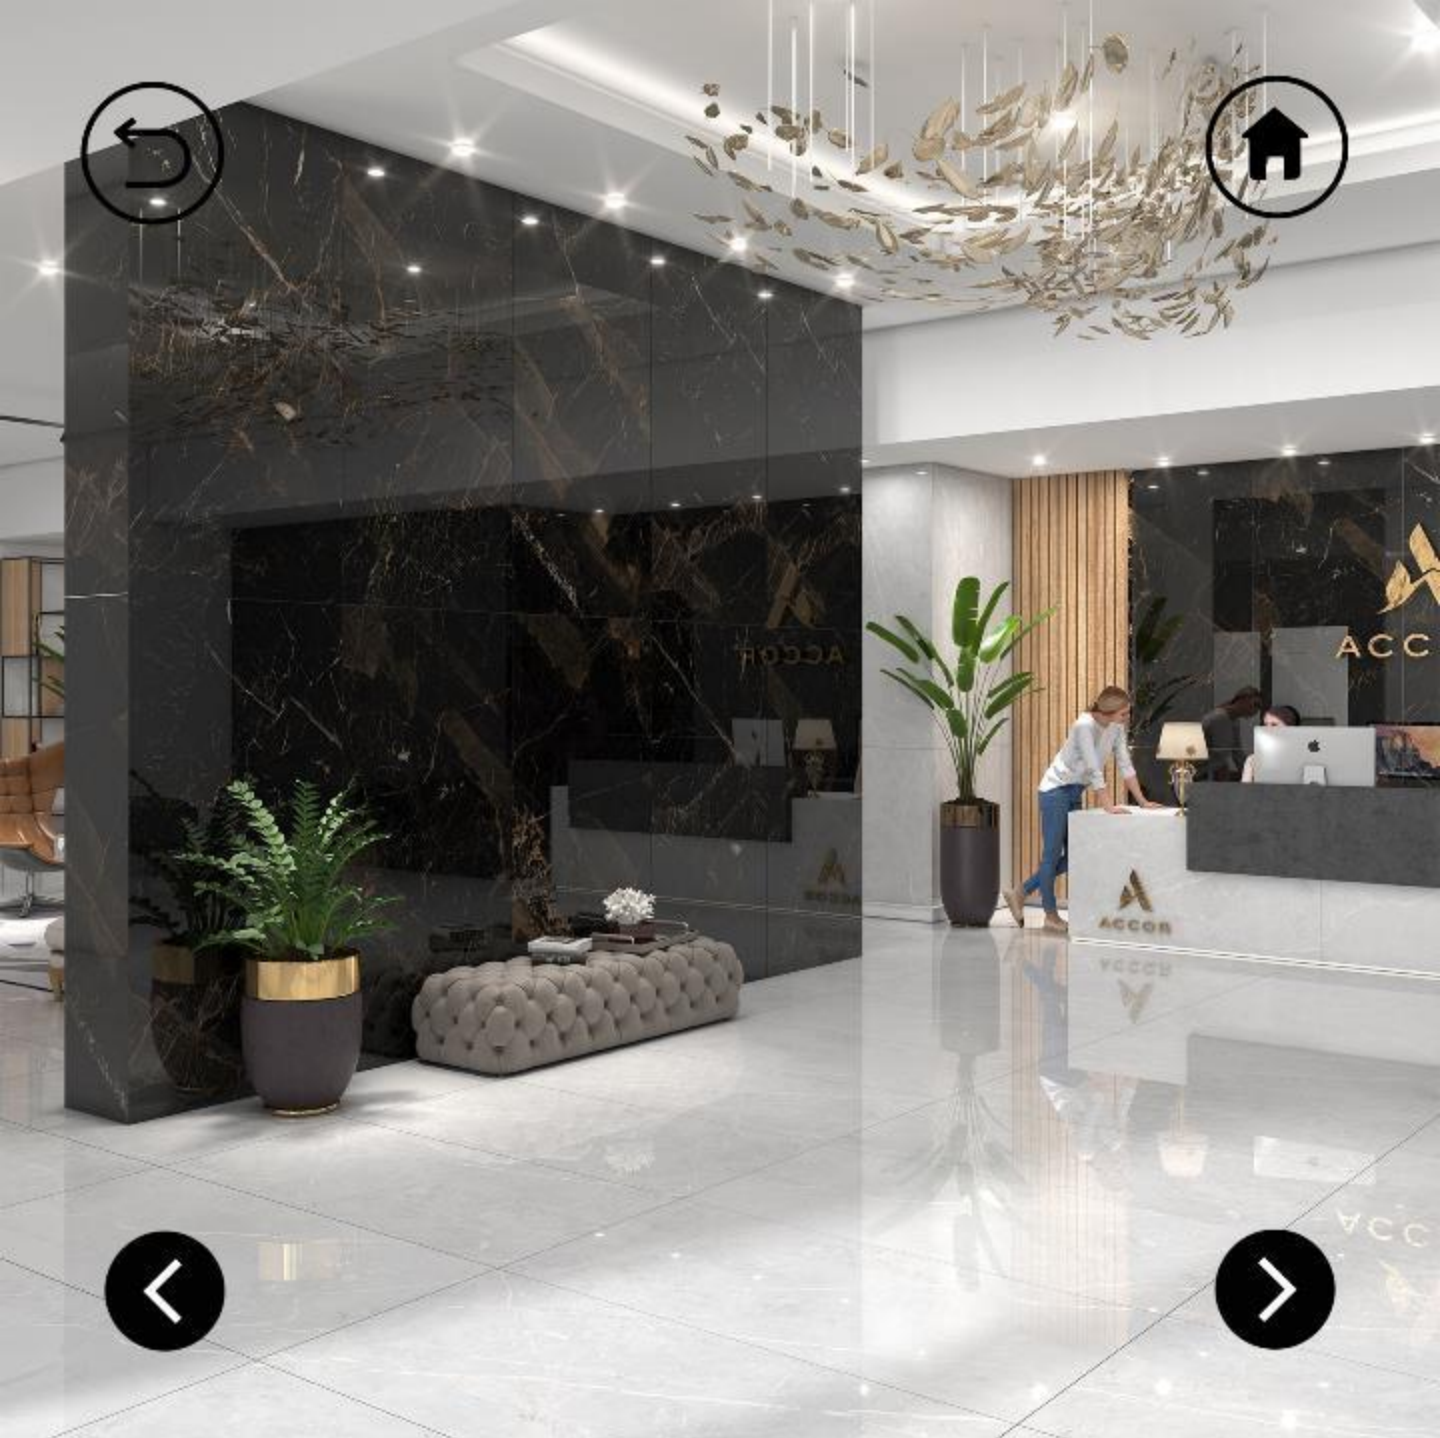

★ **BLACKBURN** | 80x160 - 6 Faces

Last Tile