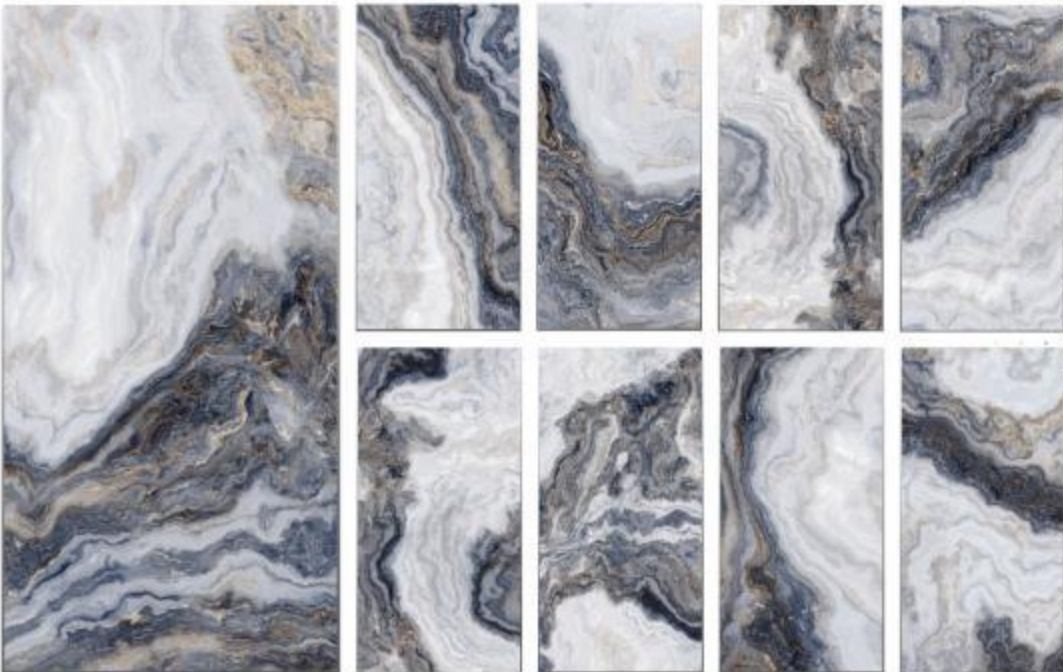

Next Tile

★ **WISCONSIN Light** | 60x120 - 9 Faces

Last Tile

Next Tile

ABADIS TILE
WWW.ABADISTILE.COM

★ **WISCONSIN** Dark | 60x120 - 9 Faces

Last Tile

Next Tile