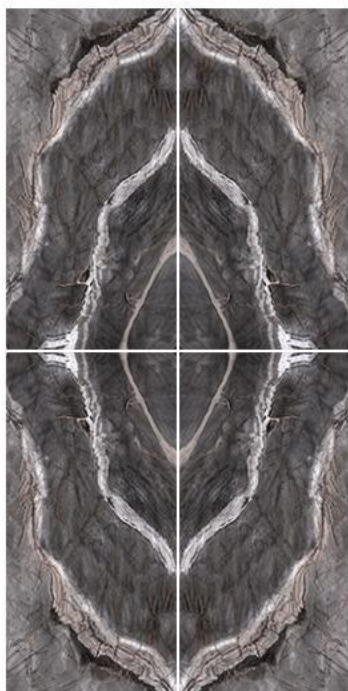

★ **PICASSO Light** | 60x120 - 10 Faces

★ **Pablo Light** | 60x120 - 5 Faces

Last Tile

Next Tile

✦ **Pablo Dark | 60x120 - 5 Faces**

Last Tile

Next Tile

✦ **PABLO** Four match | 60x120 - 2 Faces