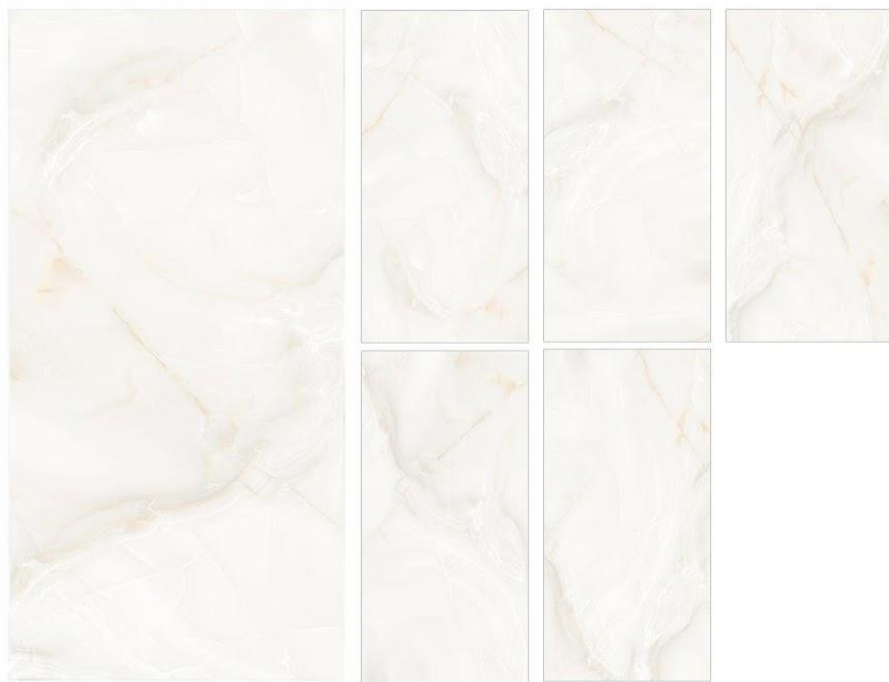

✦ **MARION LIGHT** | 80x160 - 6 Faces

Last Tile

Next Tile