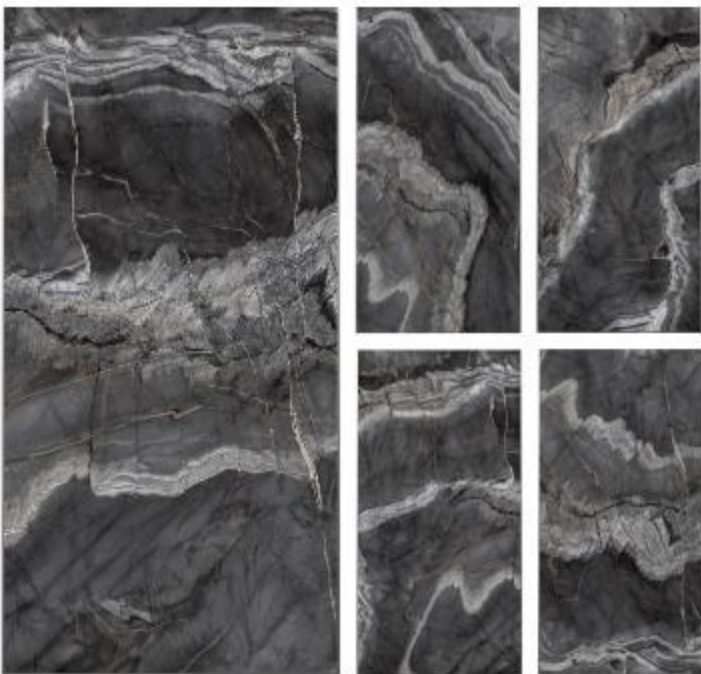

★ **PICASSO Light** | 60x120 - 10 Faces

★ **Pablo Light** | 60x120 - 5 Faces

Last Tile

Next Tile

✦ **Pablo Dark | 60x120 - 5 Faces**

Last Tile

Next Tile

✦ **PABLO** Four match | 60x120 - 2 Faces