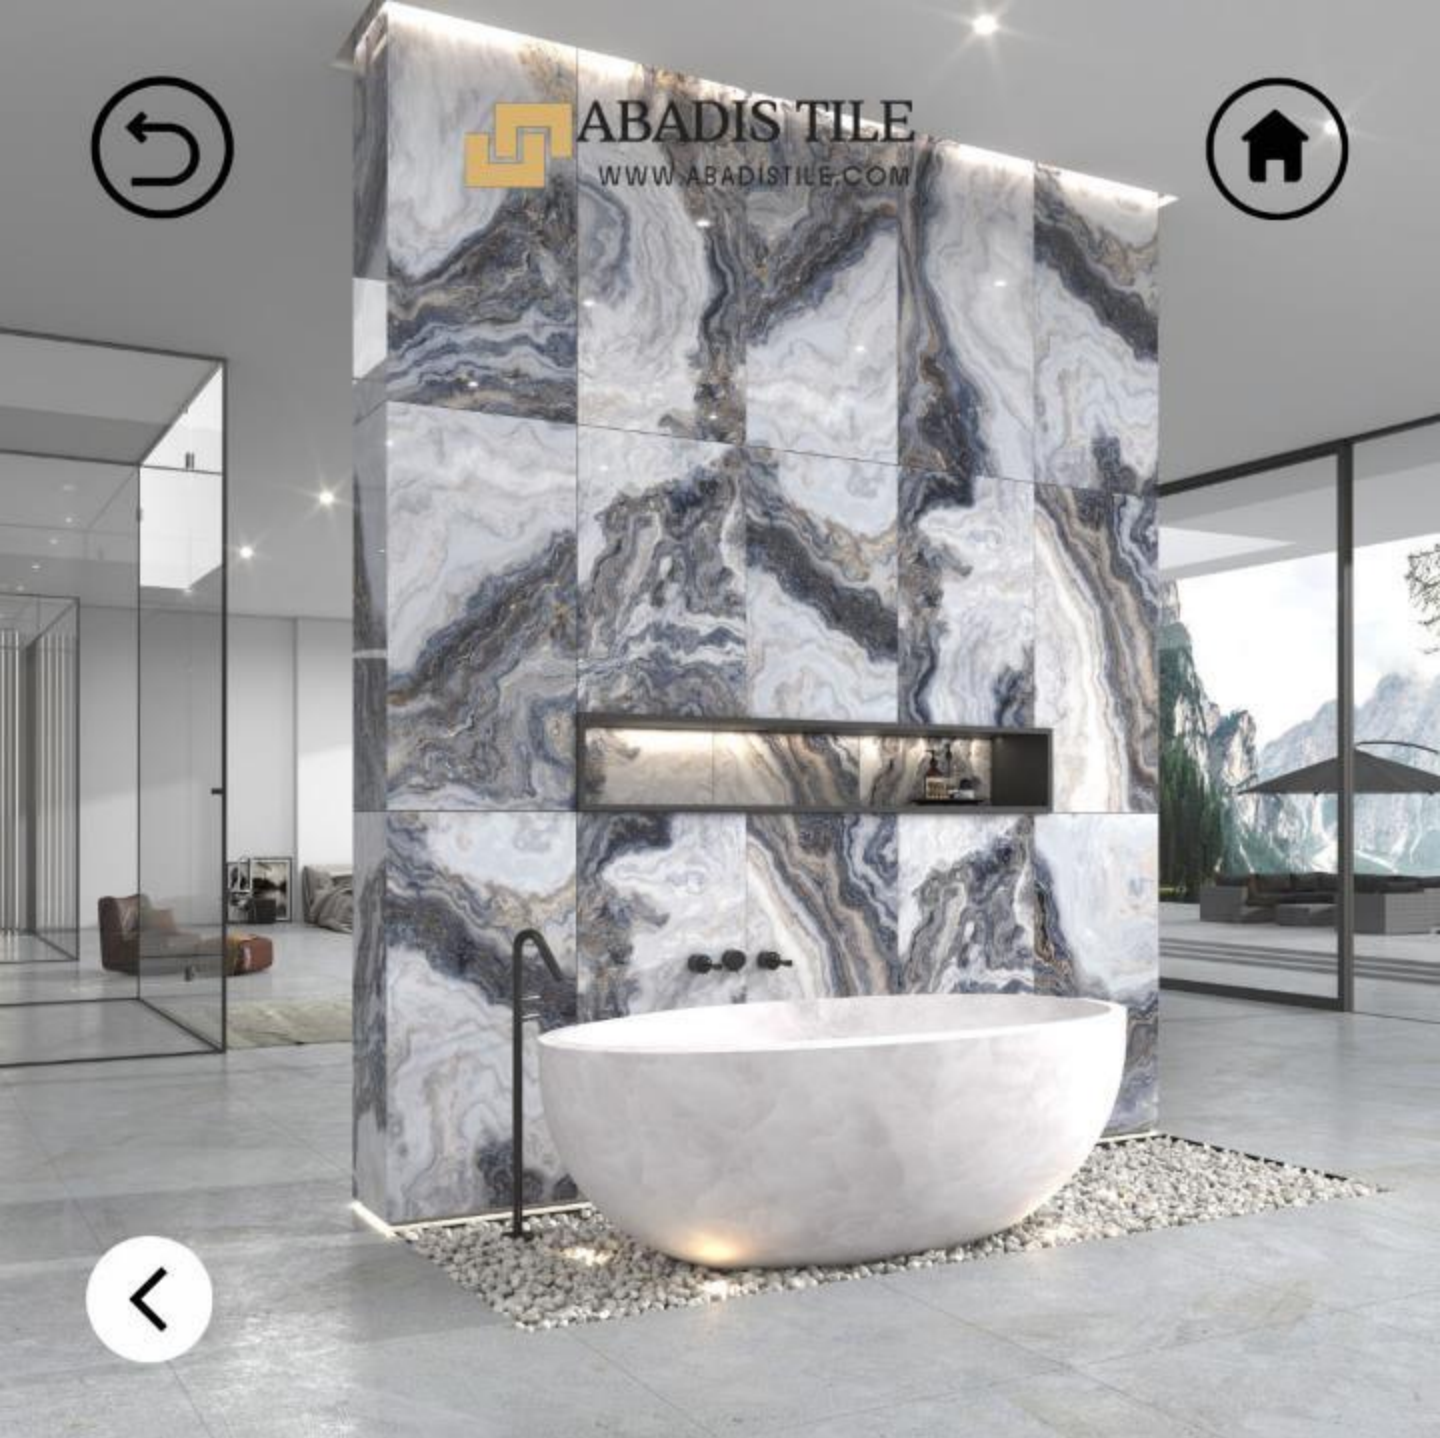

Next Tile

★ **WISCONSIN Light** | 60x120 - 9 Faces

Last Tile

Next Tile

ABADIS TILE
WWW.ABADISTILE.COM

★ **WISCONSIN** Dark | 60x120 - 9 Faces

Last Tile

Next Tile