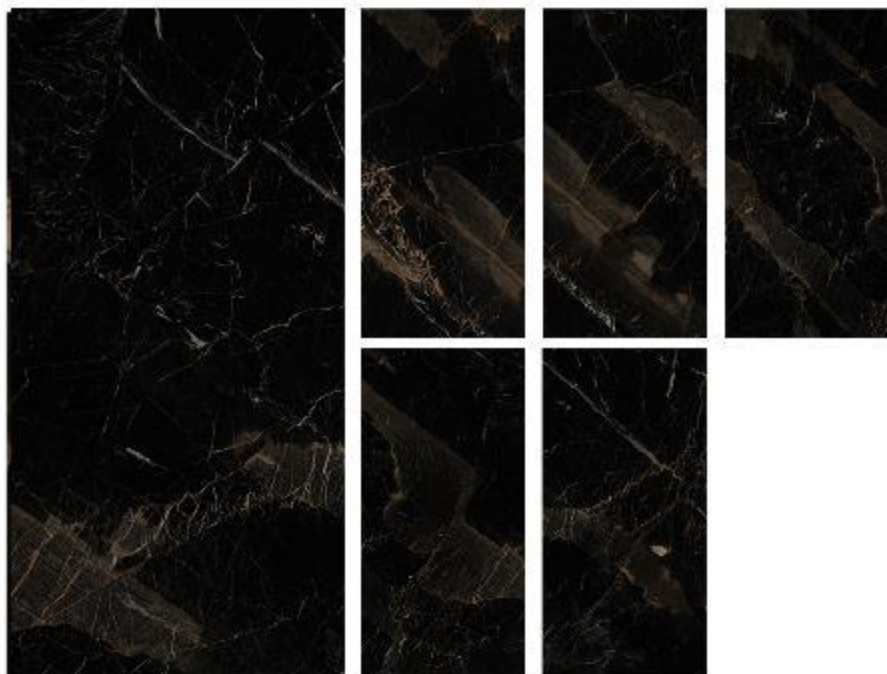

★ **BLACKBURN** | 80x160 - 6 Faces