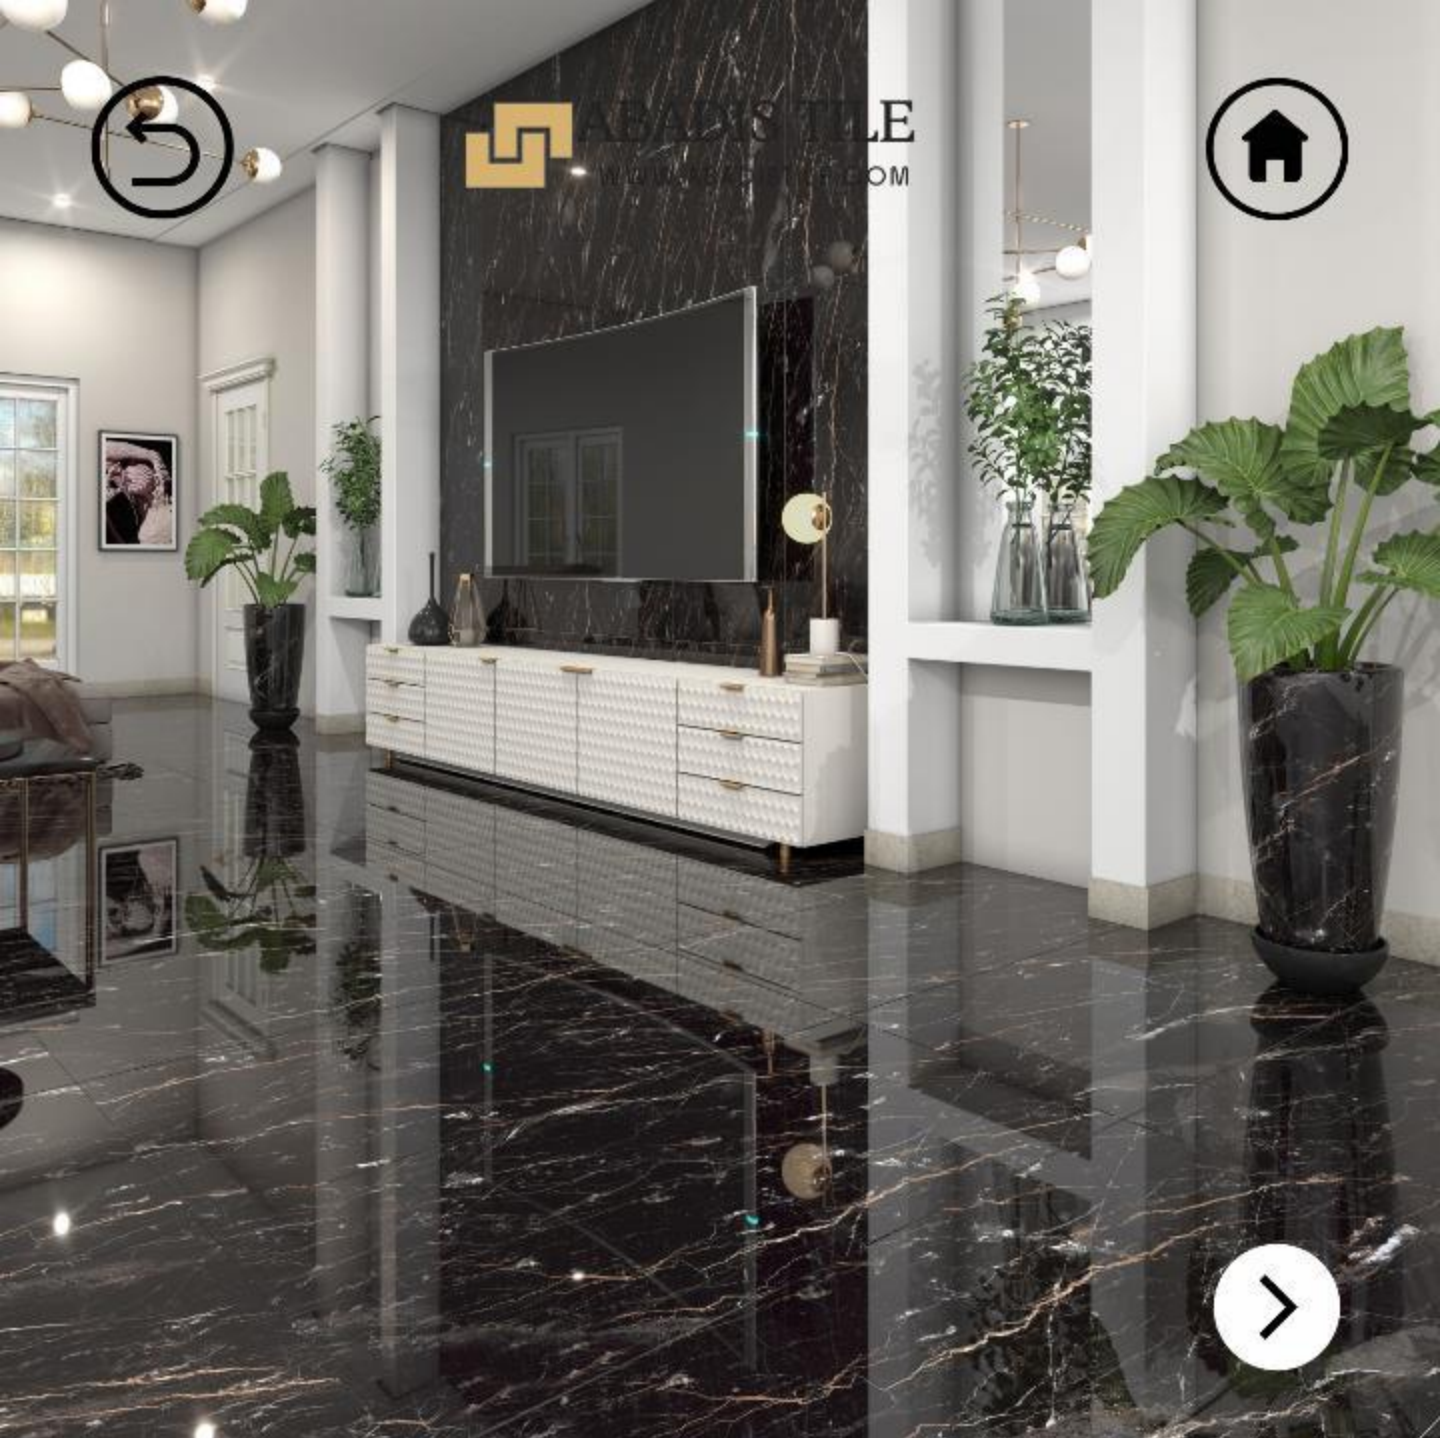

★ Basalt | 60x120 - 8 Faces

Last Tile

Next Tile