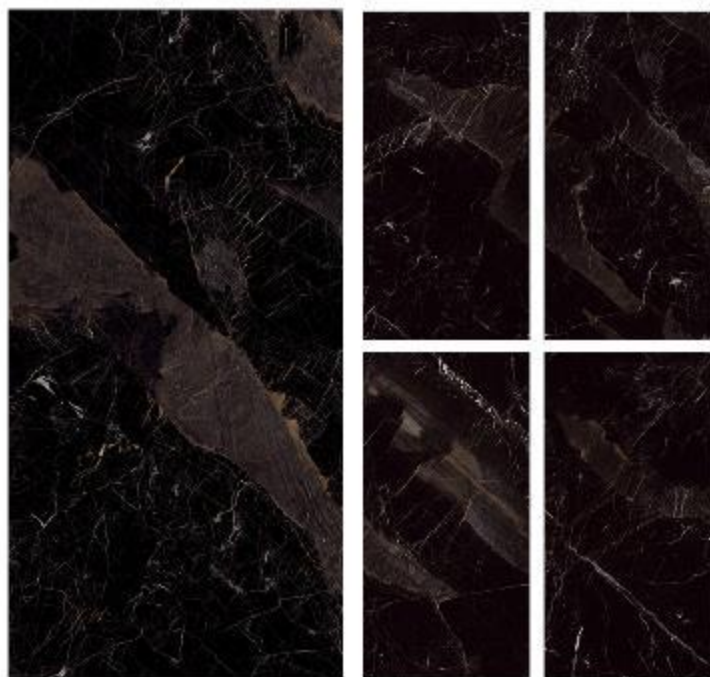

Last Tile

Next Tile

★ **BLACK BURN** | 60x120 - 5 Faces

Last Tile

Next Tile

★ **MONTAU** | 60x120 - 6 Faces

Last Tile

Next Tile