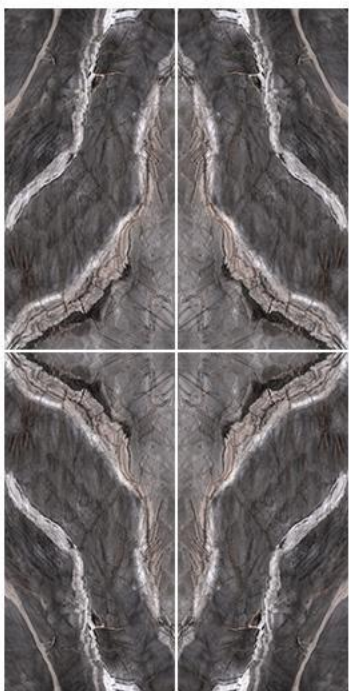

★ **PICASSO Light** | 60x120 - 10 Faces

★ **Pablo Light** | 60x120 - 5 Faces

Last Tile

Next Tile

✦ **Pablo Dark | 60x120 - 5 Faces**

Last Tile

Next Tile

✦ **PABLO** Four match | 60x120 - 2 Faces