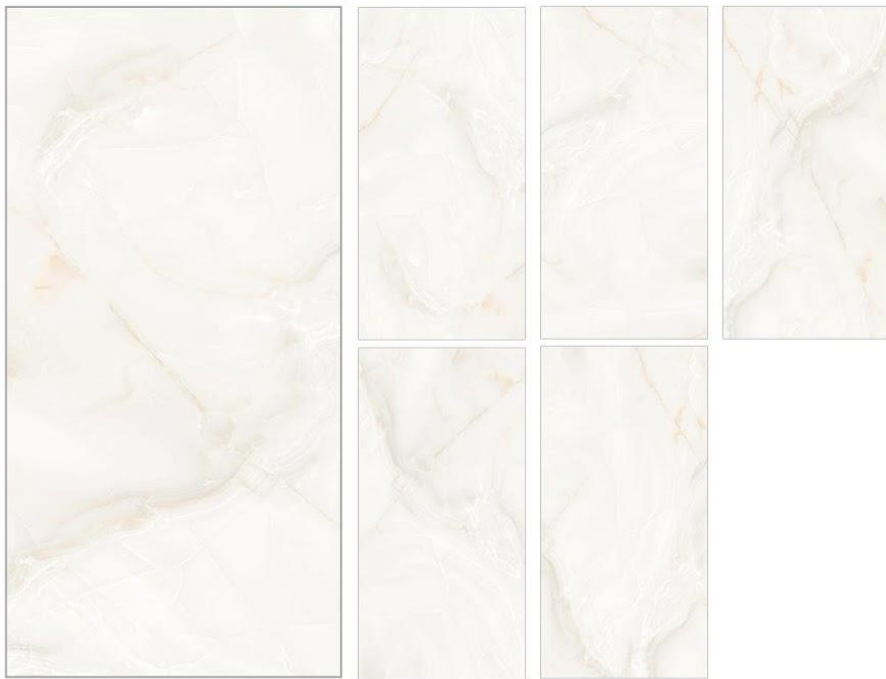

Next Tile

★ **HIELAND GRAY** | 80x160 - 6 Faces

Last Tile

Next Tile

✦ **HIELAND GRAY** | 80x160 - 6 Faces

Last Tile

Next Tile

★ MARION LIGHT | 80x160 - 6 Faces