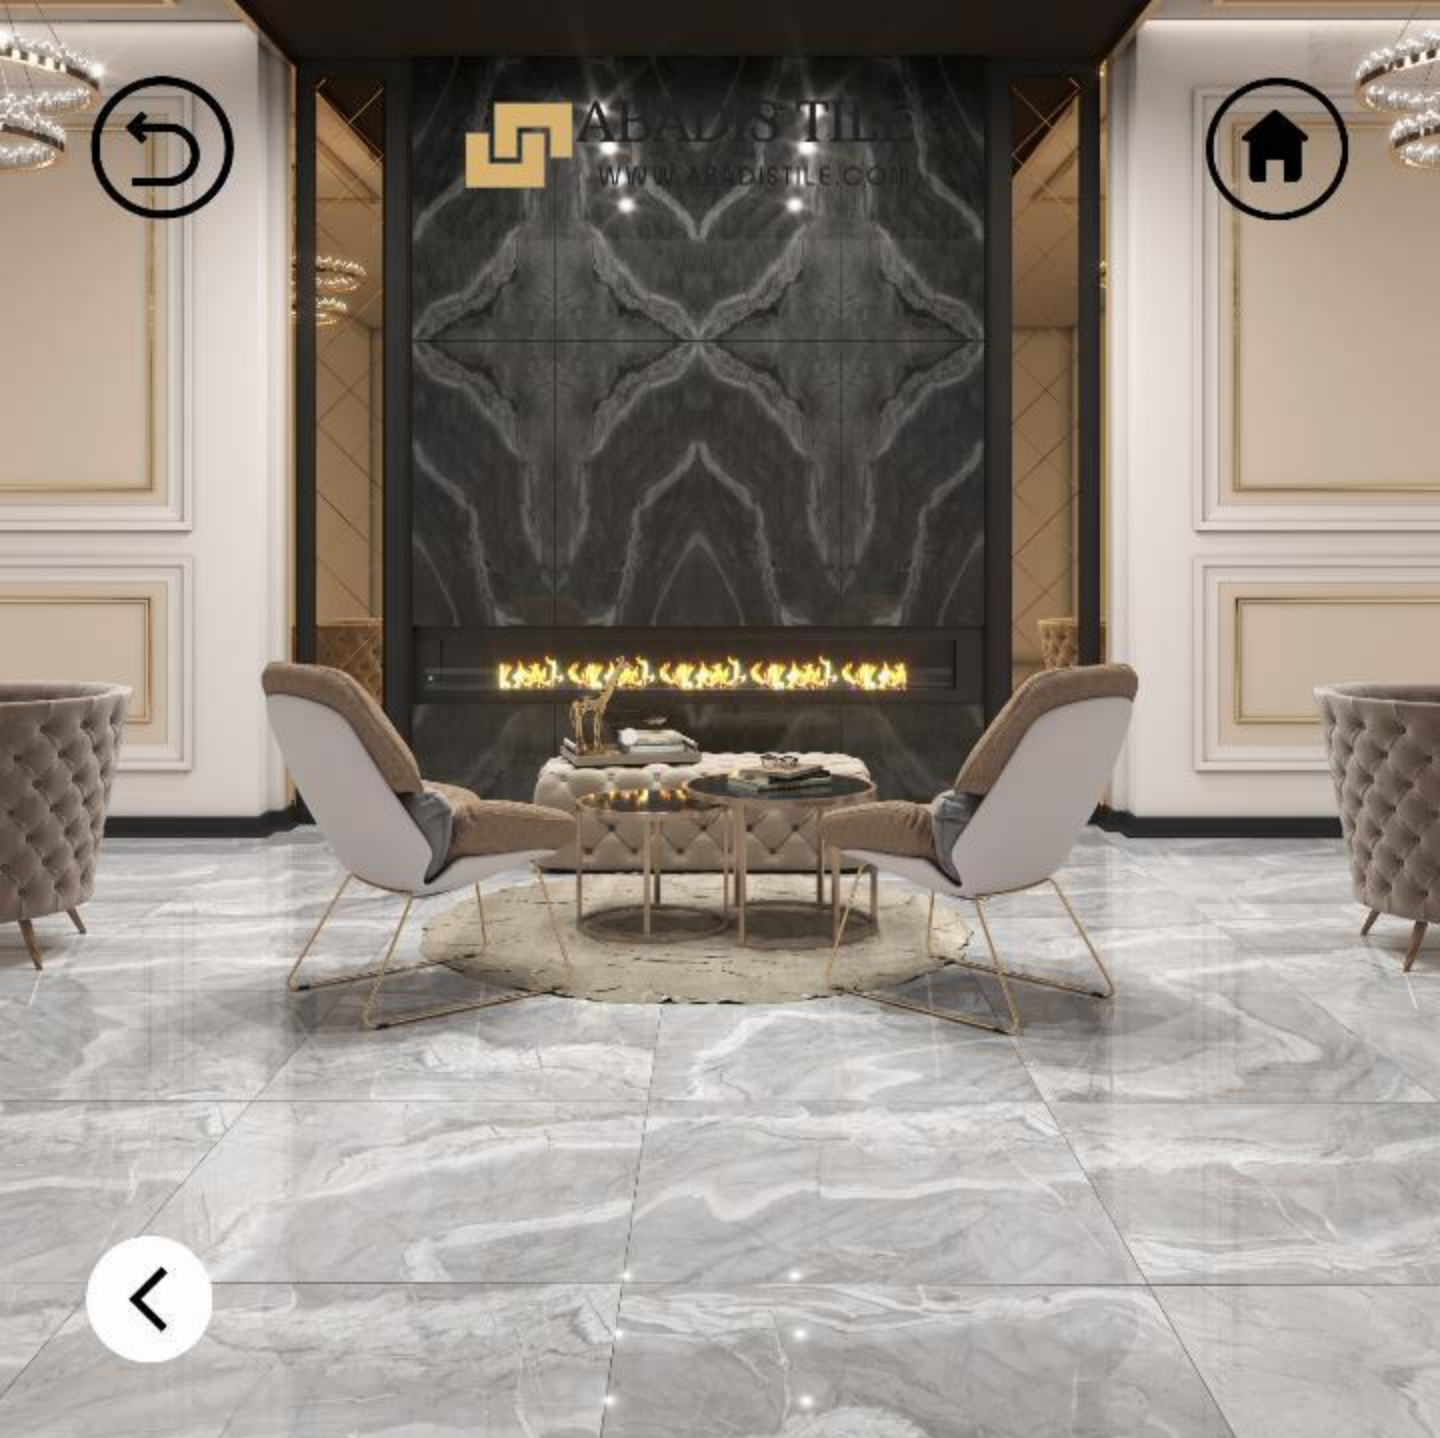

★ Pablo Light | 80x80 - 6 Faces

Last Tile

Next Tile