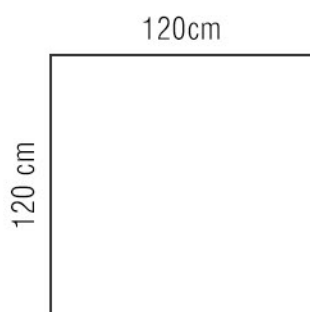

ABADIS TILE

WWW.ABADISTILE.COM

MARION

Nano Polished

120x120-6 Faces

2023
NEW
COLLECTIONS

MARION

M
A
R
I
O
N