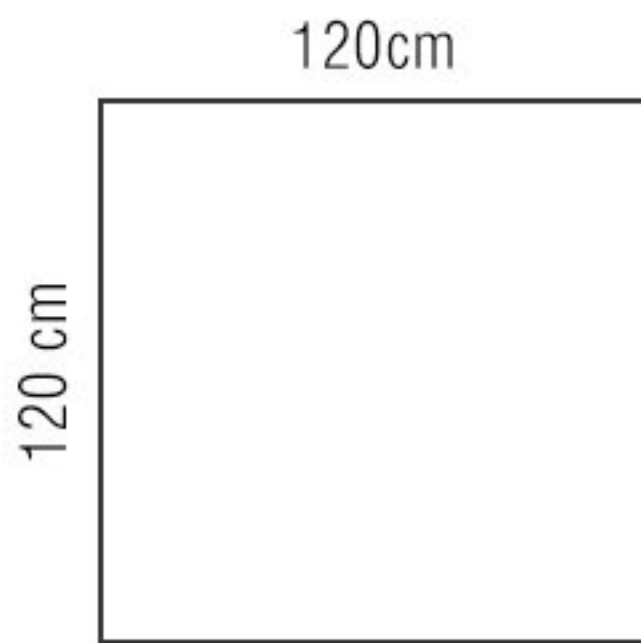

ABADIS TILE

WWW.ABADISTILE.COM

LOCARNO

Light Gray

Silky Matt

120x120-4 Faces

2023

NEW