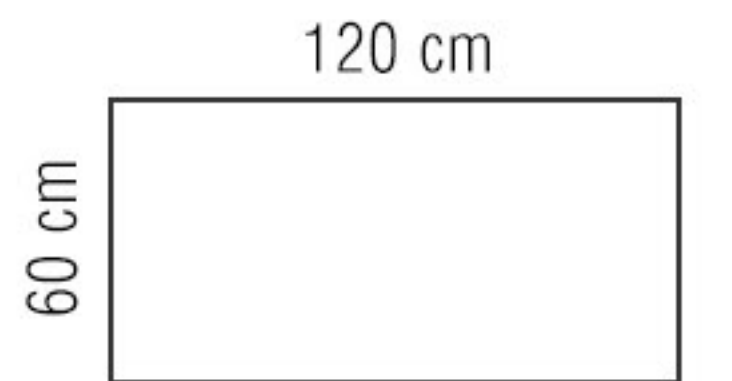

ABADIS TILE

WWW.ABADISTILE.COM

ROSARIO

Black & White

Nano Polished

60x120 - 10 Faces

2022

NEW