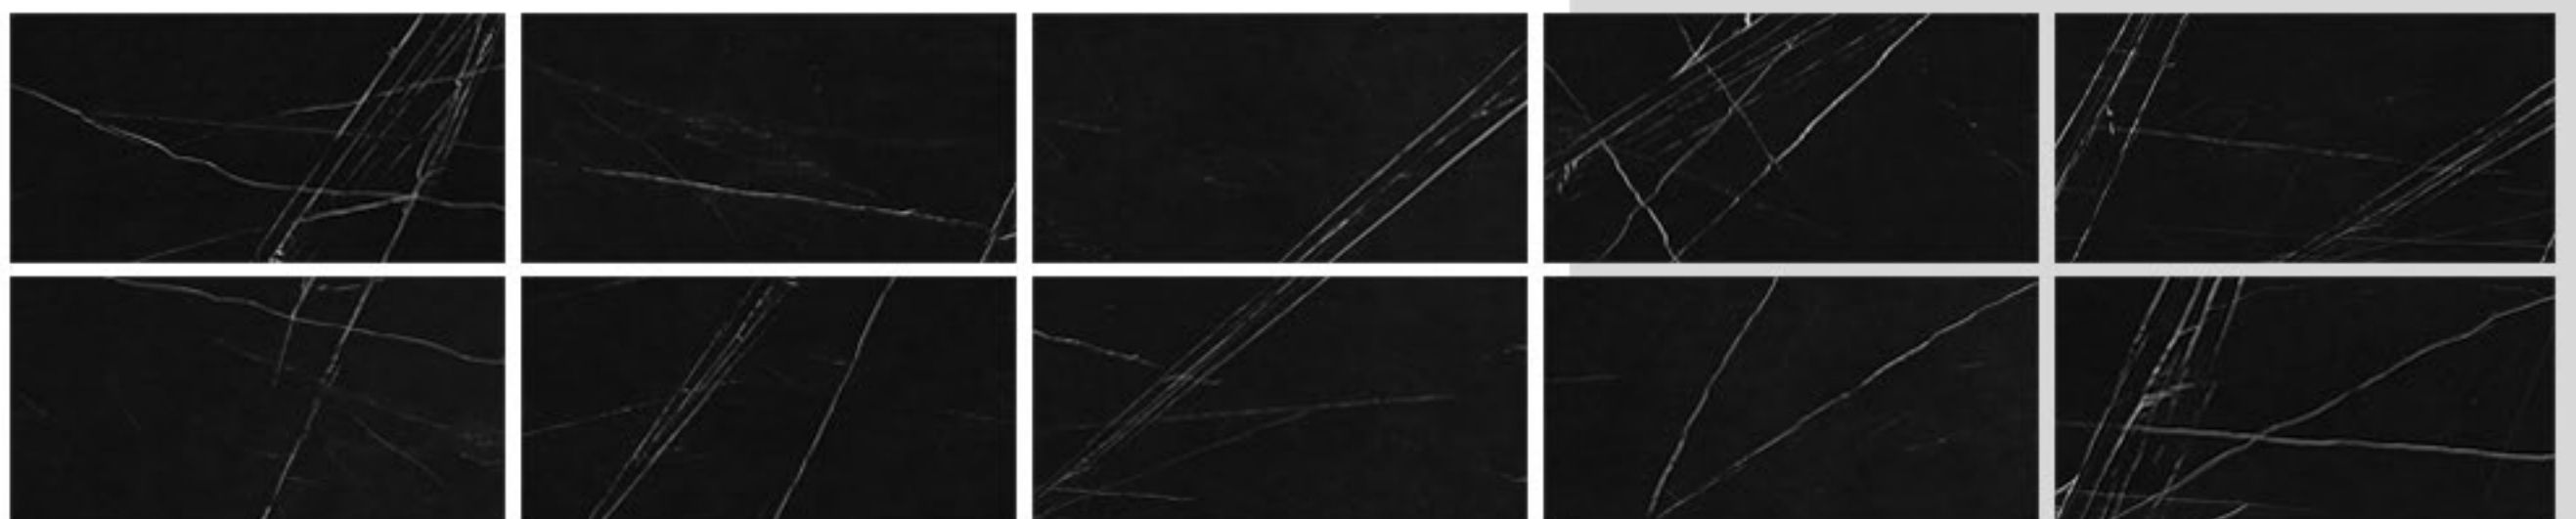

ABADIS TILE

ROSARIO

BALCK

60x120 - 10 Faces
Nano Polished