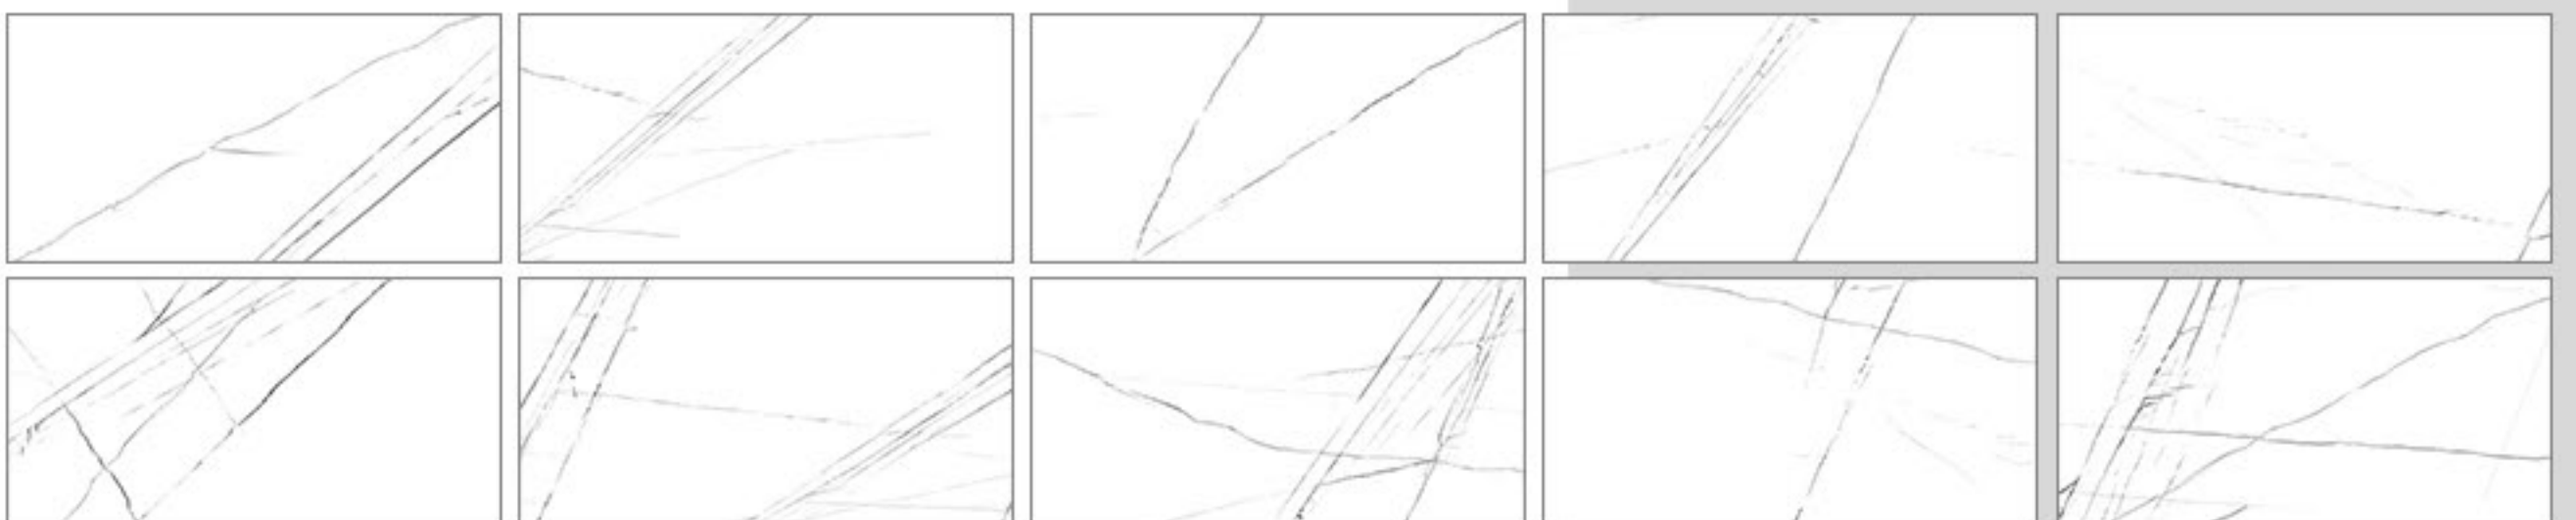

COLLECTIONS

 ABADIS TILE

ROSARIO WHITE

60x120 - 10 Faces
Nano Polished

ROSARIO WHITE

60x120 - 10 Faces
Nano Polished

ROSARIO WHITE

60x120 - 10 Faces
Nano Polished