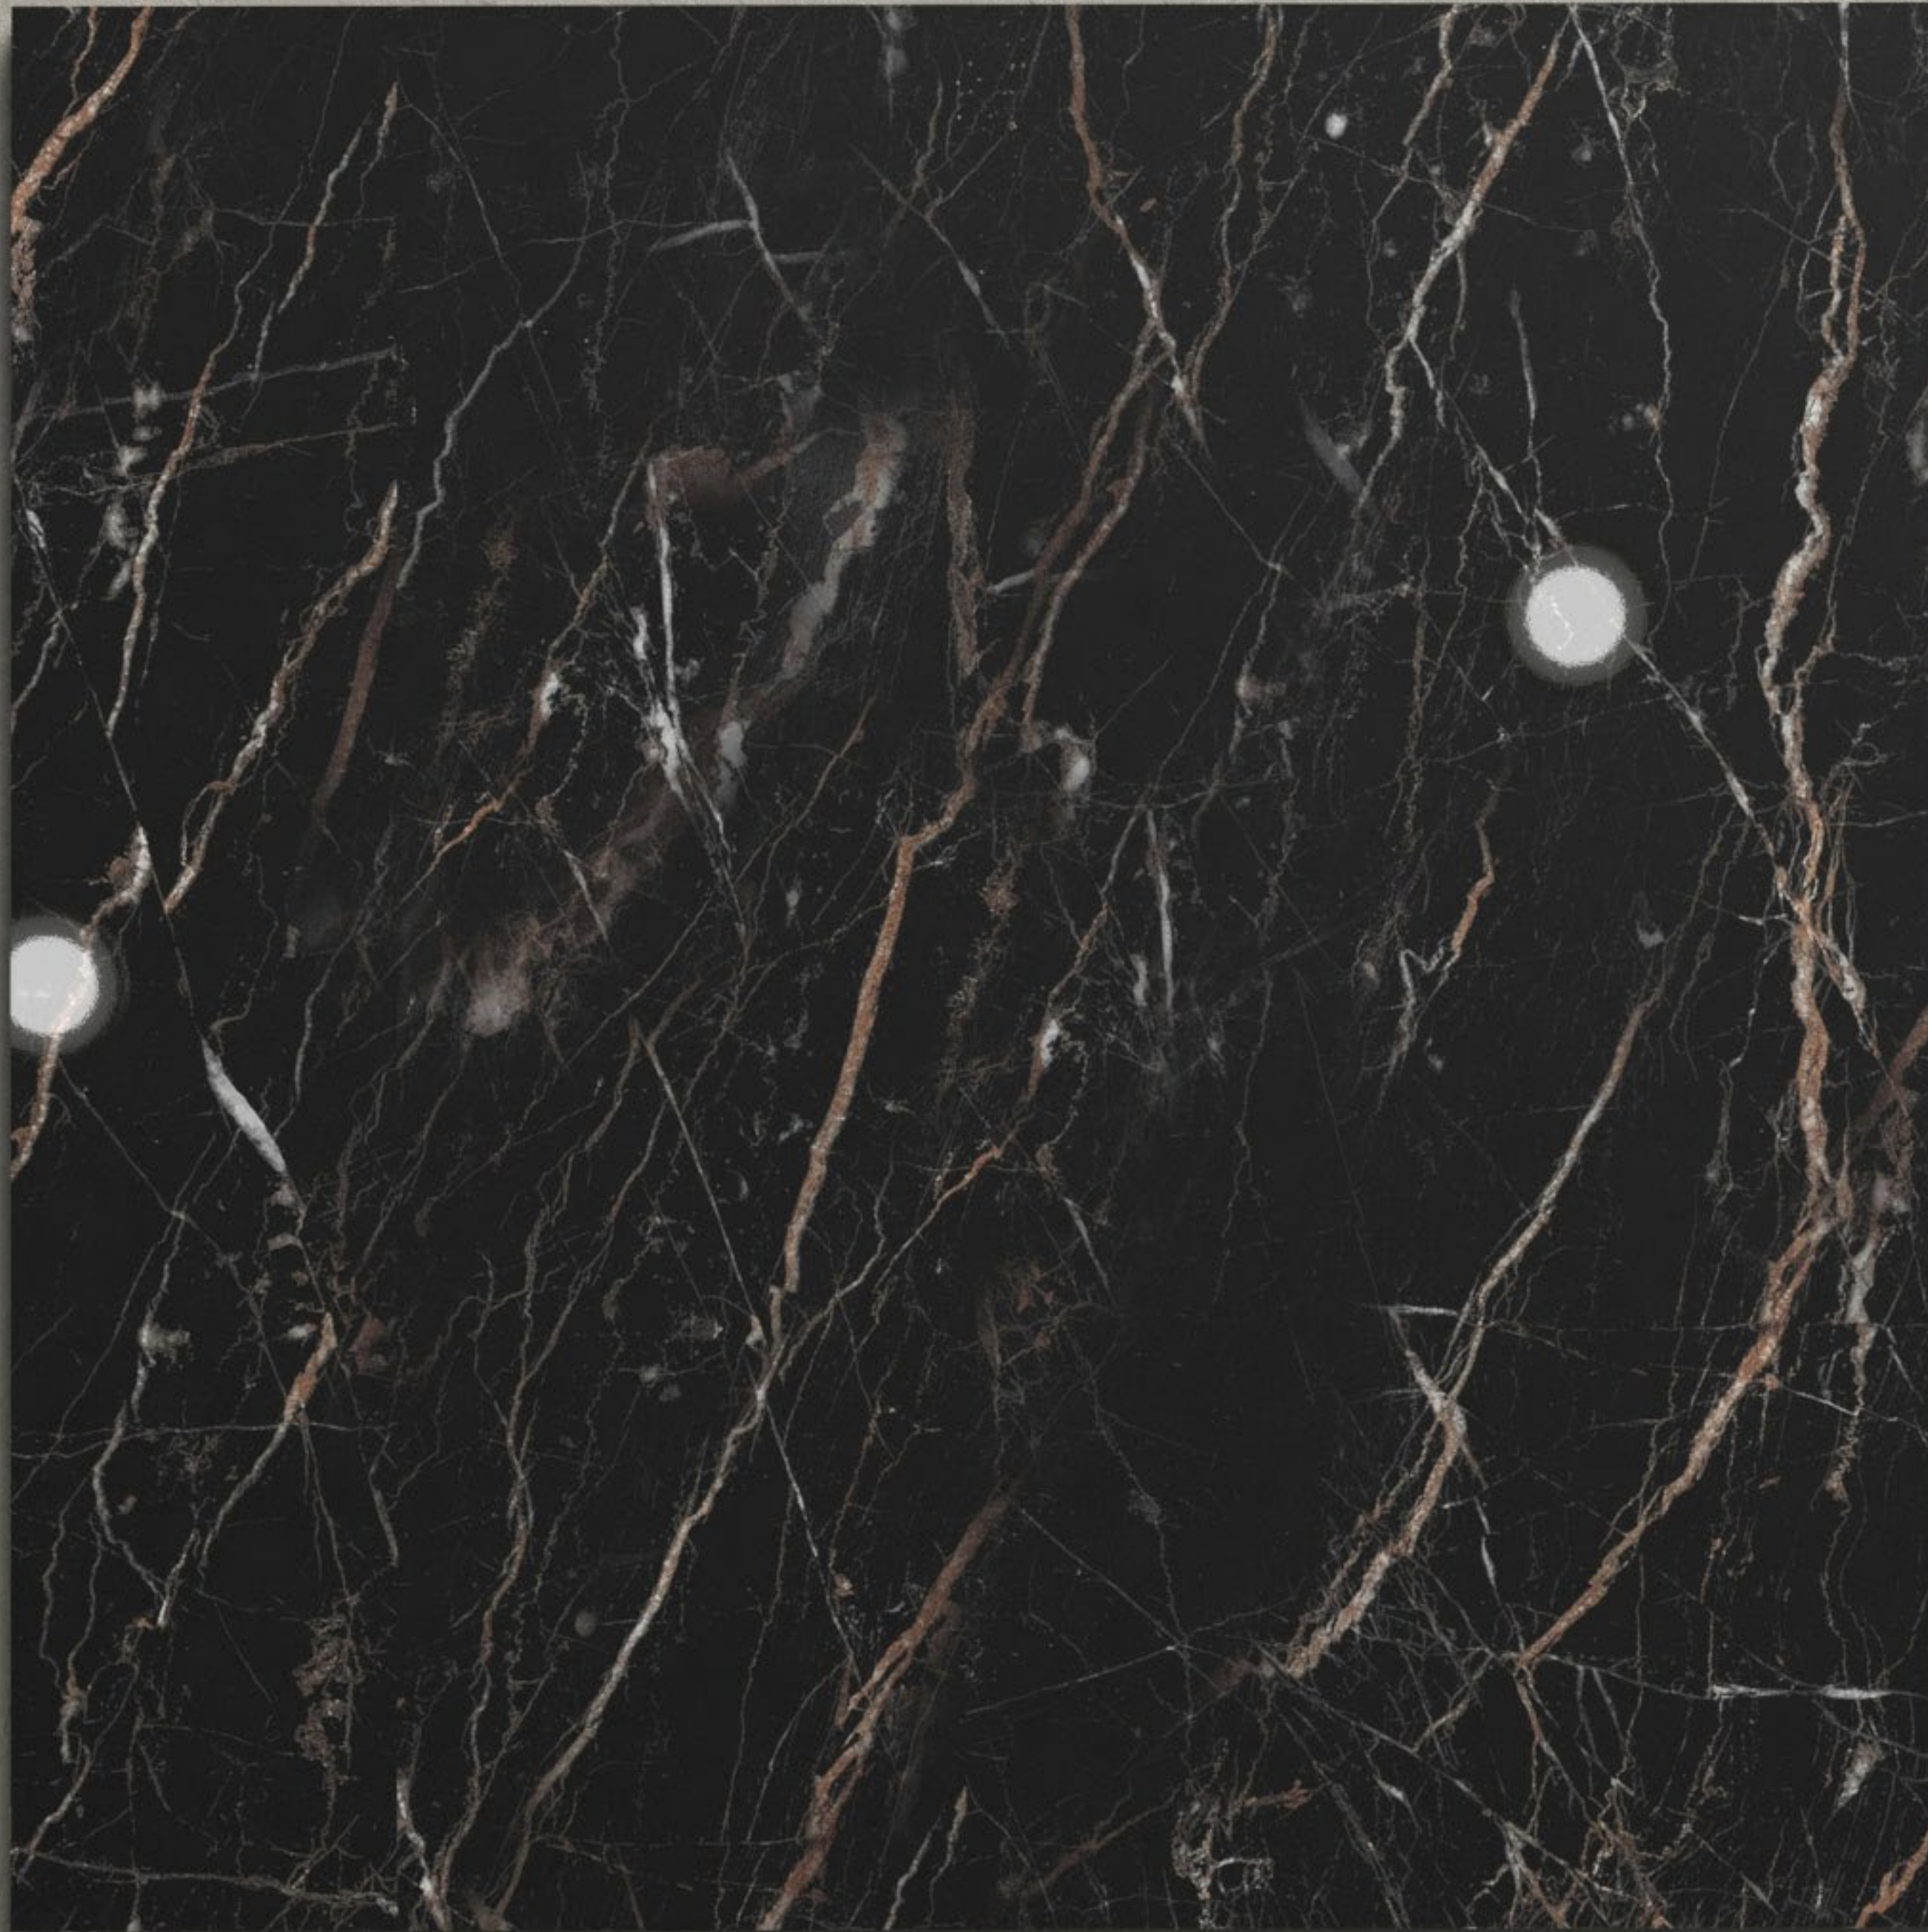

ABADIS TILE

WWW.ABADISTILE.COM

BASALT 60X60
CERAMIC WHITE BODY
8 FACES - GLOSSY