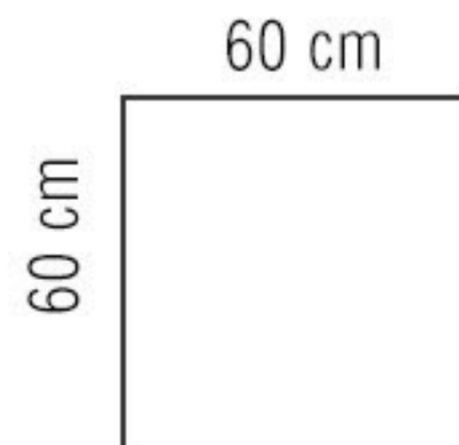

ABADIS TILE

WWW.ABADISTILE.COM

CARIZMA

Gray - Cream

Matt

60x60 - 6 Faces

2023

NEW