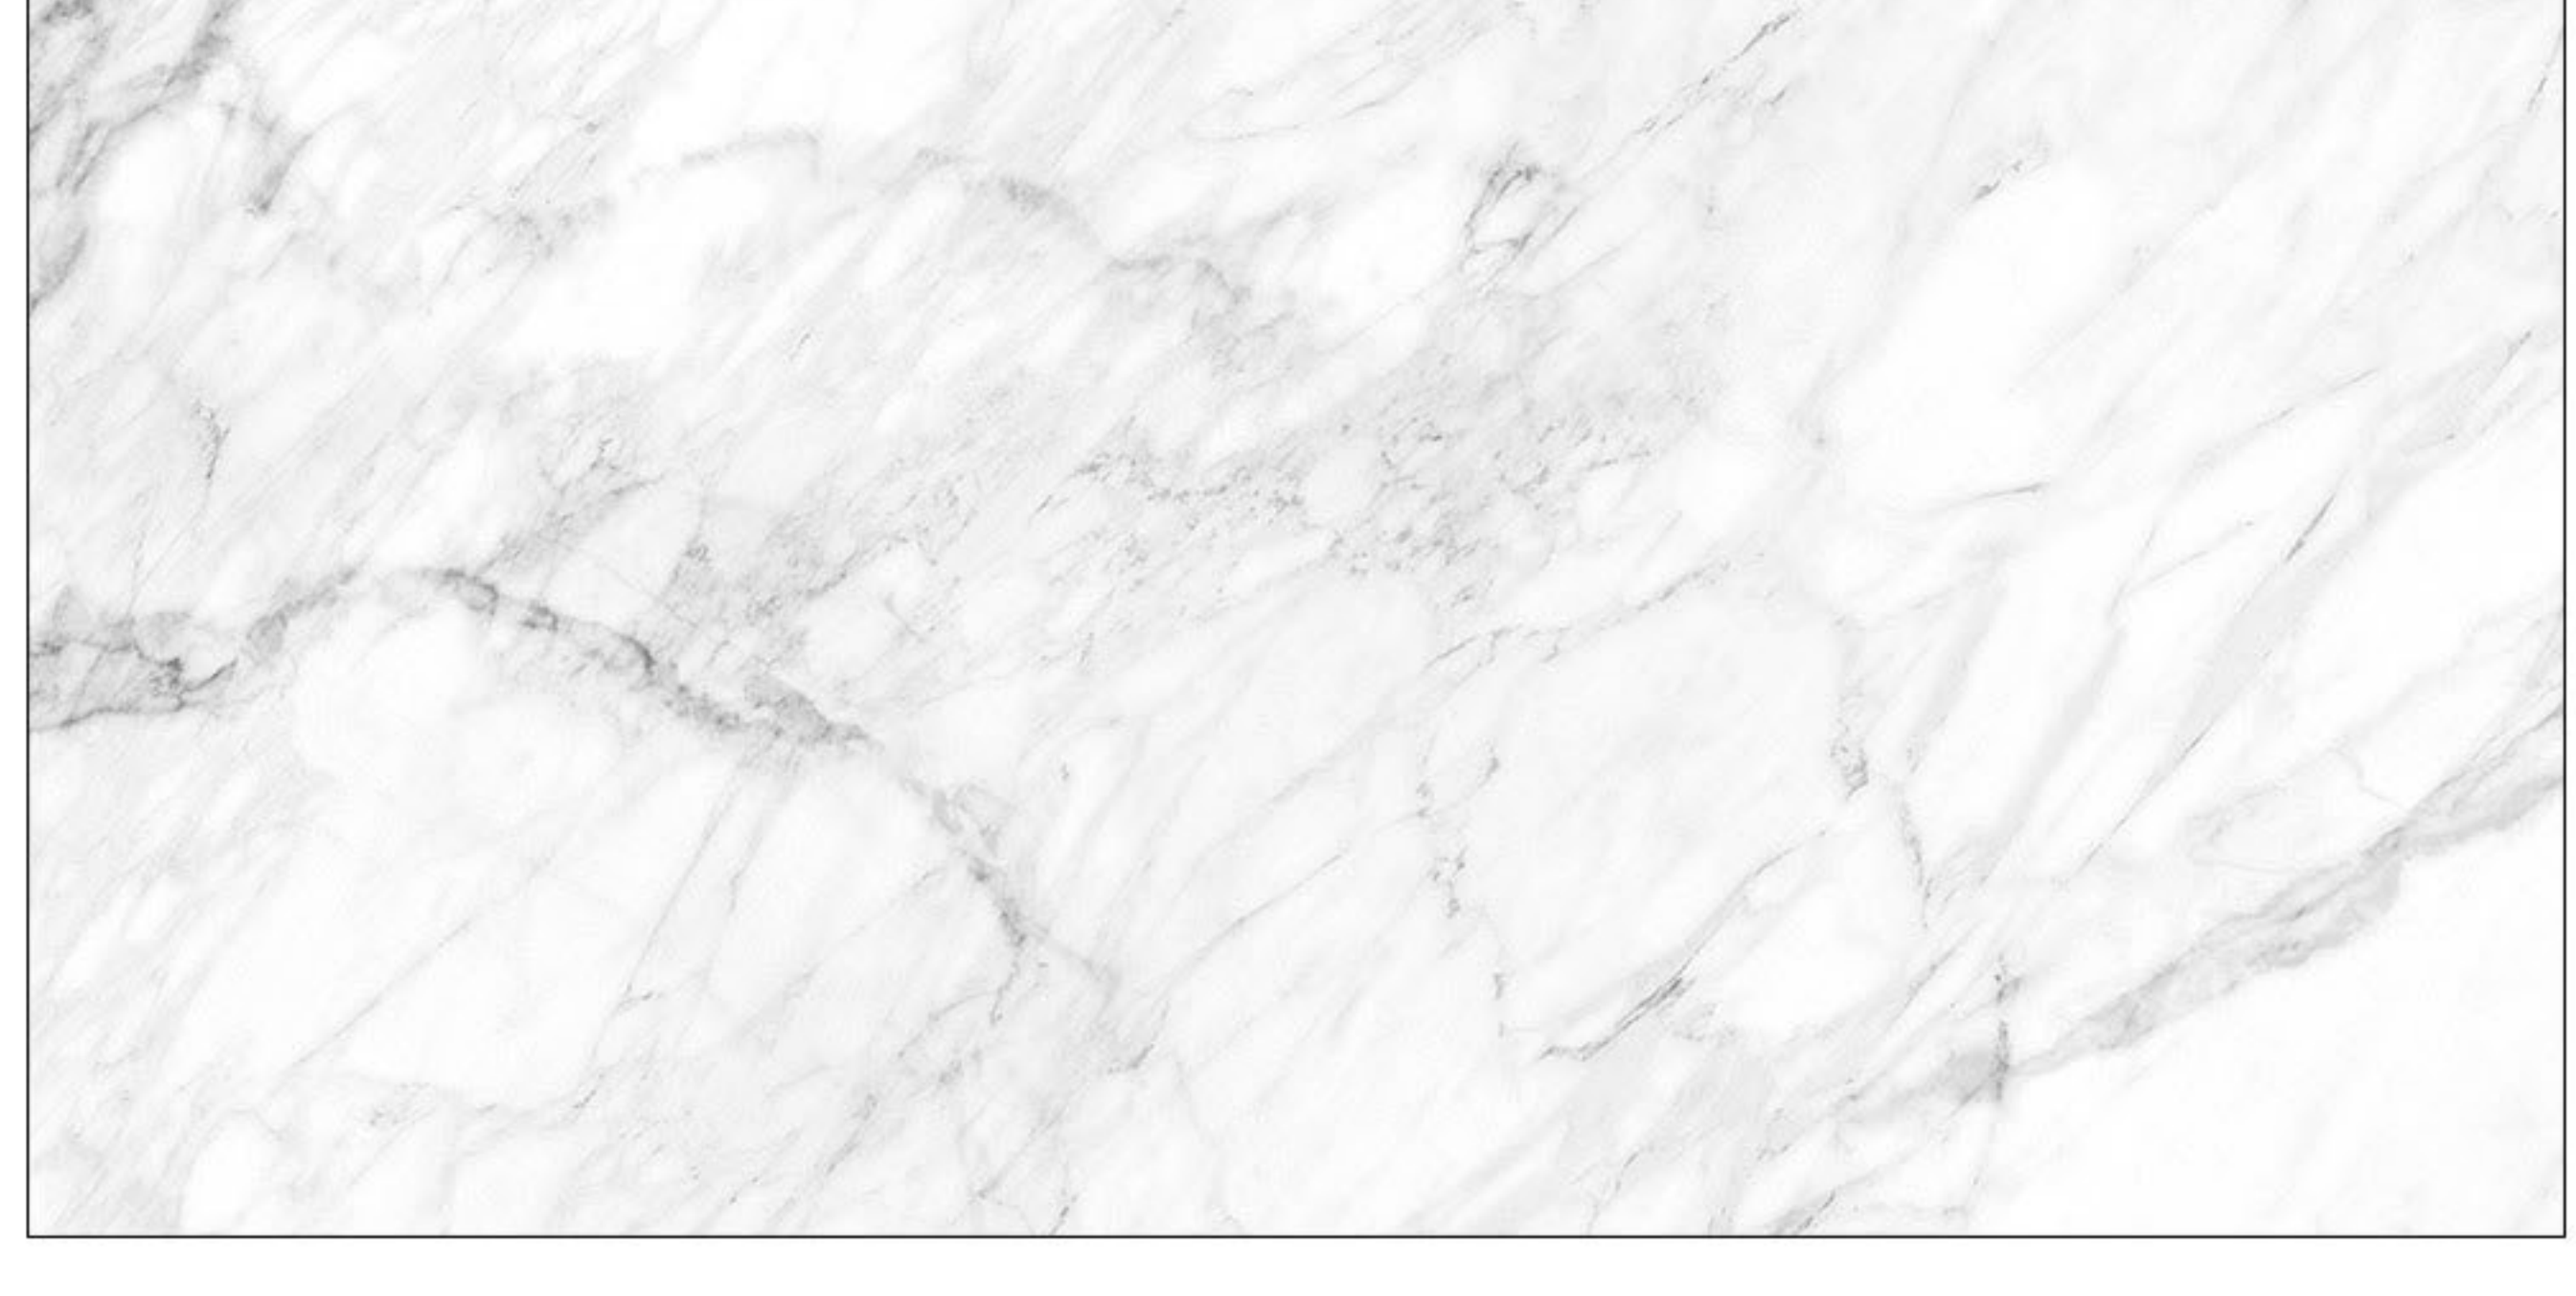

 **ABADIS SLAB**

A NEW SKIN FOR ARCHITECTURE

WWW.ABADISTILE.COM

800X1600 mm

VALGRANDE

NANO POLISHED

800x1600

VALGRANDE

ABADIS SLAB VALGRANDE NANO POLISHED | 6 FACES
ABADIS SLAB VALGRANDE **800X1600** mm

VALGRANDE

ABADIS SLAB VALGRANDE NANO POLISHED | 6 FACES

ABADIS SLAB VALGRANDE 800X1600 mm

VALGRANDE

ABADIS SLAB VALGRANDE NANO POLISHED | 6 FACES