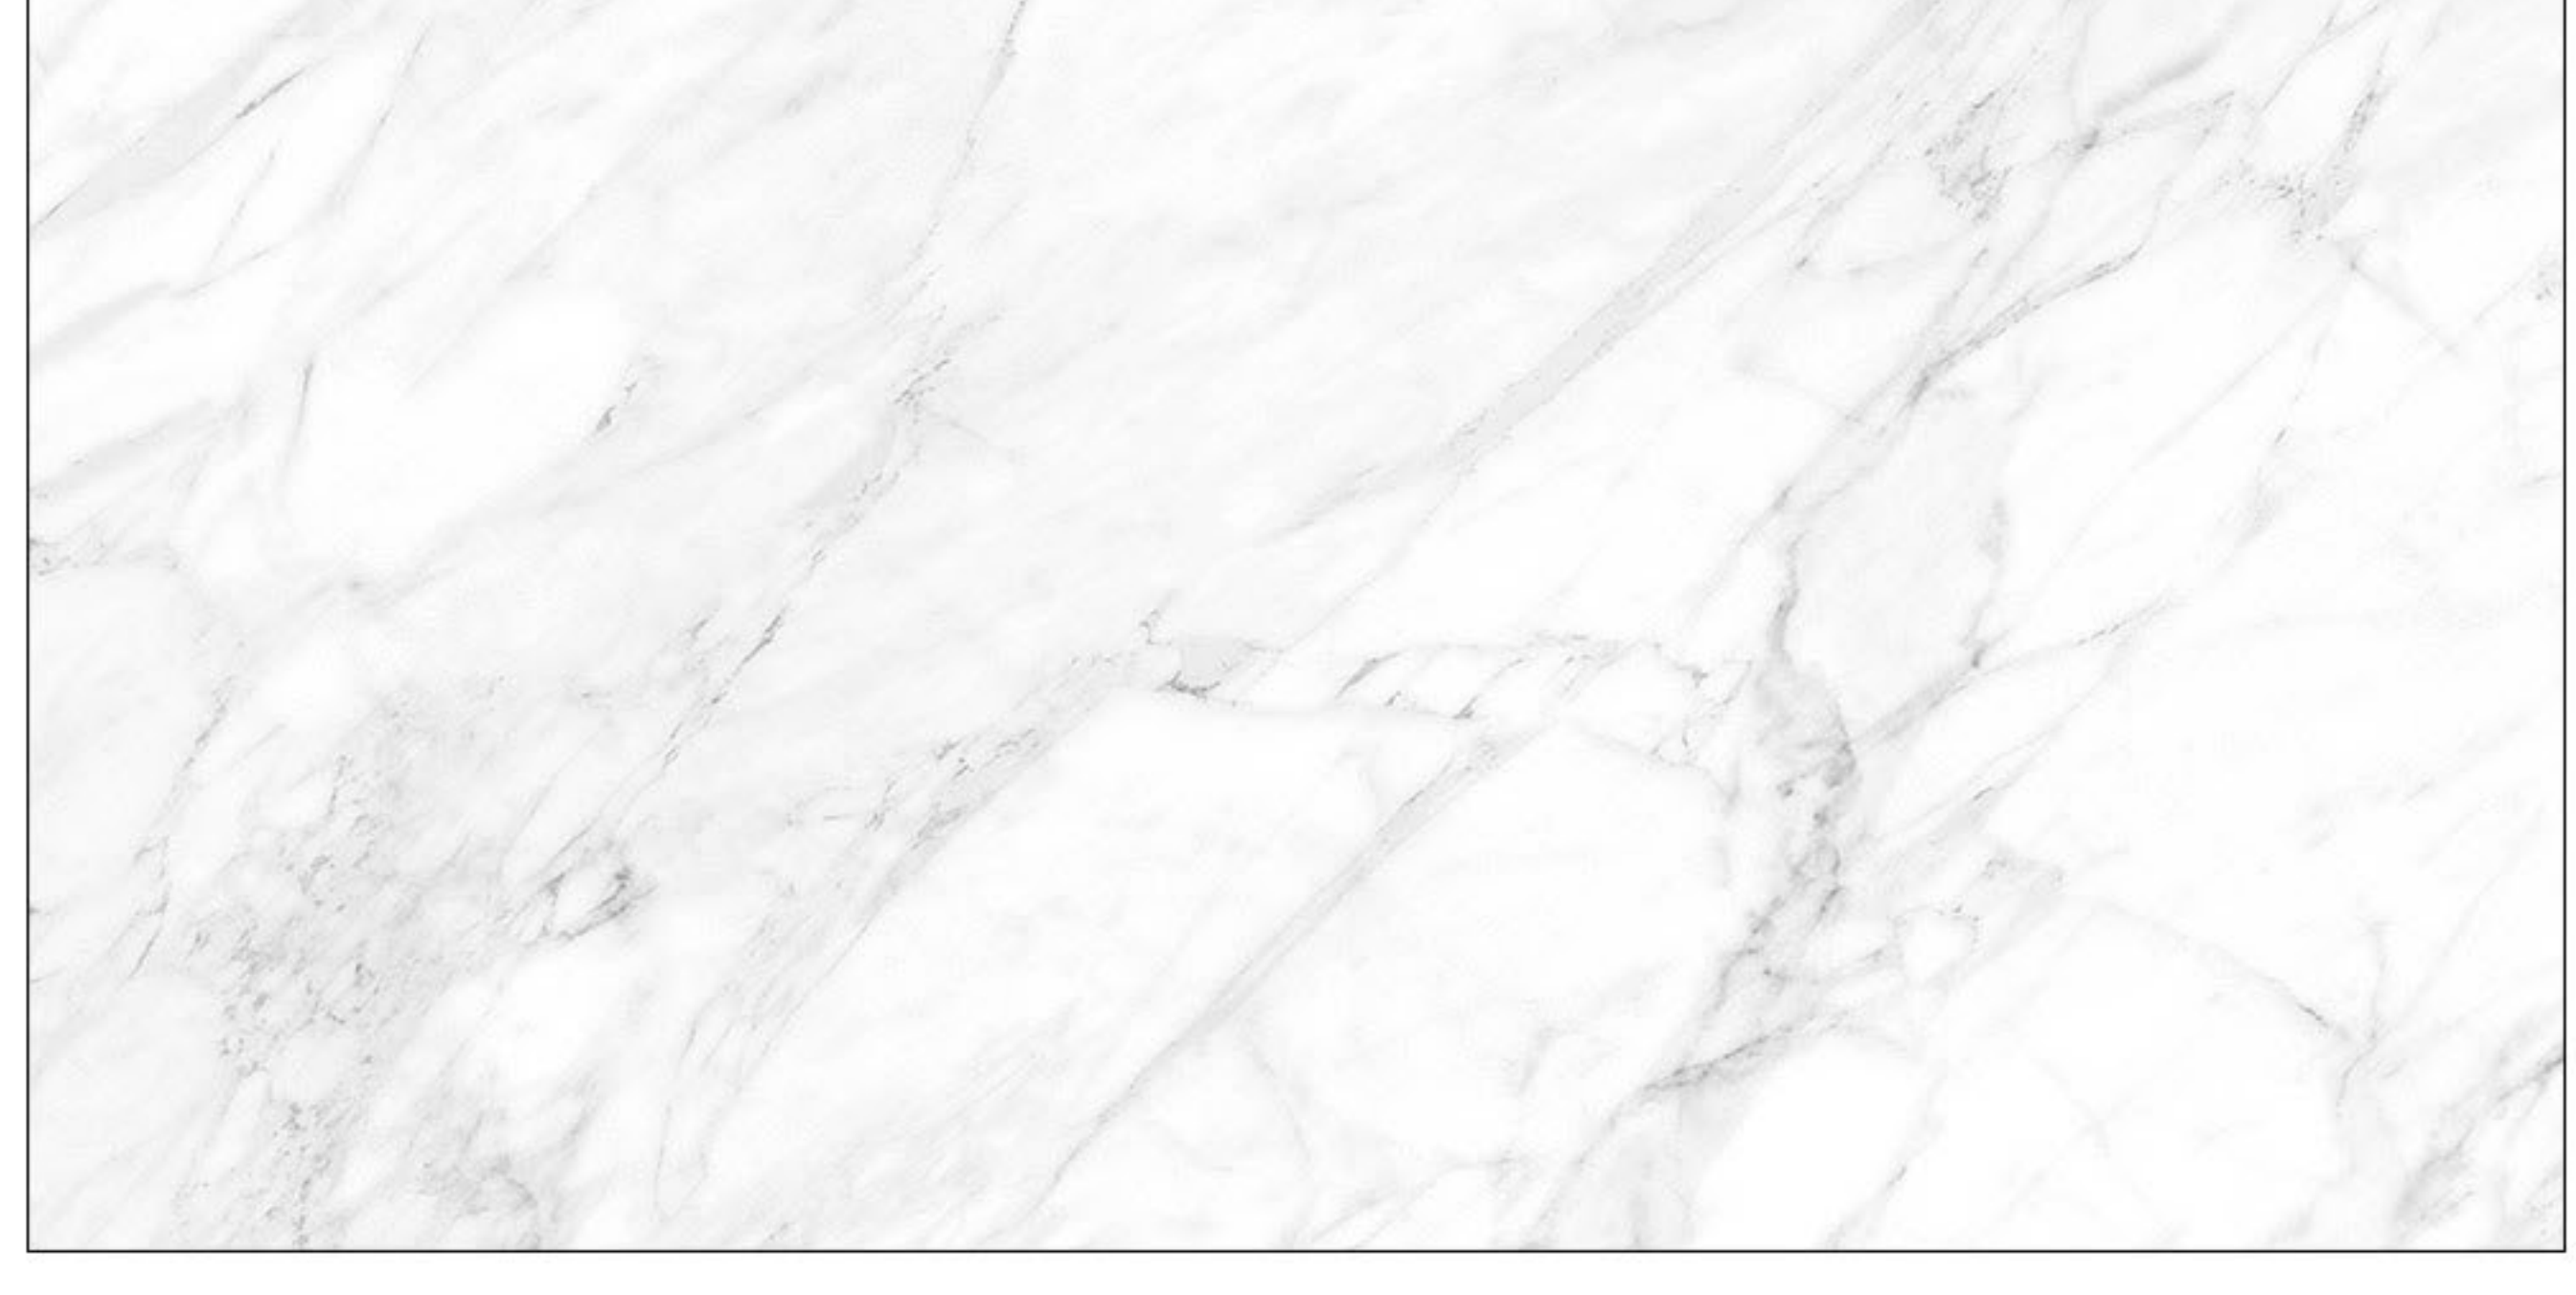

 **ABADIS SLAB**

A NEW SKIN FOR ARCHITECTURE

WWW.ABADISTILE.COM

800X1600 mm

VALGRANDE

NANO POLISHED

800x1600

VALGRANDE

ABADIS SLAB VALGRANDE NANO POLISHED | 6 FACES
ABADIS SLAB VALGRANDE **800X1600** mm

VALGRANDE

ABADIS SLAB VALGRANDE NANO POLISHED | 6 FACES

ABADIS SLAB VALGRANDE 800X1600 mm

VALGRANDE

ABADIS SLAB VALGRANDE NANO POLISHED | 6 FACES