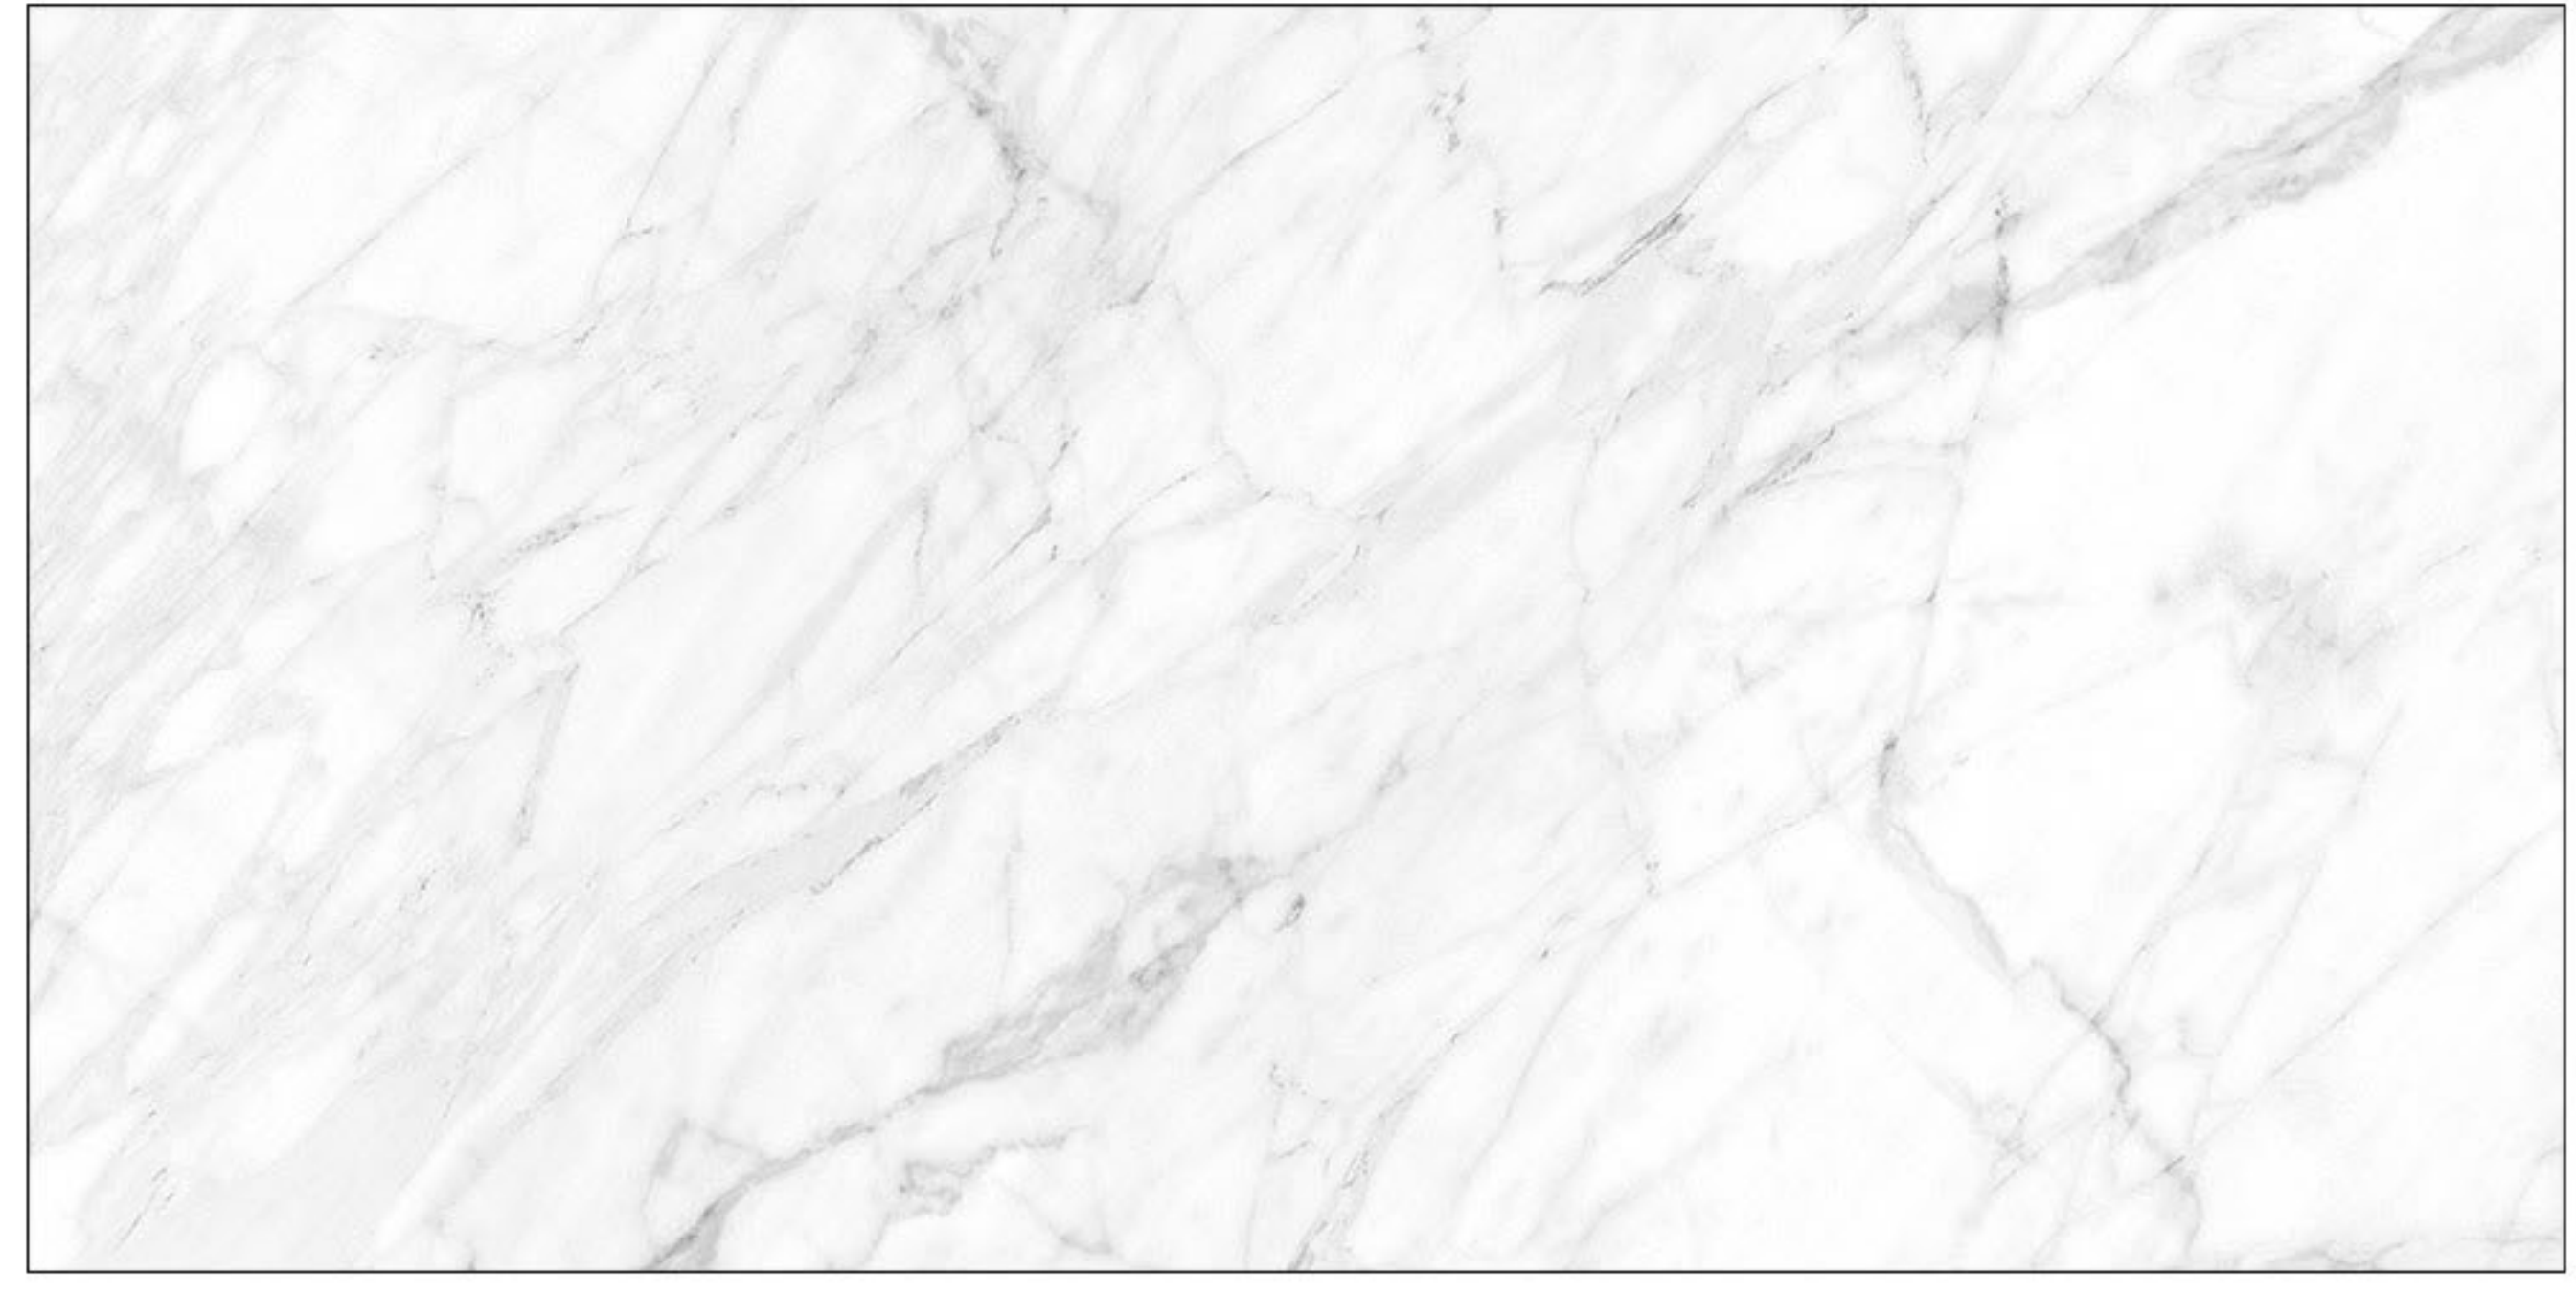

 **ABADIS SLAB**

A NEW SKIN FOR ARCHITECTURE

WWW.ABADISTILE.COM

800X1600 mm

VALGRANDE

NANO POLISHED

800x1600

VALGRANDE

ABADIS SLAB VALGRANDE NANO POLISHED | 6 FACES
ABADIS SLAB VALGRANDE **800X1600** mm

VALGRANDE

ABADIS SLAB VALGRANDE NANO POLISHED | 6 FACES

ABADIS SLAB VALGRANDE 800X1600 mm

VALGRANDE

ABADIS SLAB VALGRANDE NANO POLISHED | 6 FACES