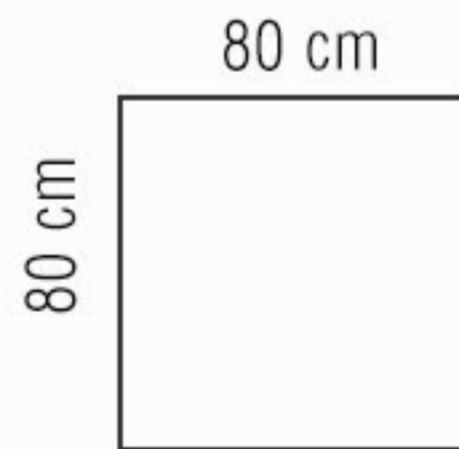

# SIYENA

P o l i s h e d

---

Gray

80x80 - 6 Faces

2022

NEW

COLLECTIONS