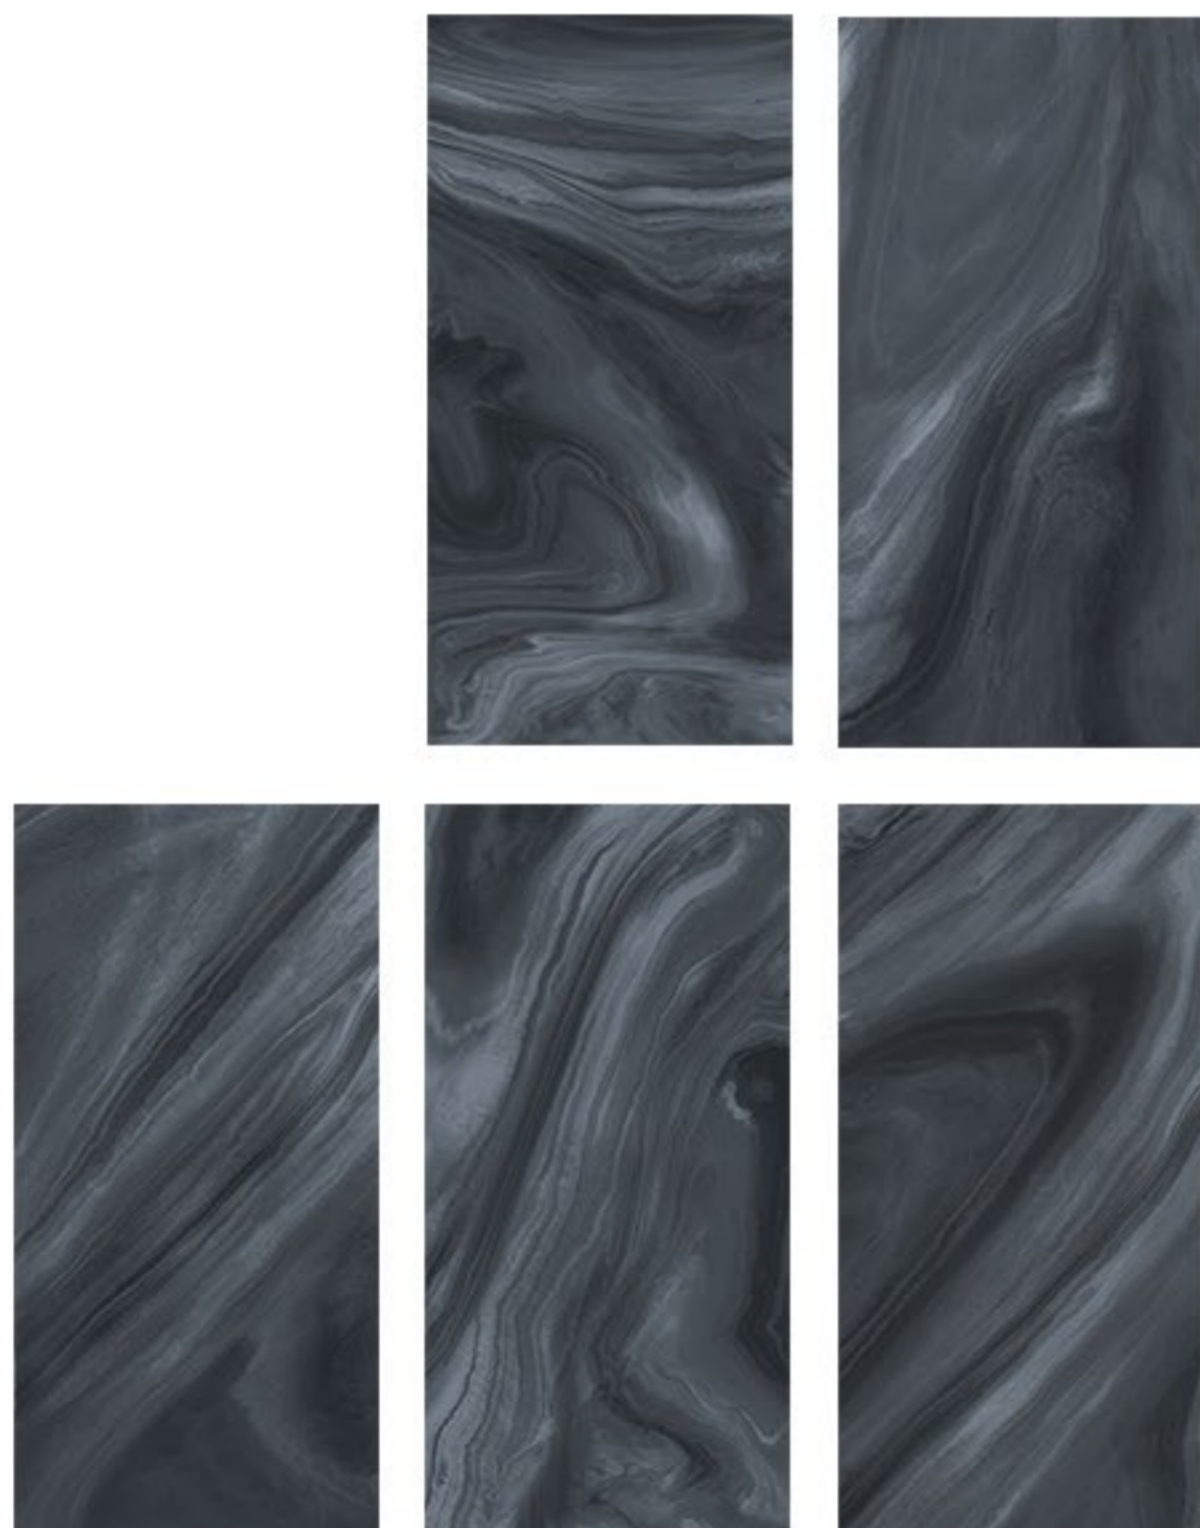

SALVIN SMOKY

Nano Polished

5 Faces

60x120

ABADIS TILE

WWW.ABADISTILE.COM