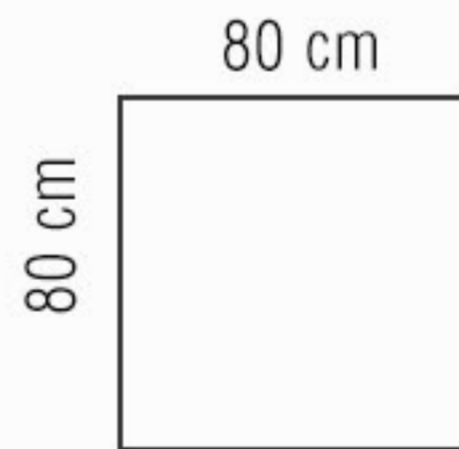

80x80 - 10 Faces

2022

NEW

COLLECTIONS