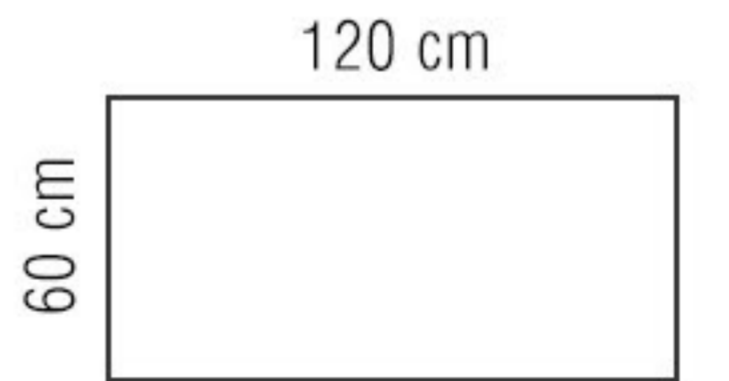

# ROYAL

P o l i s h e d

60x120 -10 Faces

**2022**

NEW

COLLECTIONS

**ROYAL**

 **ABADIS TILE**