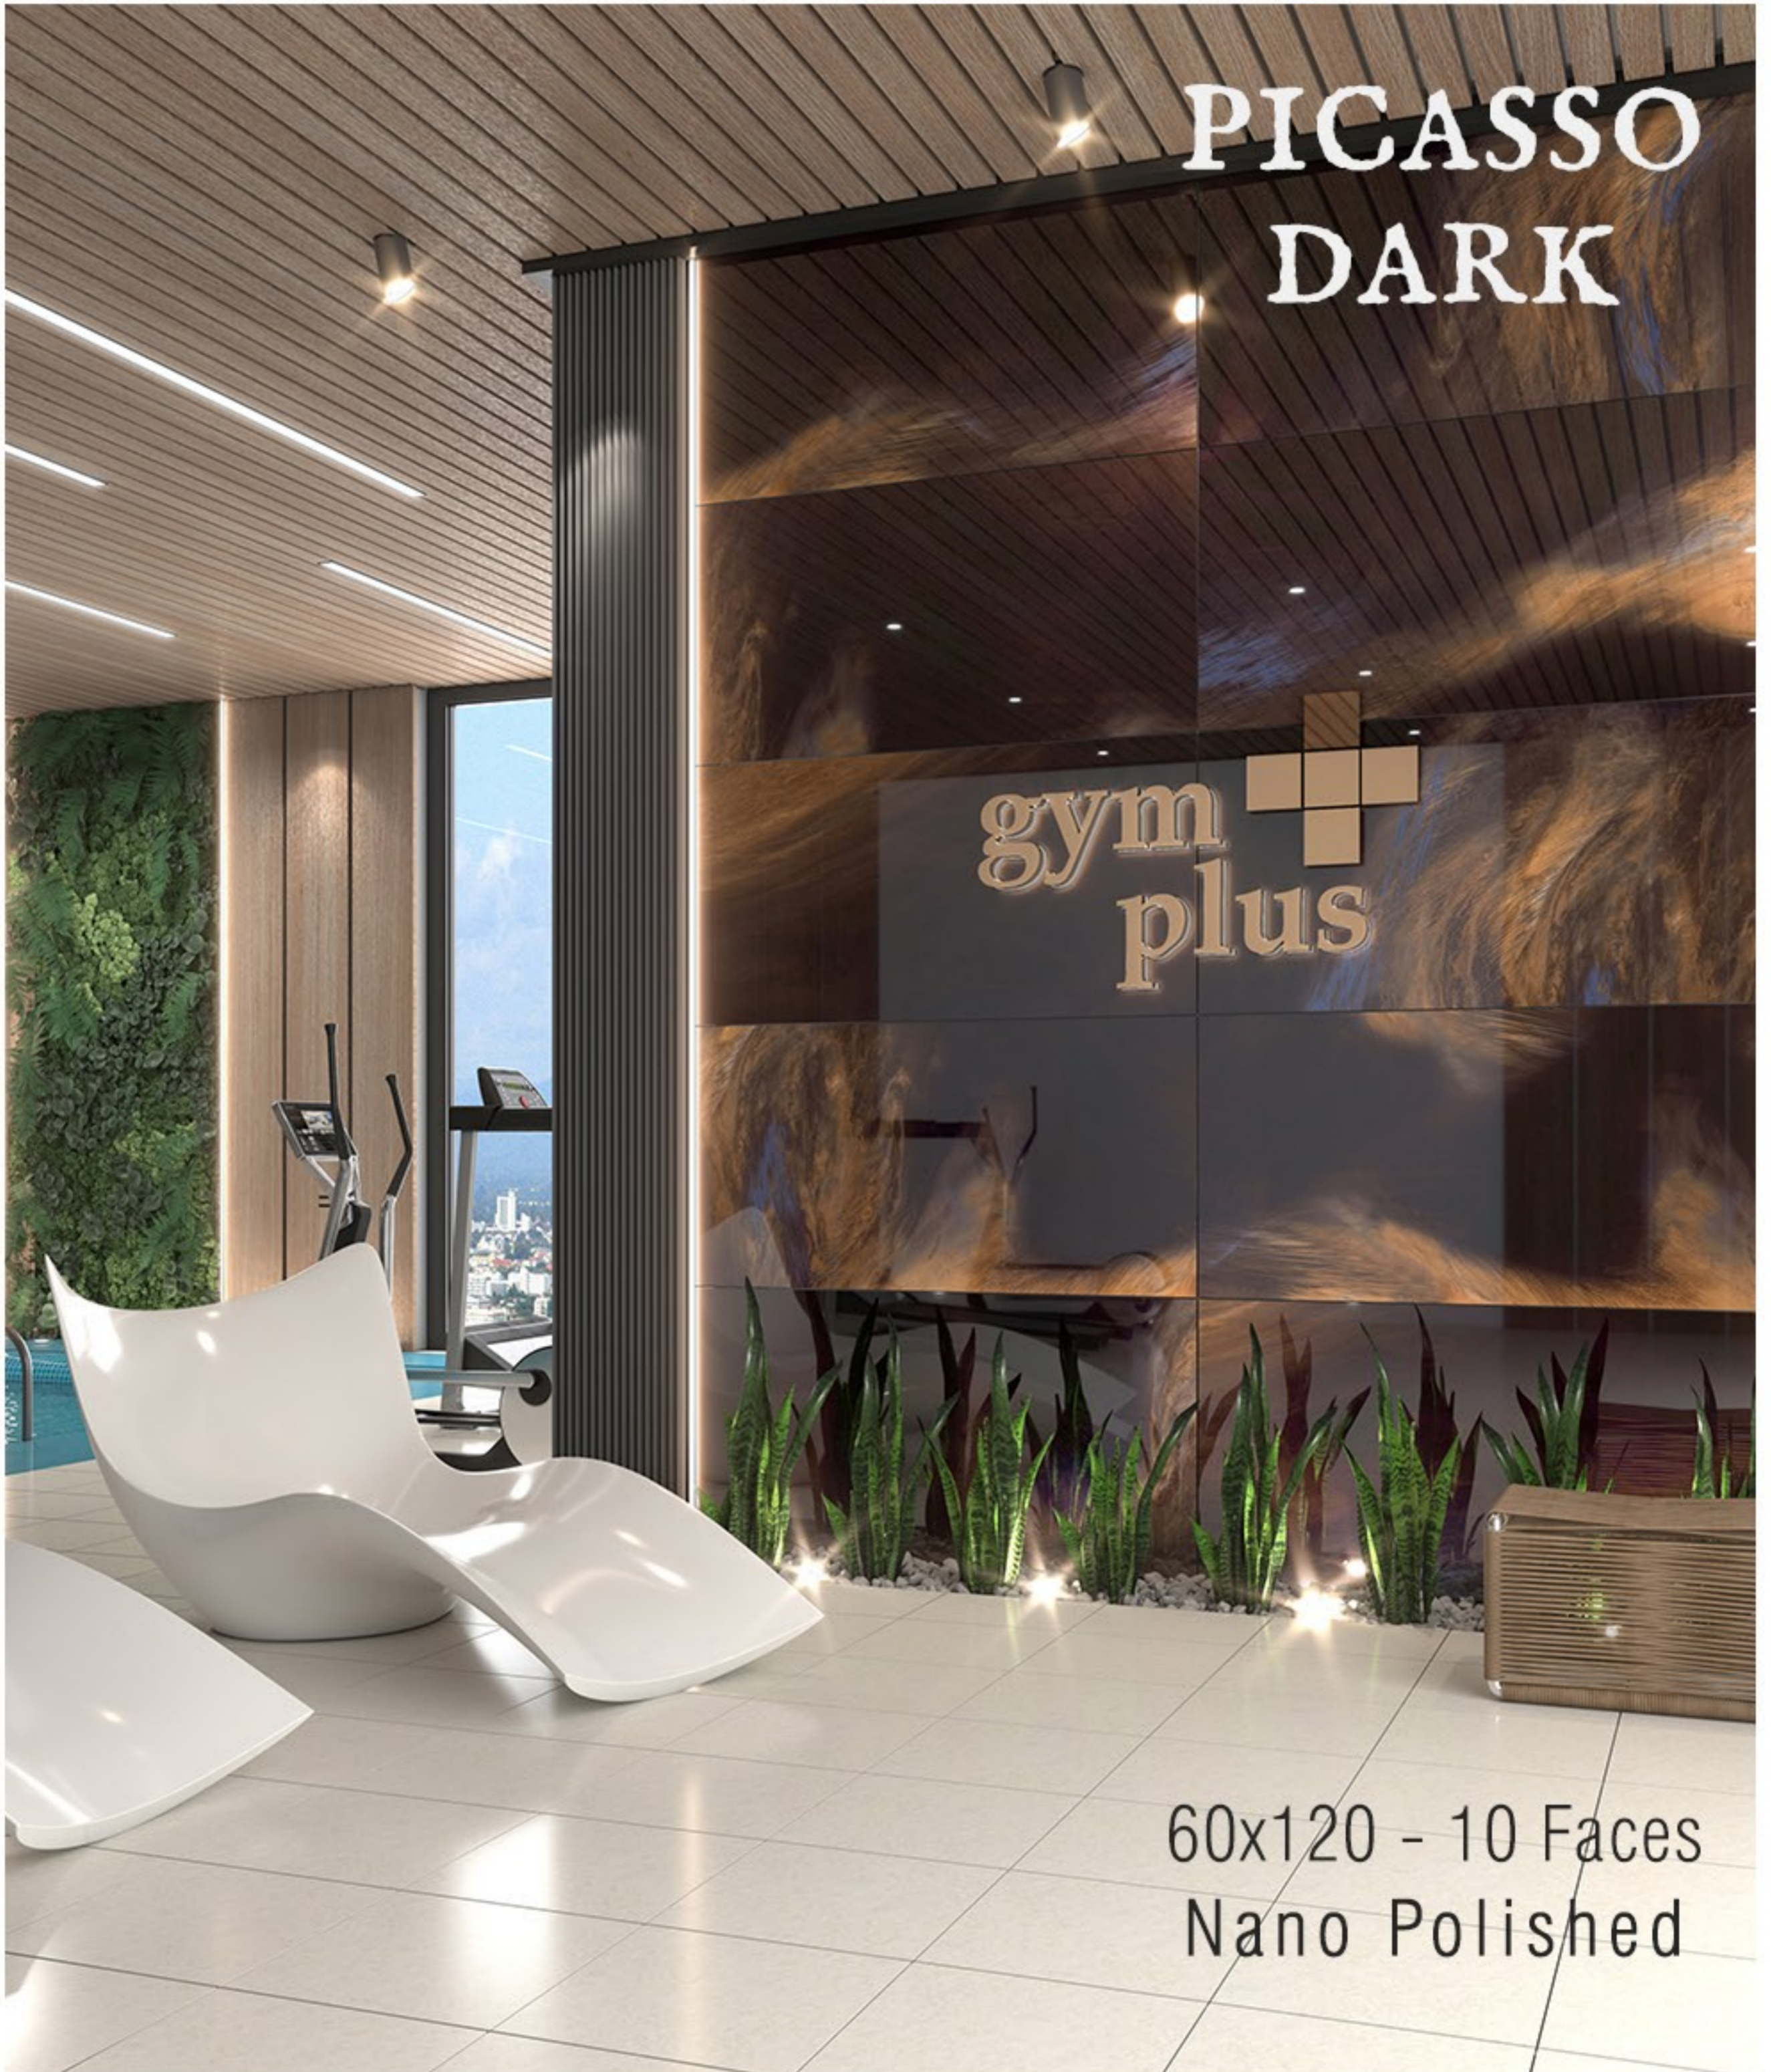

PICASSO DARK

gym
plus

60x120 - 10 Faces
Nano Polished