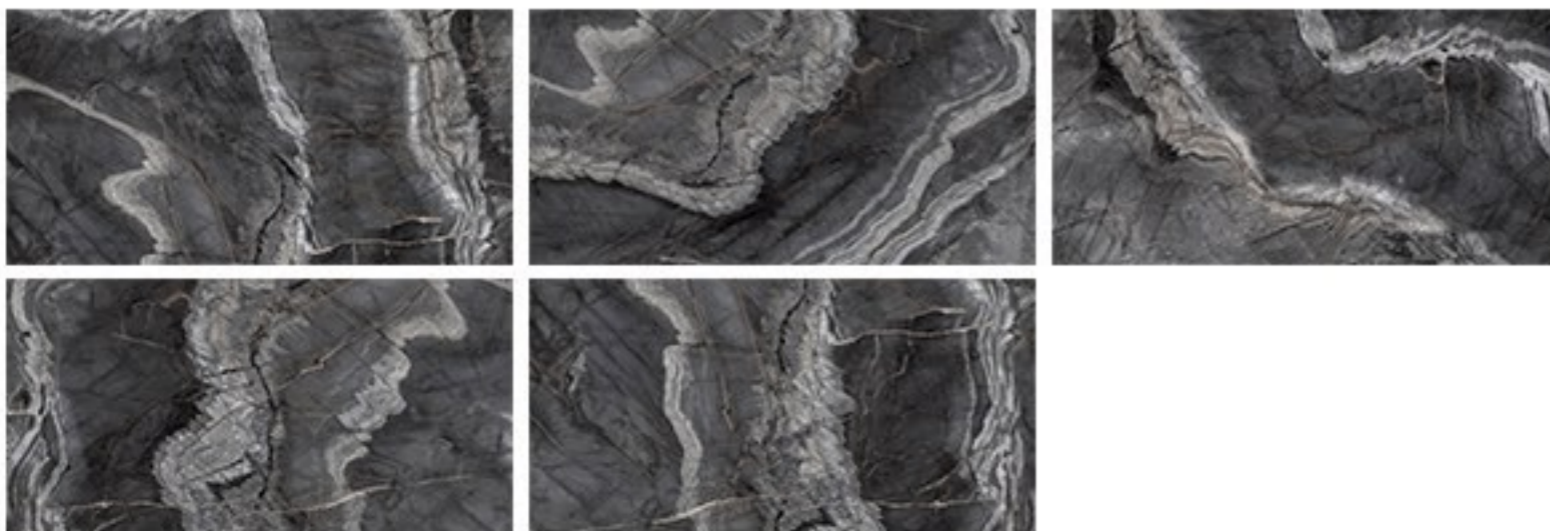

ABADIS TILE

PABLO DARK

60x120 - 5 Faces
Nano Polished