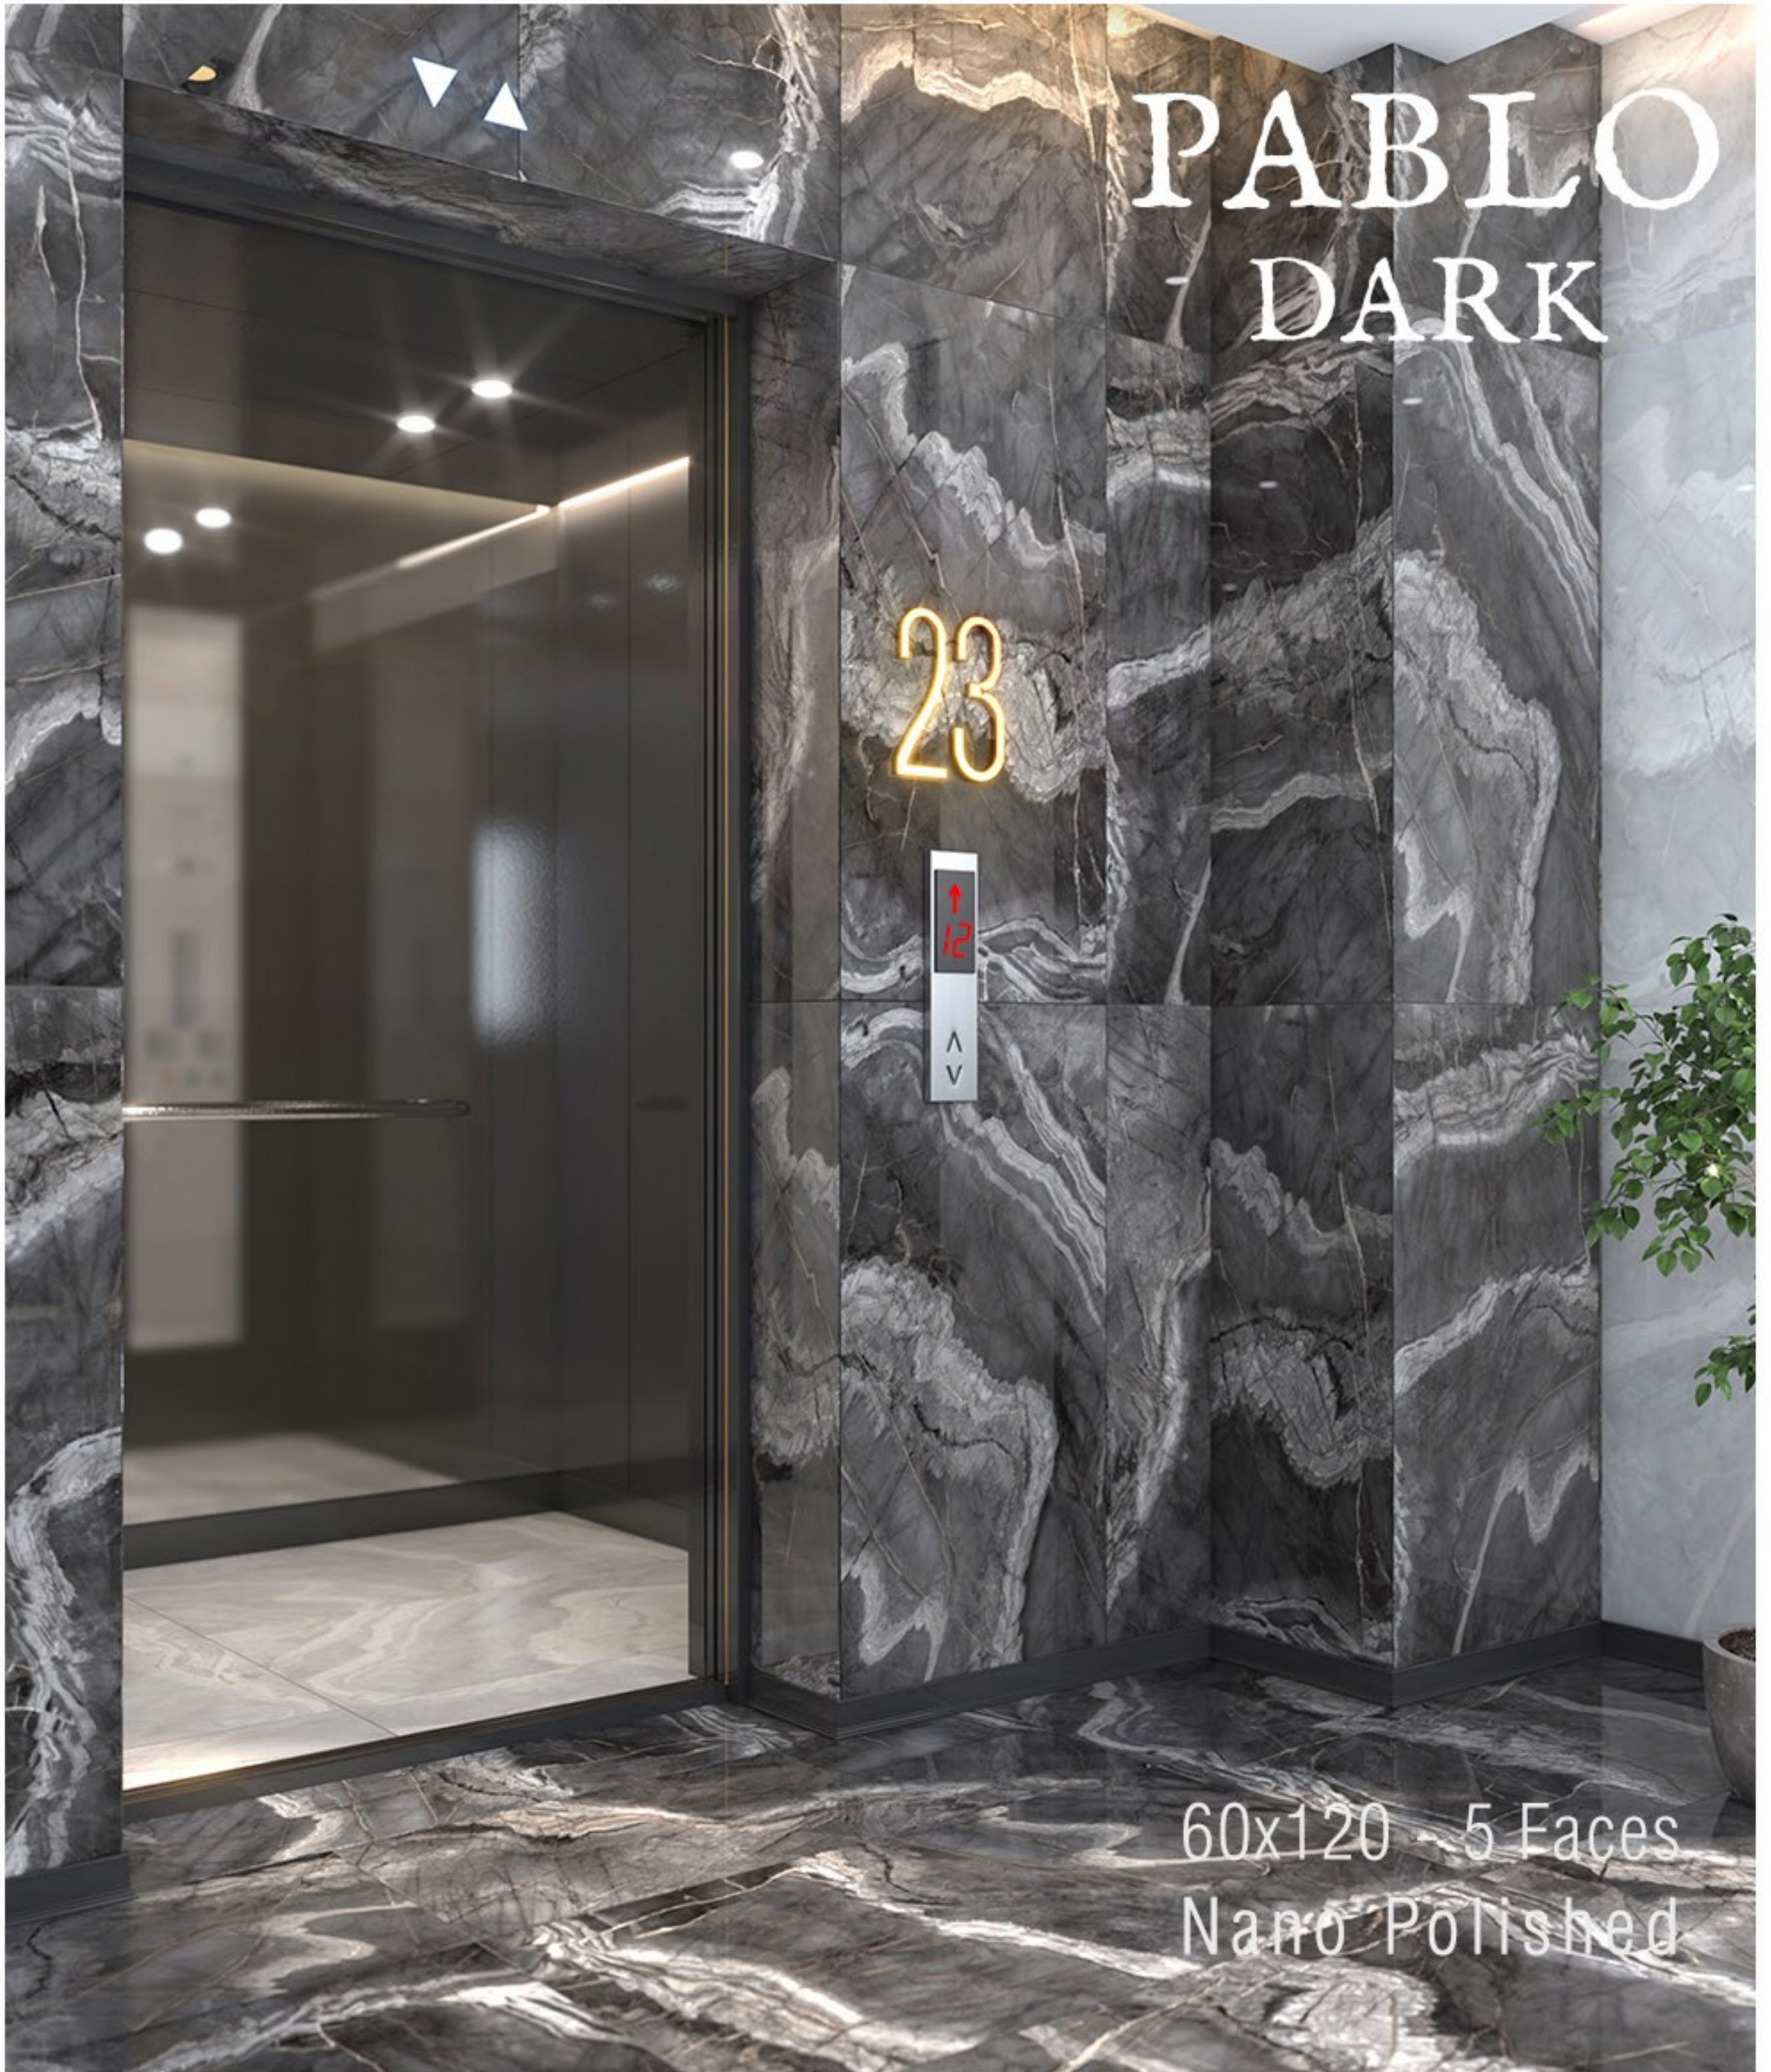

PABLO DARK

23

60x120 - 5 Faces
Nano Polished