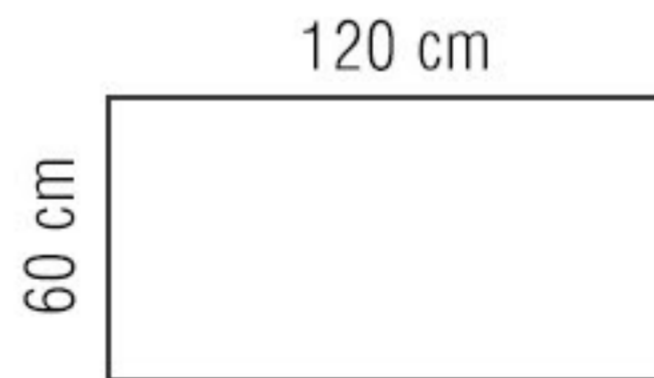

60x120 - 5 Faces

2022

NEW

COLLECTIONS