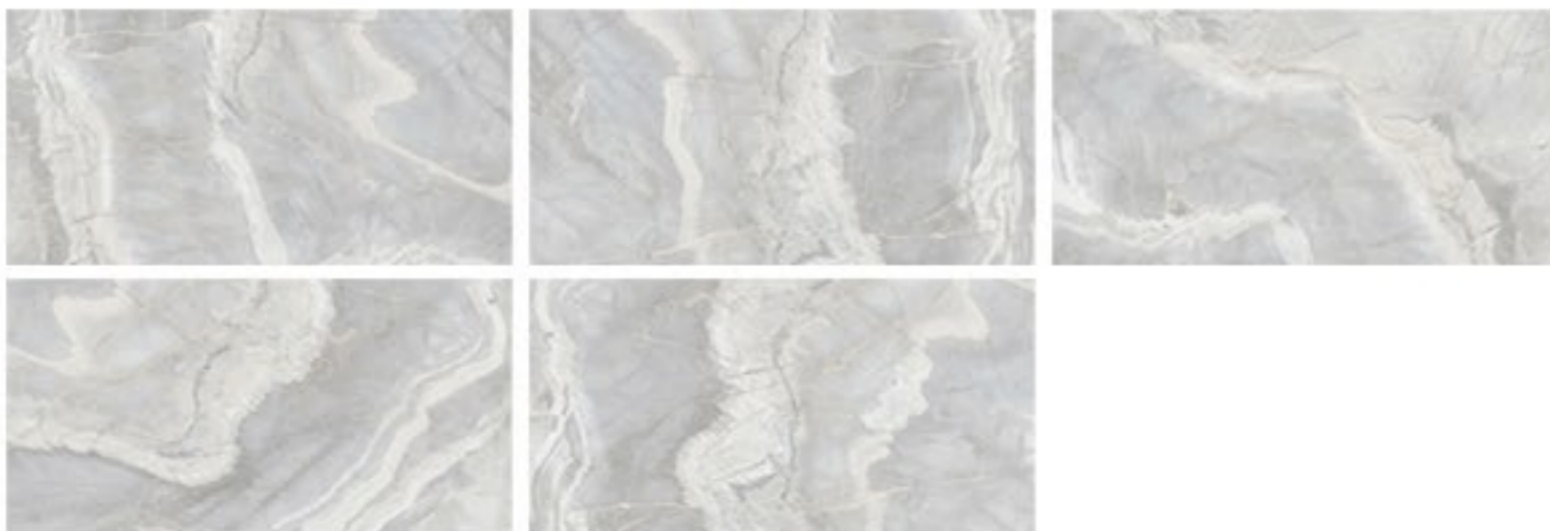

ABADIS TILE

PABLO LIGHT

60x120 - 5 Faces
Nano Polished