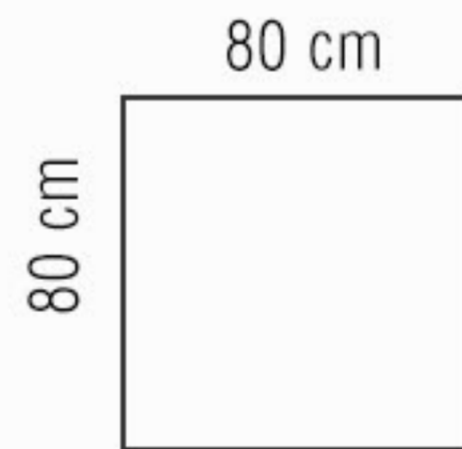

80x80 - 6 Faces

2022

NEW

COLLECTIONS