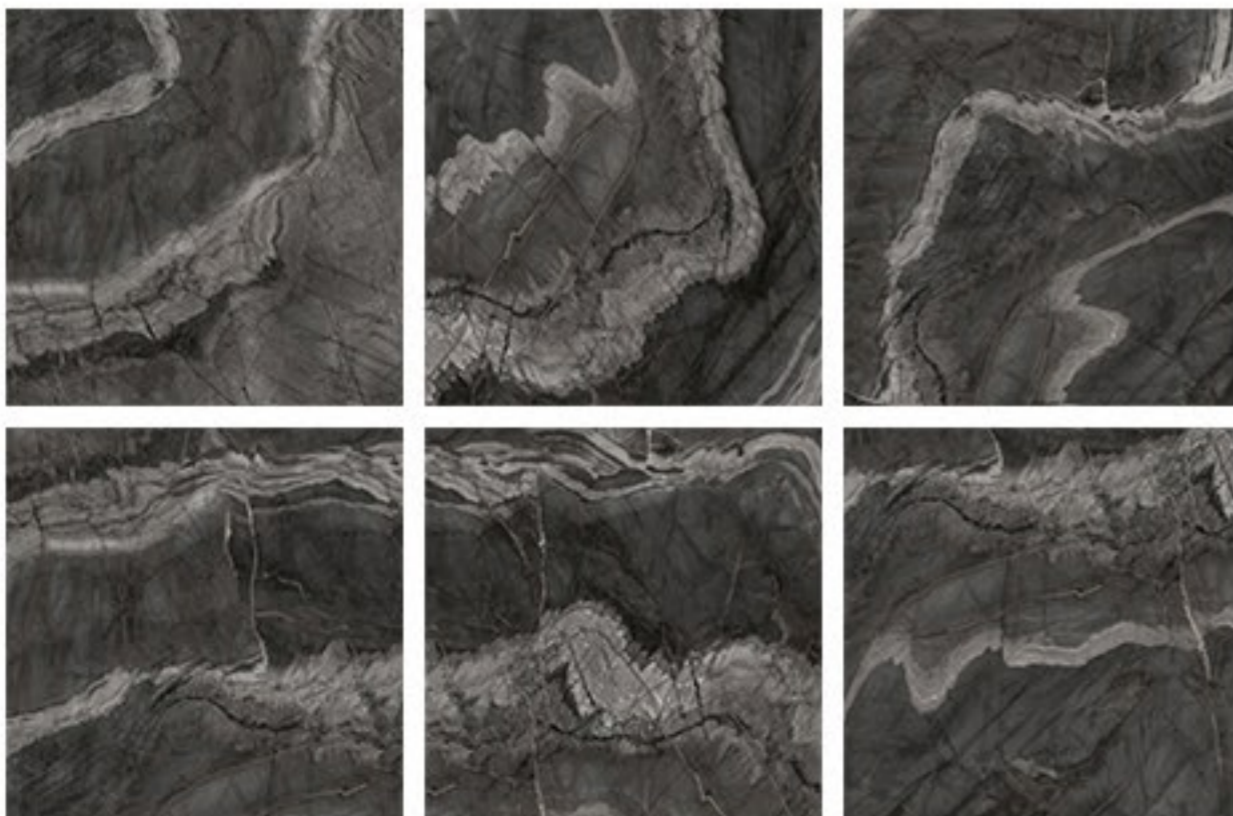

80x80 - 6 Faces
Nano polished

PABLO DARK

80x80 - 6 Faces
Nano polished

PABLO
DARK

80x80 - 6 Faces
Nano polished

PABLO
DARK

80x80 - 6 Faces
Nano polished

ABADIS TILE