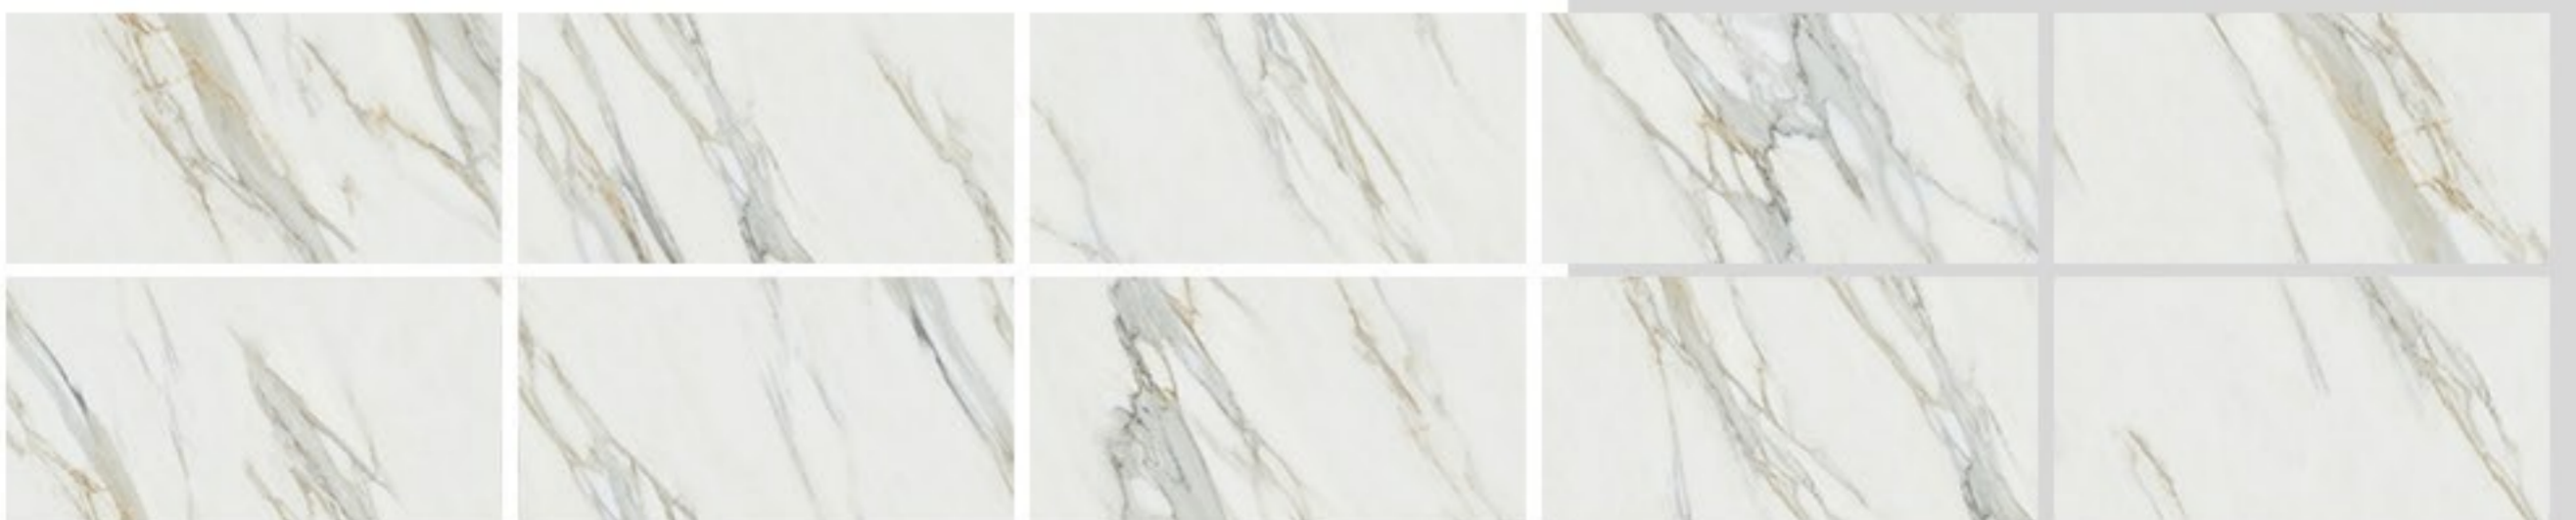

# ORLANDO

60x120 - 10 Faces  
Glossy-Porcelain