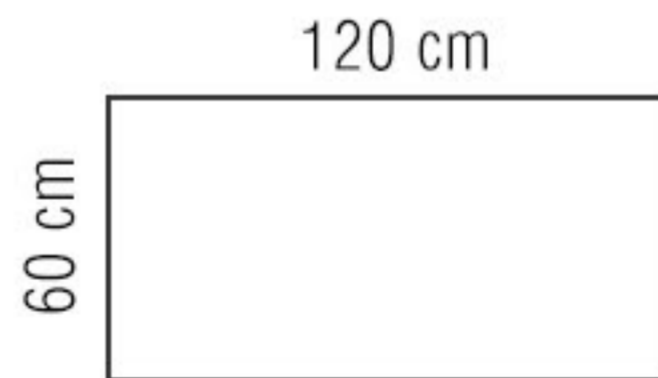

60x120 - 10 Faces
Glossy-Porcelain

2021

NEW

COLLECTIONS