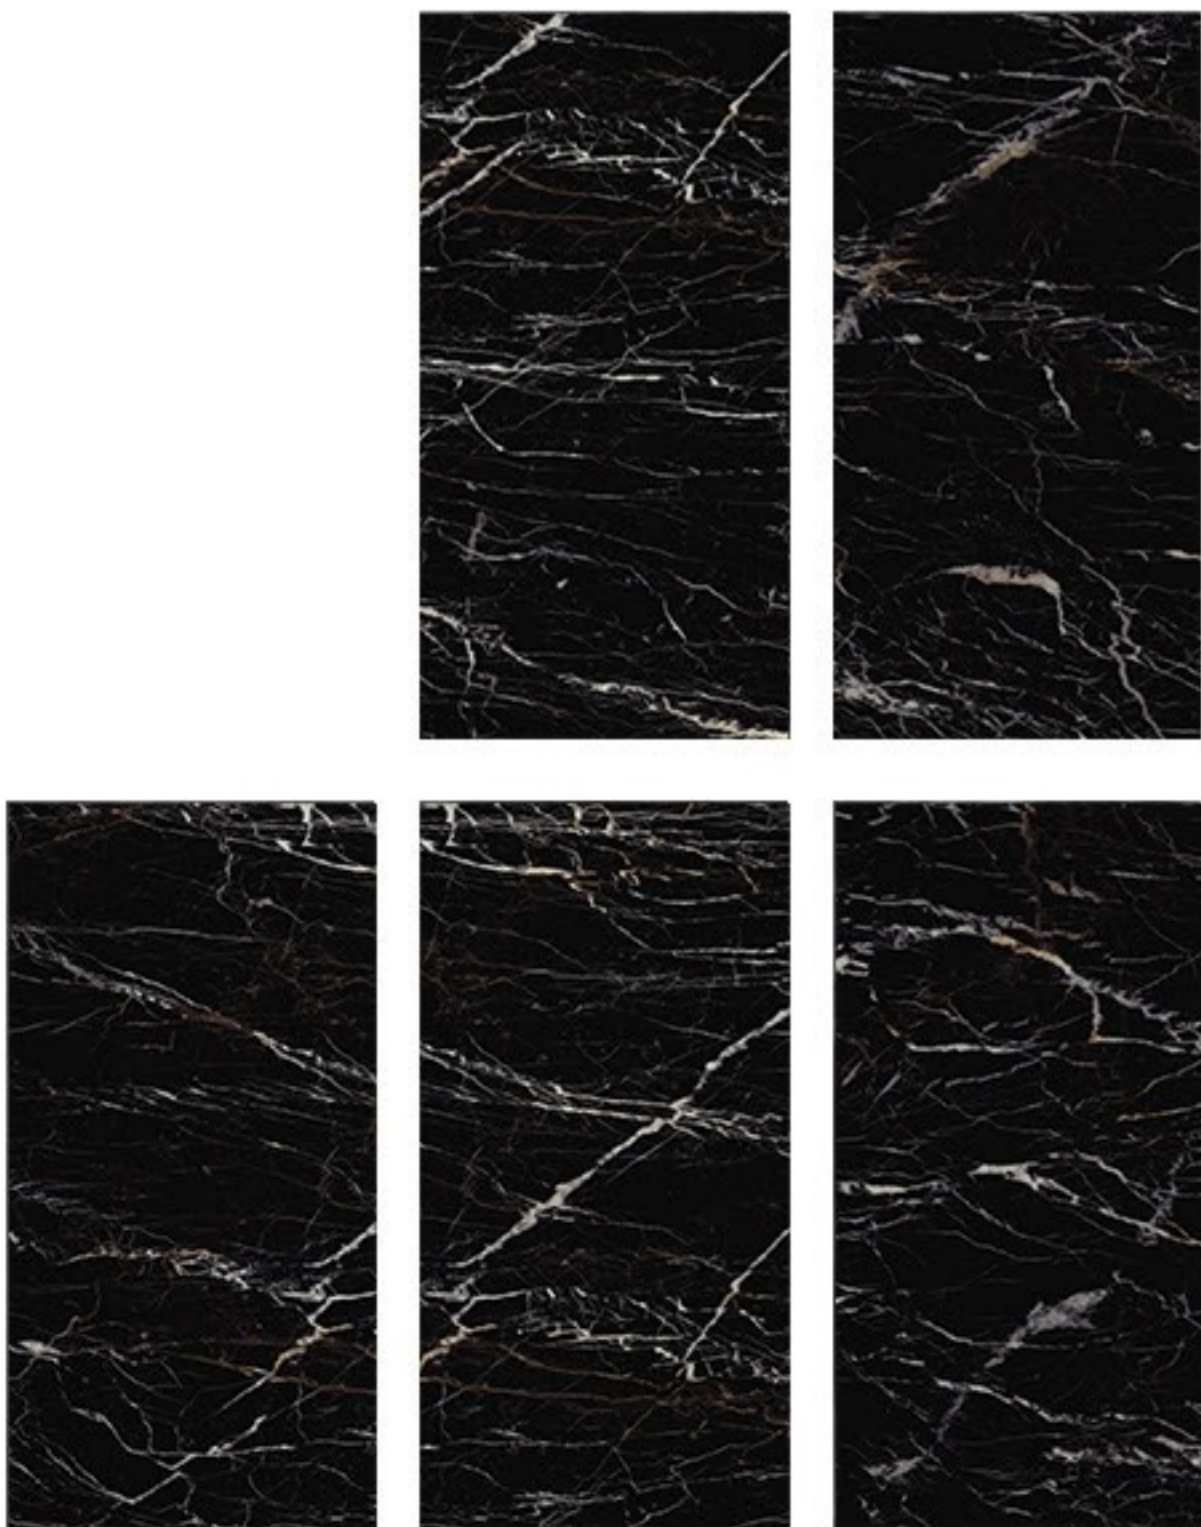

MONTAU

MONTAU

Porcelain
Thickness 10mm
6 Faces-Nano Polished

ABADIS TILE
WWW.ABADISTILE.COM

MONTAU

Porcelain-60X120
Thickness 10mm
6 Faces-Nano Polished

MONTAU

Porcelain-60X120
Thickness 10mm
6 Faces-Nano Polished