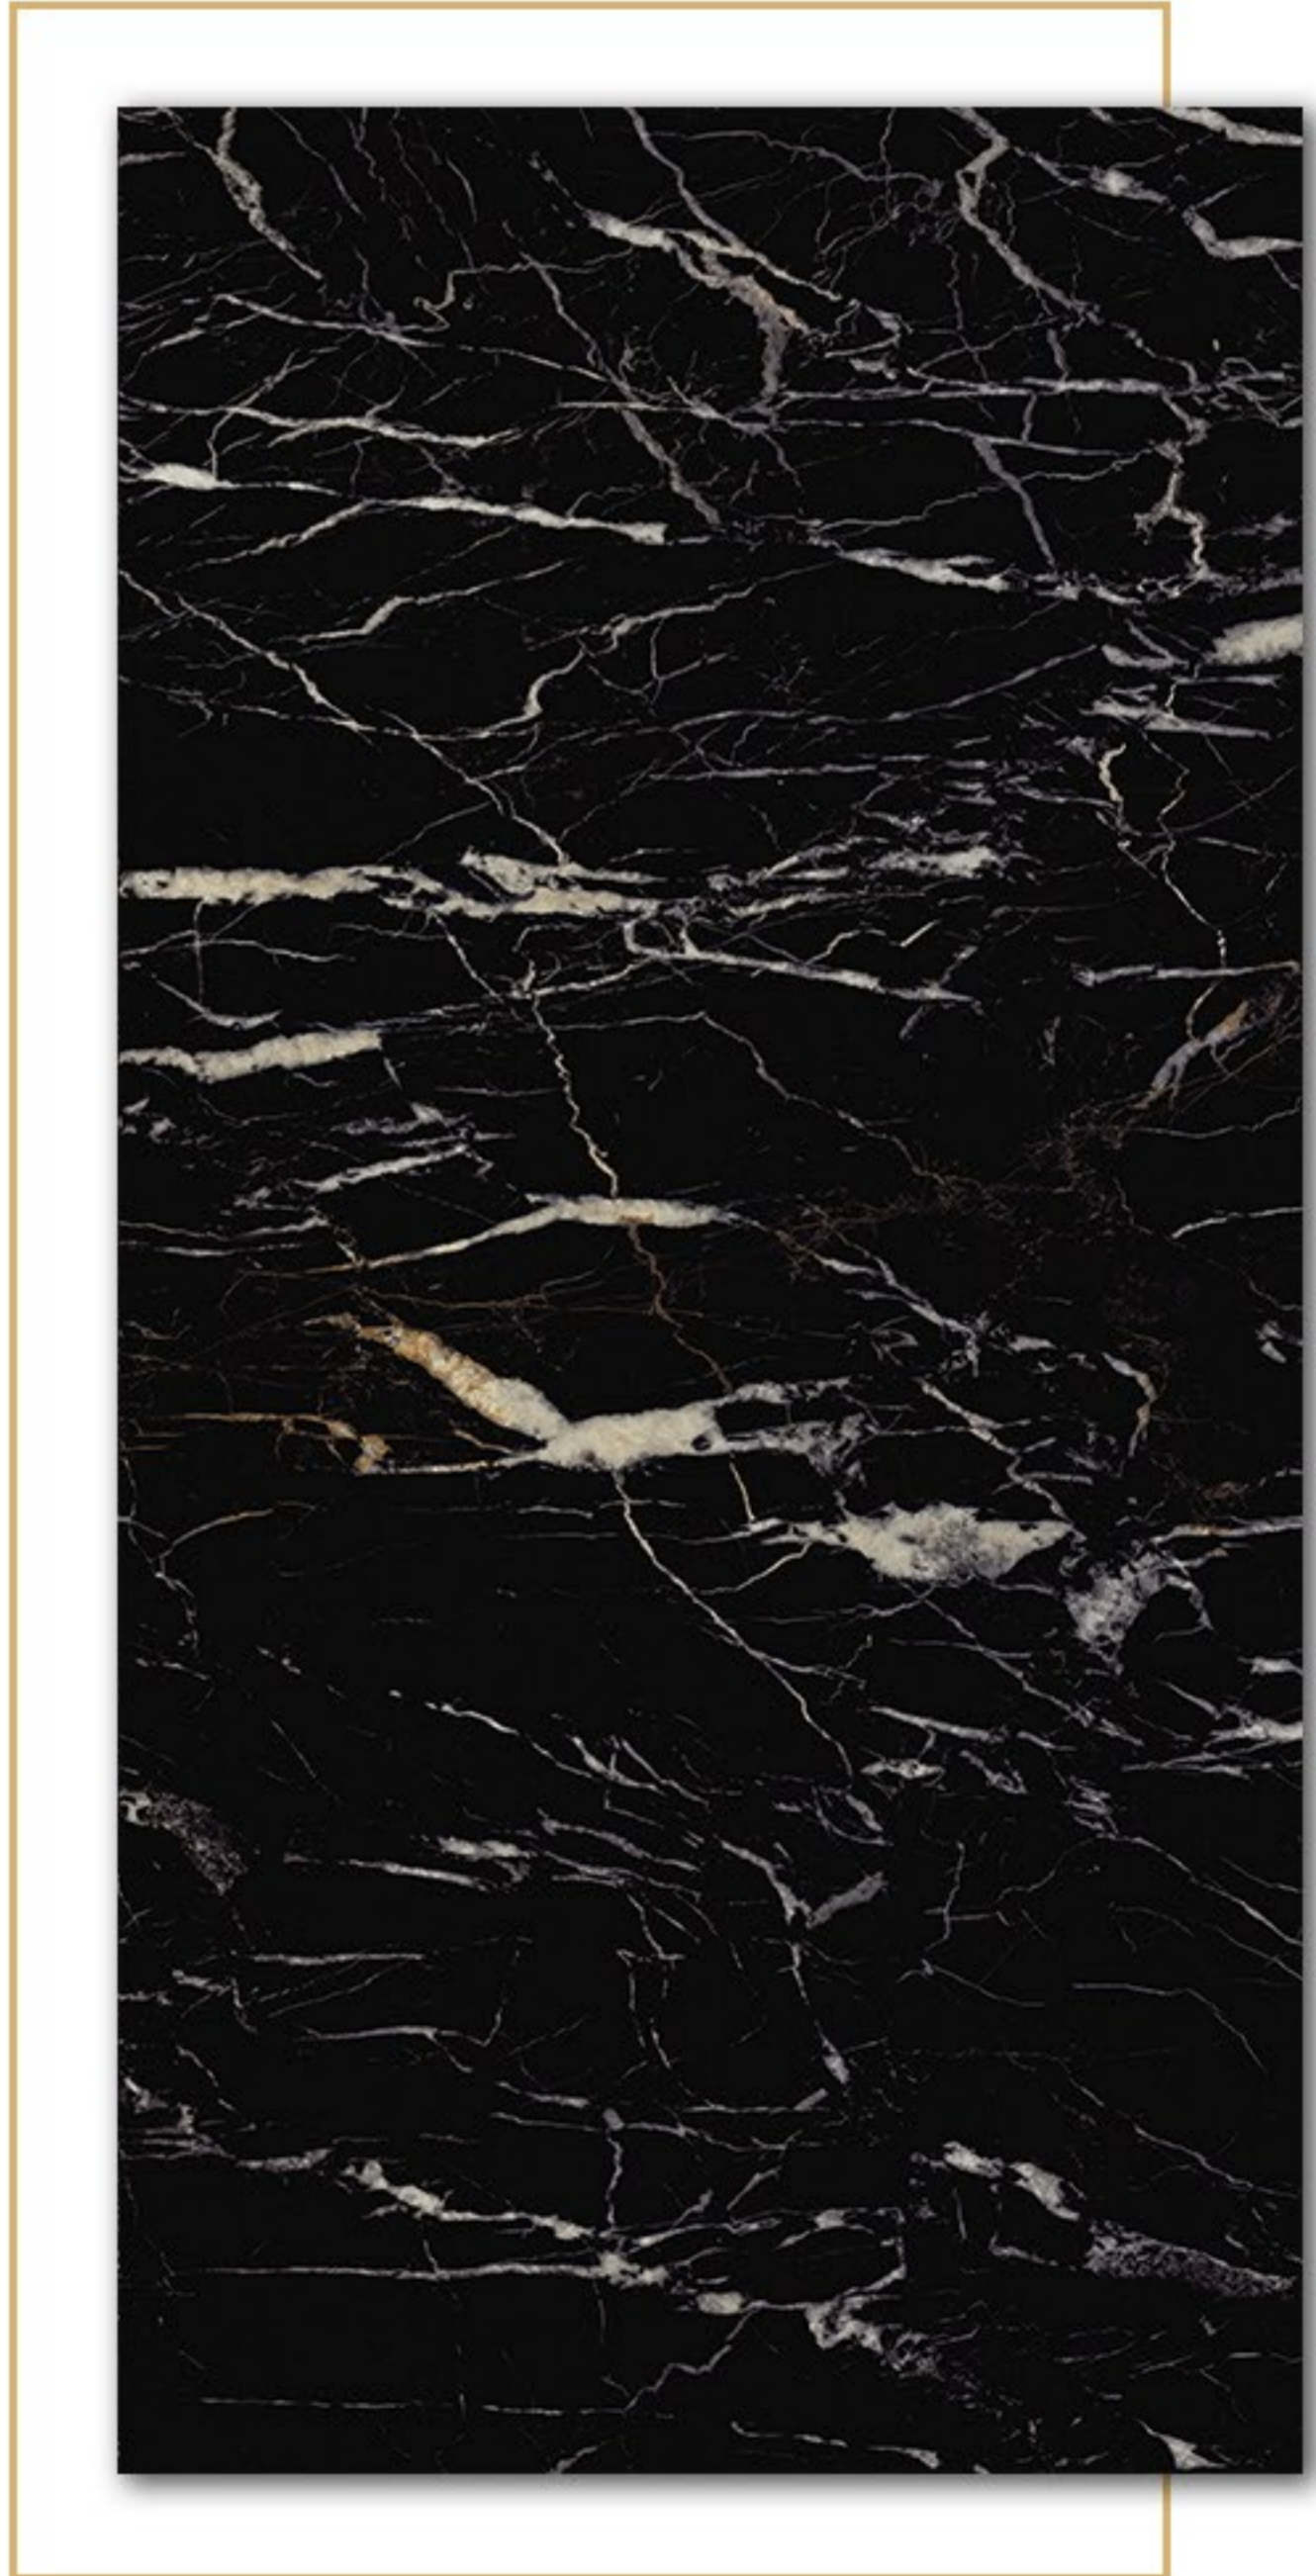

MONTAU

MONTAU

Porcelain
Thickness 10mm
6 Faces-Nano Polished

ABADIS TILE
WWW.ABADISTILE.COM

MONTAU

Porcelain-60X120
Thickness 10mm
6 Faces-Nano Polished

MONTAU

Porcelain-60X120
Thickness 10mm
6 Faces-Nano Polished