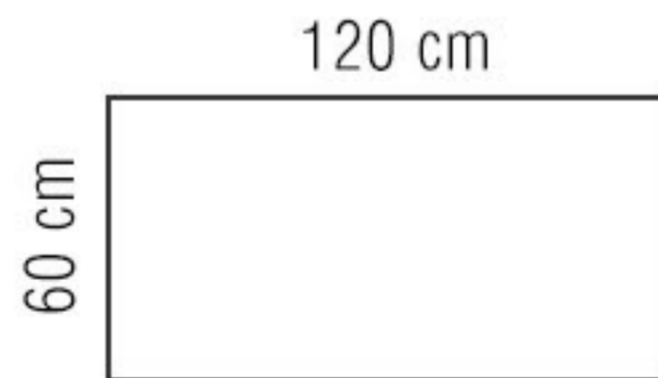

60x120 -6 Faces
Thickness 10mm
Porcelain

2023

NEW

COLLECTIONS