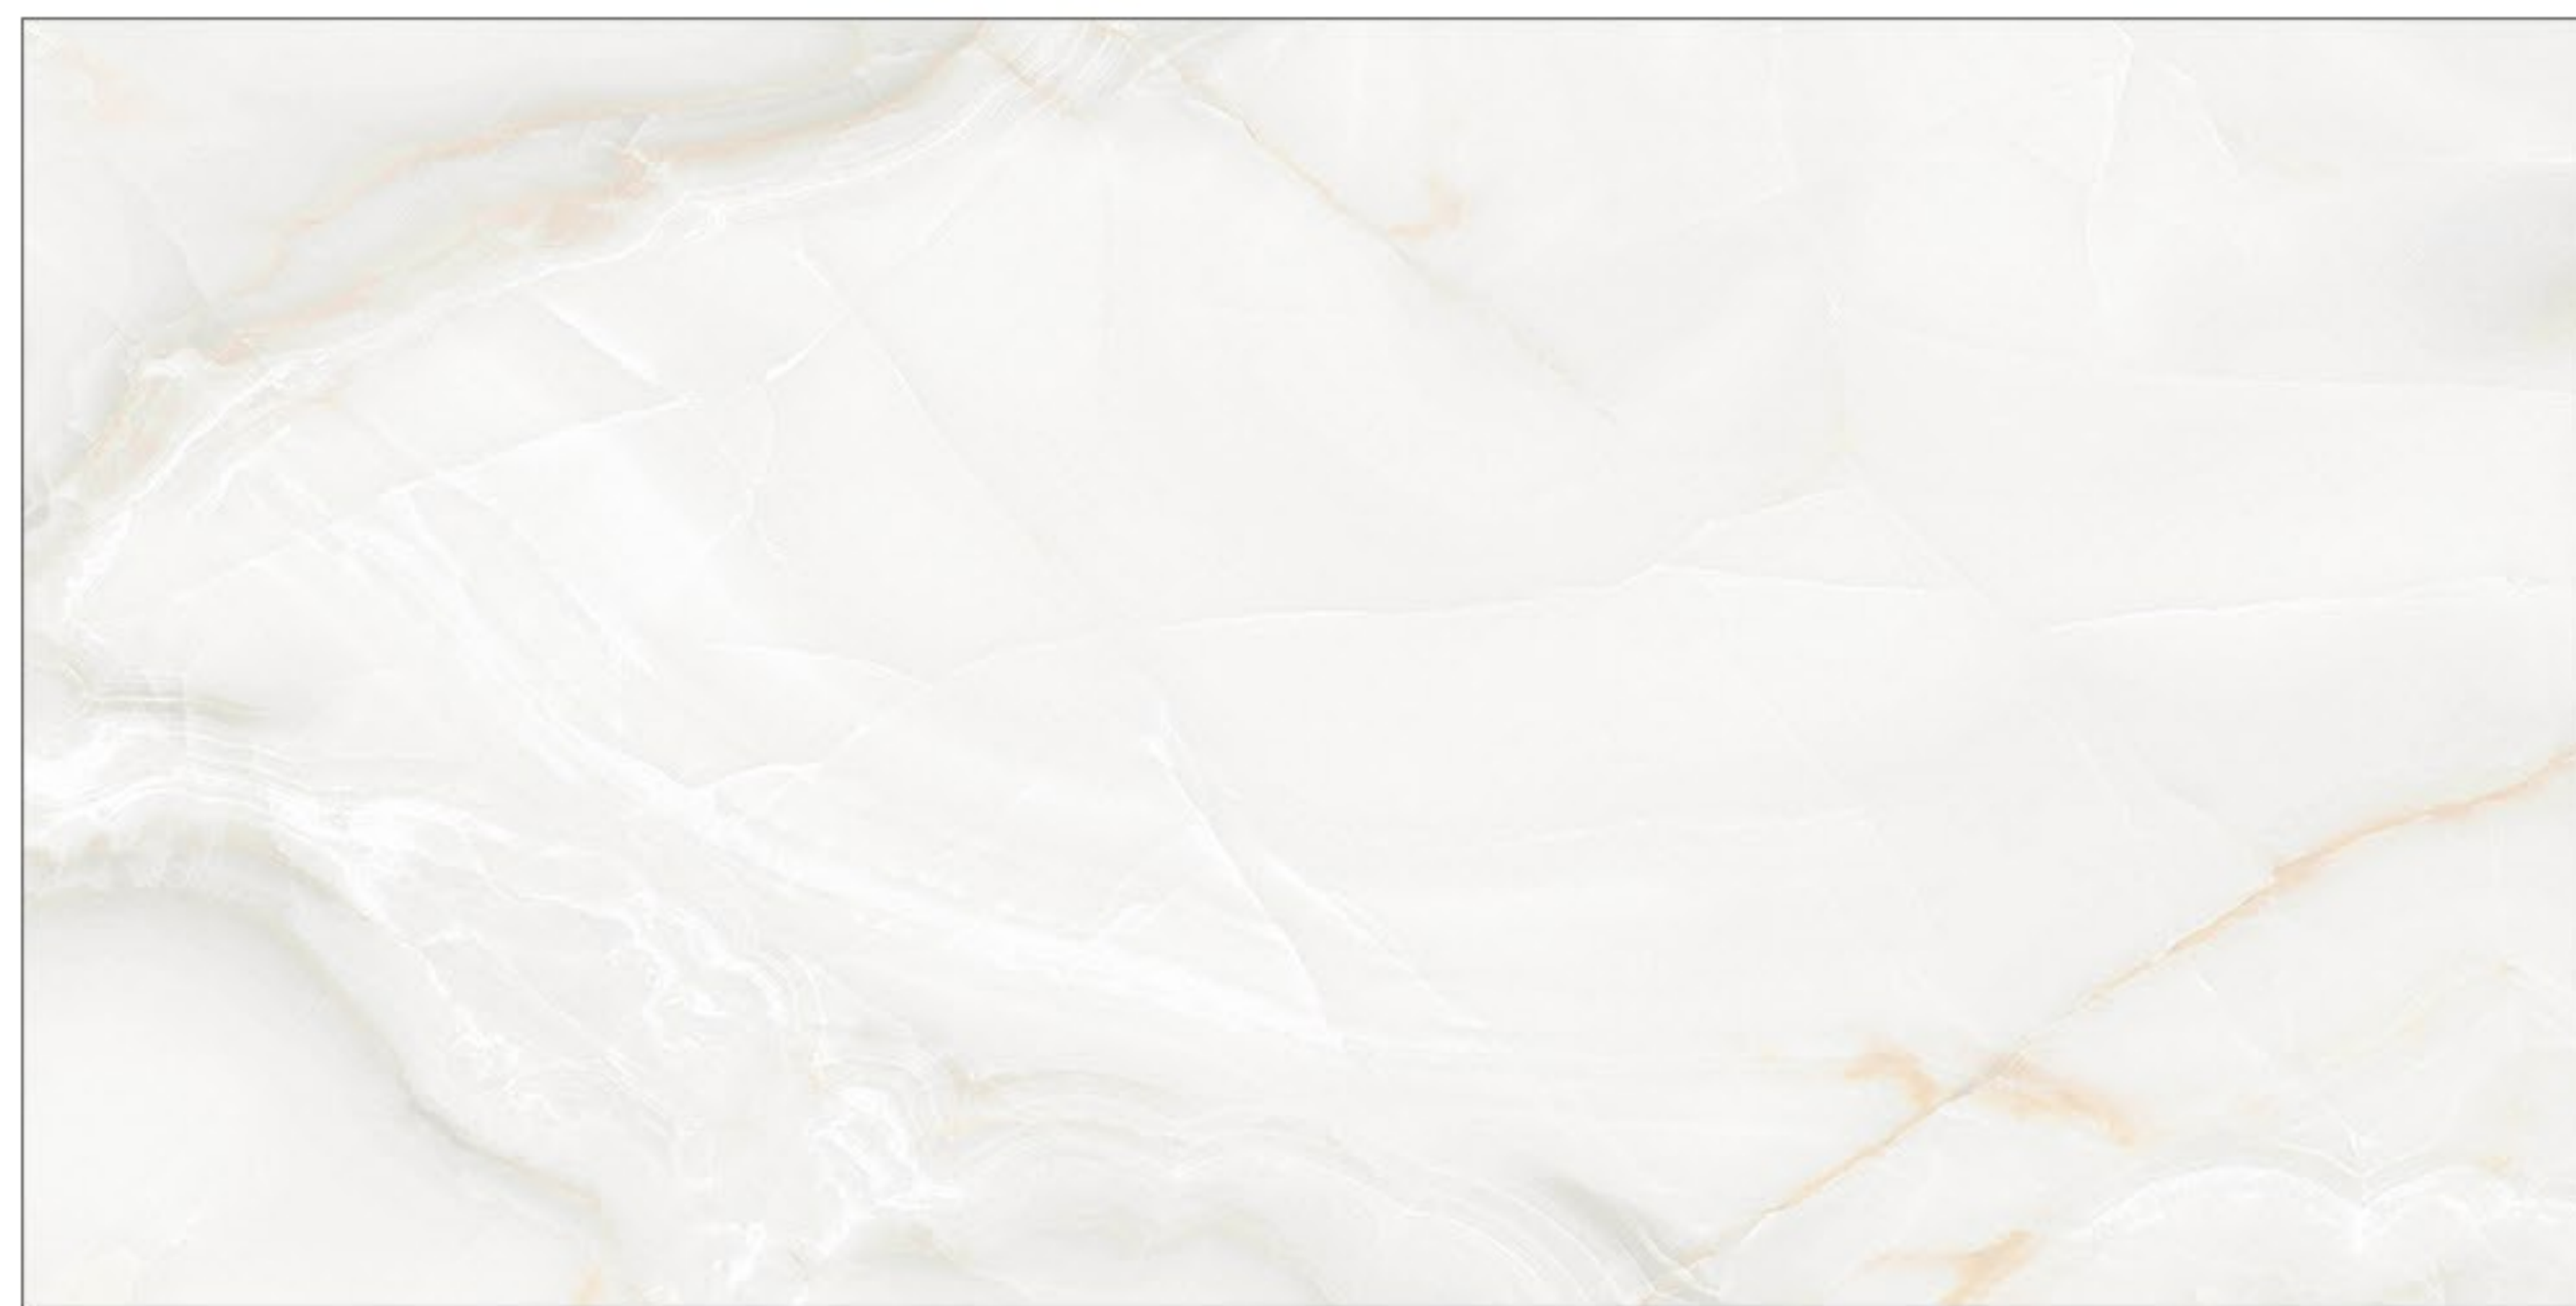

 **ABADIS SLAB**

A NEW SKIN FOR ARCHITECTURE

WWW.ABADISTILE.COM

800X1600 mm

MARION LIGHT

NANO POLISHED

800x1600

MARION LIGHT

ABADIS SLAB MARION LIGHT NANO POLISHED | 6 FACES

ABADIS SLAB MARION LIGHT **800X1600** mm

MARION LIGHT

ABADIS SLAB MARION LIGHT NANO POLISHED | 6 FACES

ABADIS SLAB MARION LIGHT 800X1600 mm

MARION LIGHT

ABADIS SLAB MARION LIGHT NANO POLISHED | 6 FACES

ABADIS SLAB MARION LIGHT 800X1600 mm

MARION LIGHT

ABADIS SLAB MARION LIGHT NANO POLISHED | 6 FACES

ABADIS SLAB MARION LIGHT 800X1600 mm

 **ABADIS SLAB**

A NEW SKIN FOR ARCHITECTURE

WWW.ABADISTILE.COM