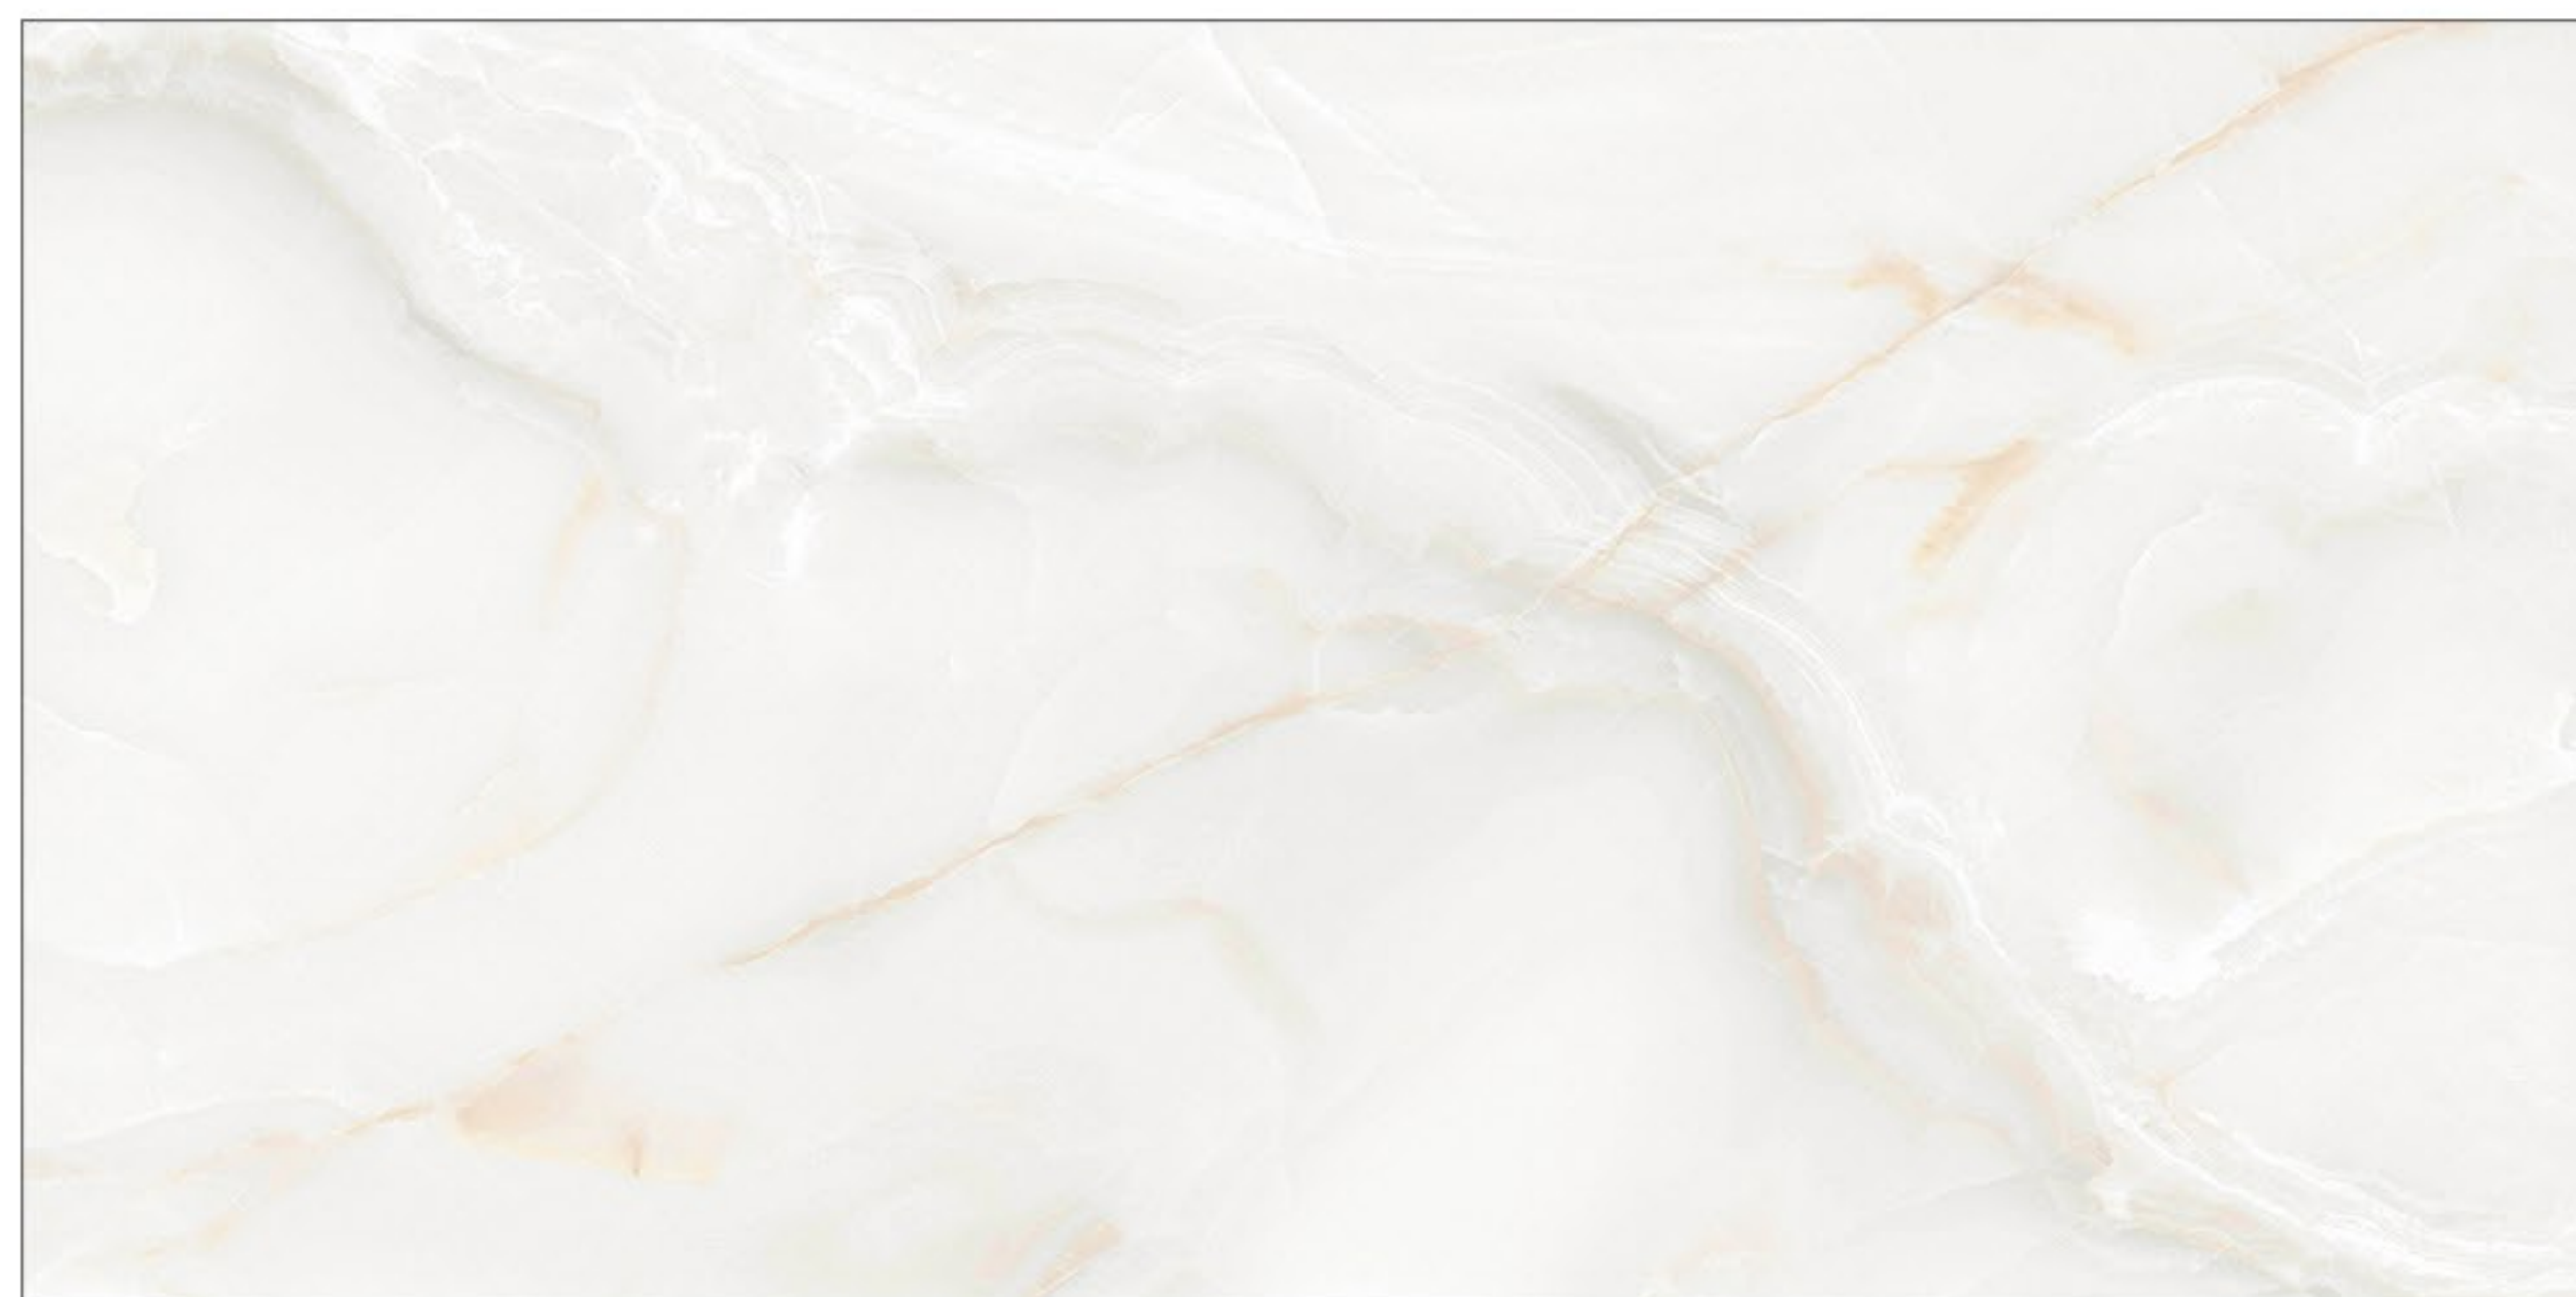

 **ABADIS SLAB**

A NEW SKIN FOR ARCHITECTURE

WWW.ABADISTILE.COM

800X1600 mm

MARION LIGHT

NANO POLISHED

800x1600

MARION LIGHT

ABADIS SLAB MARION LIGHT NANO POLISHED | 6 FACES

ABADIS SLAB MARION LIGHT **800X1600** mm

MARION LIGHT

ABADIS SLAB MARION LIGHT NANO POLISHED | 6 FACES

ABADIS SLAB MARION LIGHT 800X1600 mm

MARION LIGHT

ABADIS SLAB MARION LIGHT NANO POLISHED | 6 FACES

ABADIS SLAB MARION LIGHT 800X1600 mm

MARION LIGHT

ABADIS SLAB MARION LIGHT NANO POLISHED | 6 FACES

ABADIS SLAB MARION LIGHT 800X1600 mm

 **ABADIS SLAB**

A NEW SKIN FOR ARCHITECTURE

WWW.ABADISTILE.COM