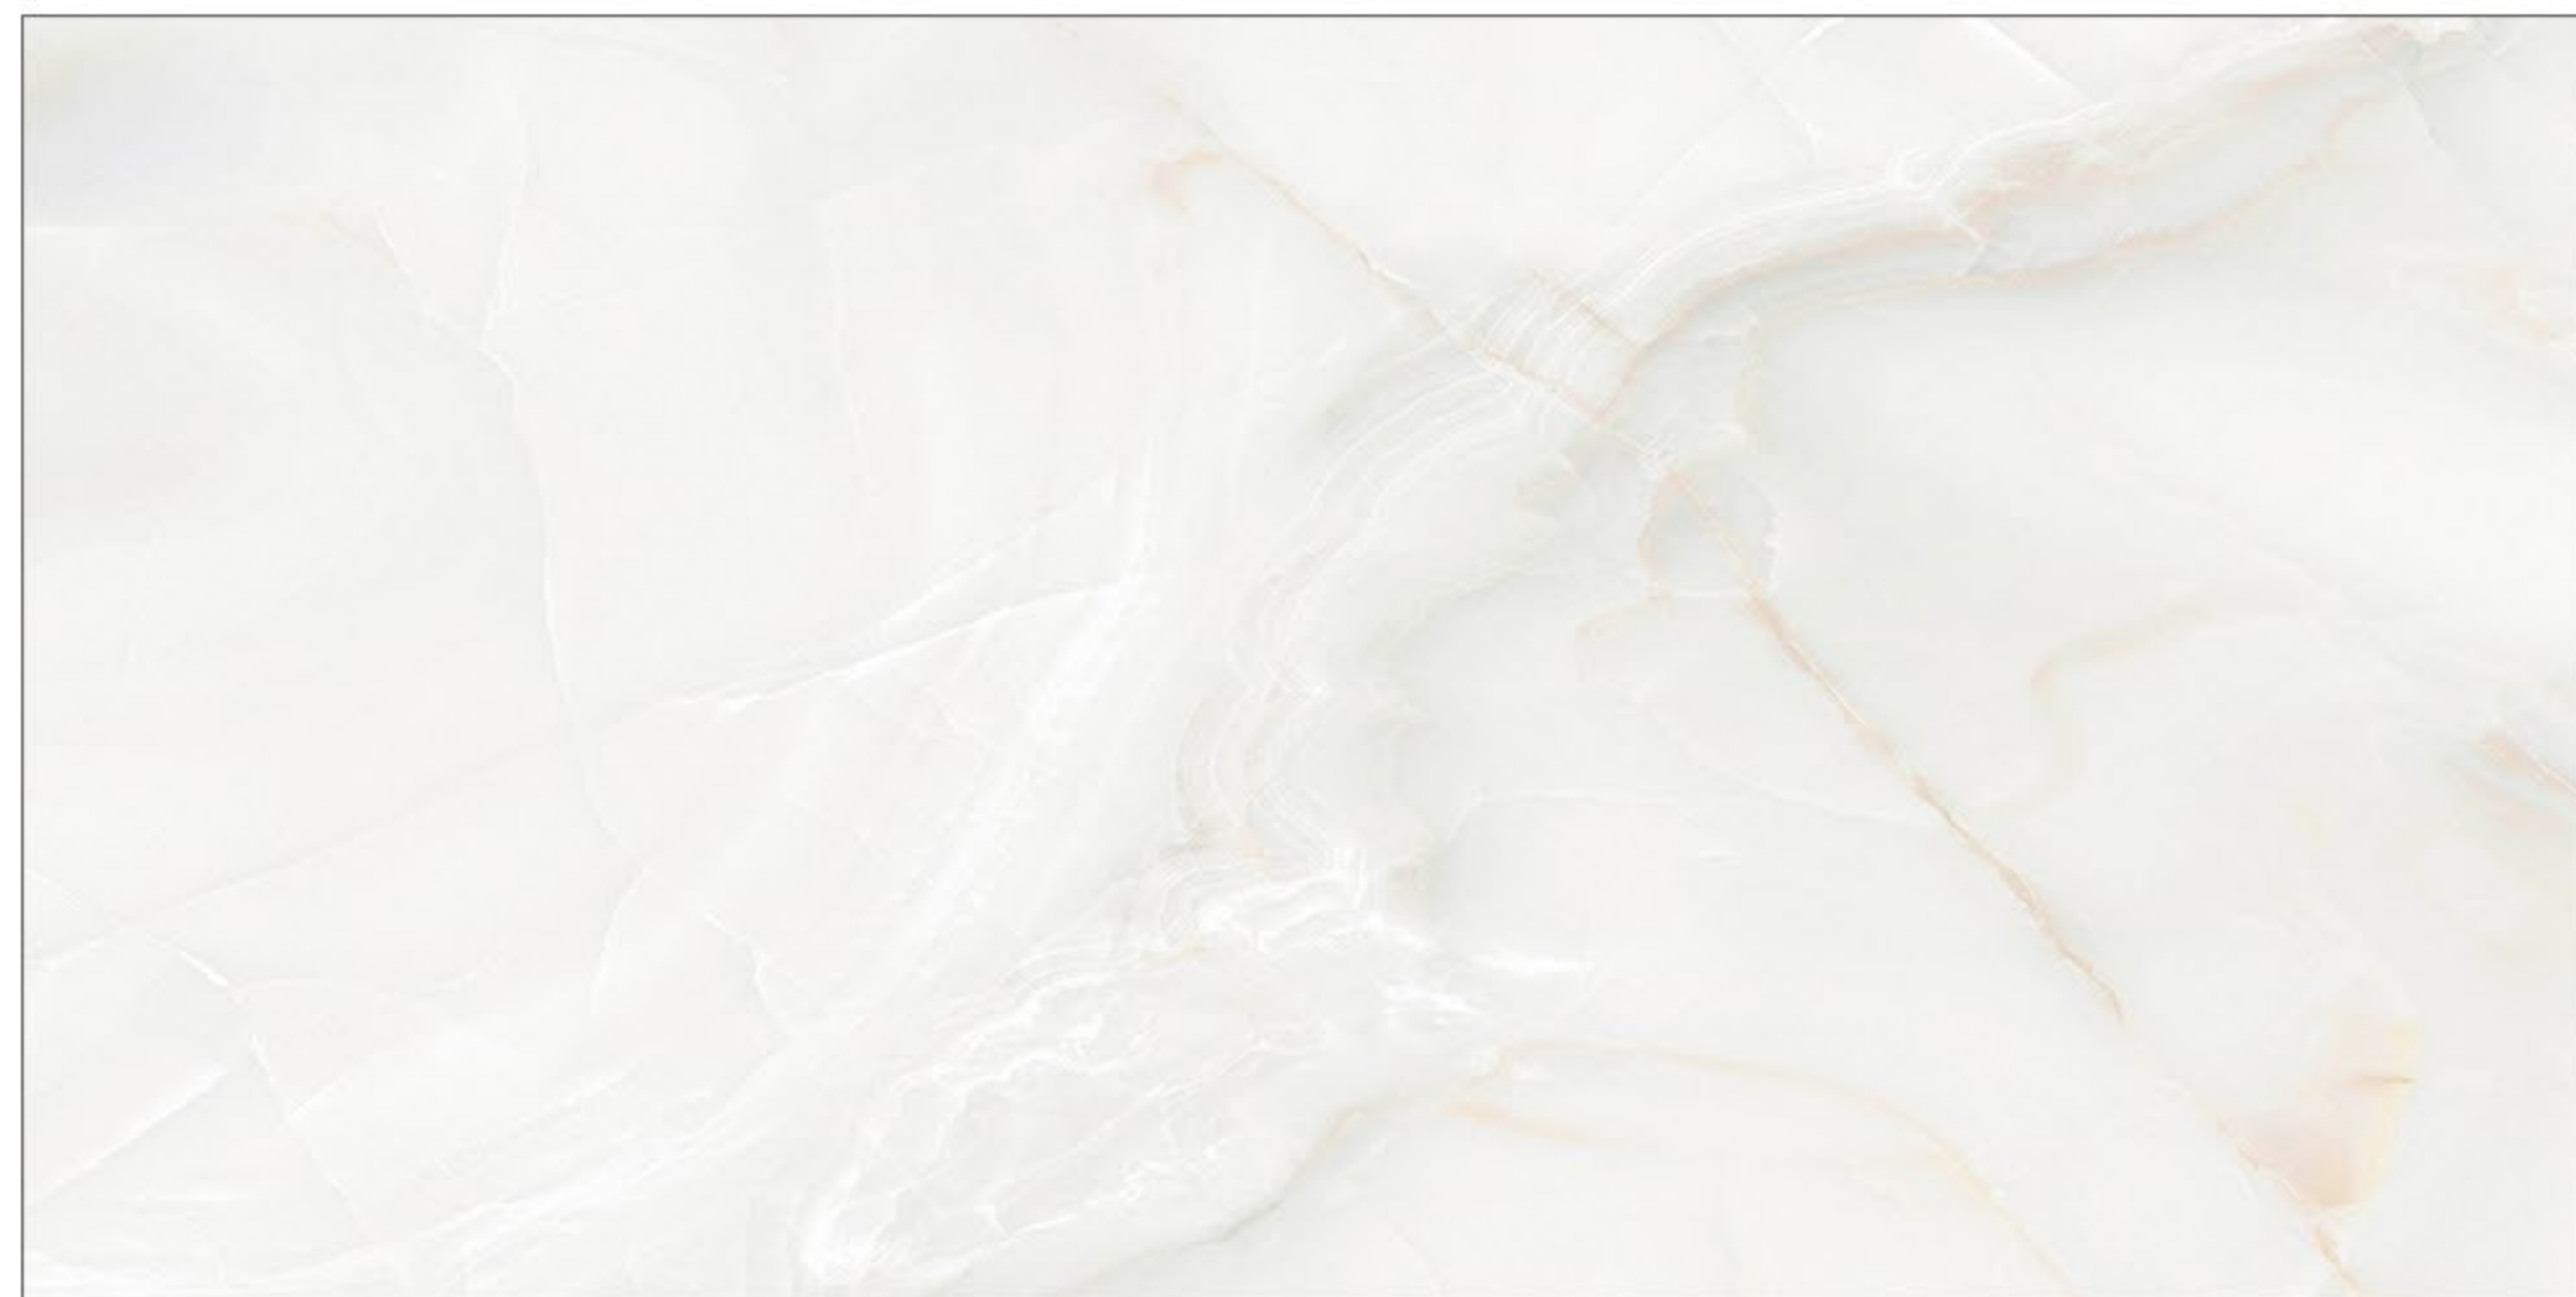

 **ABADIS SLAB**

A NEW SKIN FOR ARCHITECTURE

WWW.ABADISTILE.COM

800X1600 mm

MARION LIGHT

NANO POLISHED

800x1600

MARION LIGHT

ABADIS SLAB MARION LIGHT NANO POLISHED | 6 FACES

ABADIS SLAB MARION LIGHT **800X1600** mm

MARION LIGHT

ABADIS SLAB MARION LIGHT NANO POLISHED | 6 FACES

ABADIS SLAB MARION LIGHT 800X1600 mm

MARION LIGHT

ABADIS SLAB MARION LIGHT NANO POLISHED | 6 FACES

ABADIS SLAB MARION LIGHT 800X1600 mm

MARION LIGHT

ABADIS SLAB MARION LIGHT NANO POLISHED | 6 FACES

ABADIS SLAB MARION LIGHT 800X1600 mm

 **ABADIS SLAB**

A NEW SKIN FOR ARCHITECTURE

WWW.ABADISTILE.COM