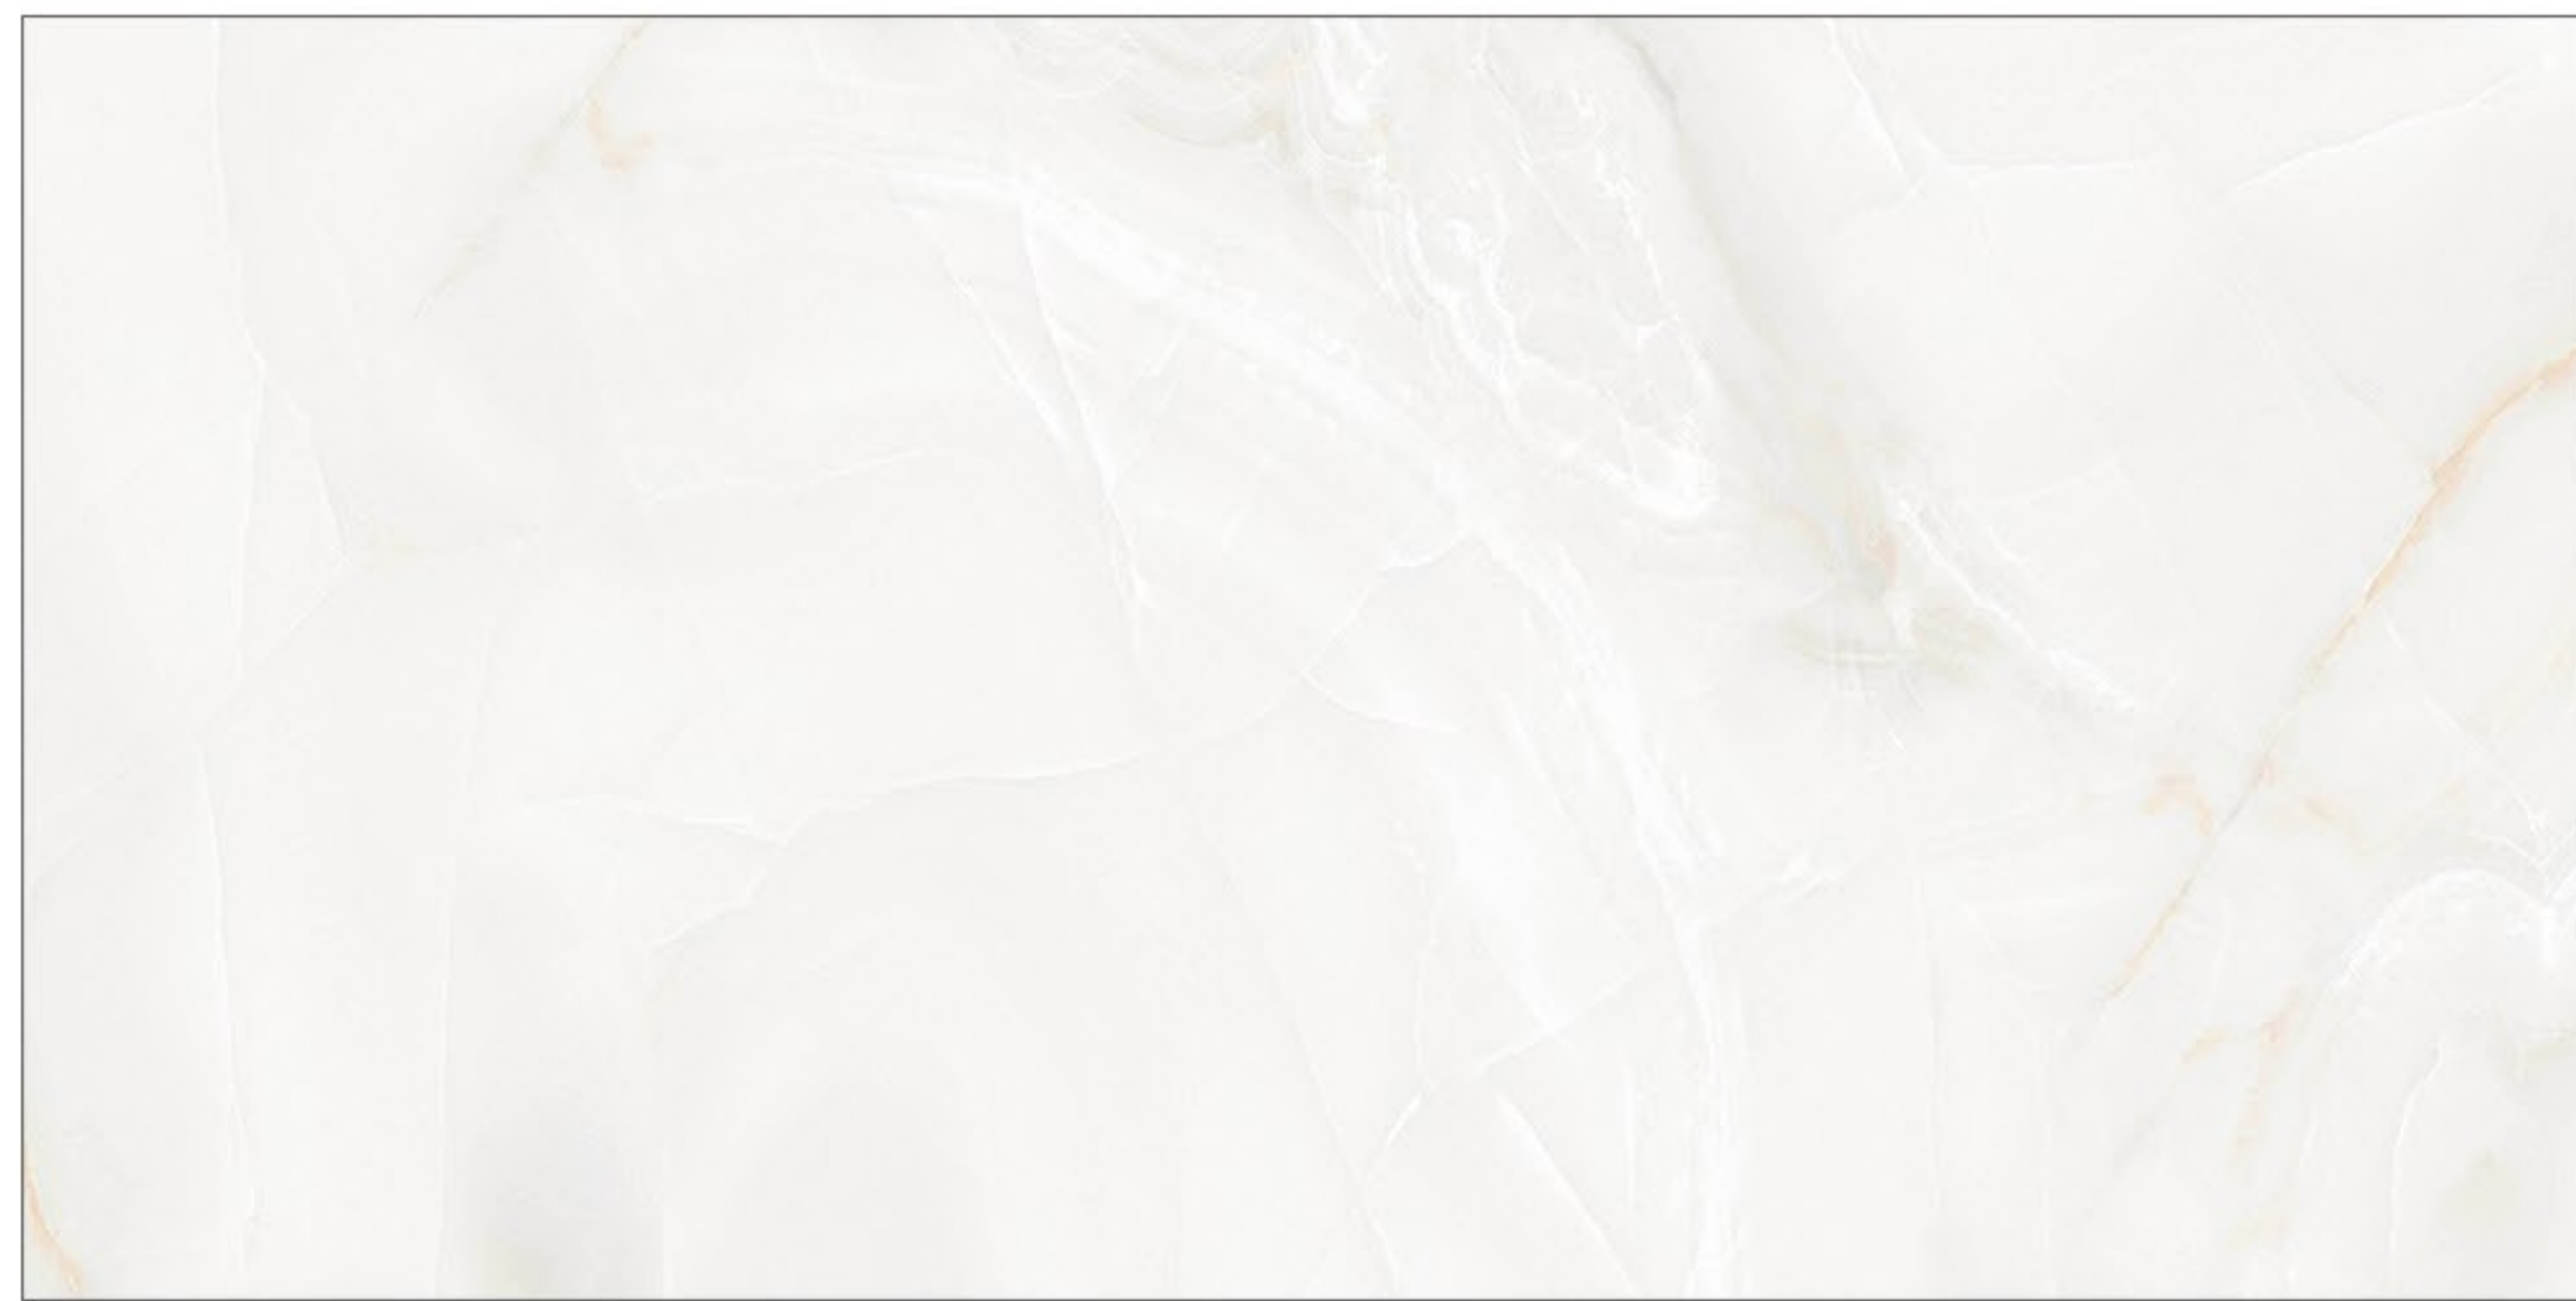

 **ABADIS SLAB**

A NEW SKIN FOR ARCHITECTURE

WWW.ABADISTILE.COM

800X1600 mm

MARION LIGHT

NANO POLISHED

800x1600

MARION LIGHT

ABADIS SLAB MARION LIGHT NANO POLISHED | 6 FACES

ABADIS SLAB MARION LIGHT **800X1600** mm

MARION LIGHT

ABADIS SLAB MARION LIGHT NANO POLISHED | 6 FACES

ABADIS SLAB MARION LIGHT 800X1600 mm

MARION LIGHT

ABADIS SLAB MARION LIGHT NANO POLISHED | 6 FACES

ABADIS SLAB MARION LIGHT 800X1600 mm

MARION LIGHT

ABADIS SLAB MARION LIGHT NANO POLISHED | 6 FACES

ABADIS SLAB MARION LIGHT 800X1600 mm

 **ABADIS SLAB**

A NEW SKIN FOR ARCHITECTURE

WWW.ABADISTILE.COM