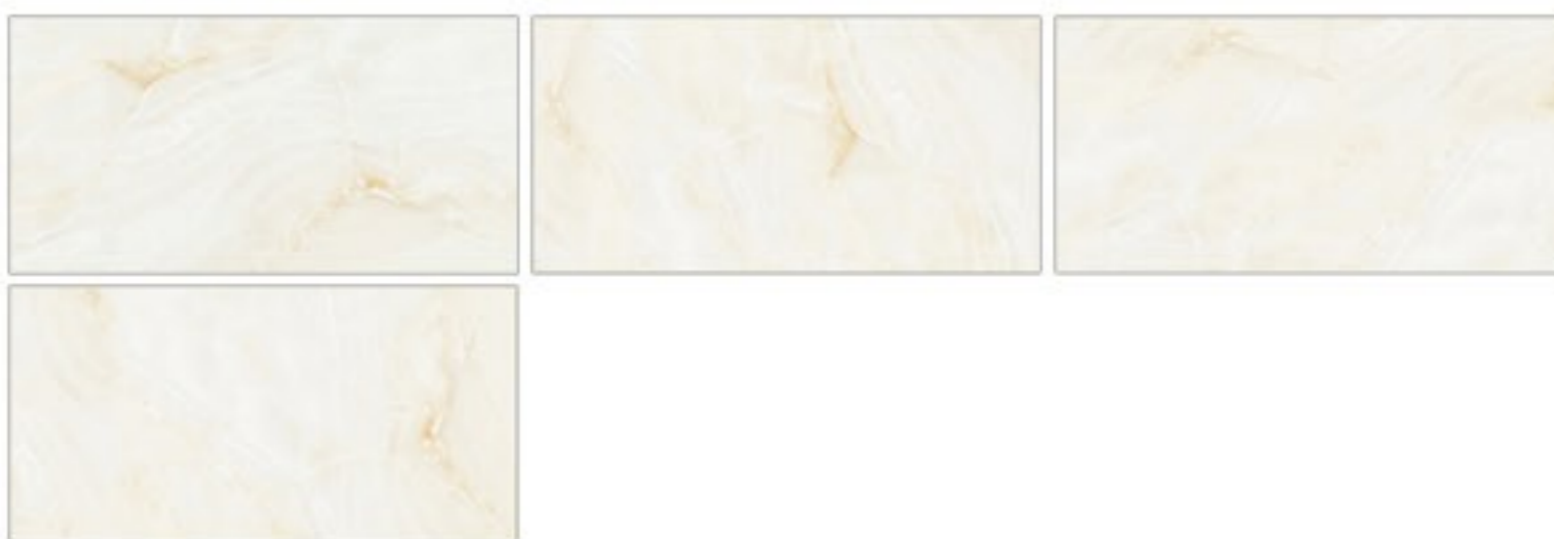

ABADIS TILE

MARBLE

60x120 - 4 Faces
Nano Polished