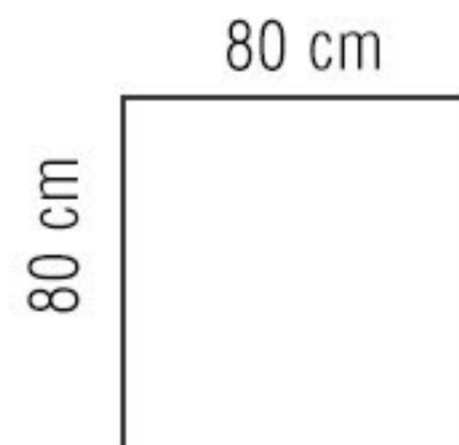

80x80 - 10 Faces

2022

NEW

COLLECTIONS