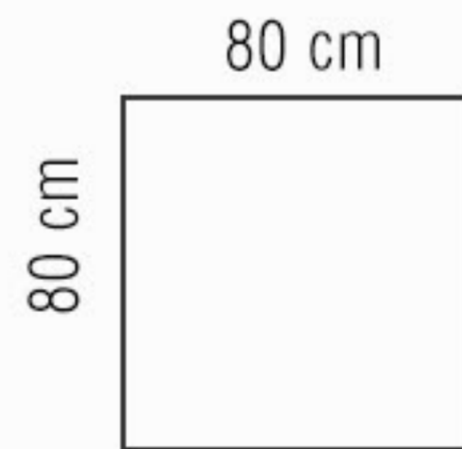

80x80 - 3 Faces

2022

NEW

COLLECTIONS