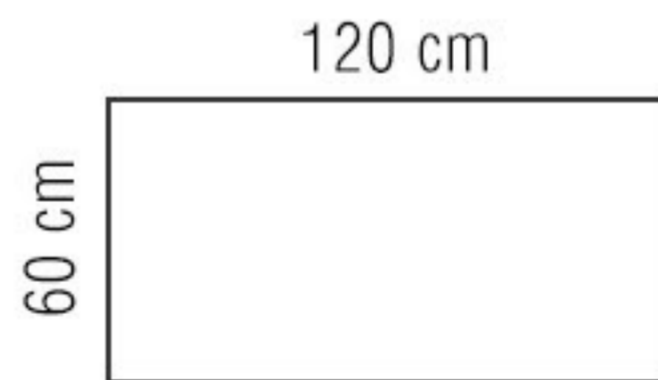

# LIZA

Nano Polished

60x120 - 8 Faces  
Thickness 10mm  
Porcelain

**2023**

NEW

COLLECTIONS

**LIZA**