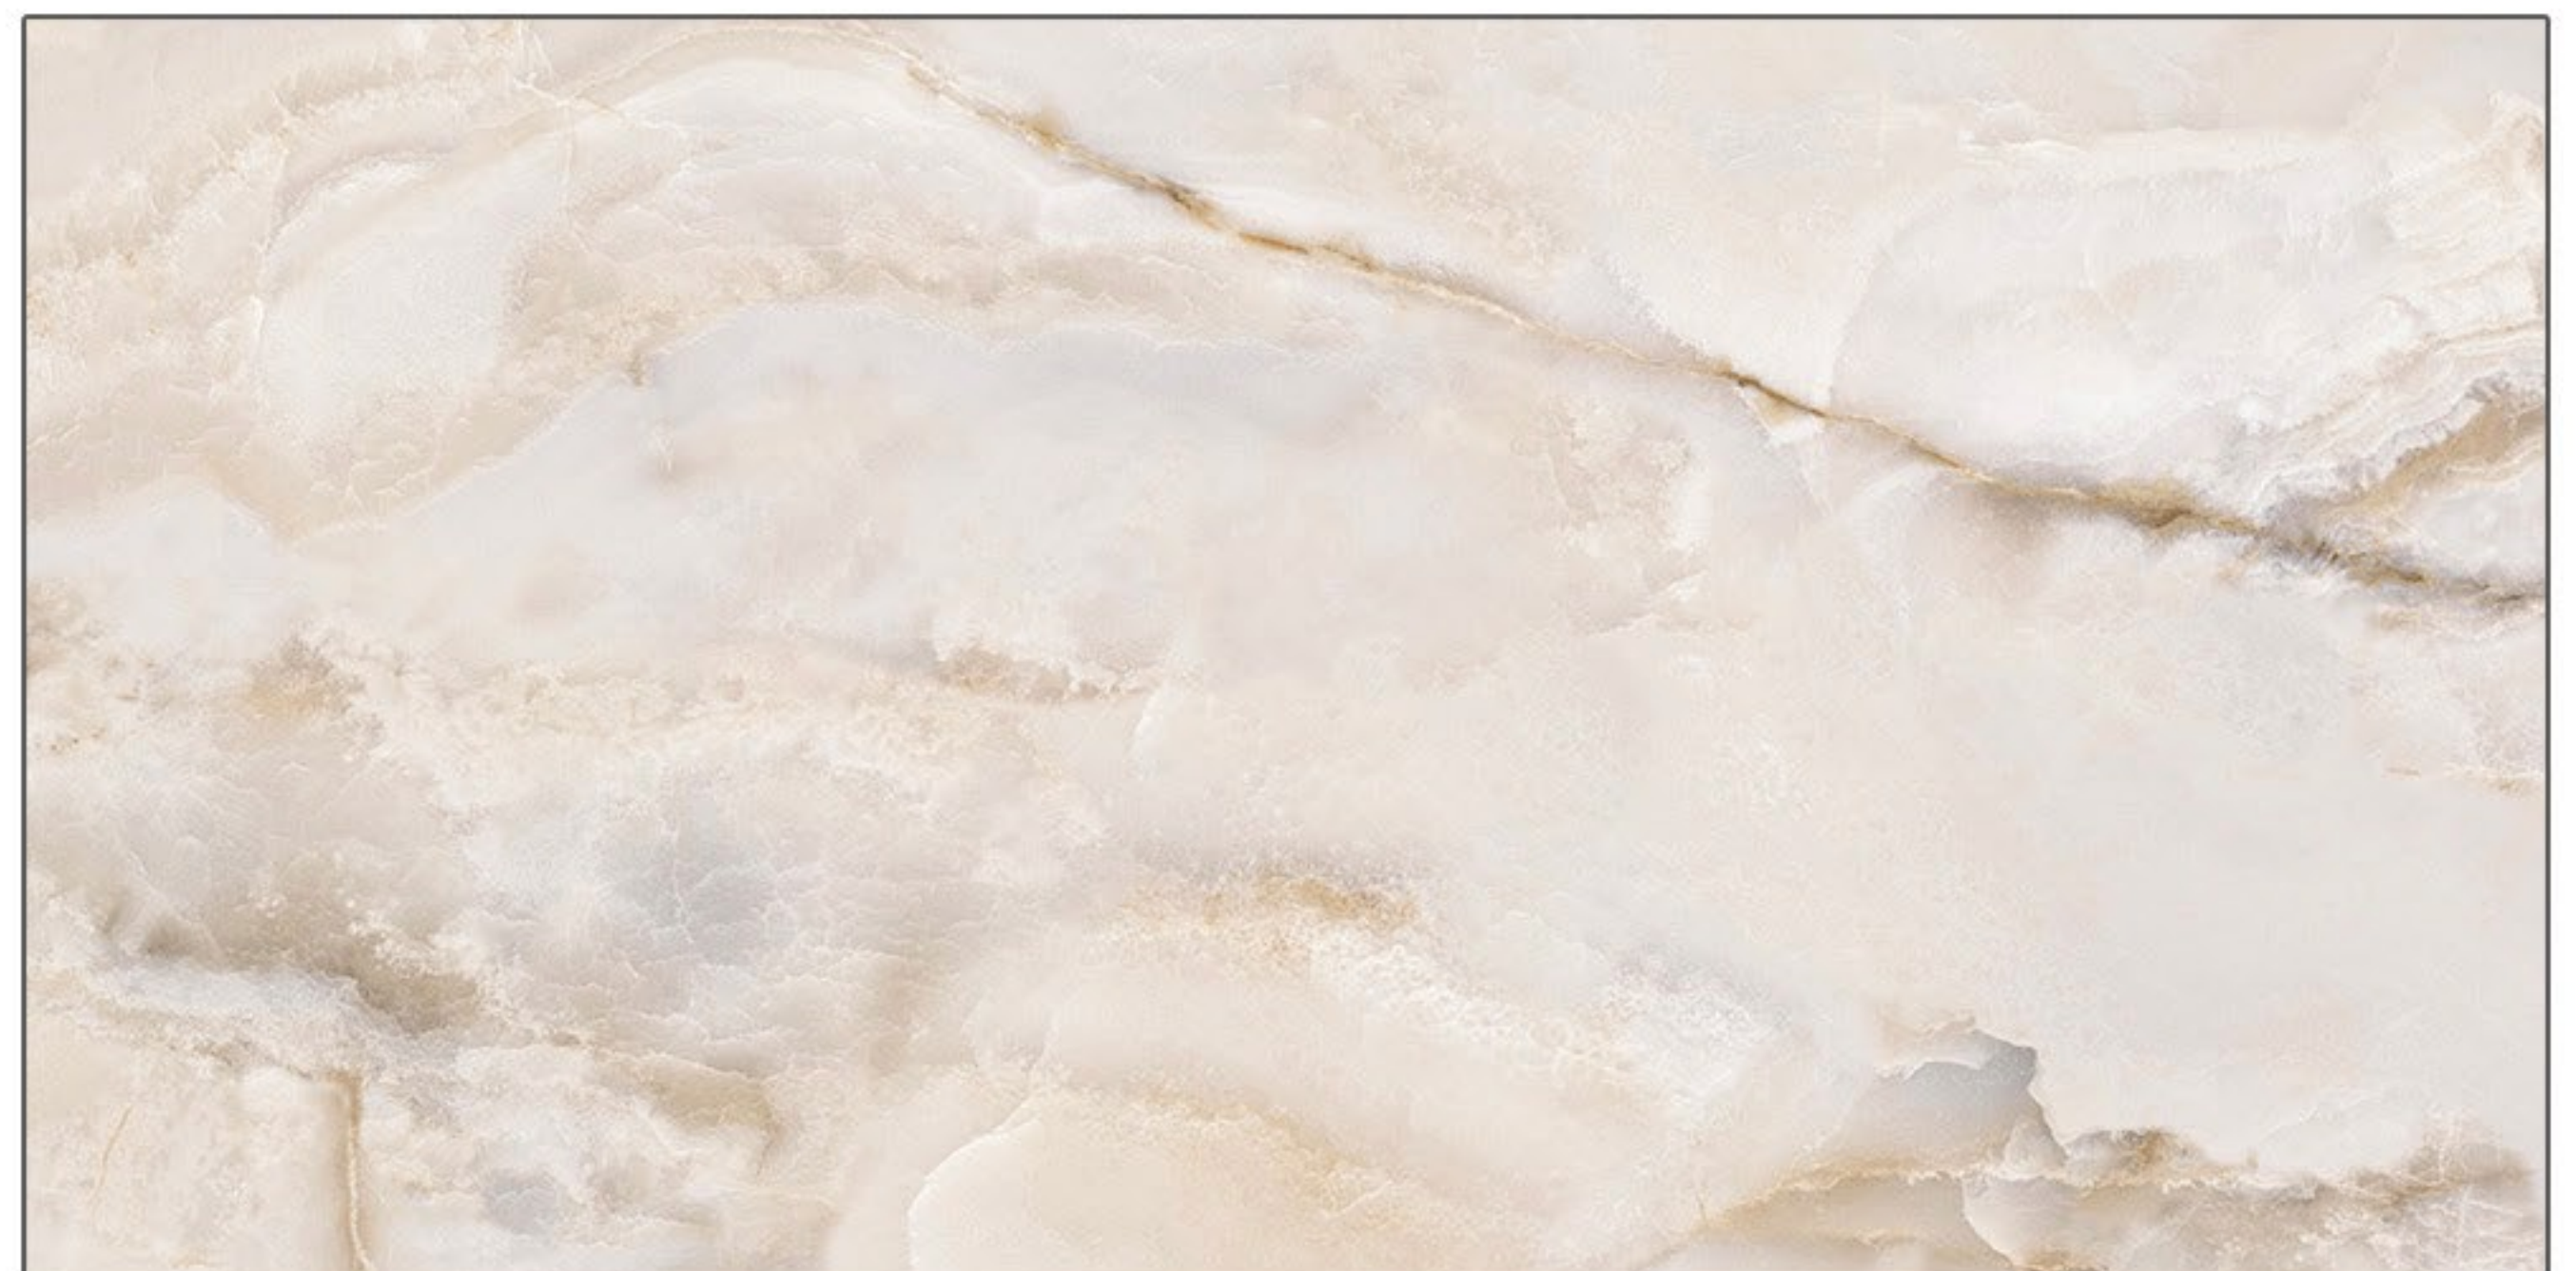

ABADIS SLAB

A NEW SKIN FOR ARCHITECTURE

WWW.ABADISTILE.COM

HIELAND BIEGE & GRAY

NANO POLISHED

800x1600

HIELAND GRAY

ABADIS SLAB HIELAND GRAY NANO POLISHED | 6 FACES
ABADIS SLAB HIELAND GRAY **800X1600** mm

HIELAND BEIGE

ABADIS SLAB HIELAND BEIGE NANO POLISHED | 6 FACES
ABADIS SLAB HIELAND BEIGE **800X1600** mm

HIELAND GRAY

ABADIS SLAB HIELAND GRAY NANO POLISHED | 6 FACES

ABADIS SLAB HIELAND GRAY 800X1600 mm