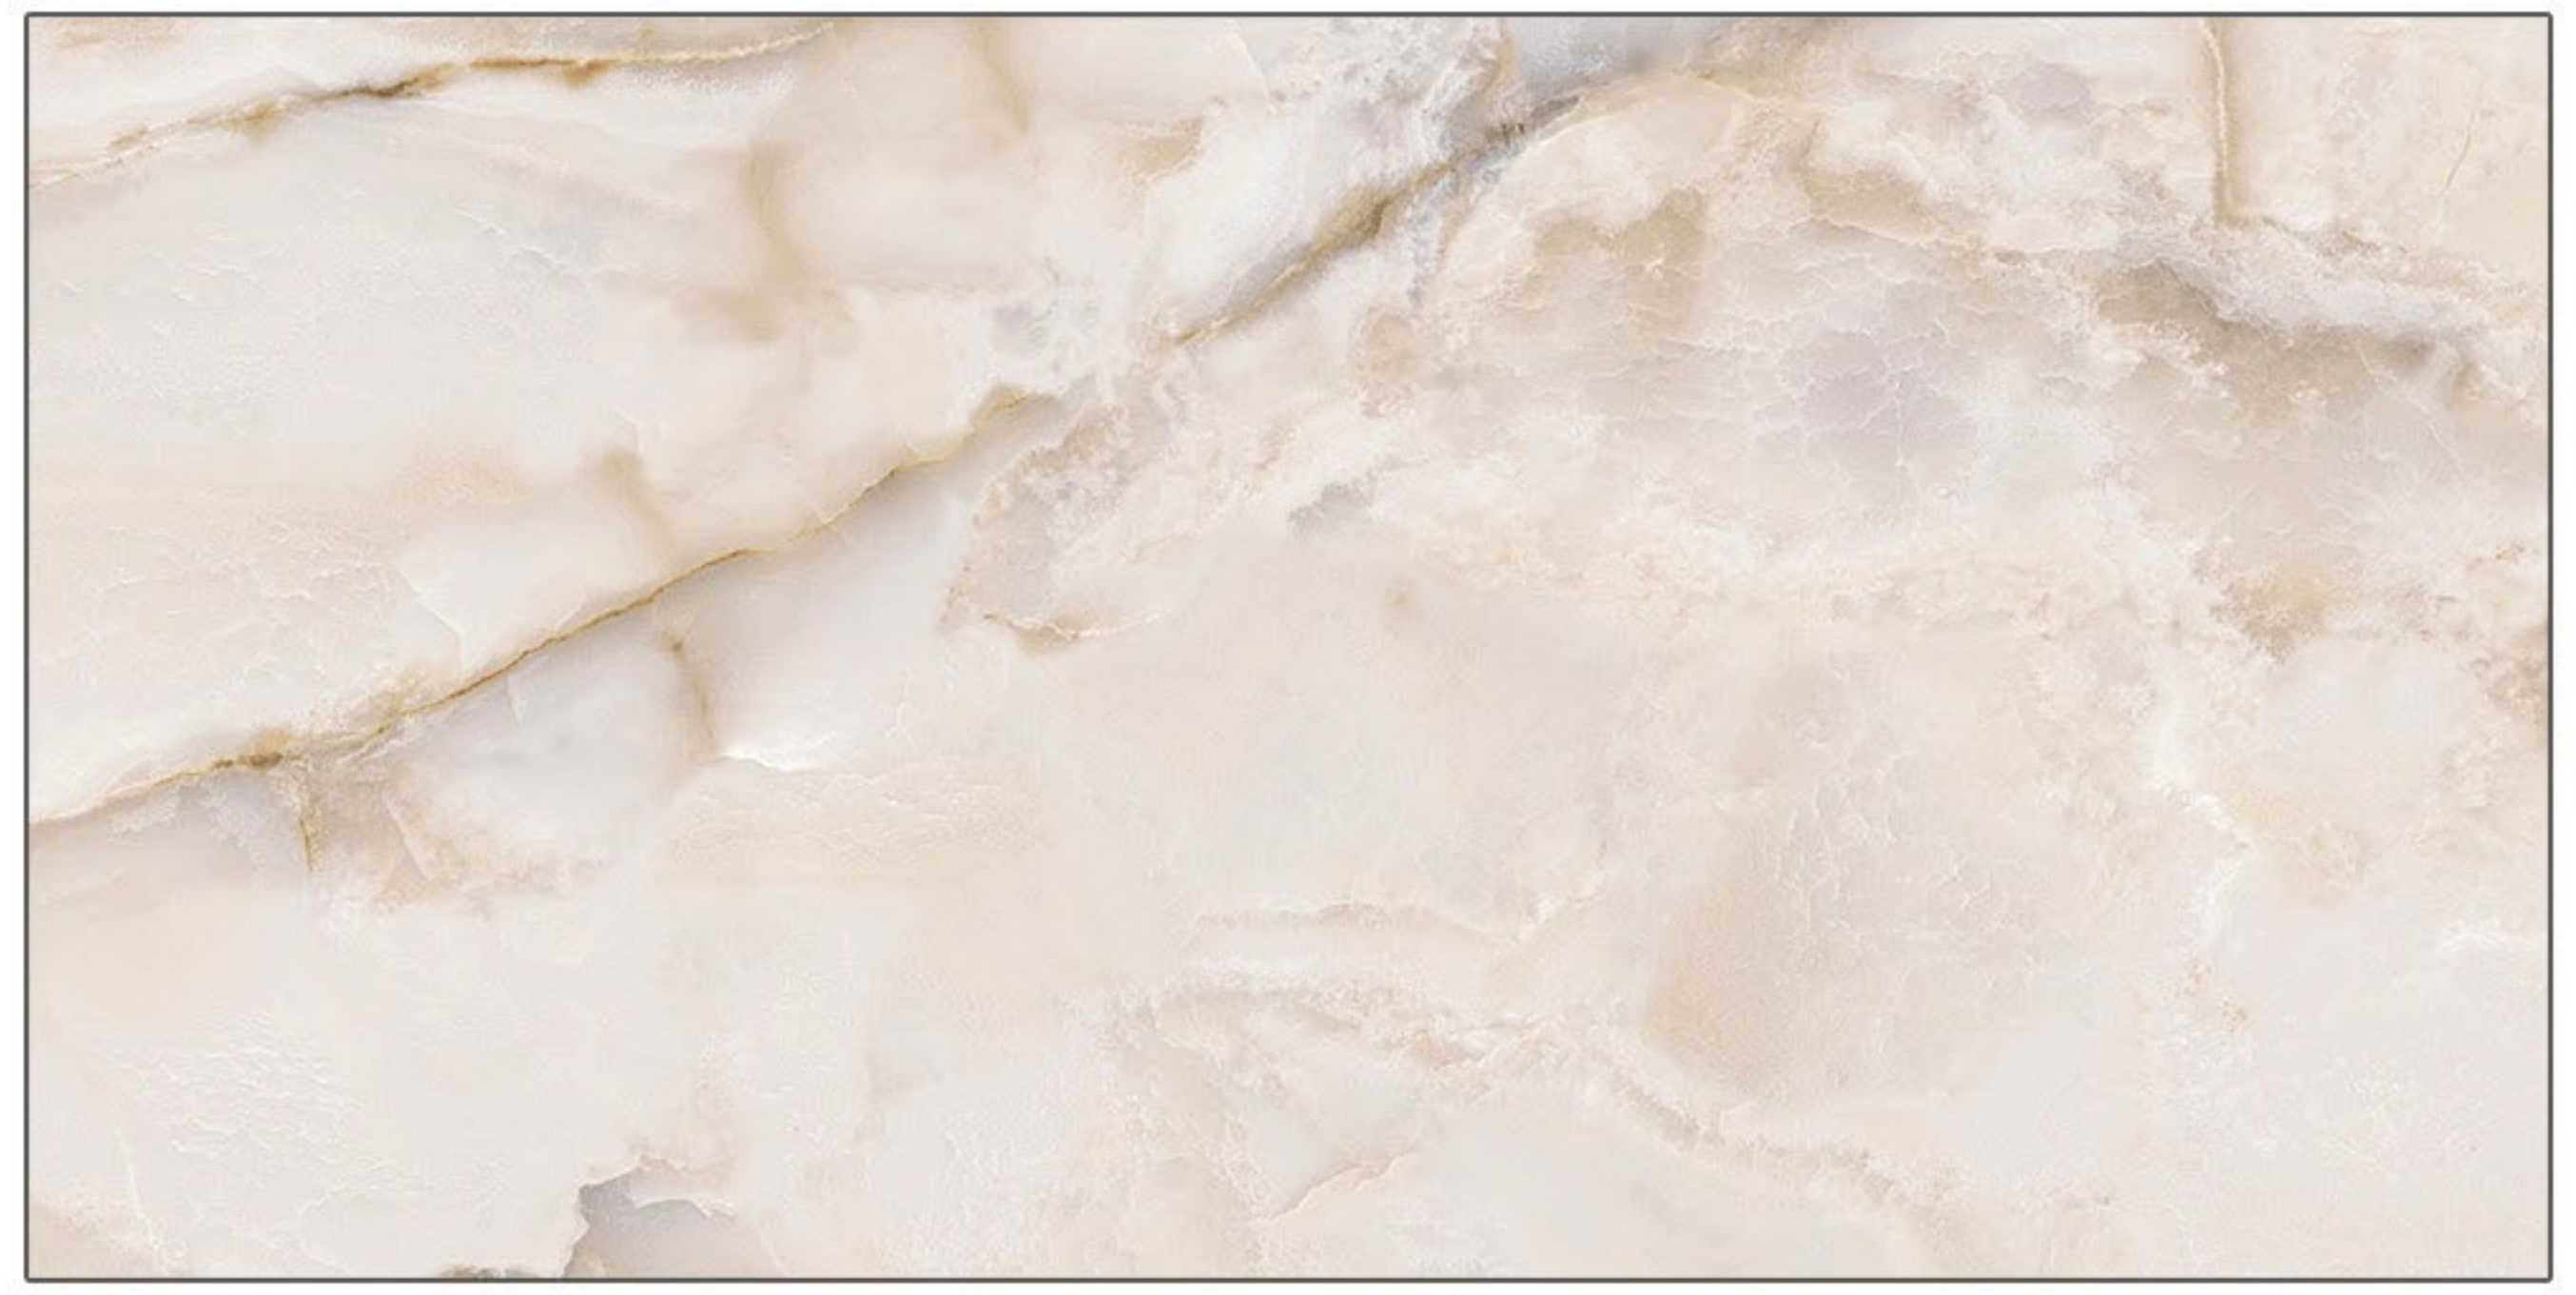

ABADIS SLAB

A NEW SKIN FOR ARCHITECTURE

WWW.ABADISTILE.COM

HIELAND BIEGE & GRAY

NANO POLISHED

800x1600

HIELAND GRAY

ABADIS SLAB HIELAND GRAY NANO POLISHED | 6 FACES
ABADIS SLAB HIELAND GRAY **800X1600** mm

HIELAND BEIGE

ABADIS SLAB HIELAND BEIGE NANO POLISHED | 6 FACES
ABADIS SLAB HIELAND BEIGE **800X1600** mm

HIELAND GRAY

ABADIS SLAB HIELAND GRAY NANO POLISHED | 6 FACES

ABADIS SLAB HIELAND GRAY 800X1600 mm

HIELAND GRAY

ABADIS SLAB HIELAND GRAY NANO POLISHED | 6 FACES

ABADIS SLAB HIELAND GRAY **800X1600** mm

HIELAND BEIGE

ABADIS SLAB HIELAND BEIGE NANO POLISHED | 6 FACES

ABADIS SLAB HIELAND BEIGE 800X1600 mm

HIELAND BEIGE

ABADIS SLAB HIELAND BEIGE NANO POLISHED | 6 FACES

ABADIS SLAB HIELAND BEIGE 800X1600 mm

 **ABADIS SLAB**

A NEW SKIN FOR ARCHITECTURE

WWW.ABADISTILE.COM