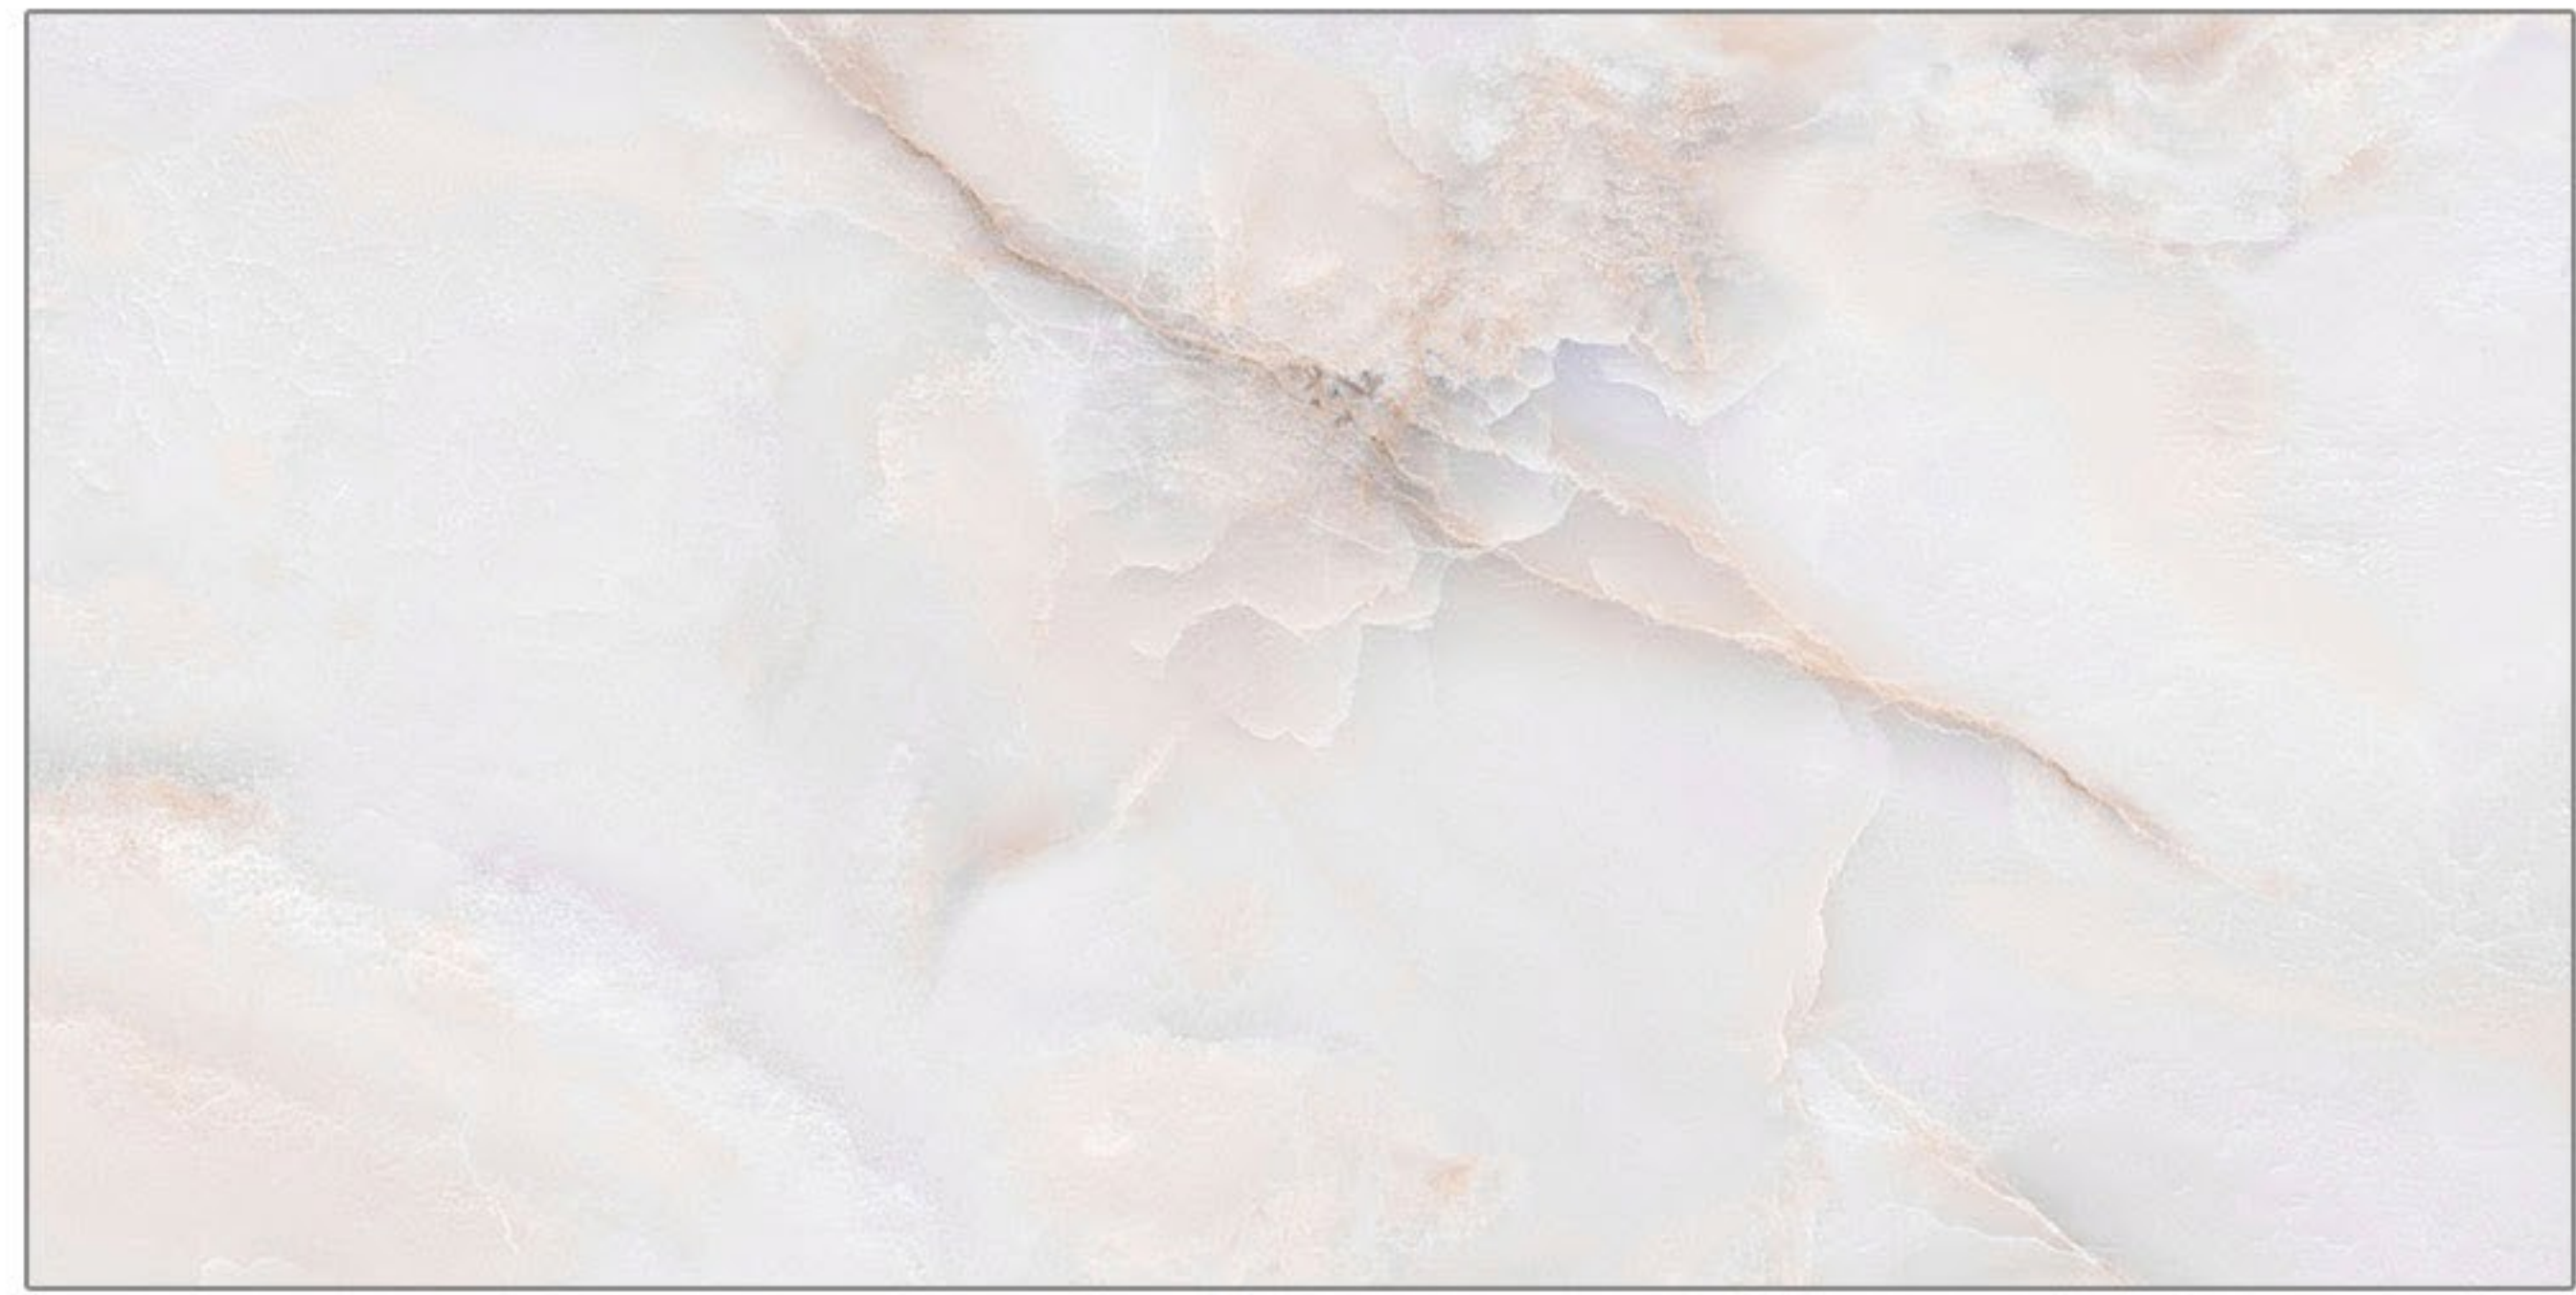

ABADIS SLAB

A NEW SKIN FOR ARCHITECTURE

WWW.ABADISTILE.COM

HIELAND BIEGE & GRAY

NANO POLISHED

800x1600

HIELAND GRAY

ABADIS SLAB HIELAND GRAY NANO POLISHED | 6 FACES
ABADIS SLAB HIELAND GRAY **800X1600** mm

HIELAND BEIGE

ABADIS SLAB HIELAND BEIGE NANO POLISHED | 6 FACES
ABADIS SLAB HIELAND BEIGE **800X1600** mm

HIELAND GRAY

ABADIS SLAB HIELAND GRAY NANO POLISHED | 6 FACES

ABADIS SLAB HIELAND GRAY 800X1600 mm

HIELAND GRAY

ABADIS SLAB HIELAND GRAY NANO POLISHED | 6 FACES

ABADIS SLAB HIELAND GRAY **800X1600** mm

HIELAND BEIGE

ABADIS SLAB HIELAND BEIGE NANO POLISHED | 6 FACES

ABADIS SLAB HIELAND BEIGE 800X1600 mm

HIELAND BEIGE

ABADIS SLAB HIELAND BEIGE NANO POLISHED | 6 FACES

ABADIS SLAB HIELAND BEIGE 800X1600 mm

 **ABADIS SLAB**

A NEW SKIN FOR ARCHITECTURE

WWW.ABADISTILE.COM