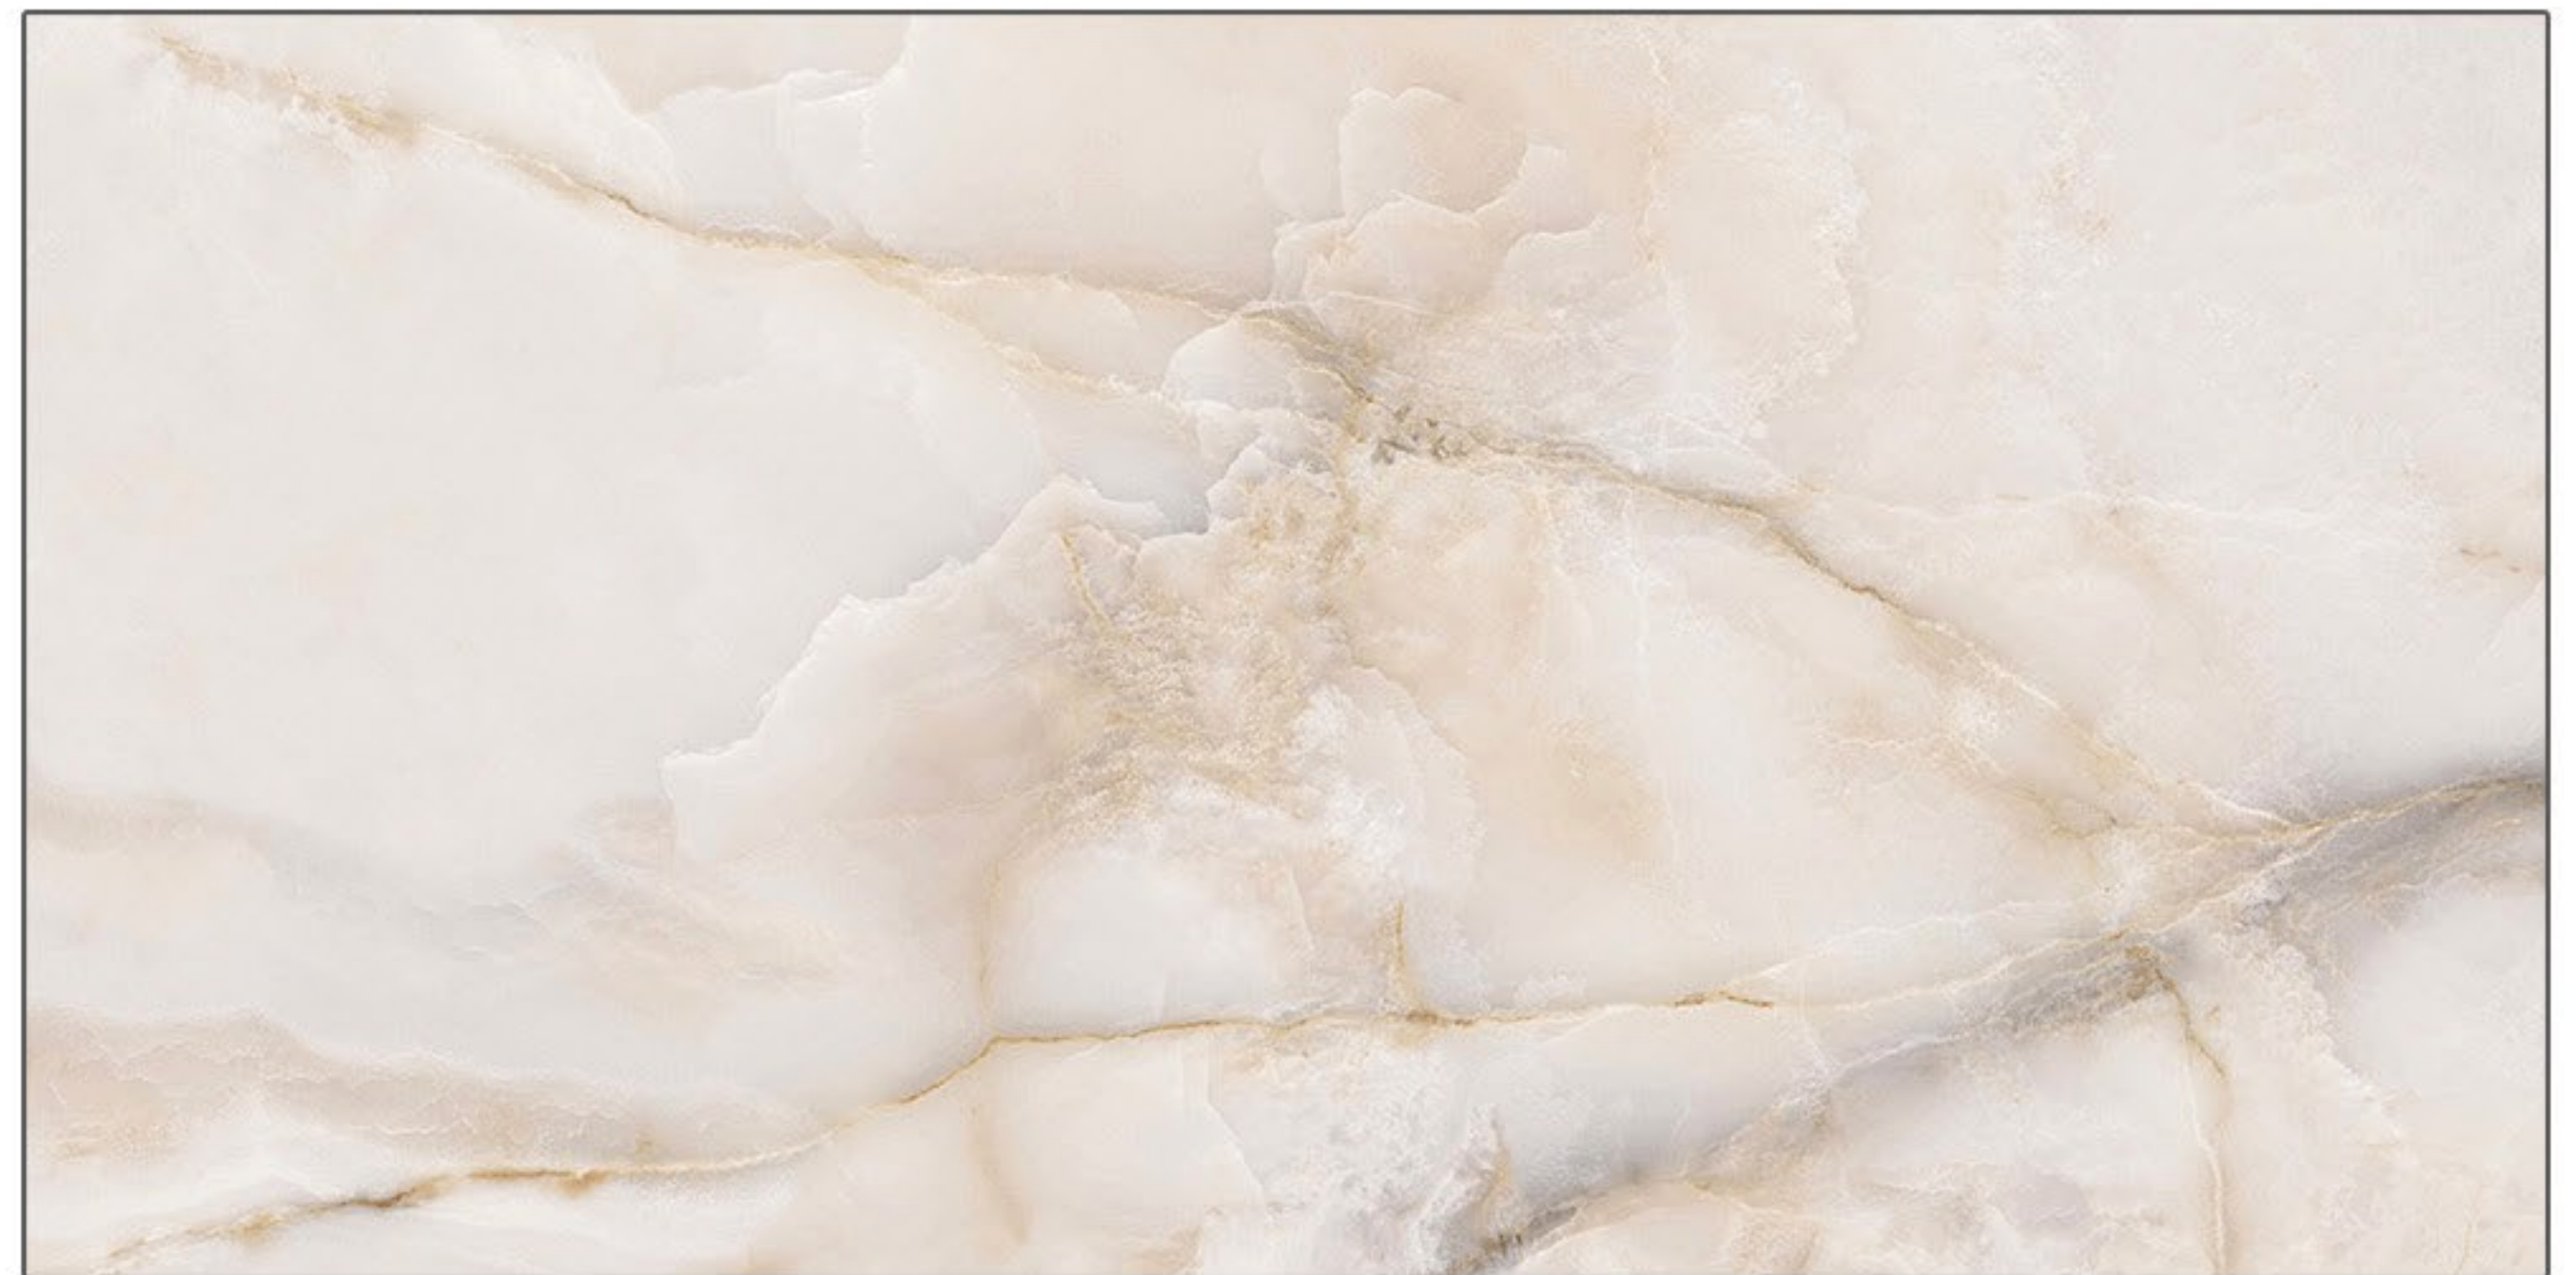

ABADIS SLAB

A NEW SKIN FOR ARCHITECTURE

WWW.ABADISTILE.COM

HIELAND BIEGE & GRAY

NANO POLISHED

800x1600

HIELAND GRAY

ABADIS SLAB HIELAND GRAY NANO POLISHED | 6 FACES
ABADIS SLAB HIELAND GRAY **800X1600** mm

HIELAND BEIGE

ABADIS SLAB HIELAND BEIGE NANO POLISHED | 6 FACES
ABADIS SLAB HIELAND BEIGE **800X1600** mm

HIELAND GRAY

ABADIS SLAB HIELAND GRAY NANO POLISHED | 6 FACES

ABADIS SLAB HIELAND GRAY 800X1600 mm