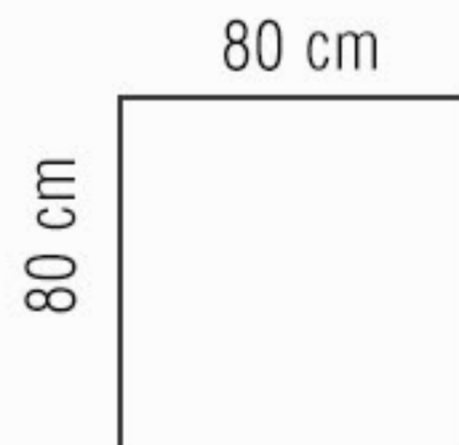

ABADIS TILE

WWW.ABADISTILE.COM

BOSTON

P o l i s h e d

80x80 - 3 Faces

2022

NEW

COLLECTIONS