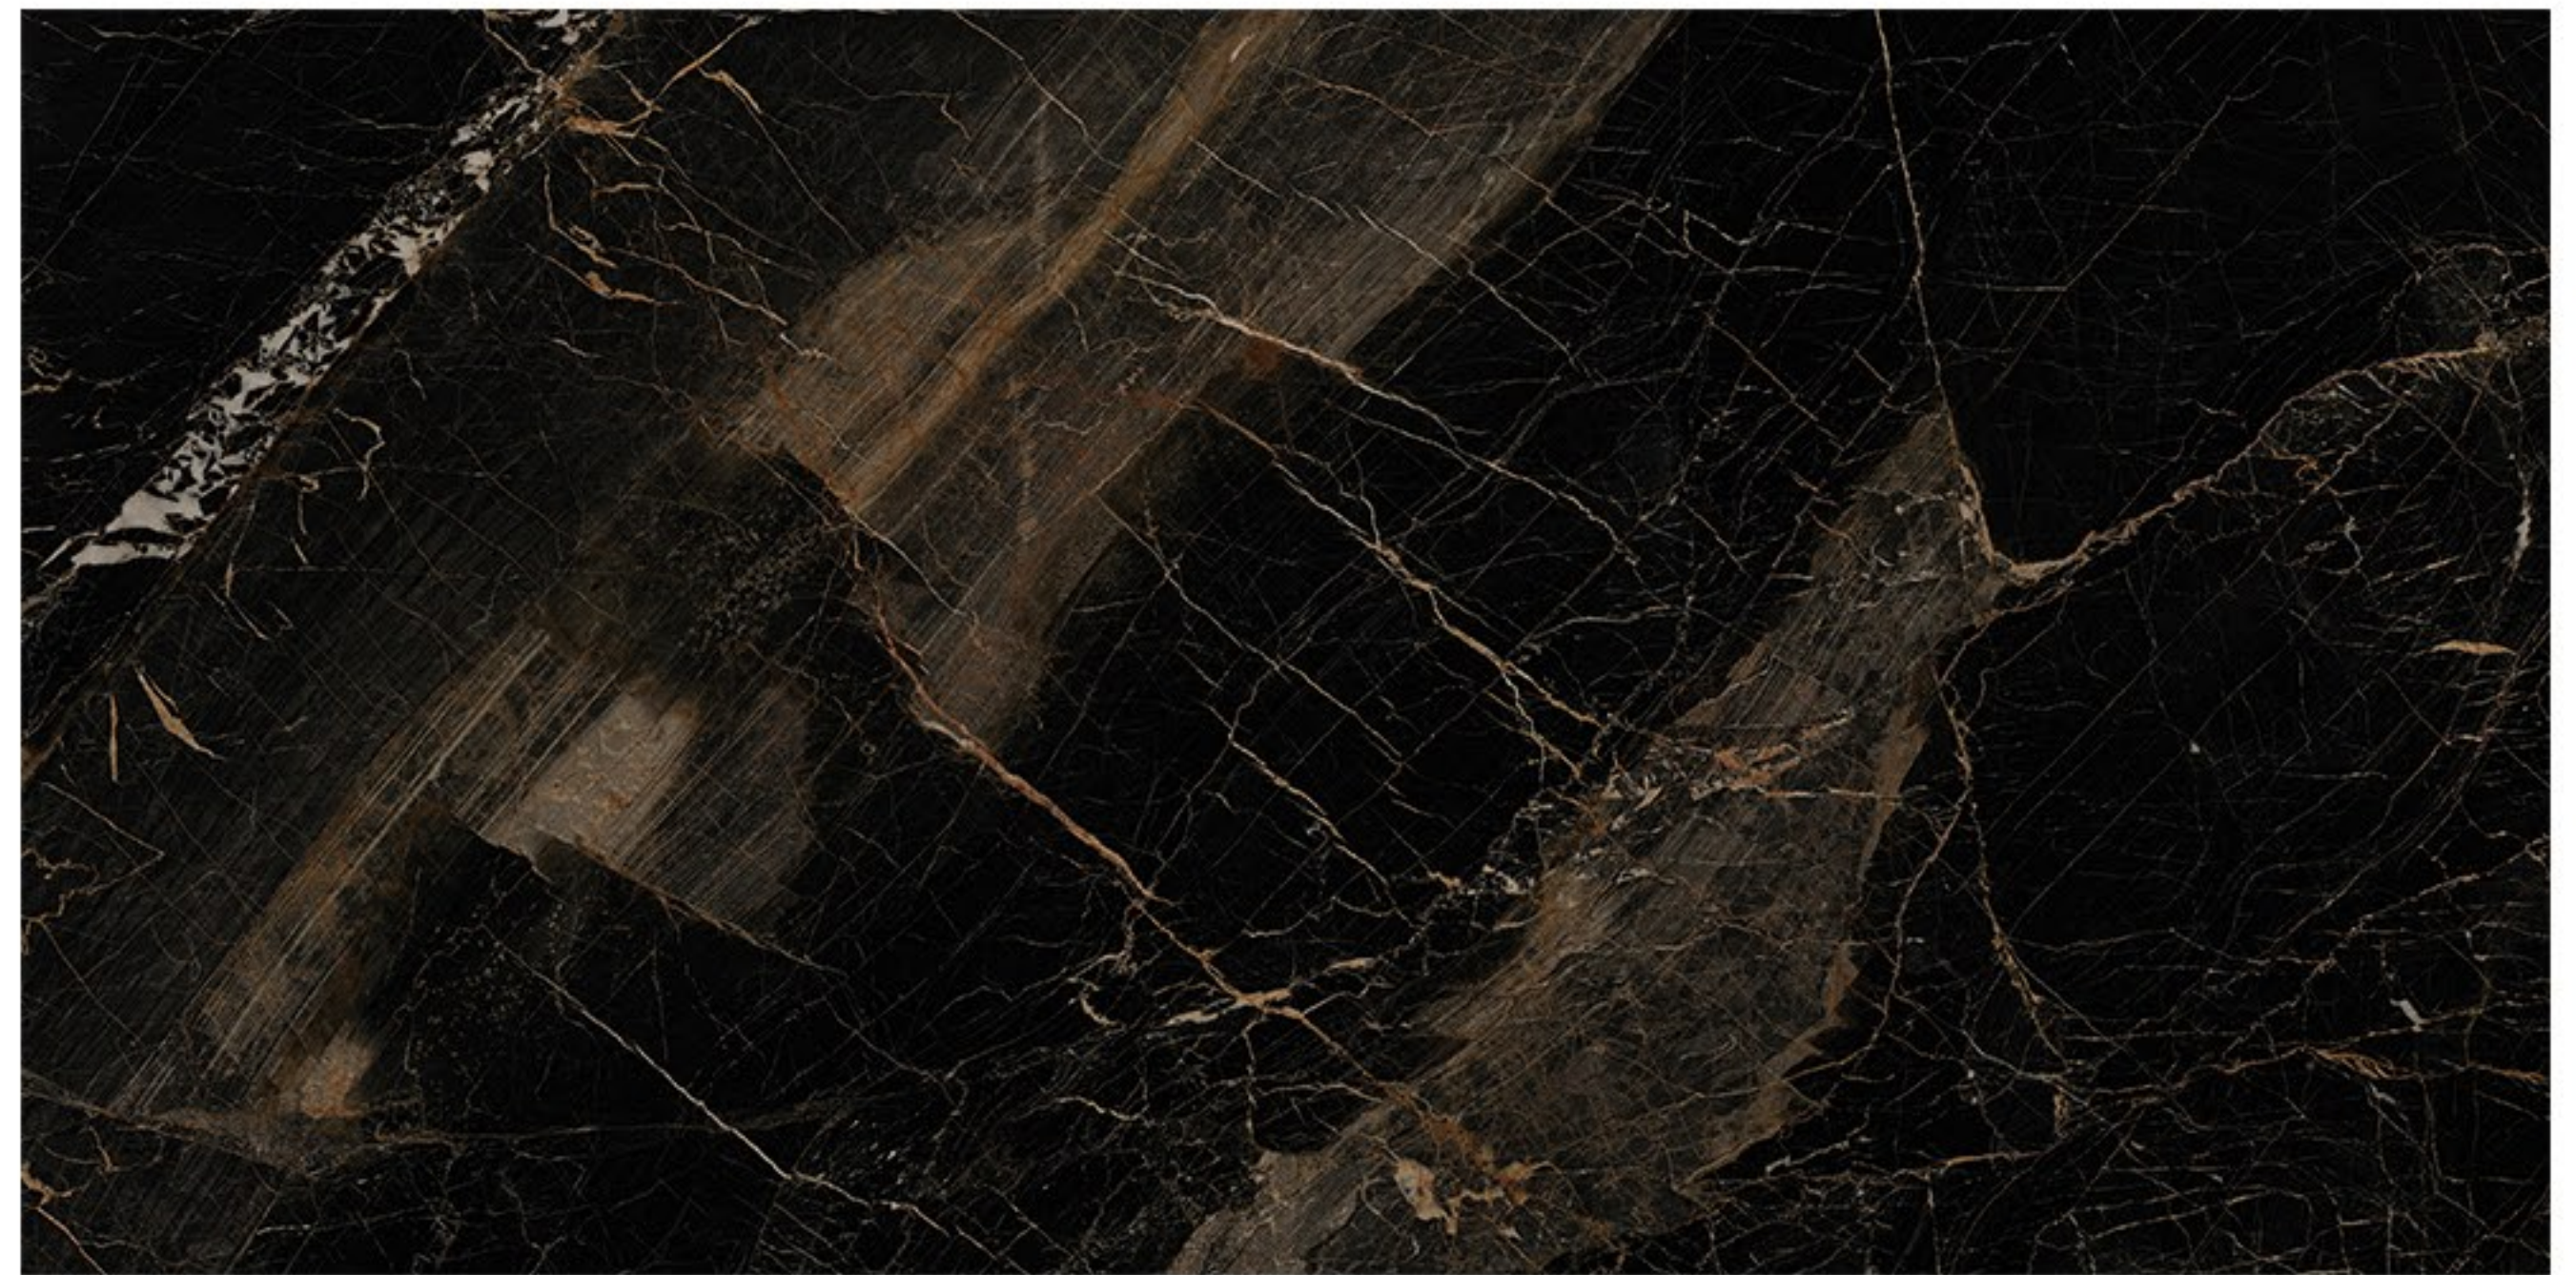

 **ABADIS SLAB**

A NEW SKIN FOR ARCHITECTURE

WWW.ABADISTILE.COM

800X1600 mm

BLACK BURN

NANO POLISHED

800x1600

BLACK BURN

ABADIS SLAB BLACK BURN NANO POLISHED | 6 FACES
ABADIS SLAB BLACK BURN 800X1600 mm

BLACK BURN

ABADIS SLAB BLACK BURN NANO POLISHED | 6 FACES

ABADIS SLAB BLACK BURN 800X1600 mm

BLACK BURN

ABADIS SLAB BLACK BURN NANO POLISHED | 6 FACES

ABADIS SLAB BLACK BURN 800X1600 mm

BLACK BURN

ABADIS SLAB BLACK BURN NANO POLISHED | 6 FACES

ABADIS SLAB BLACK BURN 800X1600 mm

 **ABADIS SLAB**

A NEW SKIN FOR ARCHITECTURE

WWW.ABADISTILE.COM