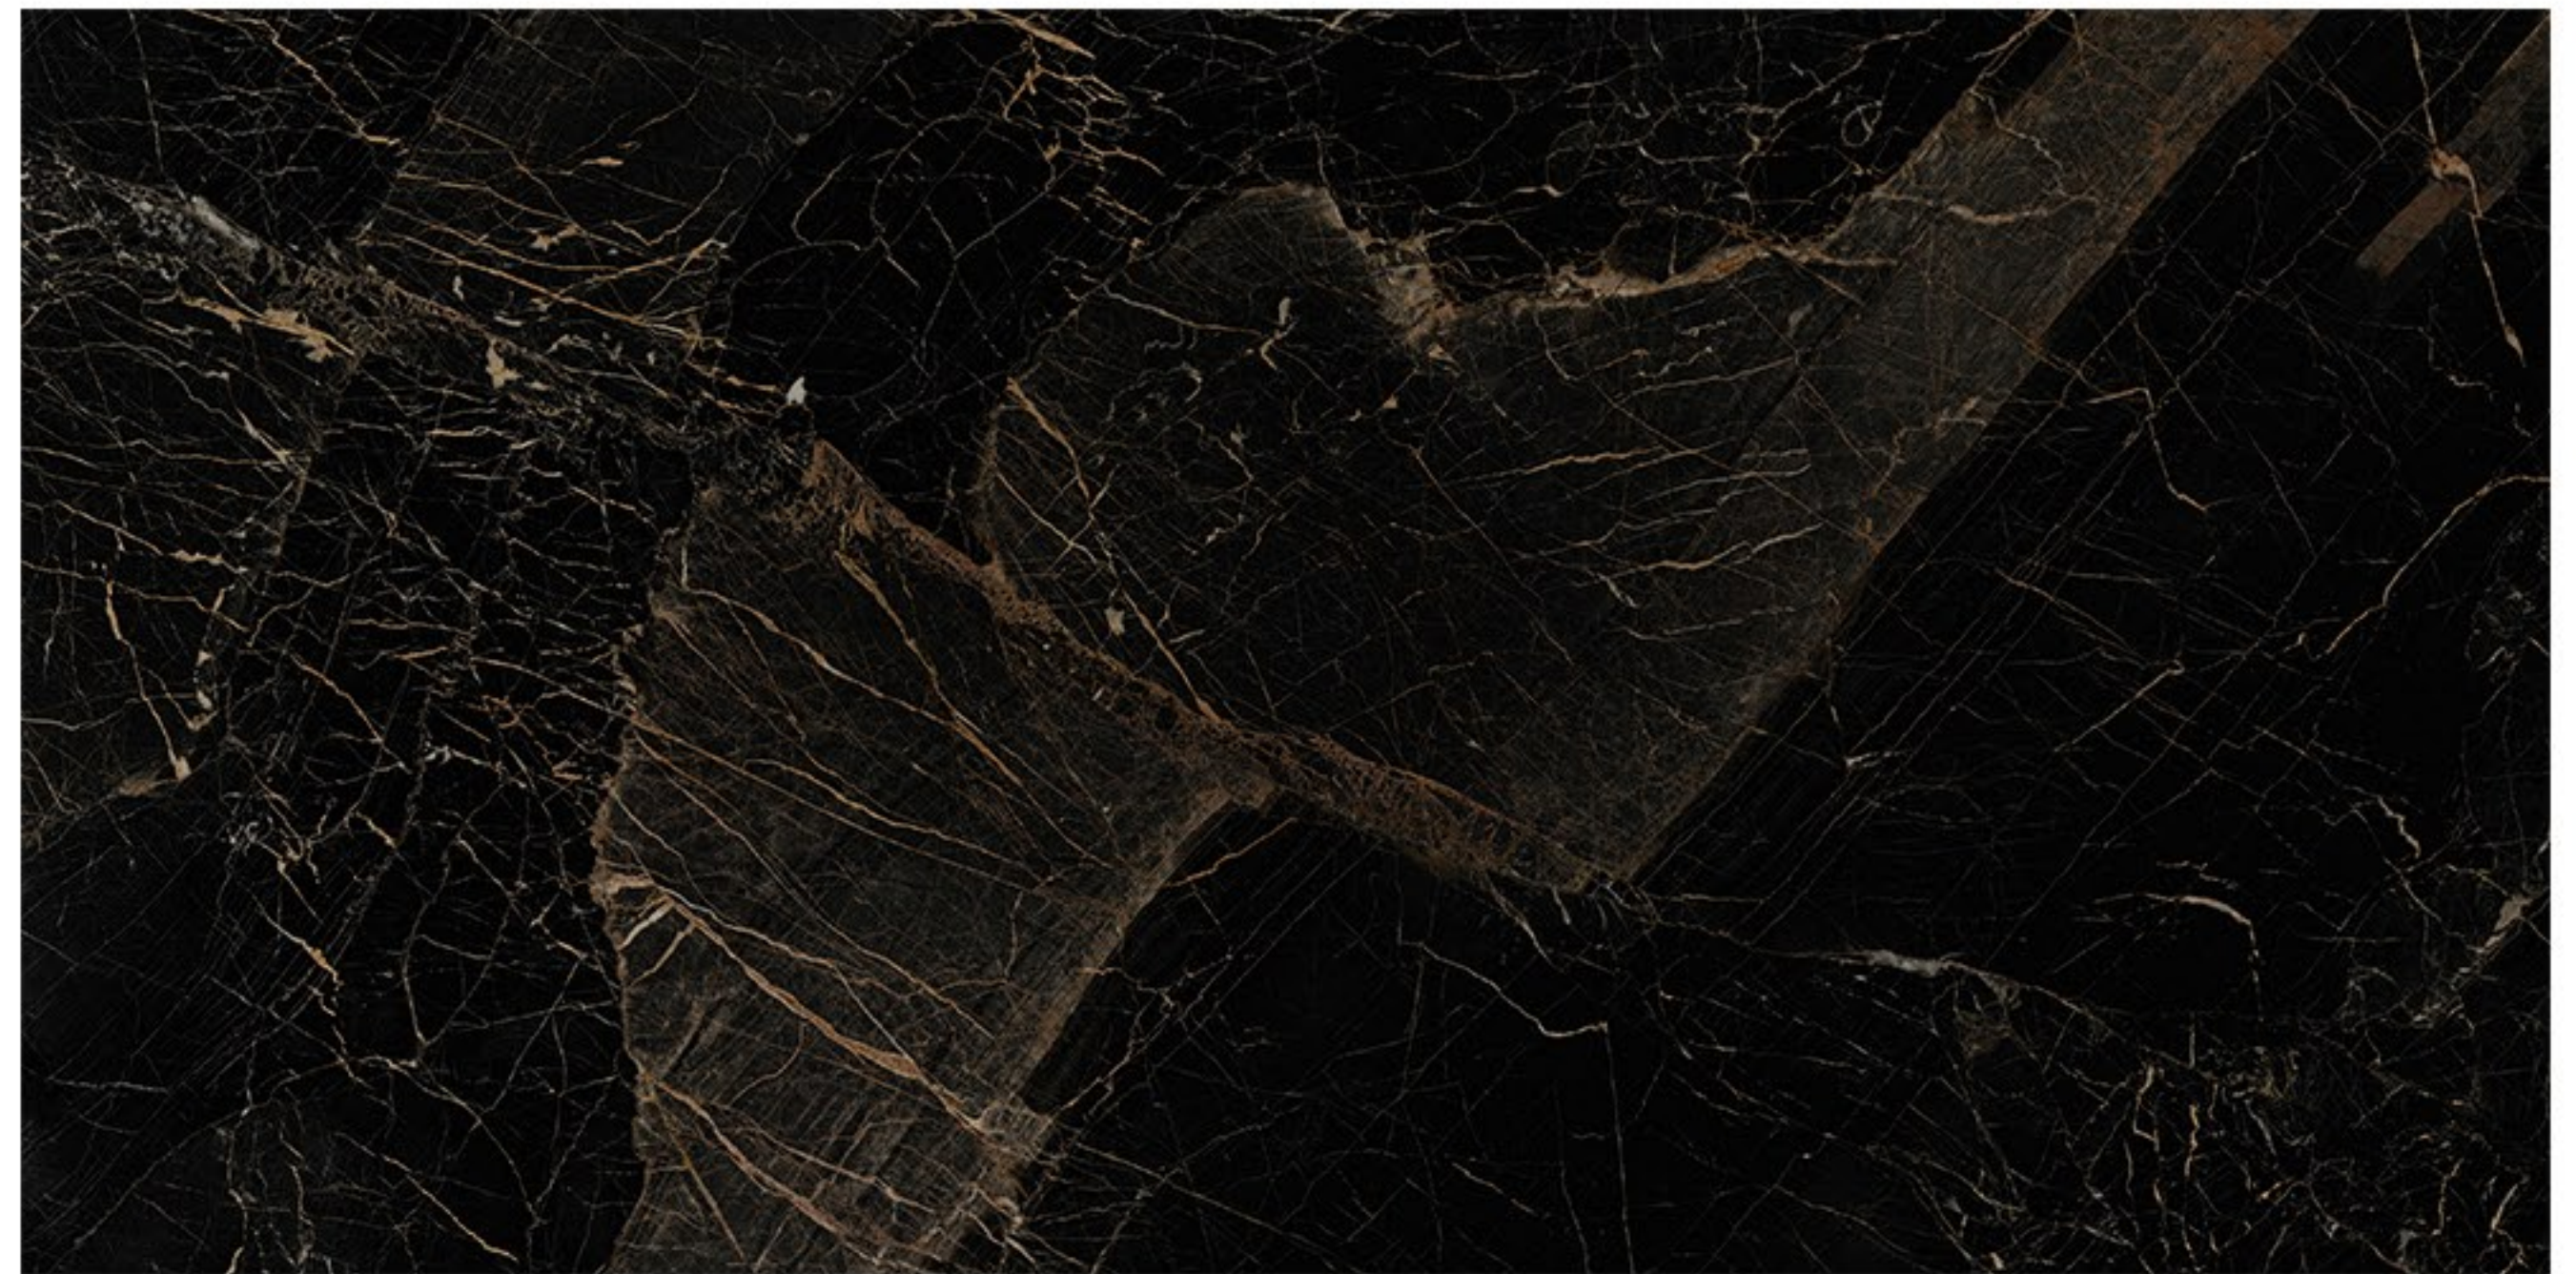

 **ABADIS SLAB**

A NEW SKIN FOR ARCHITECTURE

WWW.ABADISTILE.COM

800X1600 mm

BLACK BURN

NANO POLISHED

800x1600

BLACK BURN

ABADIS SLAB BLACK BURN NANO POLISHED | 6 FACES
ABADIS SLAB BLACK BURN 800X1600 mm

BLACK BURN

ABADIS SLAB BLACK BURN NANO POLISHED | 6 FACES

ABADIS SLAB BLACK BURN 800X1600 mm

BLACK BURN

ABADIS SLAB BLACK BURN NANO POLISHED | 6 FACES

ABADIS SLAB BLACK BURN 800X1600 mm

BLACK BURN

ABADIS SLAB BLACK BURN NANO POLISHED | 6 FACES

ABADIS SLAB BLACK BURN 800X1600 mm

 **ABADIS SLAB**

A NEW SKIN FOR ARCHITECTURE

WWW.ABADISTILE.COM