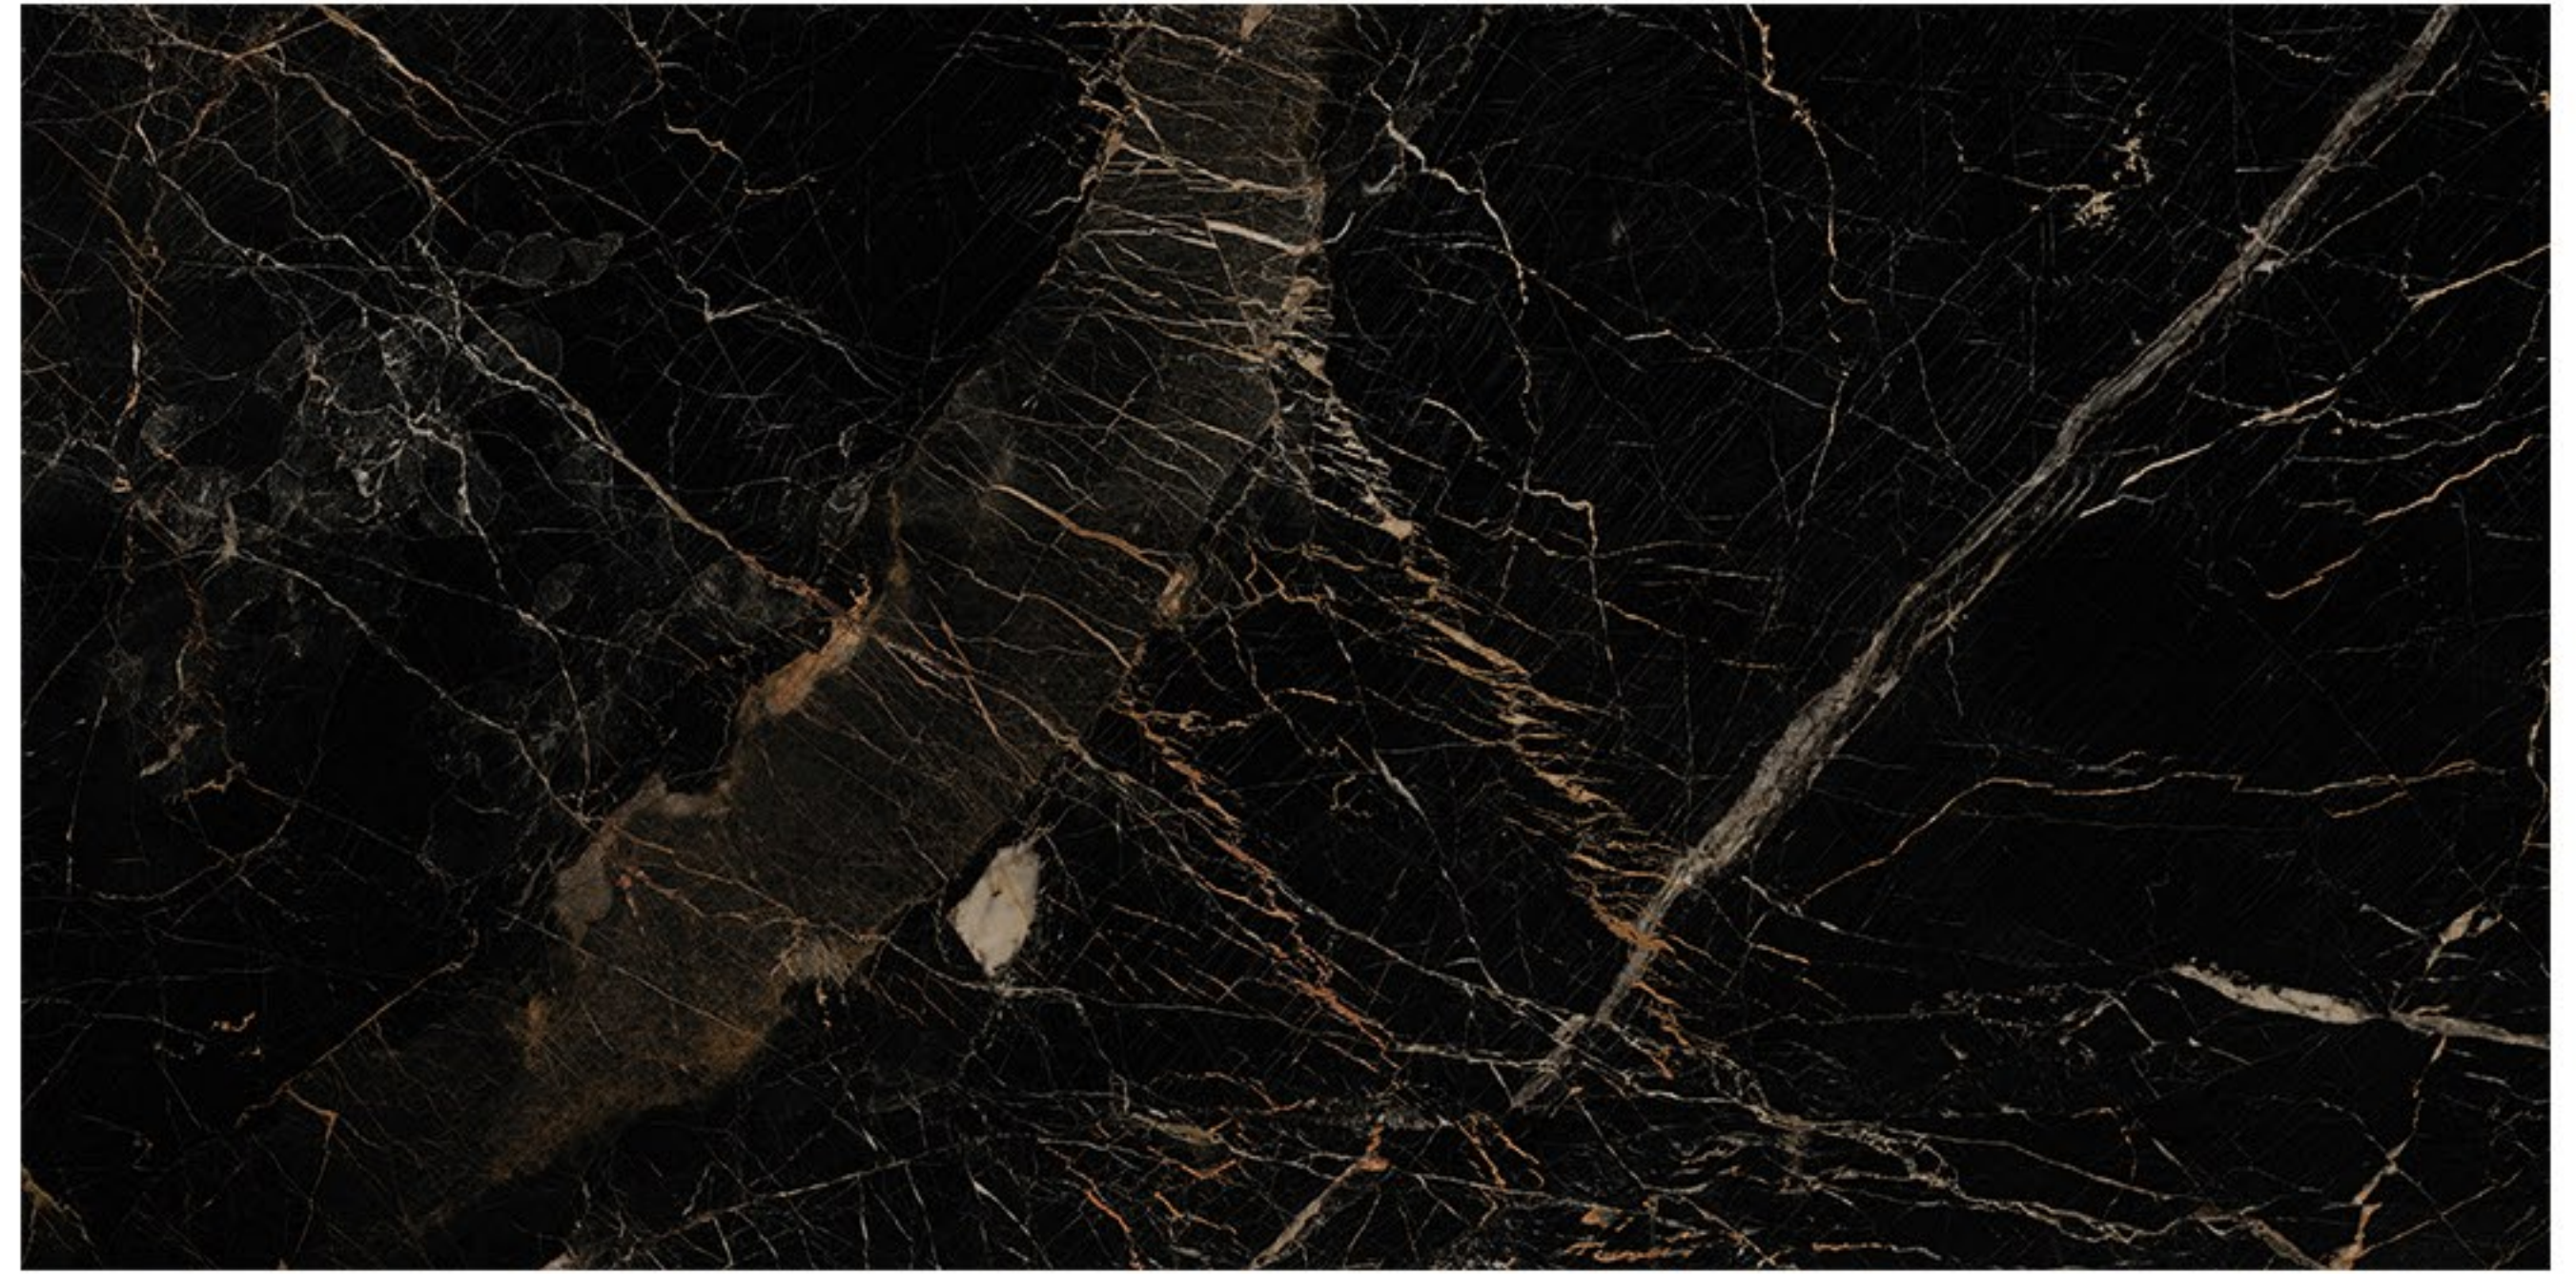

 **ABADIS SLAB**

A NEW SKIN FOR ARCHITECTURE

WWW.ABADISTILE.COM

800X1600 mm

BLACK BURN

NANO POLISHED

800x1600

BLACK BURN

ABADIS SLAB BLACK BURN NANO POLISHED | 6 FACES
ABADIS SLAB BLACK BURN 800X1600 mm

BLACK BURN

ABADIS SLAB BLACK BURN NANO POLISHED | 6 FACES

ABADIS SLAB BLACK BURN 800X1600 mm

BLACK BURN

ABADIS SLAB BLACK BURN NANO POLISHED | 6 FACES

ABADIS SLAB BLACK BURN 800X1600 mm

BLACK BURN

ABADIS SLAB BLACK BURN NANO POLISHED | 6 FACES

ABADIS SLAB BLACK BURN 800X1600 mm

 **ABADIS SLAB**

A NEW SKIN FOR ARCHITECTURE

WWW.ABADISTILE.COM