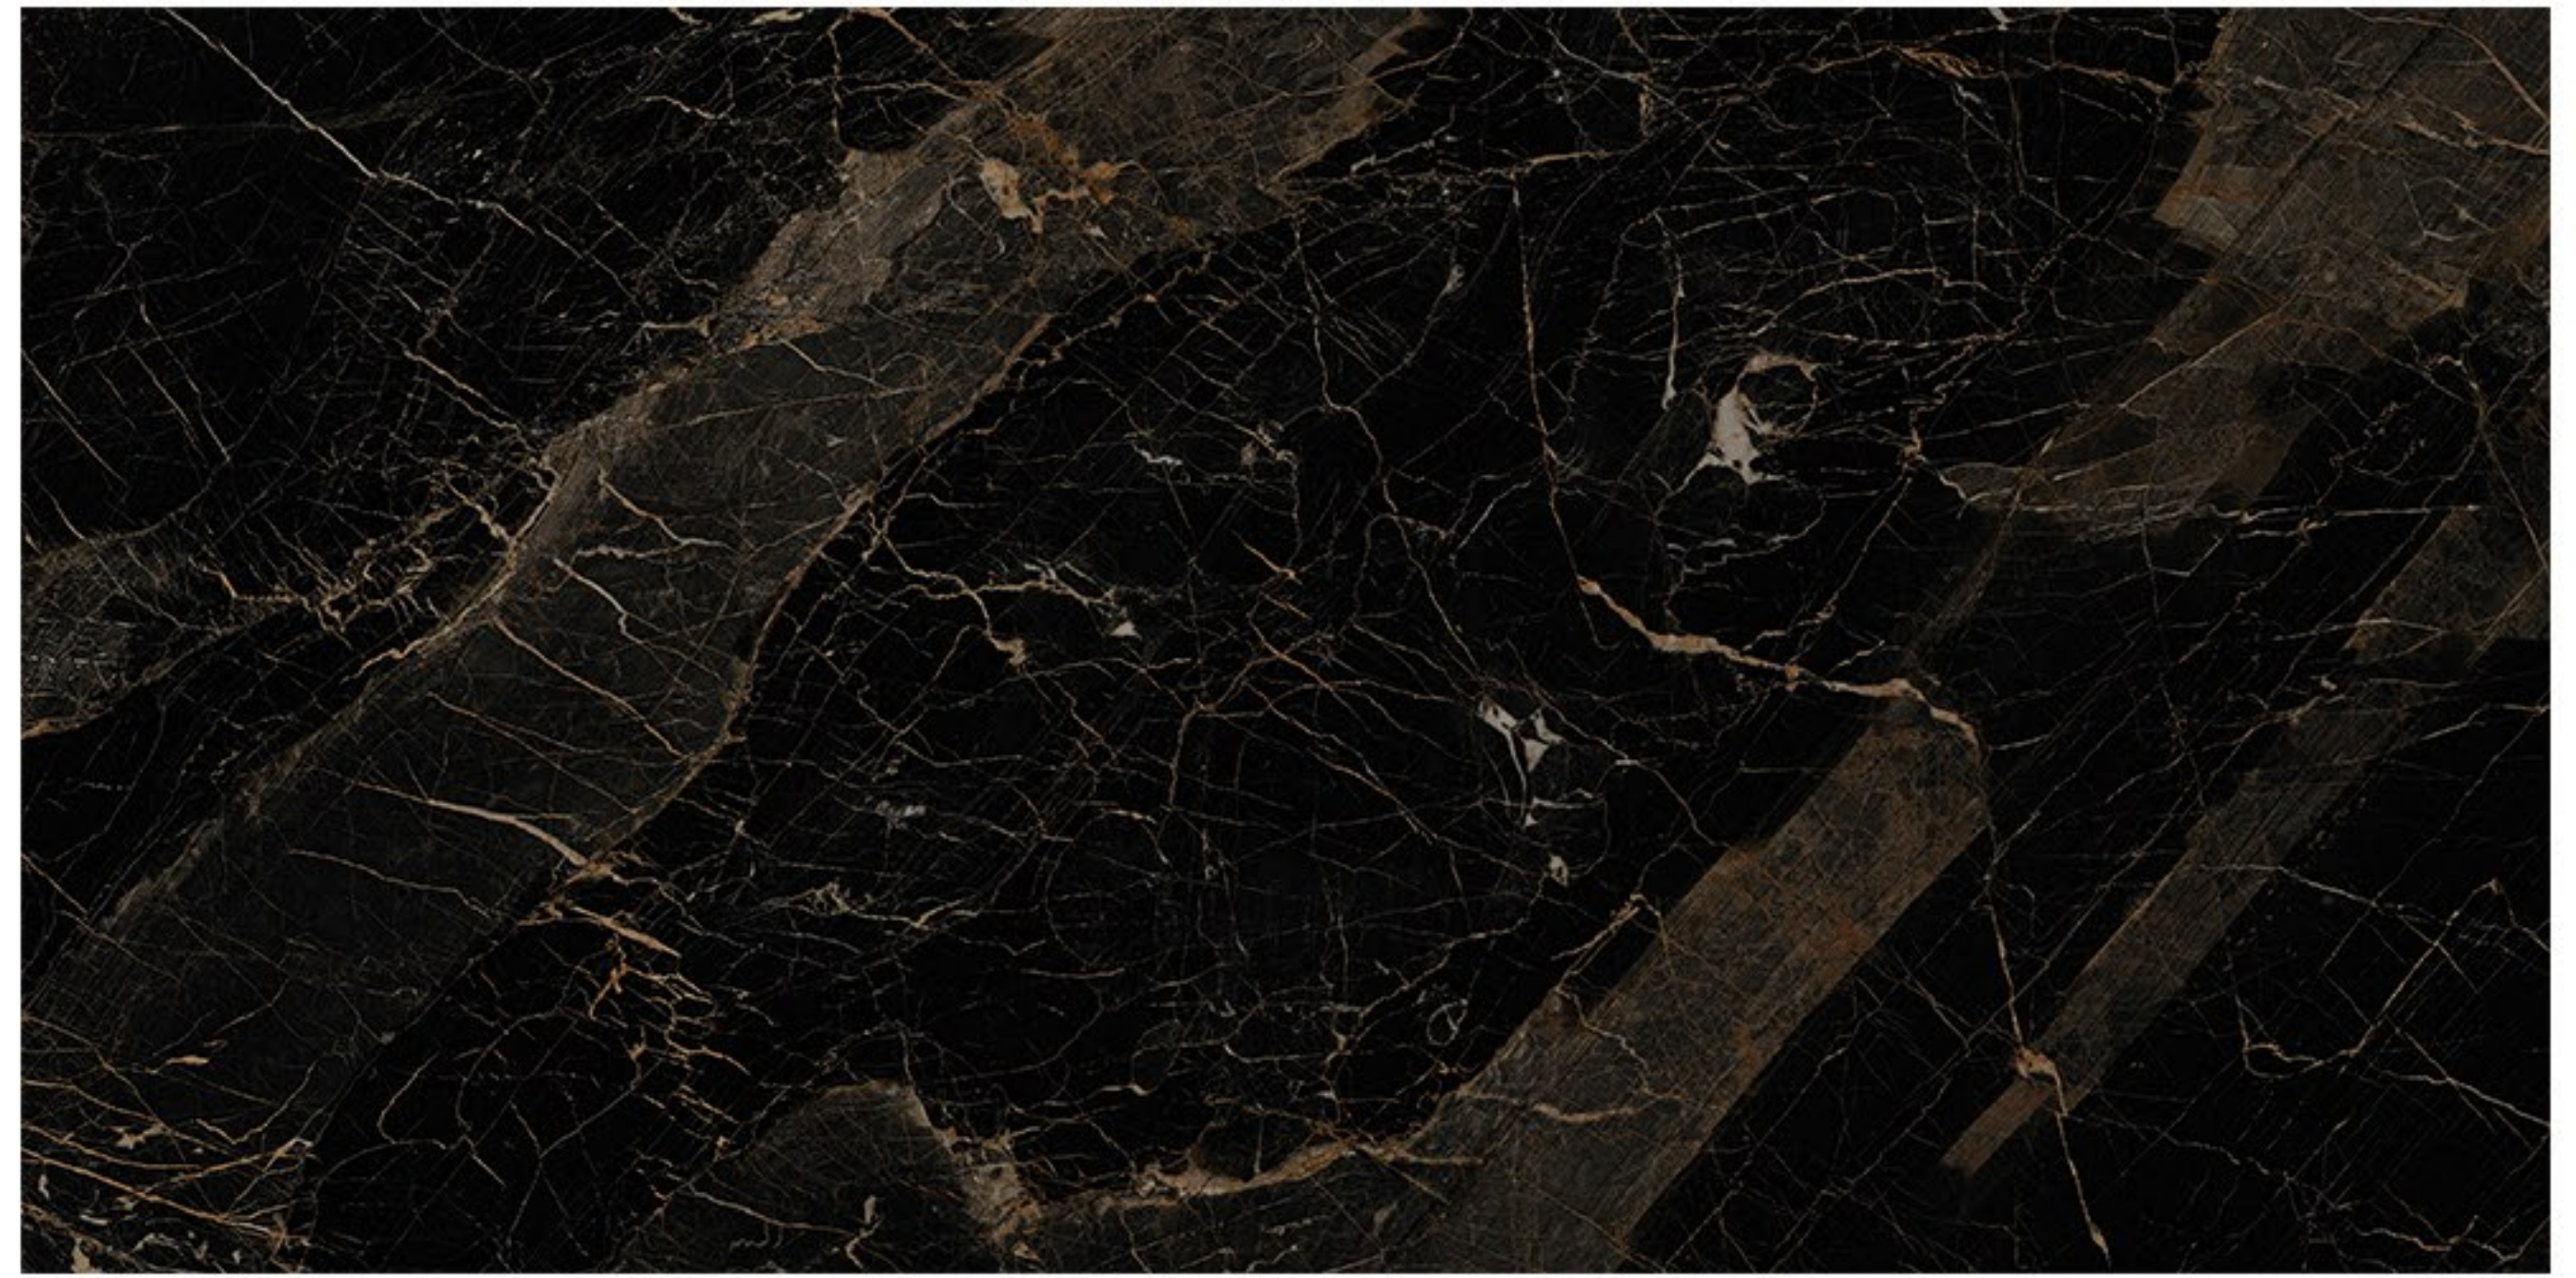

 **ABADIS SLAB**

A NEW SKIN FOR ARCHITECTURE

WWW.ABADISTILE.COM

800X1600 mm

BLACK BURN

NANO POLISHED

800x1600

BLACK BURN

ABADIS SLAB BLACK BURN NANO POLISHED | 6 FACES
ABADIS SLAB BLACK BURN 800X1600 mm

BLACK BURN

ABADIS SLAB BLACK BURN NANO POLISHED | 6 FACES

ABADIS SLAB BLACK BURN 800X1600 mm

BLACK BURN

ABADIS SLAB BLACK BURN NANO POLISHED | 6 FACES

ABADIS SLAB BLACK BURN 800X1600 mm

BLACK BURN

ABADIS SLAB BLACK BURN NANO POLISHED | 6 FACES

ABADIS SLAB BLACK BURN 800X1600 mm

 **ABADIS SLAB**

A NEW SKIN FOR ARCHITECTURE

WWW.ABADISTILE.COM