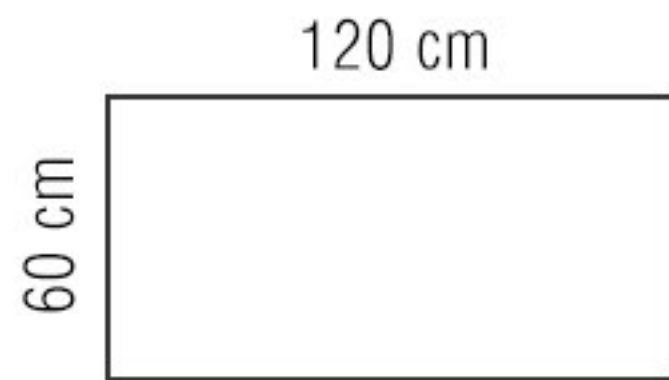

60x120 - 7 Faces

2022

NEW

COLLECTIONS