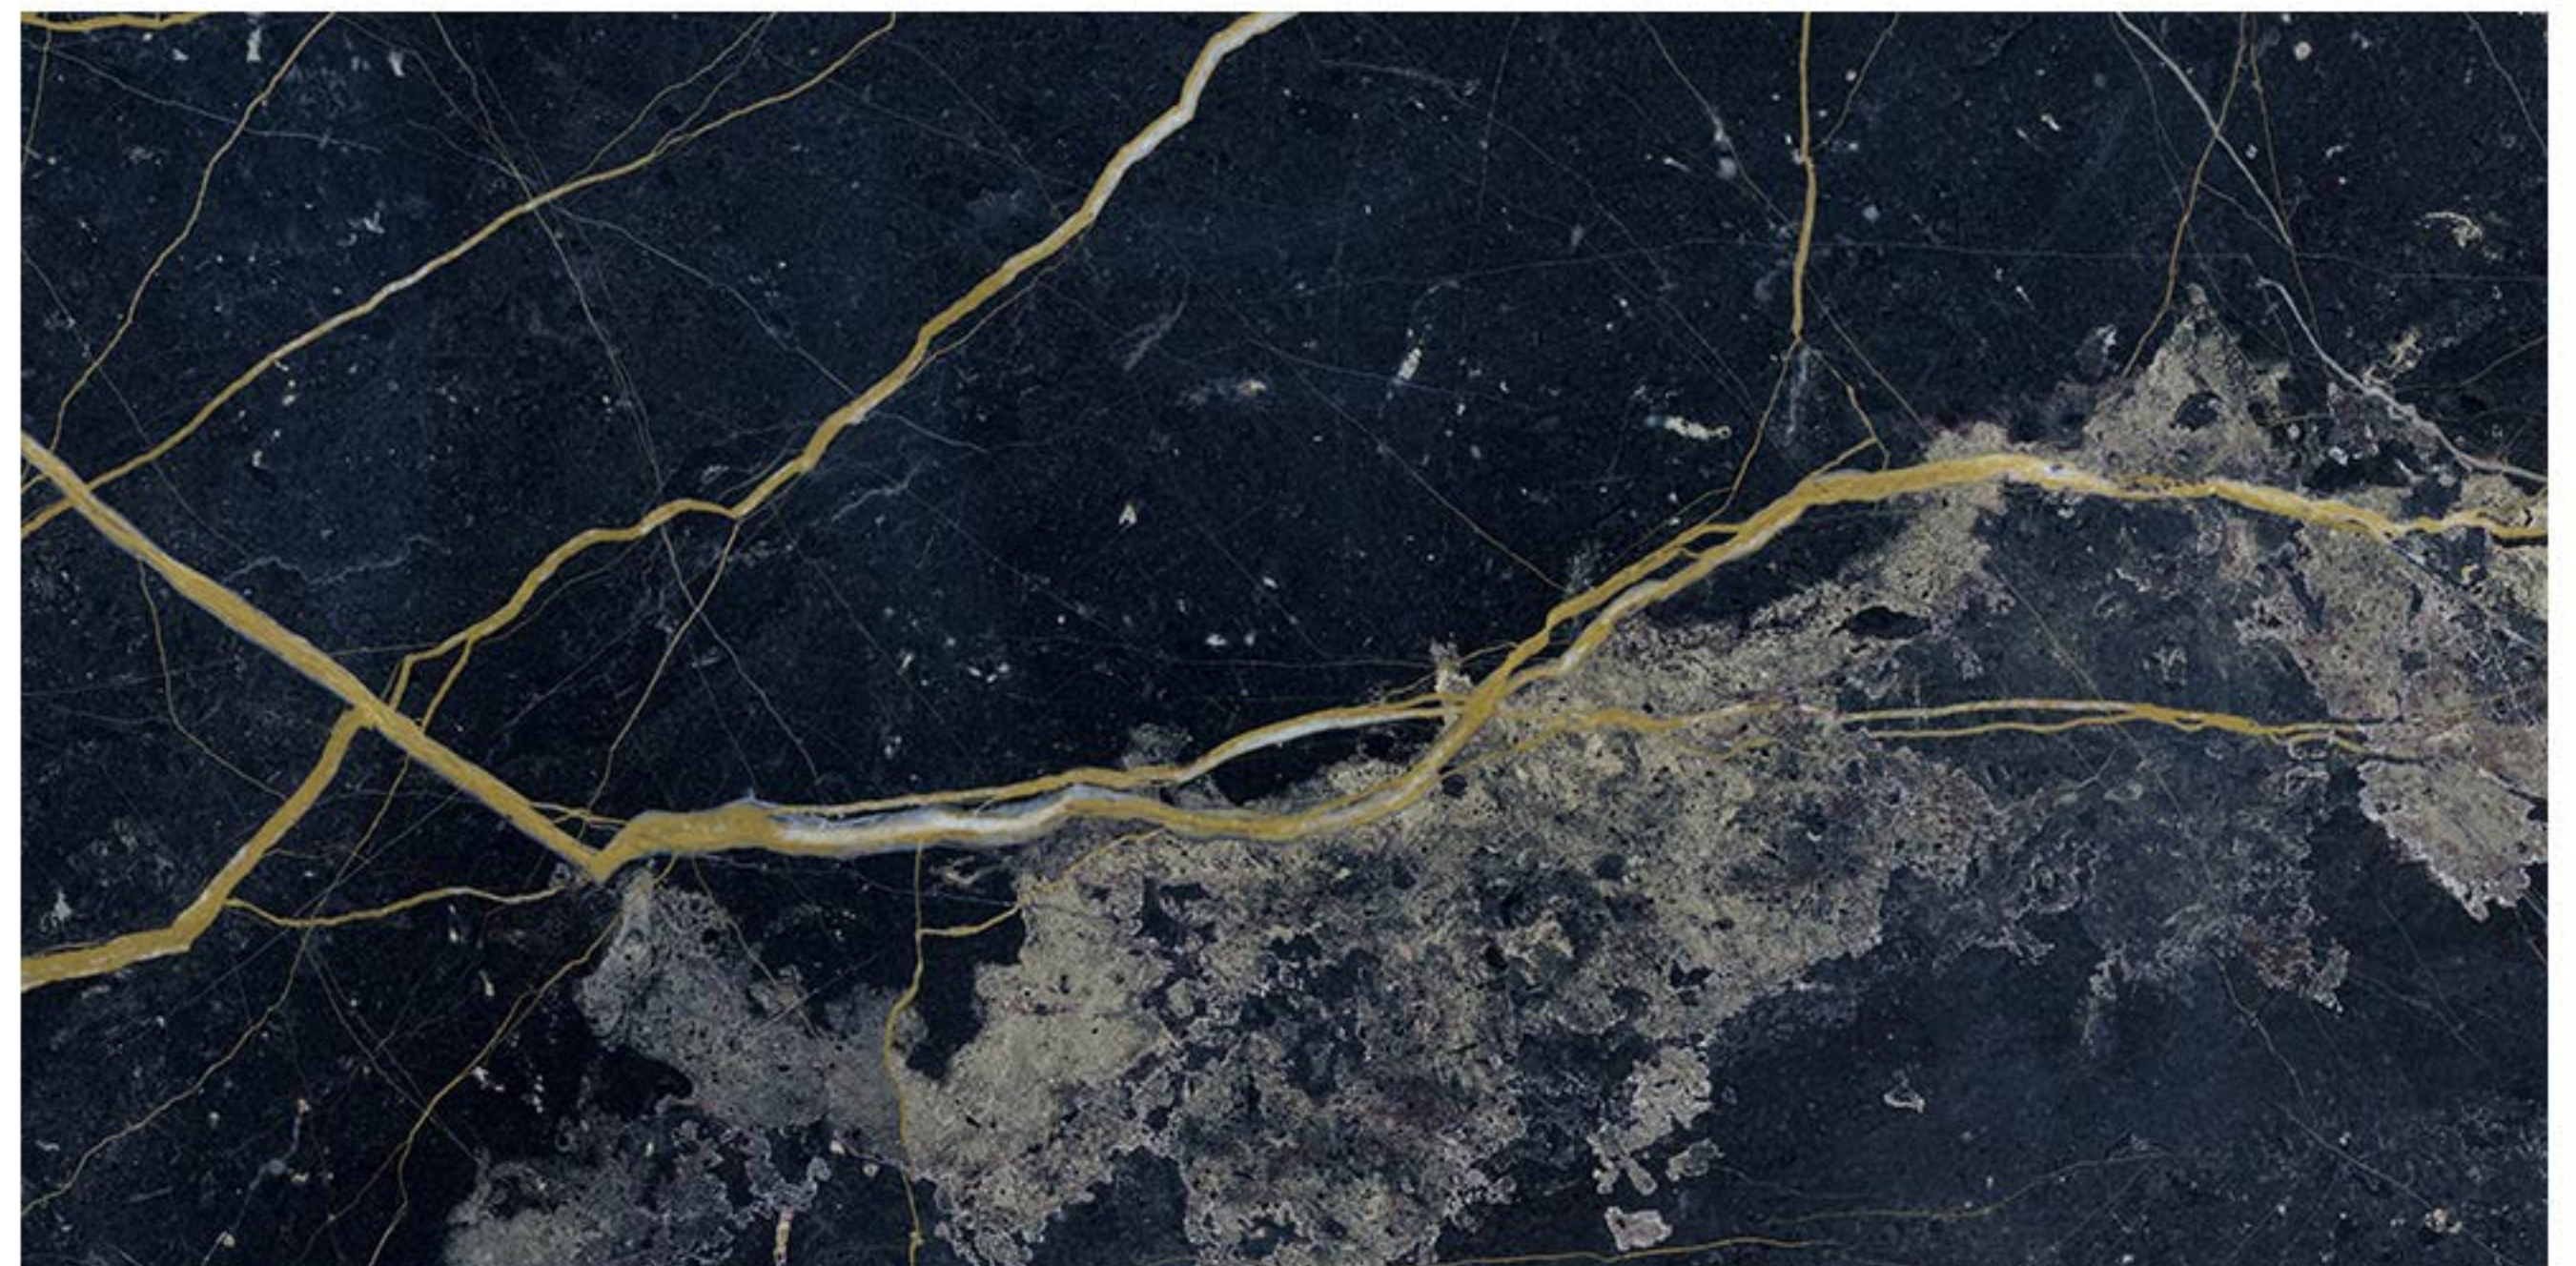

 **ABADIS SLAB**

A NEW SKIN FOR ARCHITECTURE

WWW.ABADISTILE.COM

800X1600 mm

A dramatic volcanic eruption at night. A bright red lava flow cascades down the dark, rocky slopes of a volcano. The sky is dark blue and black, filled with numerous stars. A large, billowing plume of dark smoke or ash rises from the volcano's crater. A bright, jagged lightning bolt strikes the dark clouds above the lava flow.

ARVEX

NANO POLISHED

800x1600

ARVEX

ABADIS SLAB ARVEX NANO POLISHED | 6 FACES
ABADIS SLAB ARVEX 800X1600 mm

ARVEX

ABADIS SLAB ARVEX NANO POLISHED | 6 FACES

ABADIS SLAB ARVEX **800X1600** mm