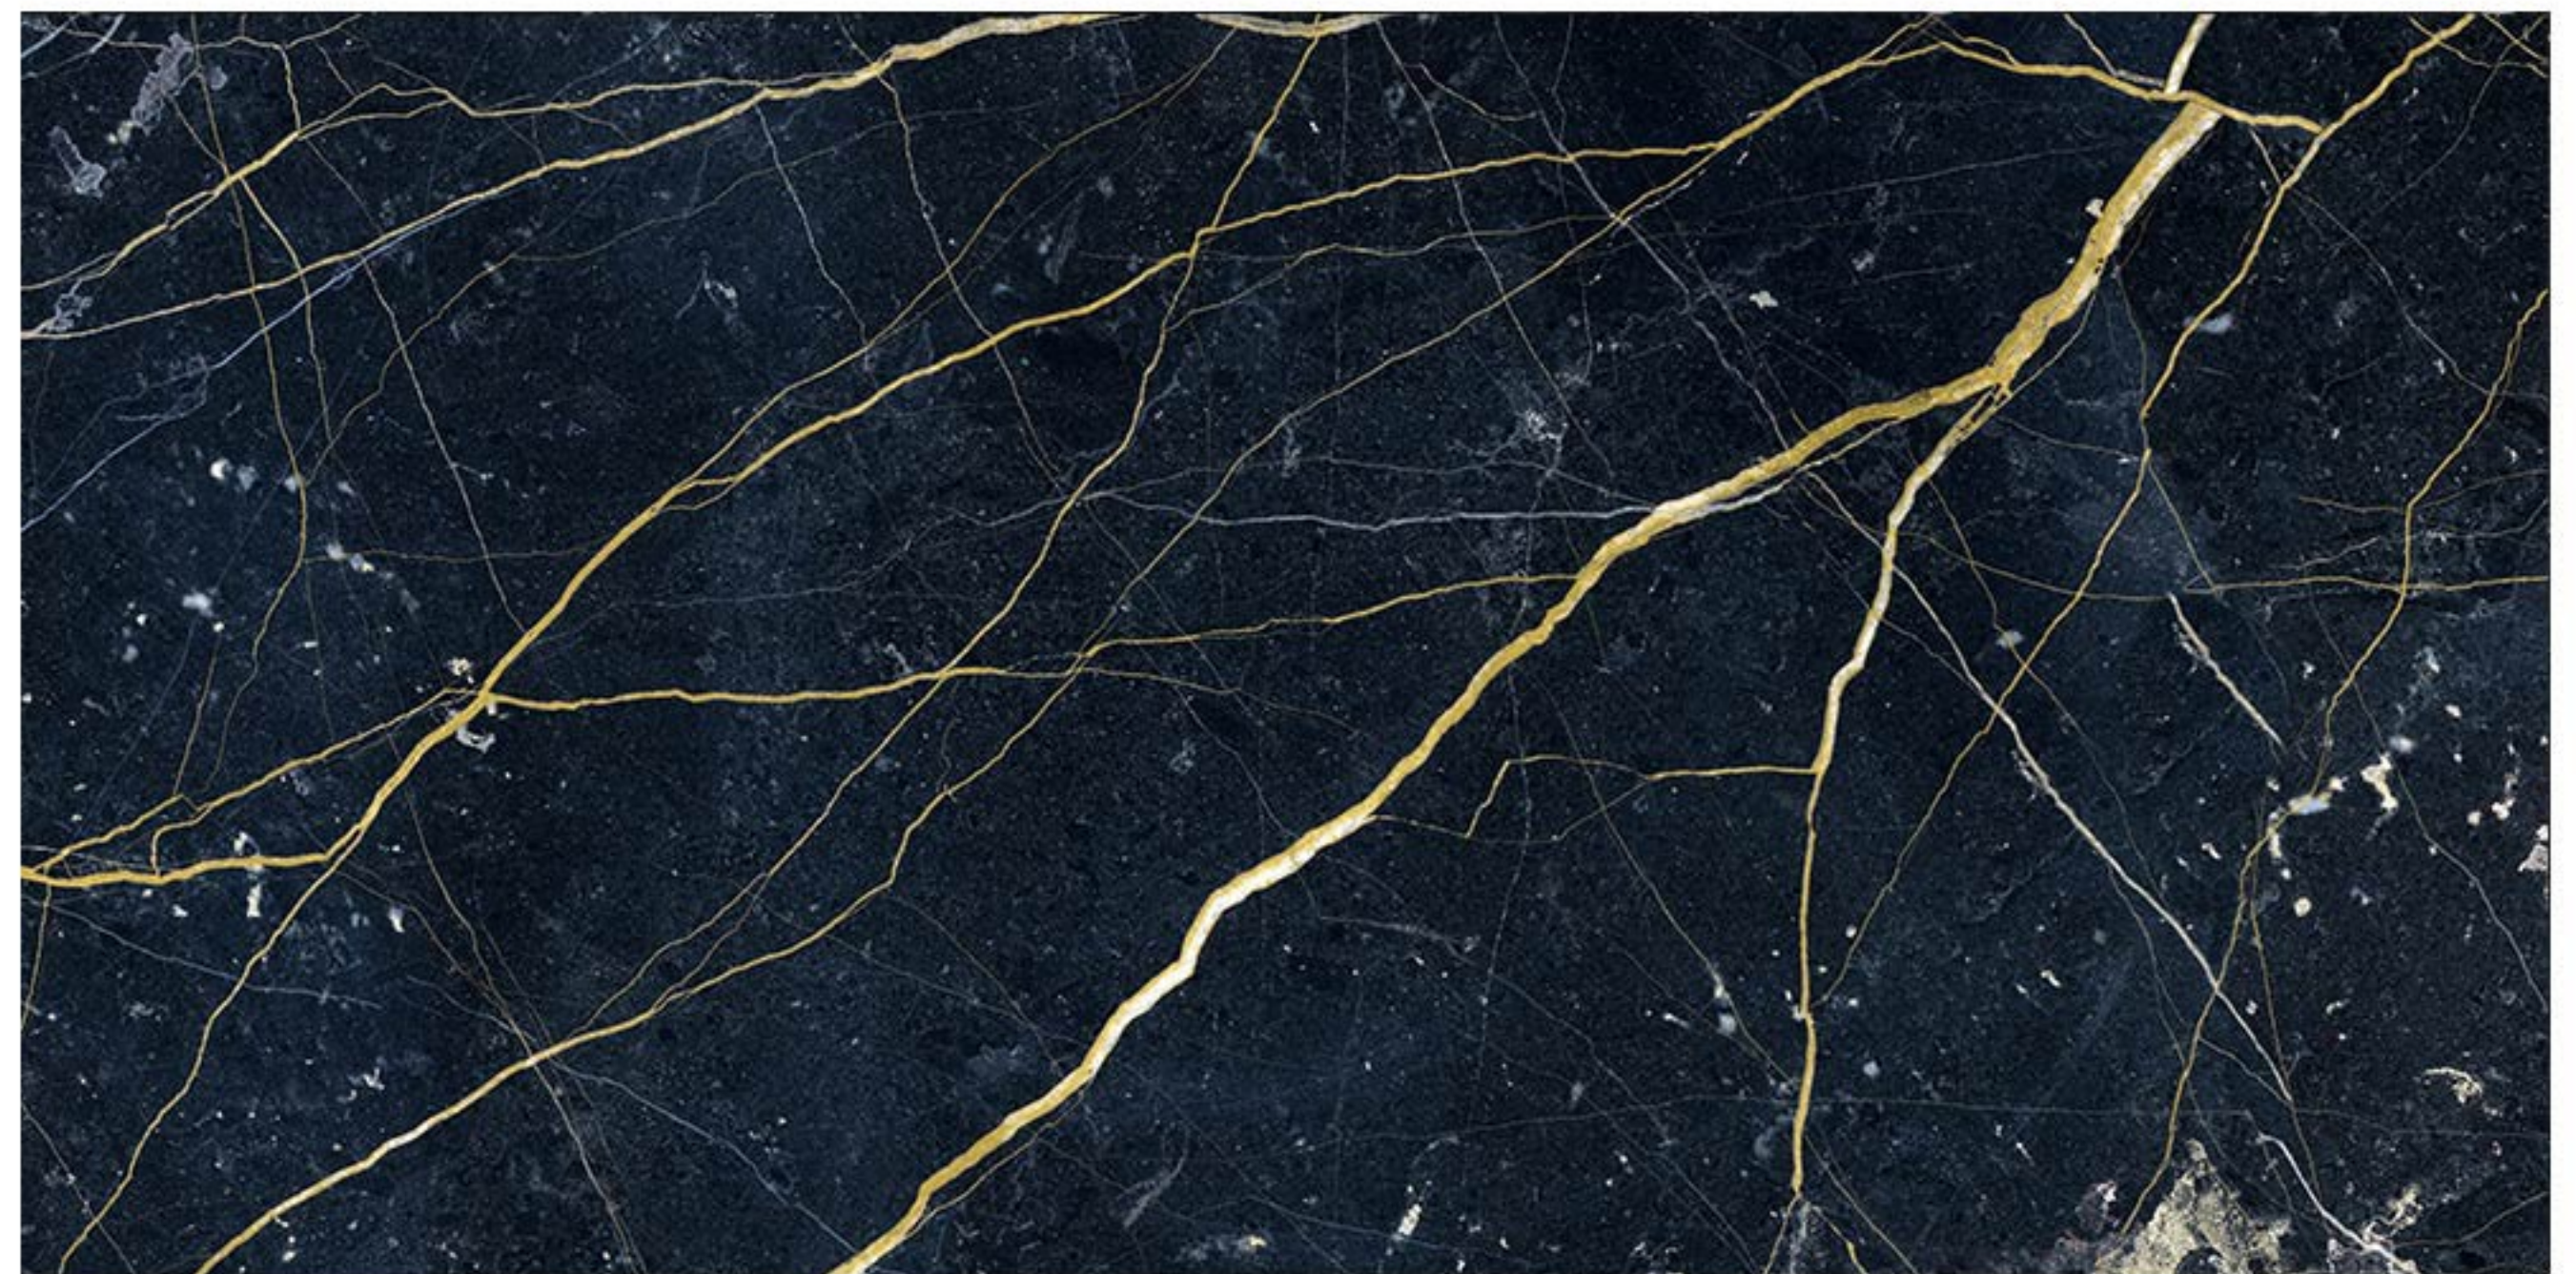

 **ABADIS SLAB**

A NEW SKIN FOR ARCHITECTURE

WWW.ABADISTILE.COM

800X1600 mm

A dramatic volcanic eruption at night. A bright red lava flow cascades down the dark, rocky slopes of a volcano. The sky is dark blue and black, filled with numerous stars. A large, billowing plume of dark smoke or ash rises from the volcano's crater. A bright, jagged lightning bolt strikes the dark clouds above the lava flow.

ARVEX

NANO POLISHED

800x1600

ARVEX

ABADIS SLAB ARVEX NANO POLISHED | 6 FACES
ABADIS SLAB ARVEX 800X1600 mm

ARVEX

ABADIS SLAB ARVEX NANO POLISHED | 6 FACES

ABADIS SLAB ARVEX **800X1600** mm