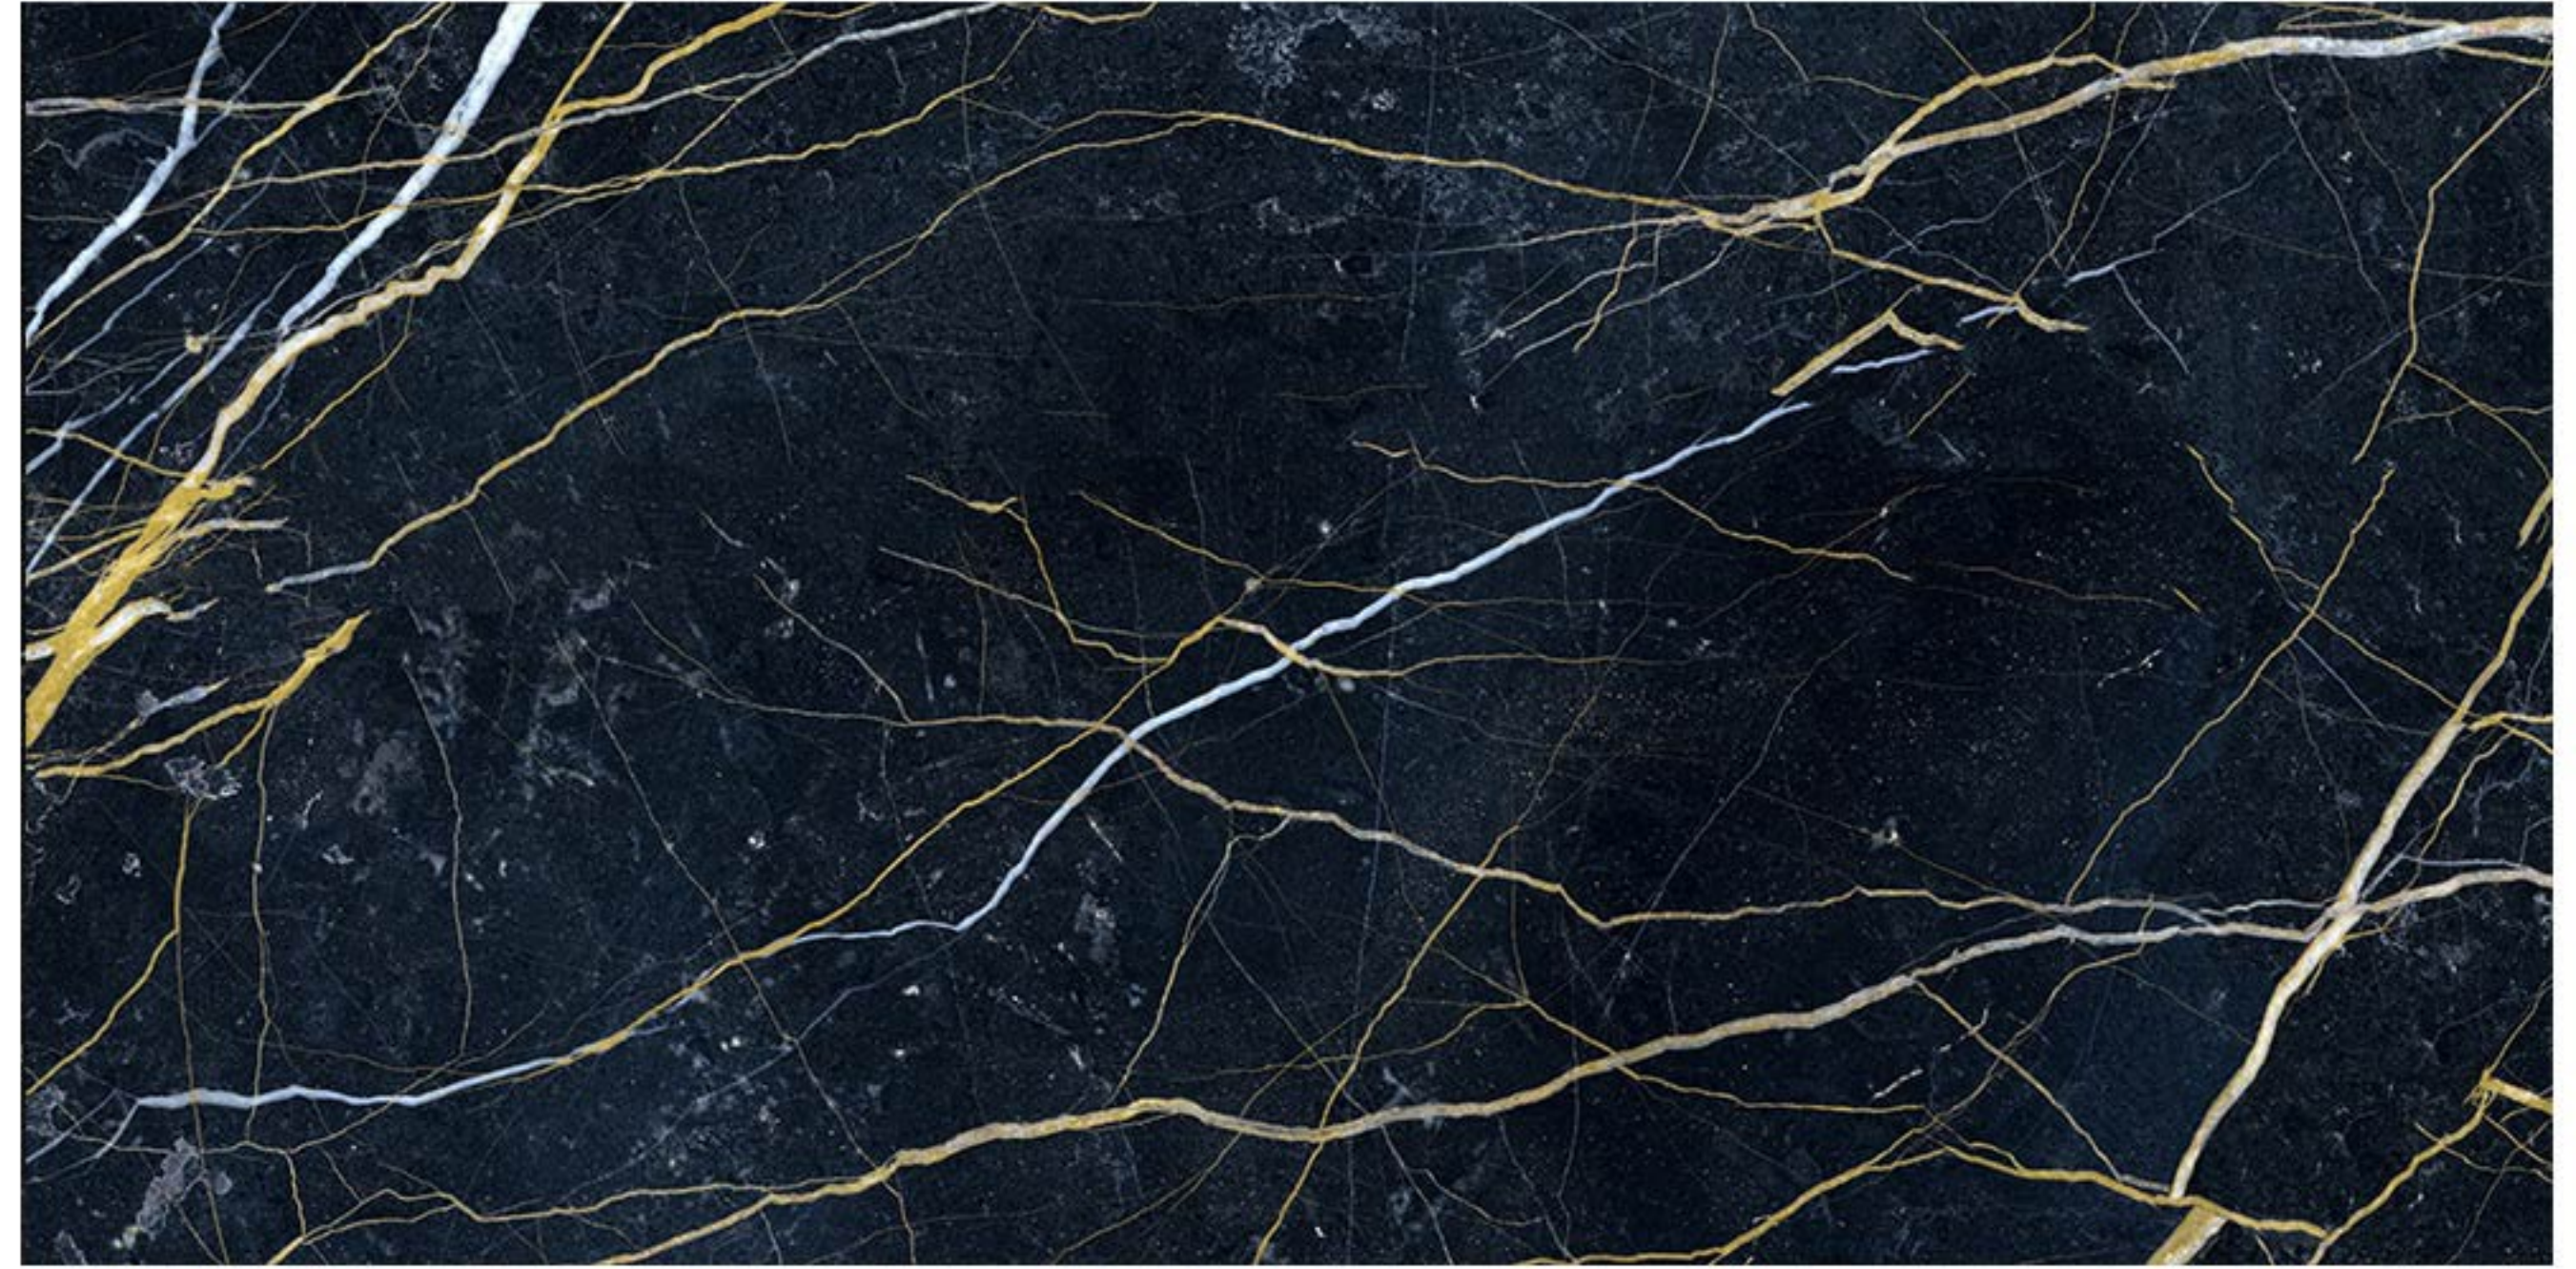

 **ABADIS SLAB**

A NEW SKIN FOR ARCHITECTURE

WWW.ABADISTILE.COM

800X1600 mm

A dramatic volcanic eruption at night. A bright red lava flow cascades down the dark, rocky slopes of a volcano. The sky is dark blue and black, filled with numerous stars. A large, billowing plume of dark smoke or ash rises from the volcano's crater. A bright, jagged lightning bolt strikes the dark clouds above the lava flow.

ARVEX

NANO POLISHED

800x1600

ARVEX

ABADIS SLAB ARVEX NANO POLISHED | 6 FACES
ABADIS SLAB ARVEX 800X1600 mm

ARVEX

ABADIS SLAB ARVEX NANO POLISHED | 6 FACES

ABADIS SLAB ARVEX **800X1600** mm