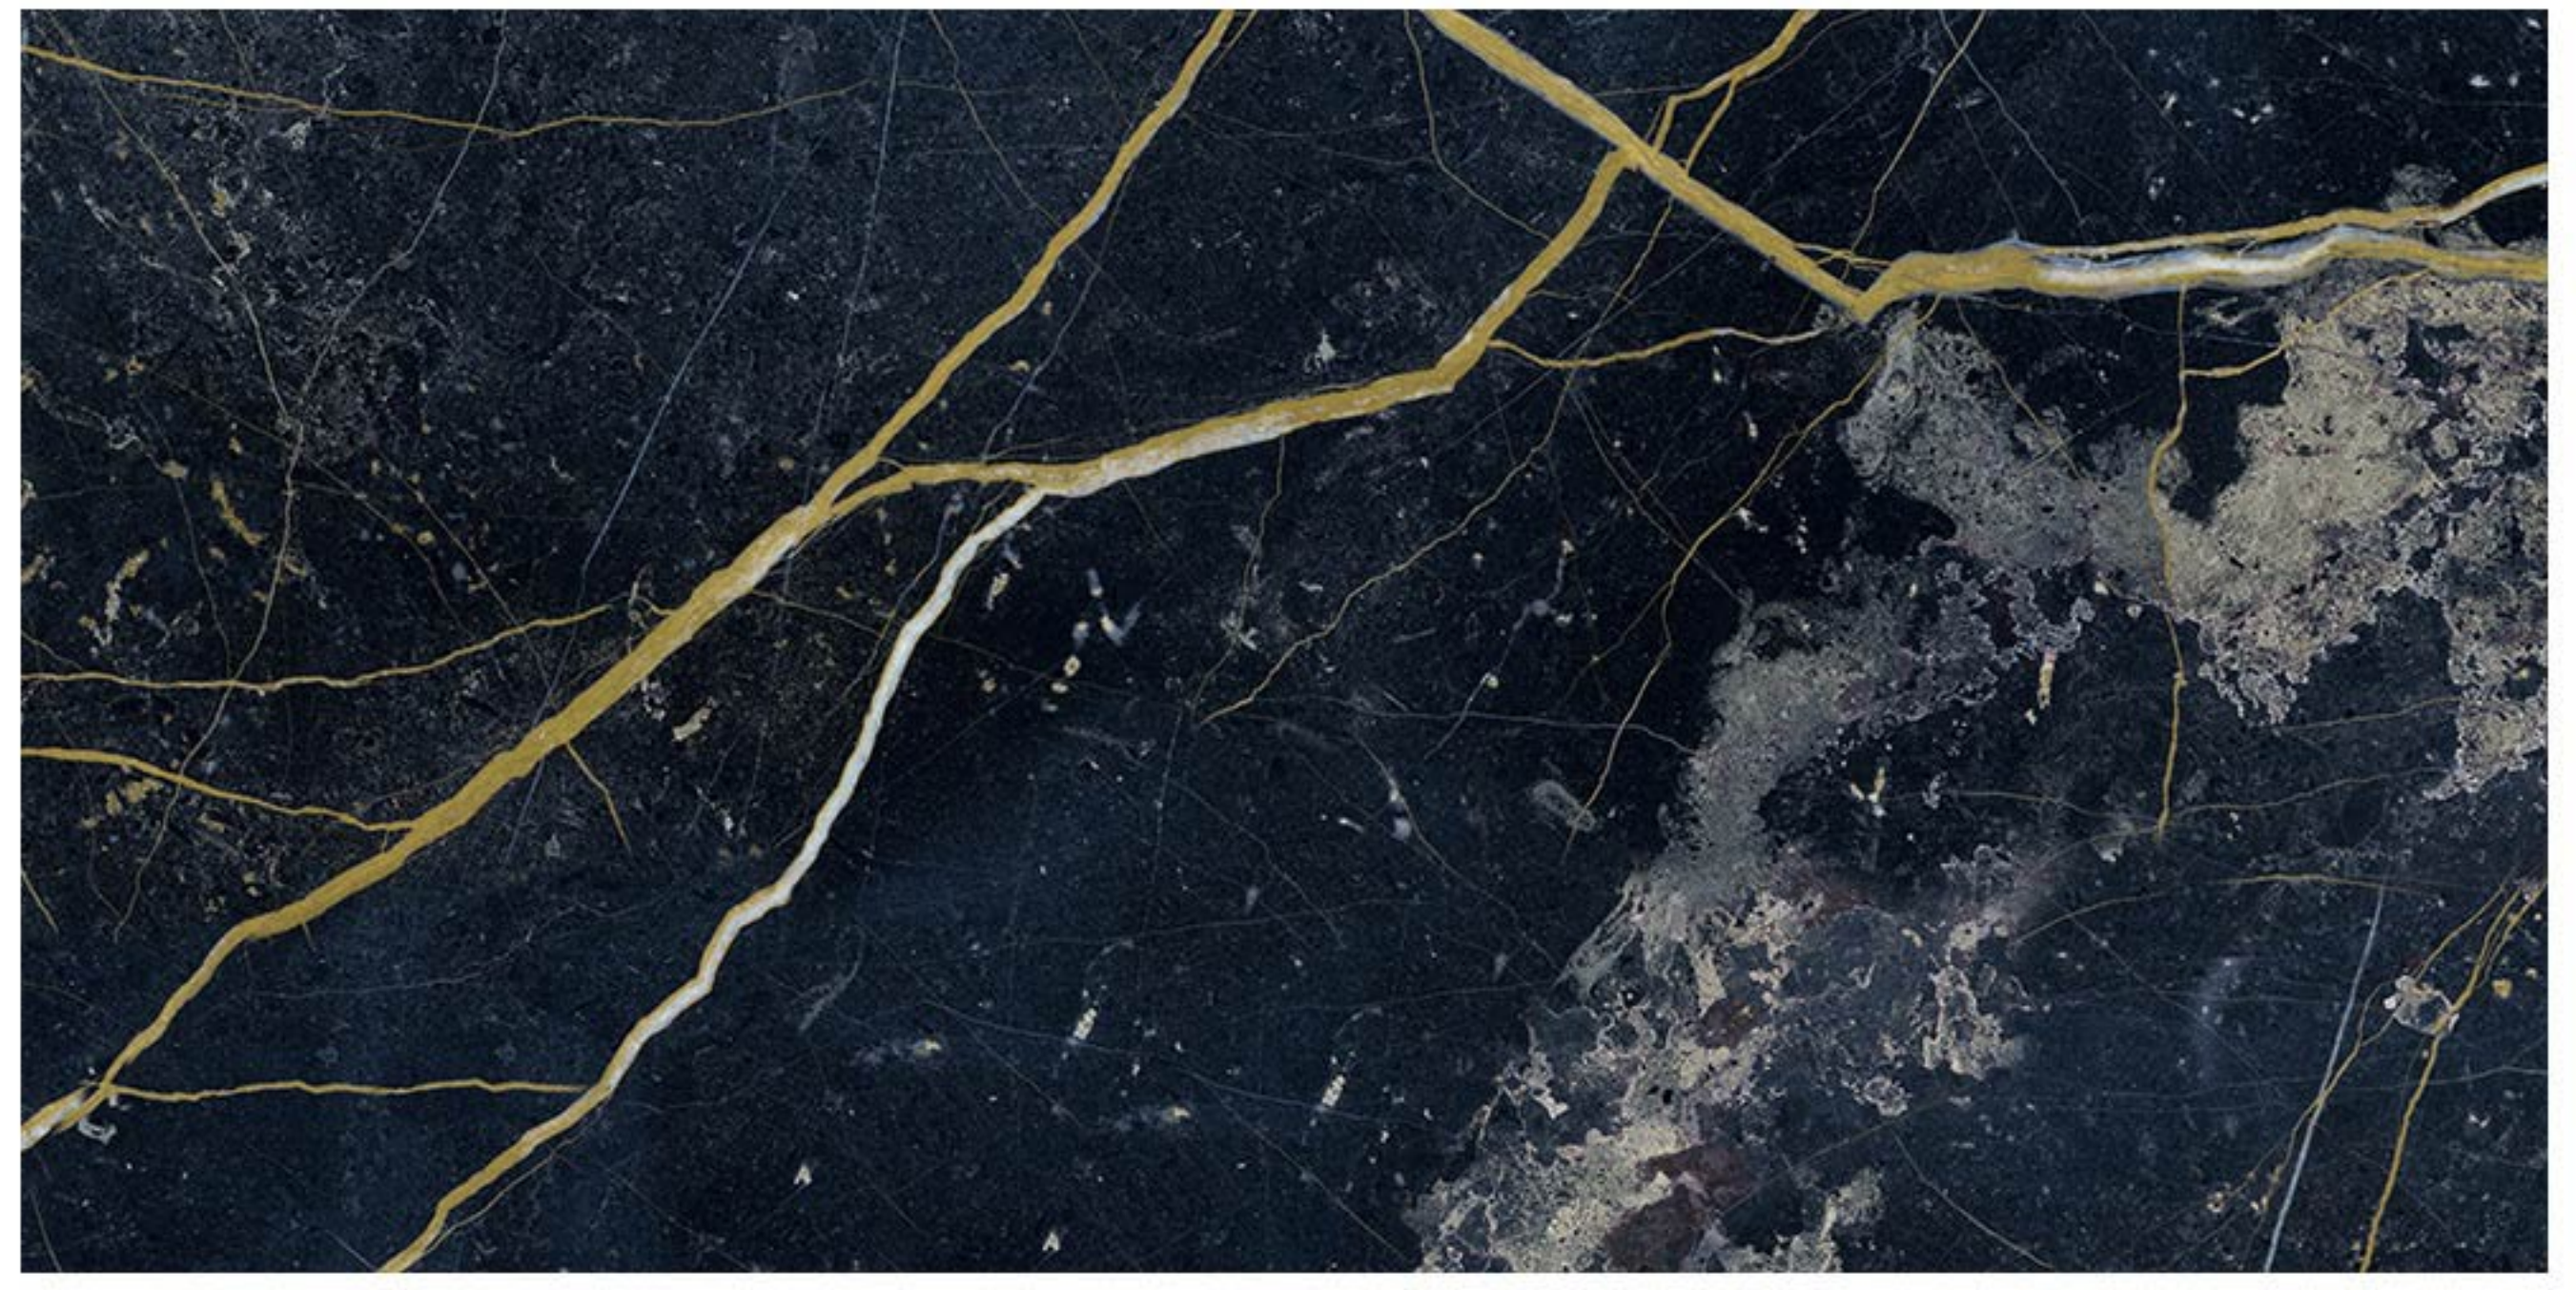

 **ABADIS SLAB**

A NEW SKIN FOR ARCHITECTURE

WWW.ABADISTILE.COM

800X1600 mm

A dramatic volcanic eruption at night. A bright red lava flow cascades down the dark, rocky slopes of a volcano. The sky is dark blue and black, filled with numerous stars. A large, billowing plume of dark smoke or ash rises from the volcano's crater. A bright, jagged lightning bolt strikes the dark clouds above the lava flow.

ARVEX

NANO POLISHED

800x1600

ARVEX

ABADIS SLAB ARVEX NANO POLISHED | 6 FACES
ABADIS SLAB ARVEX 800X1600 mm

ARVEX

ABADIS SLAB ARVEX NANO POLISHED | 6 FACES

ABADIS SLAB ARVEX **800X1600** mm