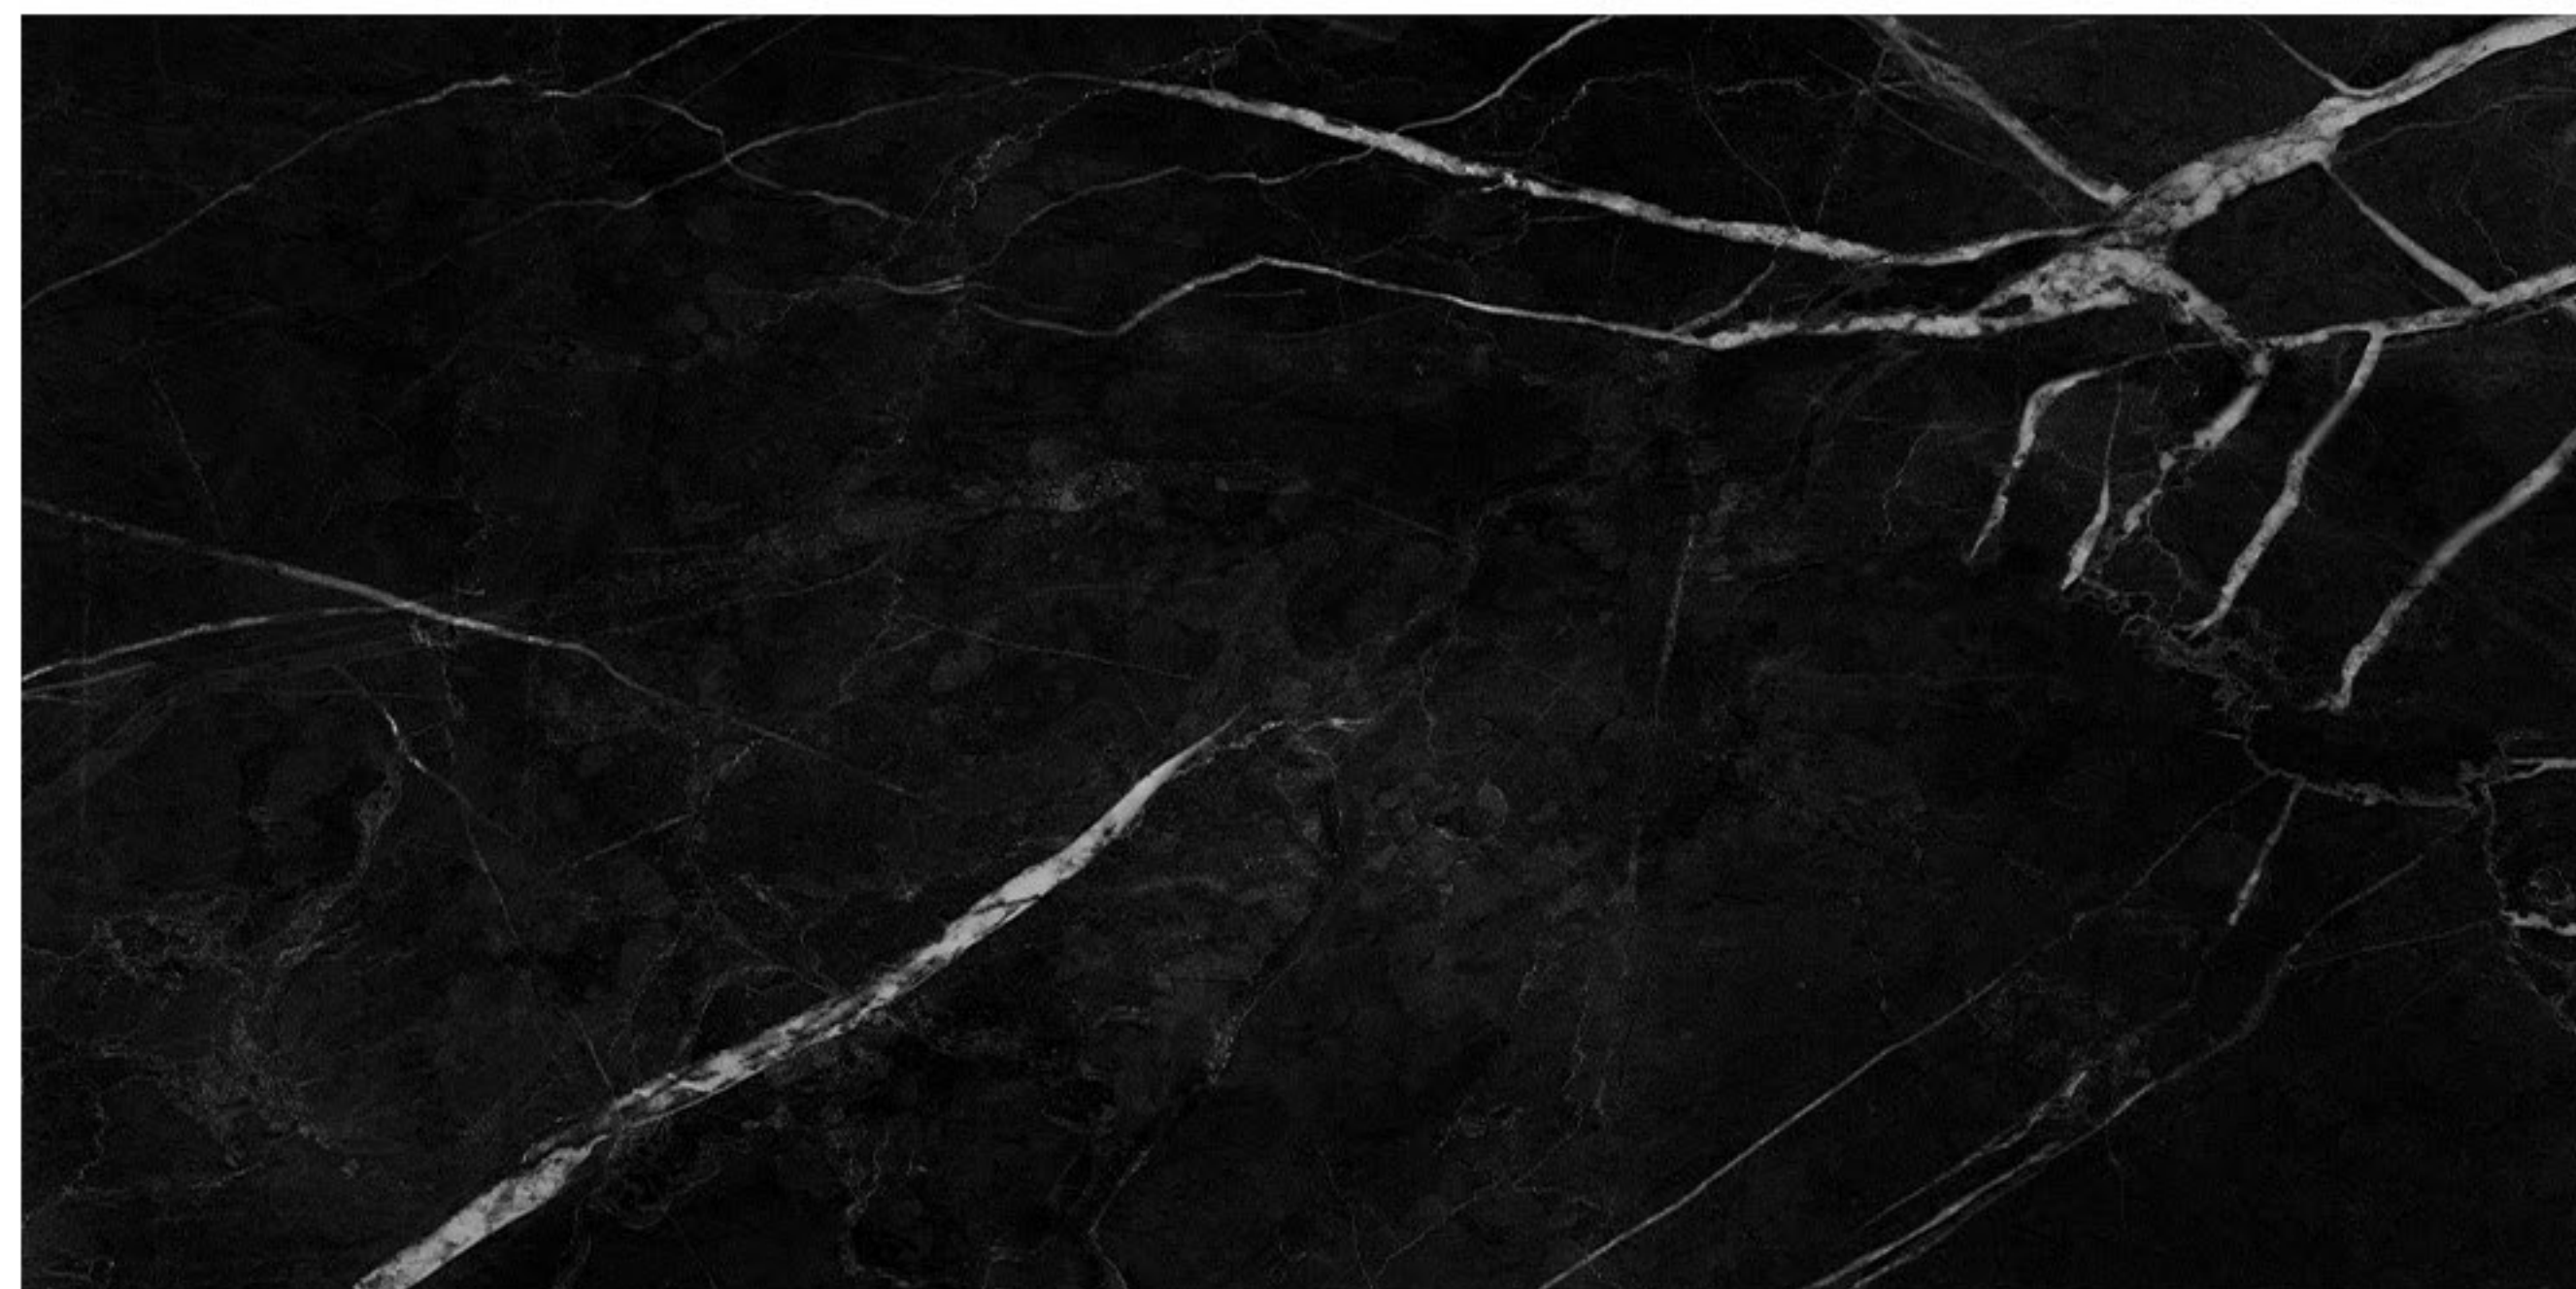

ABADIS SLAB

A NEW SKIN FOR ARCHITECTURE

WWW.ABADISTILE.COM

800X1600 mm

ALAYTA

NANO POLISHED

800x1600

ALAYTA