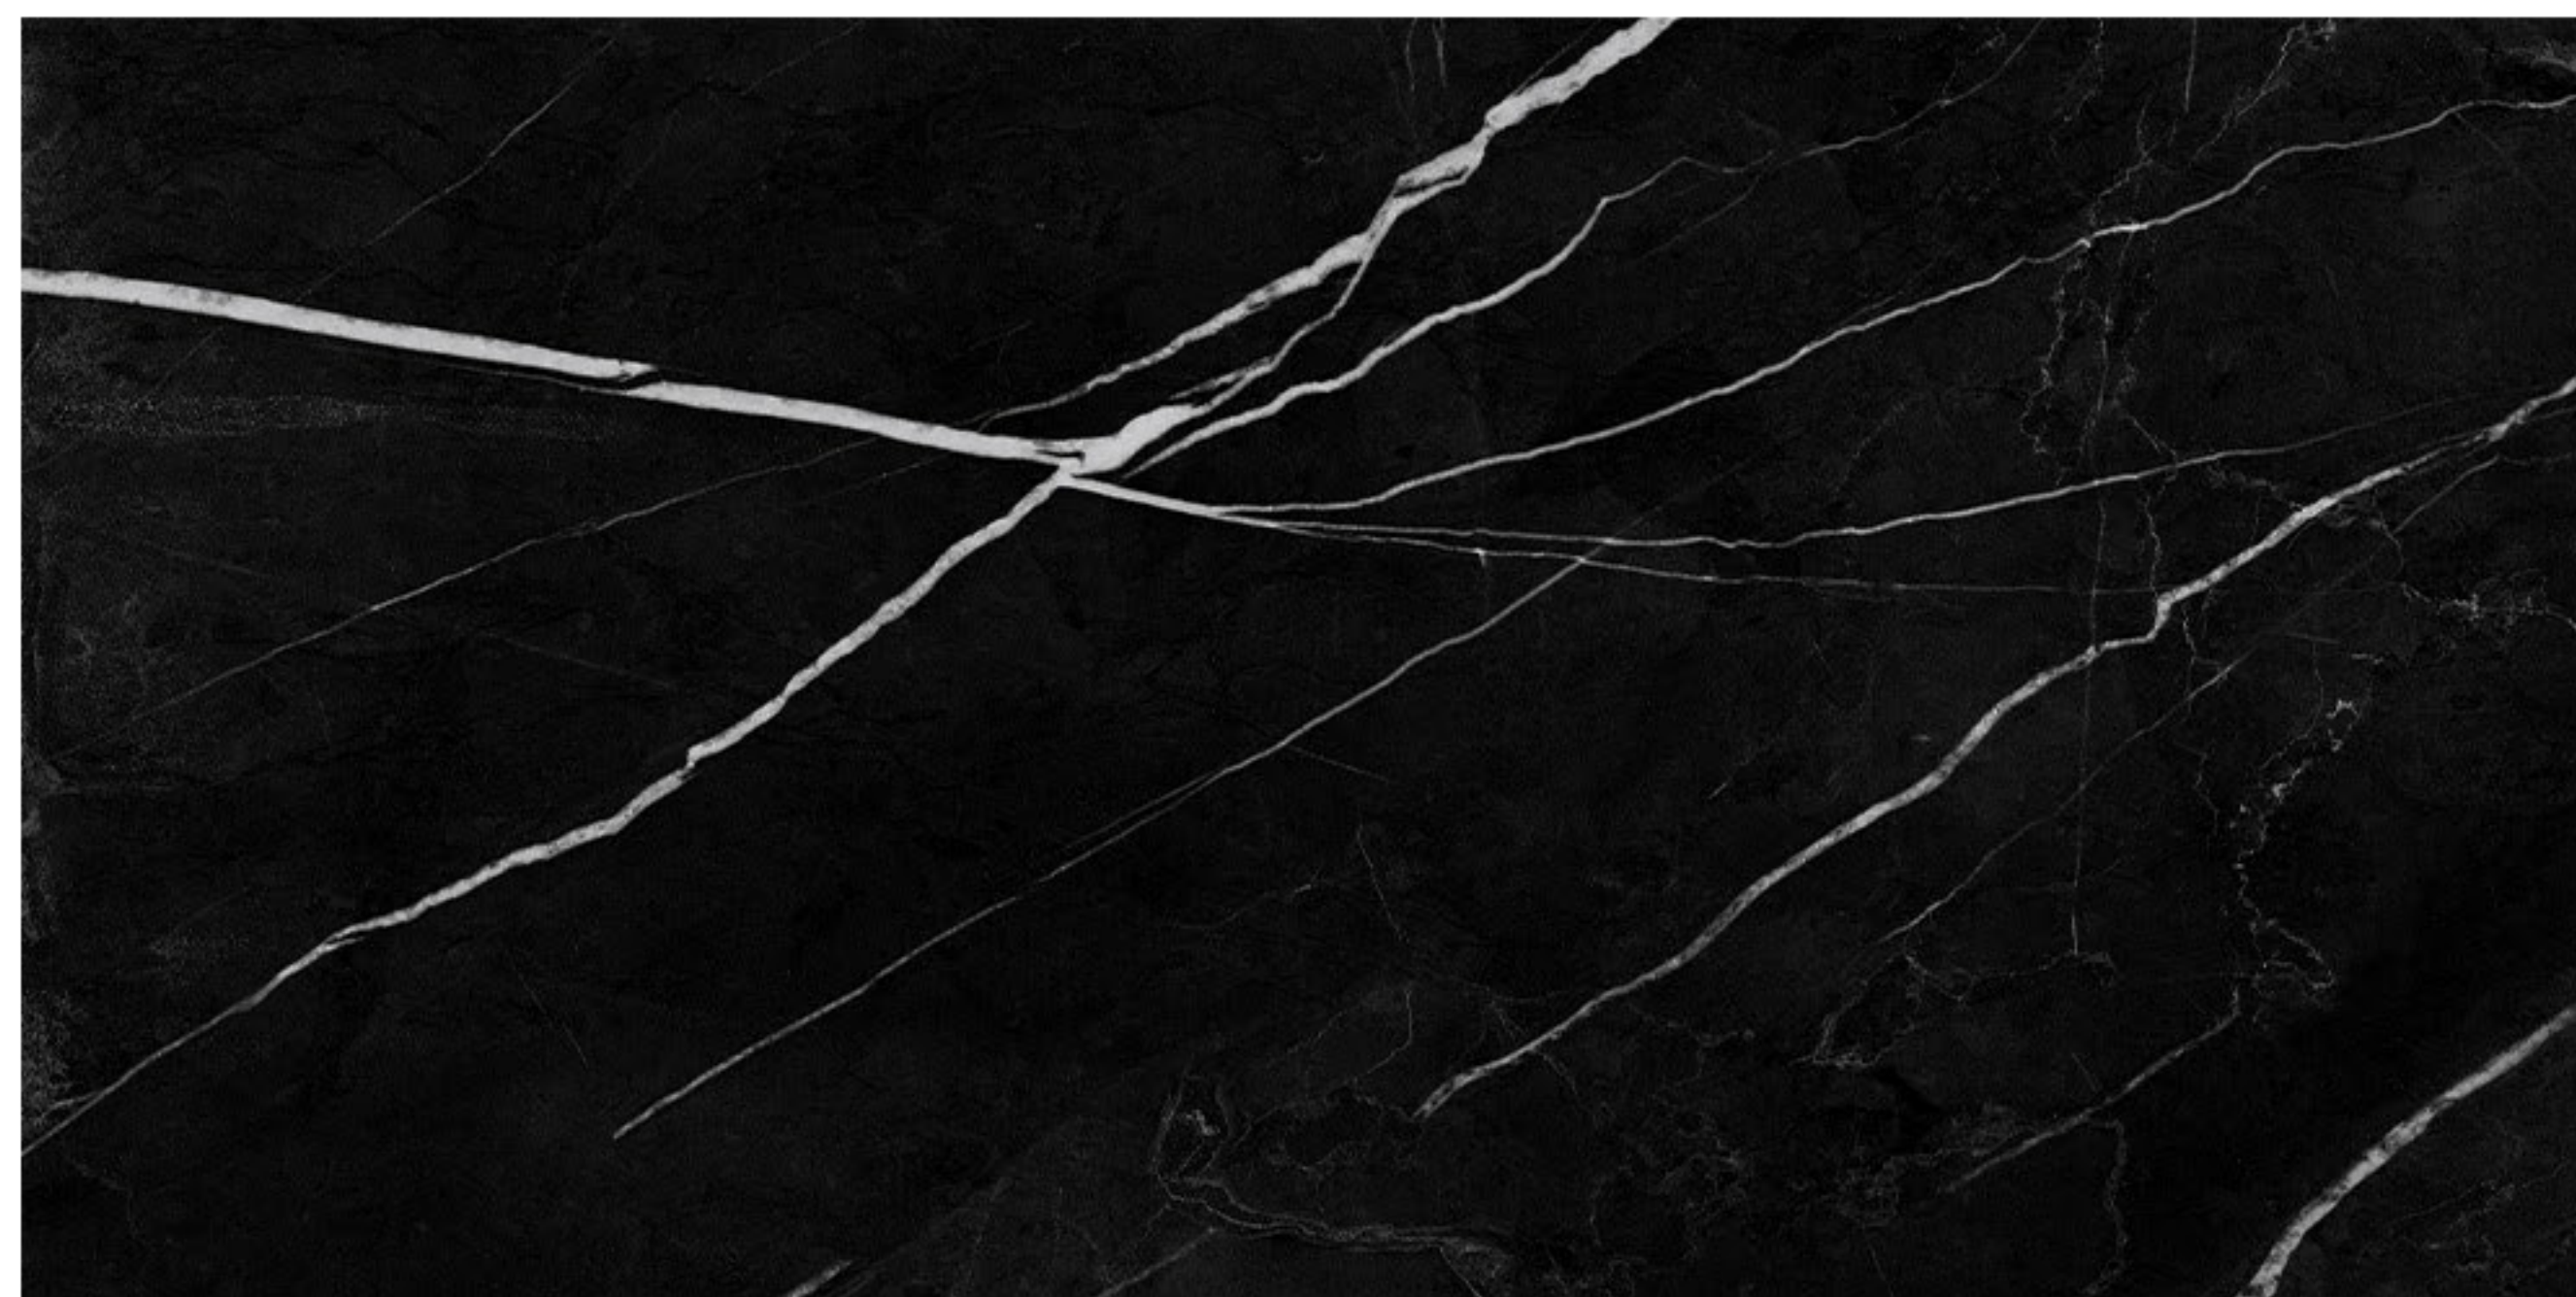

ABADIS SLAB

A NEW SKIN FOR ARCHITECTURE

WWW.ABADISTILE.COM

800X1600 mm

ALAYTA

NANO POLISHED

800x1600

ALAYTA